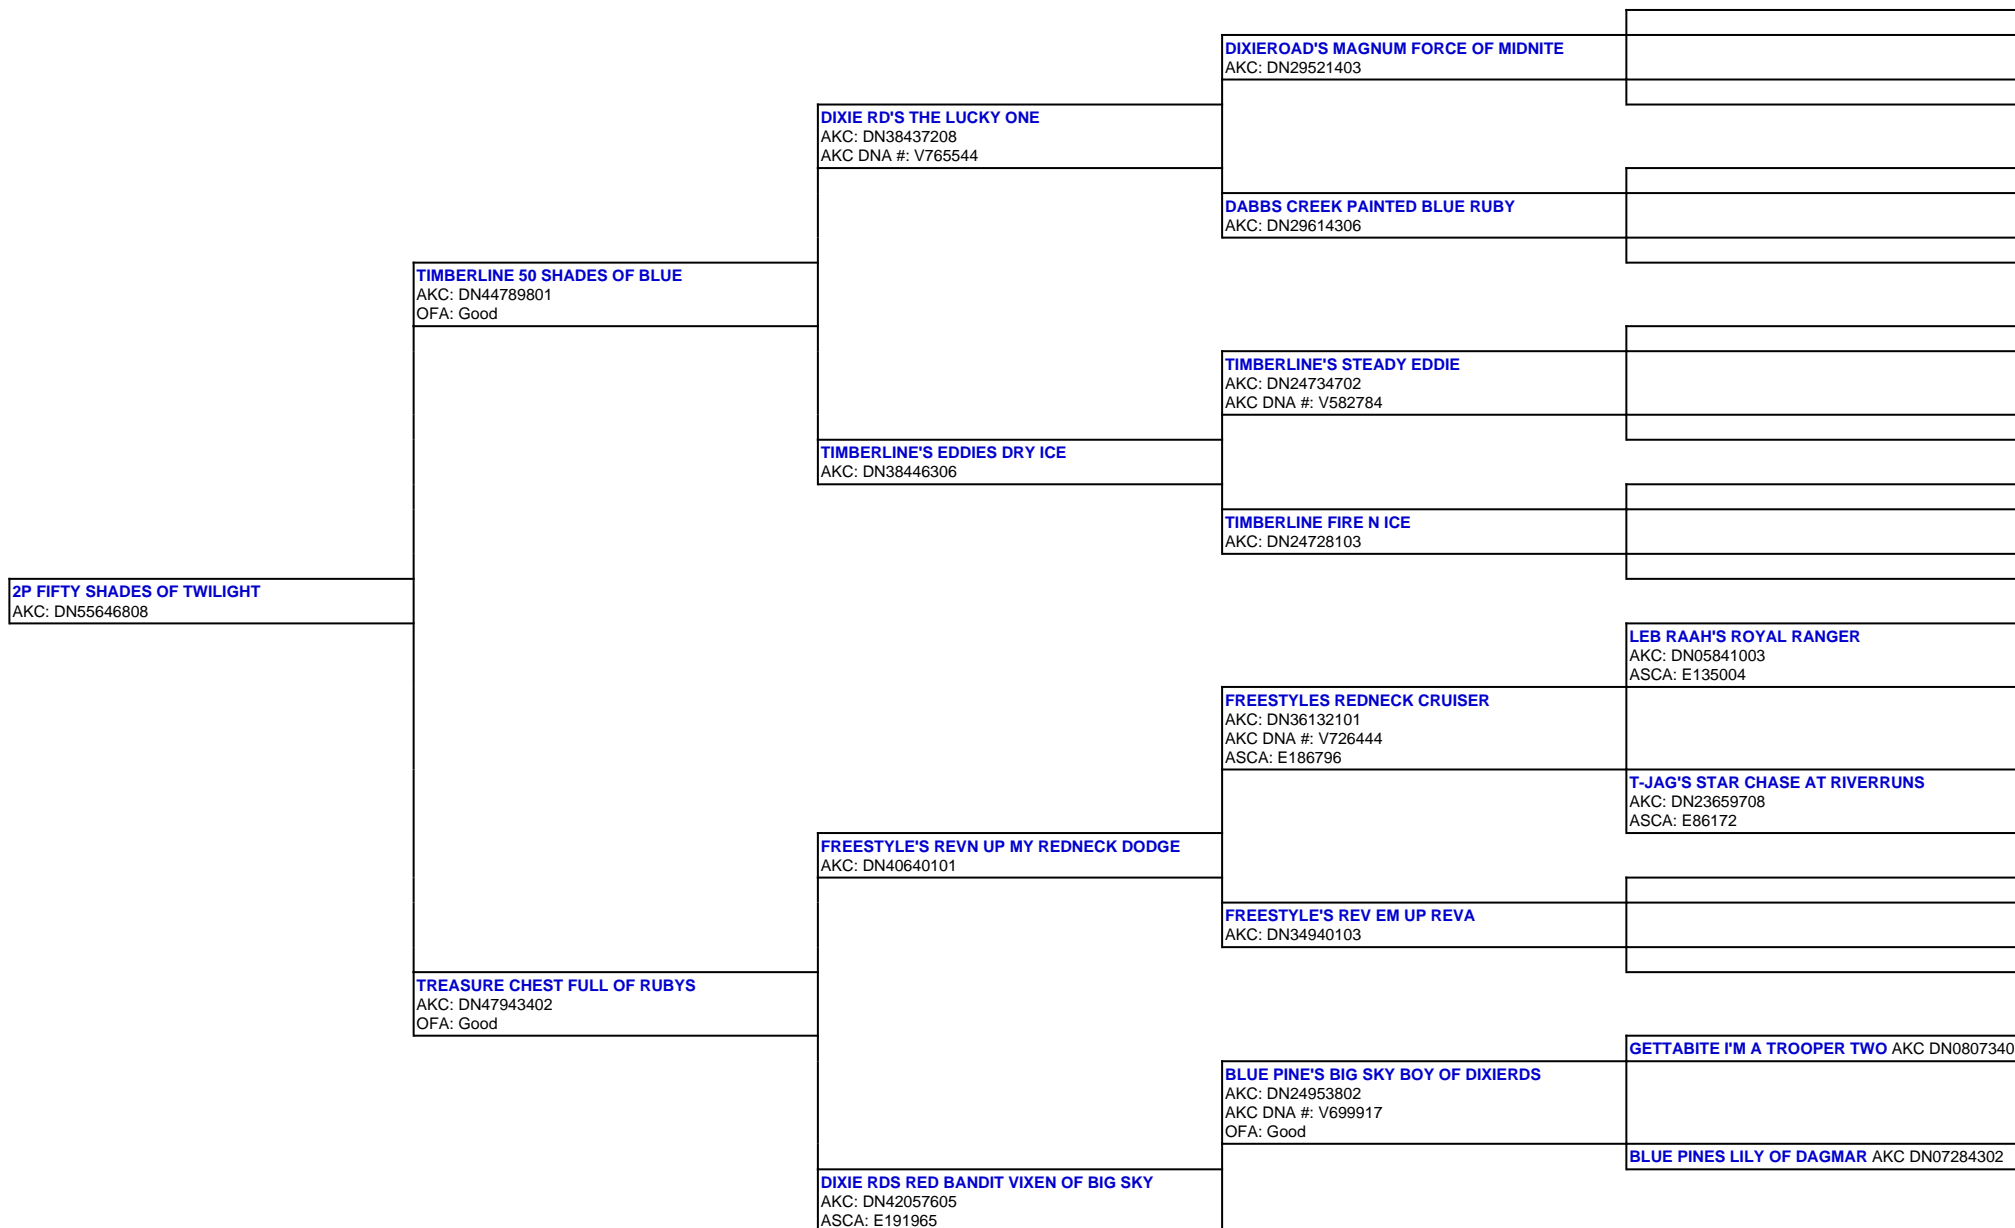

For a more detailed version of this pedigree:

<https://www.sunsetranchaussies.com/profile/2p-fifty-shades-of-twilight>

Pedigree For:  
2P FIFTY SHADES OF TWILIGHT

	DJR'S ROLLING THUNDER
DJR'S RED BANDIT LADY LUCILLE AKC: DN26260303	
	DJR'S LITTLE TOUCH OF CHEYANNE