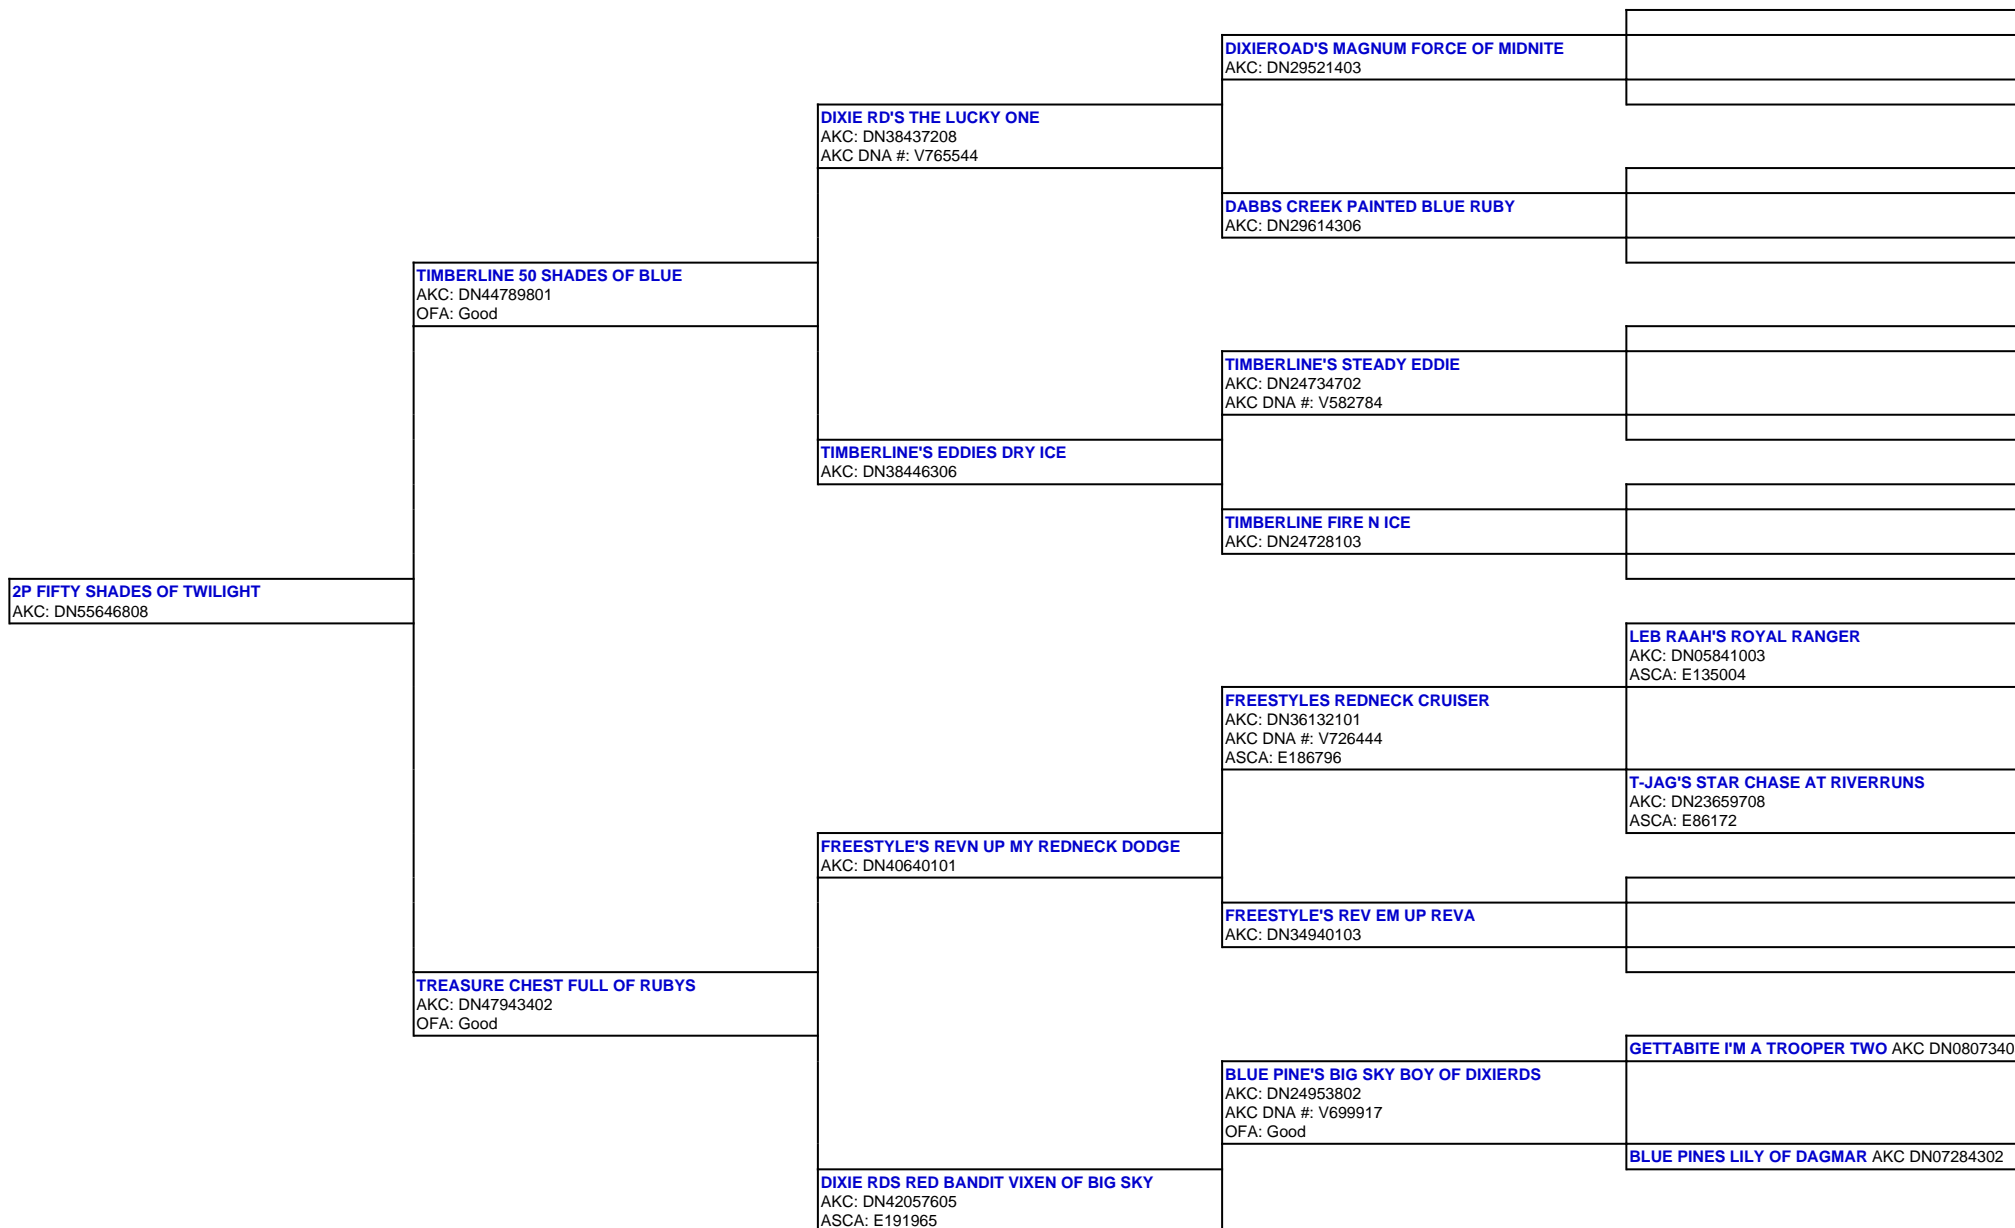

For a more detailed version of this pedigree:

<https://www.sunsetranchaussies.com/profile/2p-fifty-shades-of-twilight>

Pedigree For:
2P FIFTY SHADES OF TWILIGHT

	DJR'S ROLLING THUNDER
DJR'S RED BANDIT LADY LUCILLE AKC: DN26260303	
	DJR'S LITTLE TOUCH OF CHEYANNE