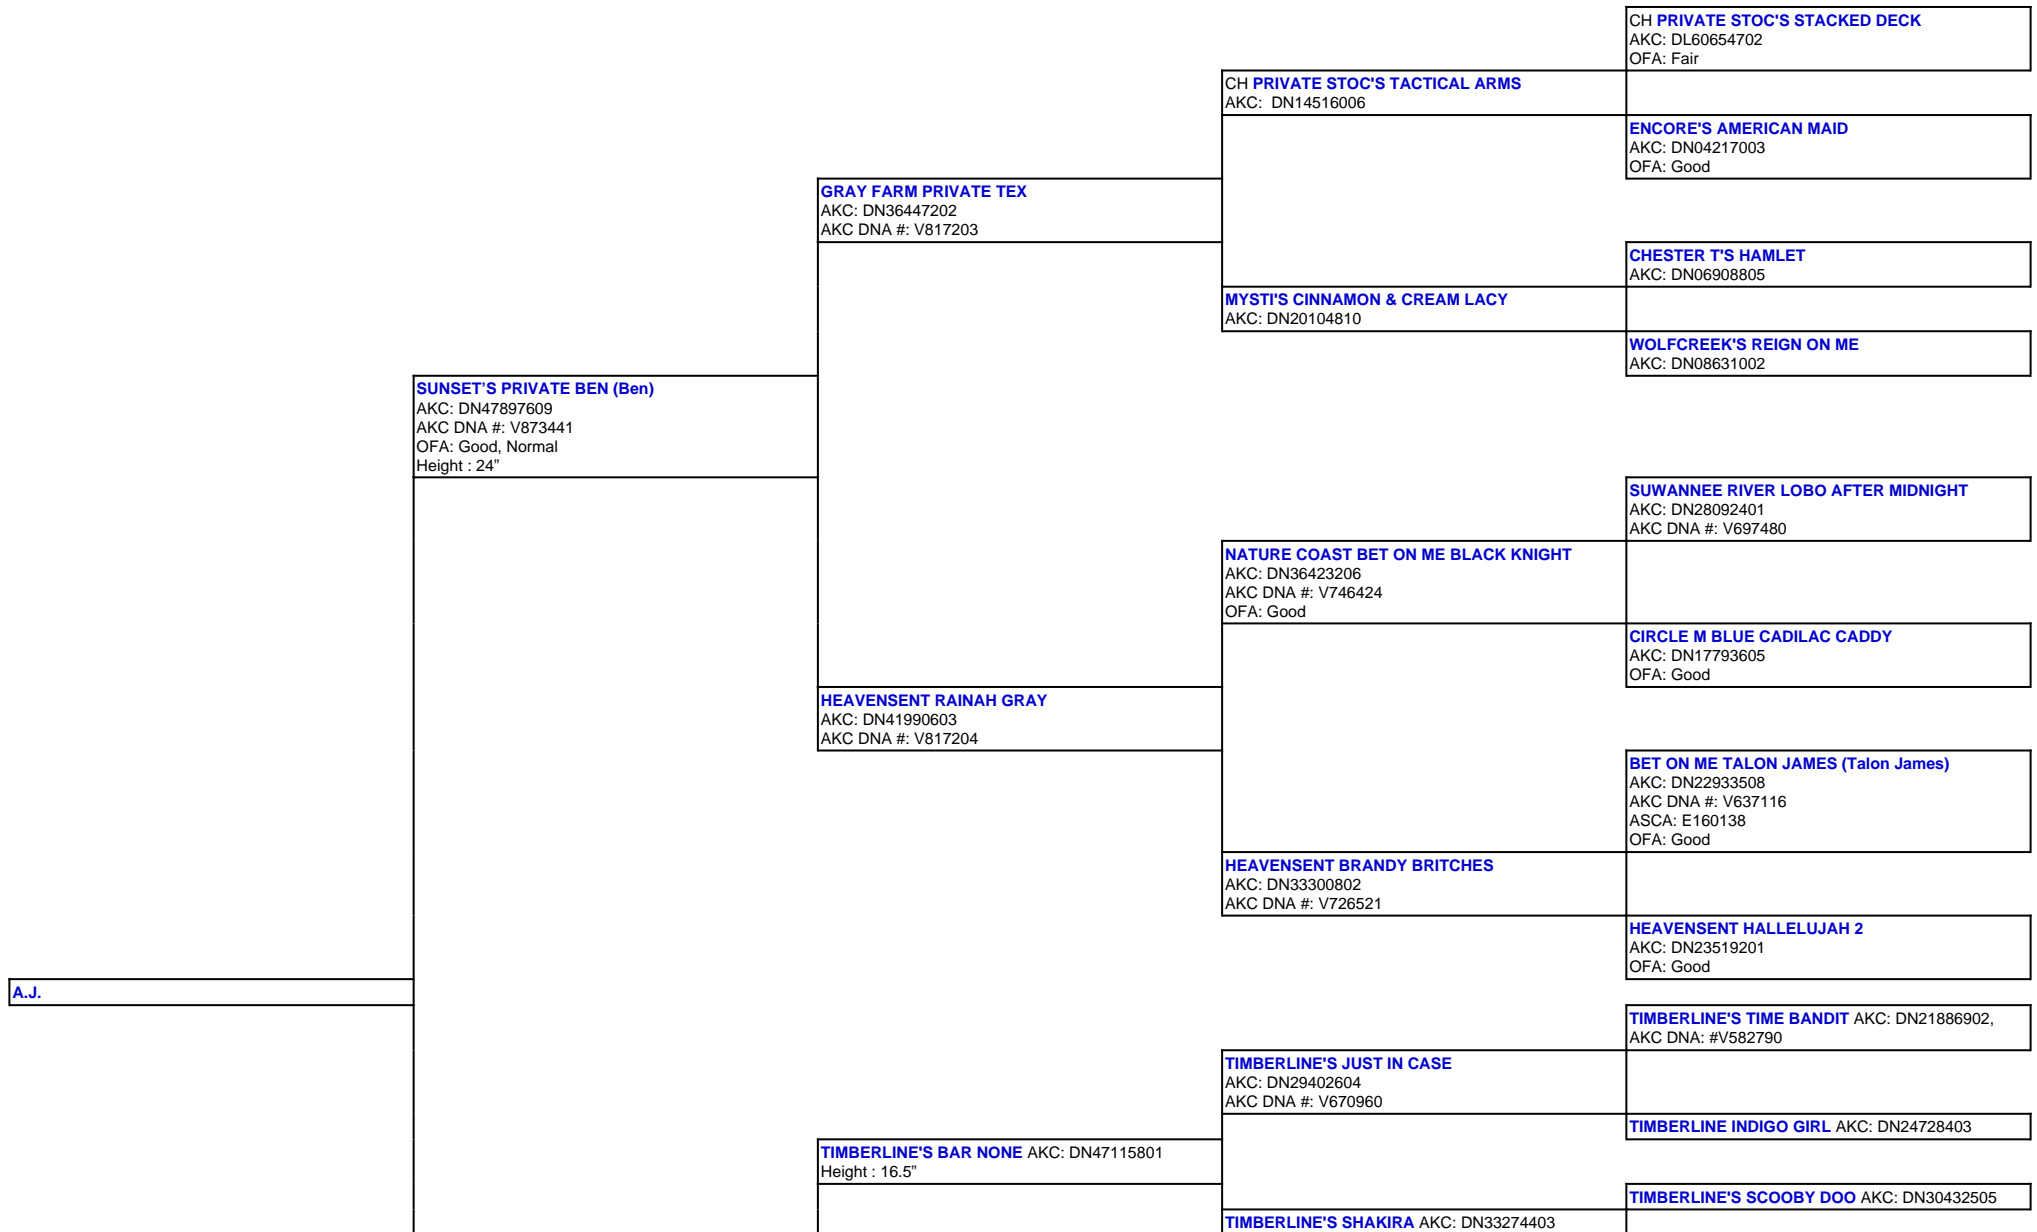

For a more detailed version of this pedigree:
<https://www.sunsetranchaussies.com/profile/a-j>

Pedigree For:
 A.J.

TIMBERLINE LITTLE RIVER BLACK MAGIC (Lizzie)
AKC: DN50974904
Height : 19.5"

TIMBERLINE'S ADA'S REZAL AKC: DN47339507
Height : 15.5"

TIMBERLINE TOTAL ECLIPSE AKC: DN24734001
(03-10)

BLUEBELL HOLLOW BINGBANGBOOM AKC:
DN14984802 (08-07), AKC DNA: #V548112

TIMBERLINE'S LAZER EYES OF BLUE AKC:
DN32134001 (04-13), AKC DNA: #V742638

TIMBERLINE'S BLUE EYED OPAL AKC: DN24778201
(09-10)

TIMBERLINE'S WOW FACTOR AKC: DN20927701
(02-10), AKC DNA: #V612002

TIMBERLINE'S TRADEMARK AKC: DN32973702

TIMBERLINE'S HERE COMES TROUBLE AKC
DN26505704