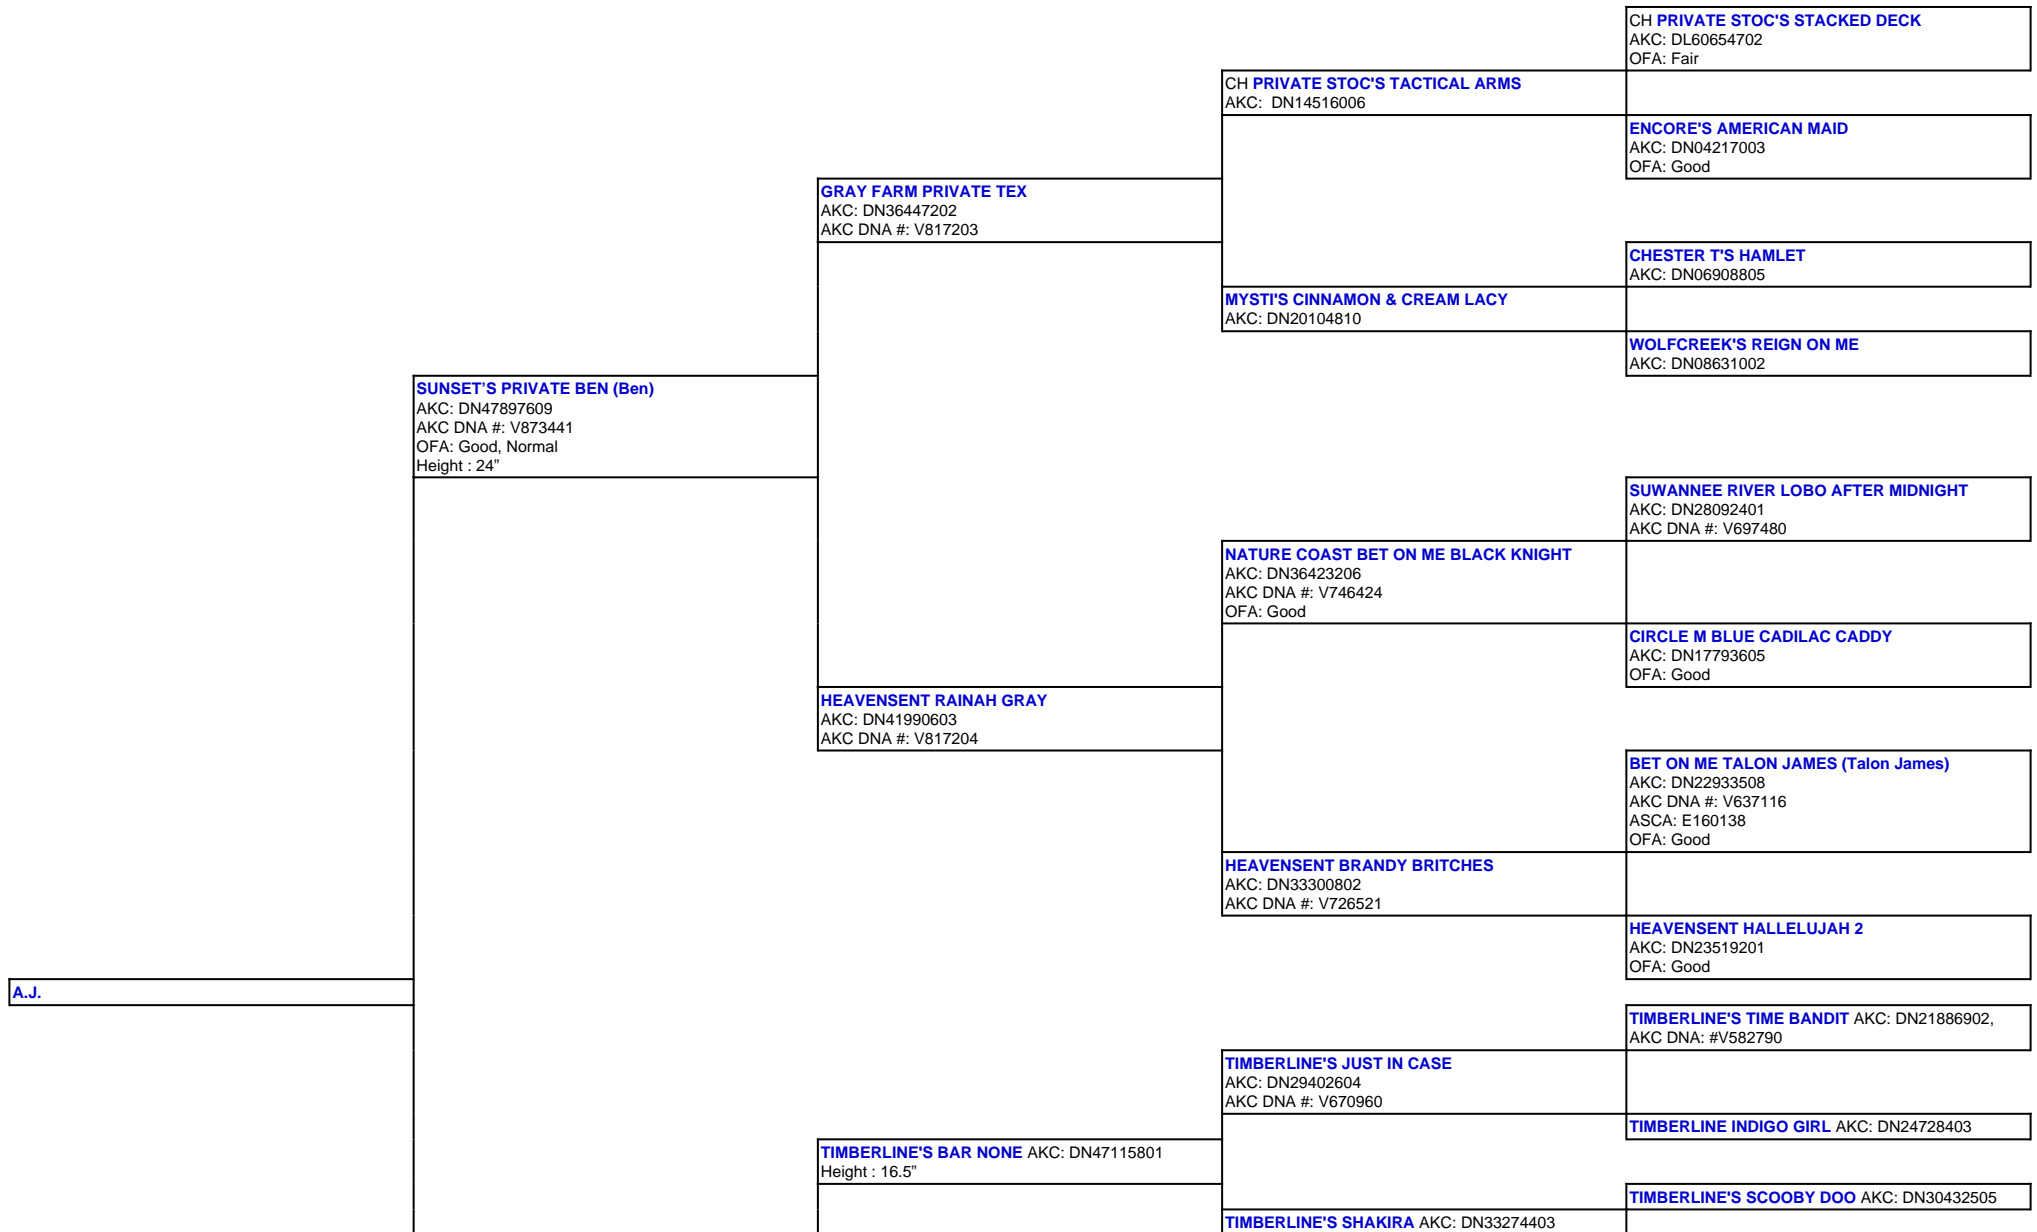

For a more detailed version of this pedigree:  
<https://www.sunsetranchaussies.com/profile/a-j>

Pedigree For:  
 A.J.

**TIMBERLINE LITTLE RIVER BLACK MAGIC (Lizzie)**  
AKC: DN50974904  
Height : 19.5"

**TIMBERLINE'S ADA'S REZAL** AKC: DN47339507  
Height : 15.5"

**TIMBERLINE TOTAL ECLIPSE** AKC: DN24734001  
(03-10)

**BLUEBELL HOLLOW BINGBANGBOOM** AKC:  
DN14984802 (08-07), AKC DNA: #V548112

**TIMBERLINE'S LAZER EYES OF BLUE** AKC:  
DN32134001 (04-13), AKC DNA: #V742638

**TIMBERLINE'S BLUE EYED OPAL** AKC: DN24778201  
(09-10)

**TIMBERLINE'S WOW FACTOR** AKC: DN20927701  
(02-10), AKC DNA: #V612002

**TIMBERLINE'S TRADEMARK** AKC: DN32973702

**TIMBERLINE'S HERE COMES TROUBLE** AKC  
DN26505704