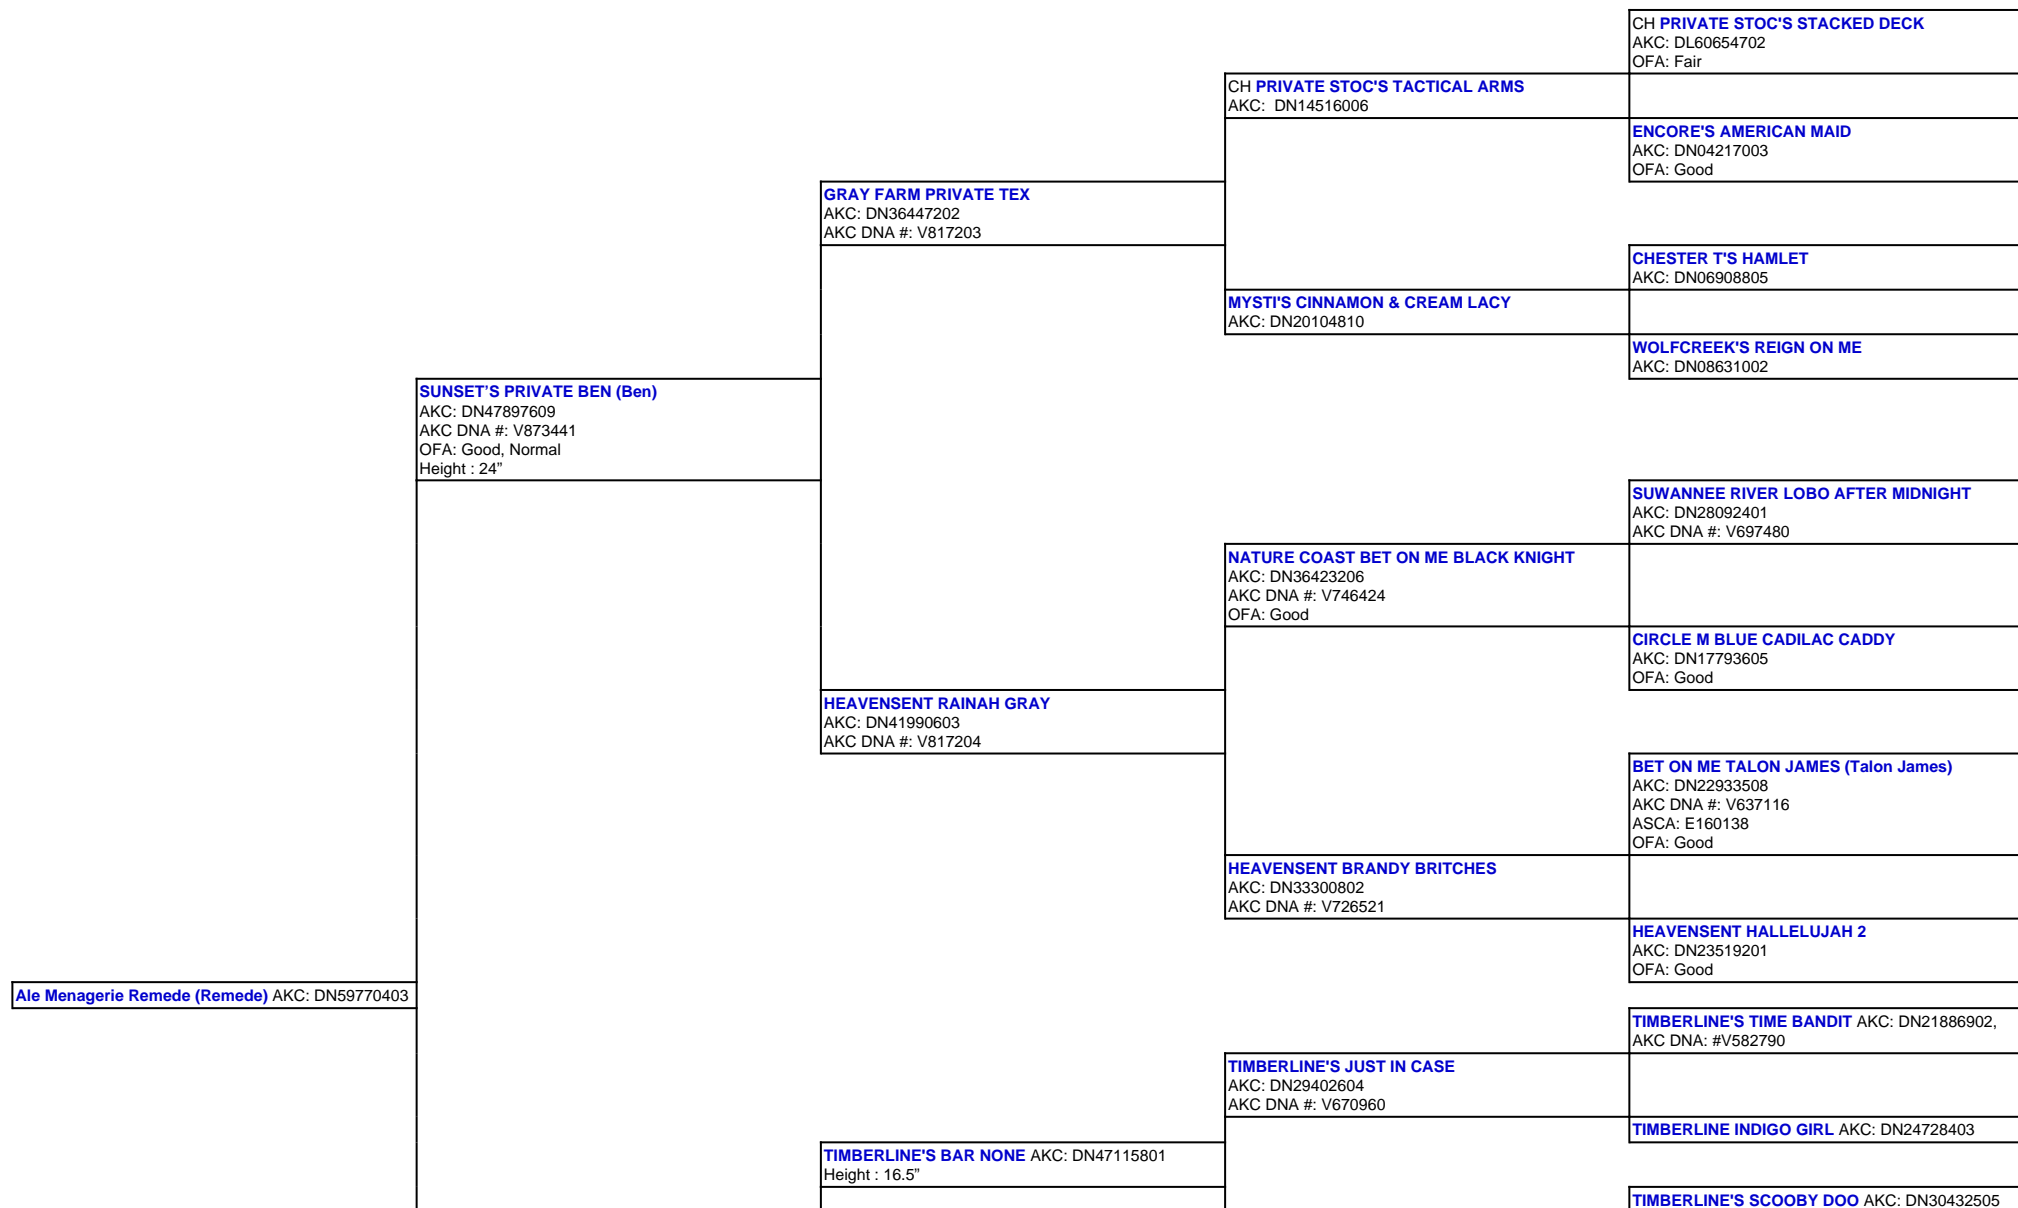

For a more detailed version of this pedigree:

<https://www.sunsetranchaussies.com/profile/ale-menagerie-remede>

Pedigree For:
Ale Menagerie Remede (Remede)
AKC: DN59770403

TIMBERLINE LITTLE RIVER BLACK MAGIC (Lizzie) AKC: DN50974904 Height : 19.5"

TIMBERLINE'S ADA'S REZAL AKC: DN47339507 Height : 15.5"

TIMBERLINE'S SHAKIRA AKC: DN33274403

TIMBERLINE TOTAL ECLIPSE AKC: DN24734001 (03-10)
--

BLUEBELL HOLLOW BINGBANGBOOM AKC: DN14984802 (08-07), AKC DNA: #V548112

TIMBERLINE'S LAZER EYES OF BLUE AKC: DN32134001 (04-13), AKC DNA: #V742638
--

TIMBERLINE'S BLUE EYED OPAL AKC: DN24778201 (09-10)

TIMBERLINE'S WOW FACTOR AKC: DN20927701 (02-10), AKC DNA: #V612002
--

TIMBERLINE'S TRADEMARK AKC: DN32973702