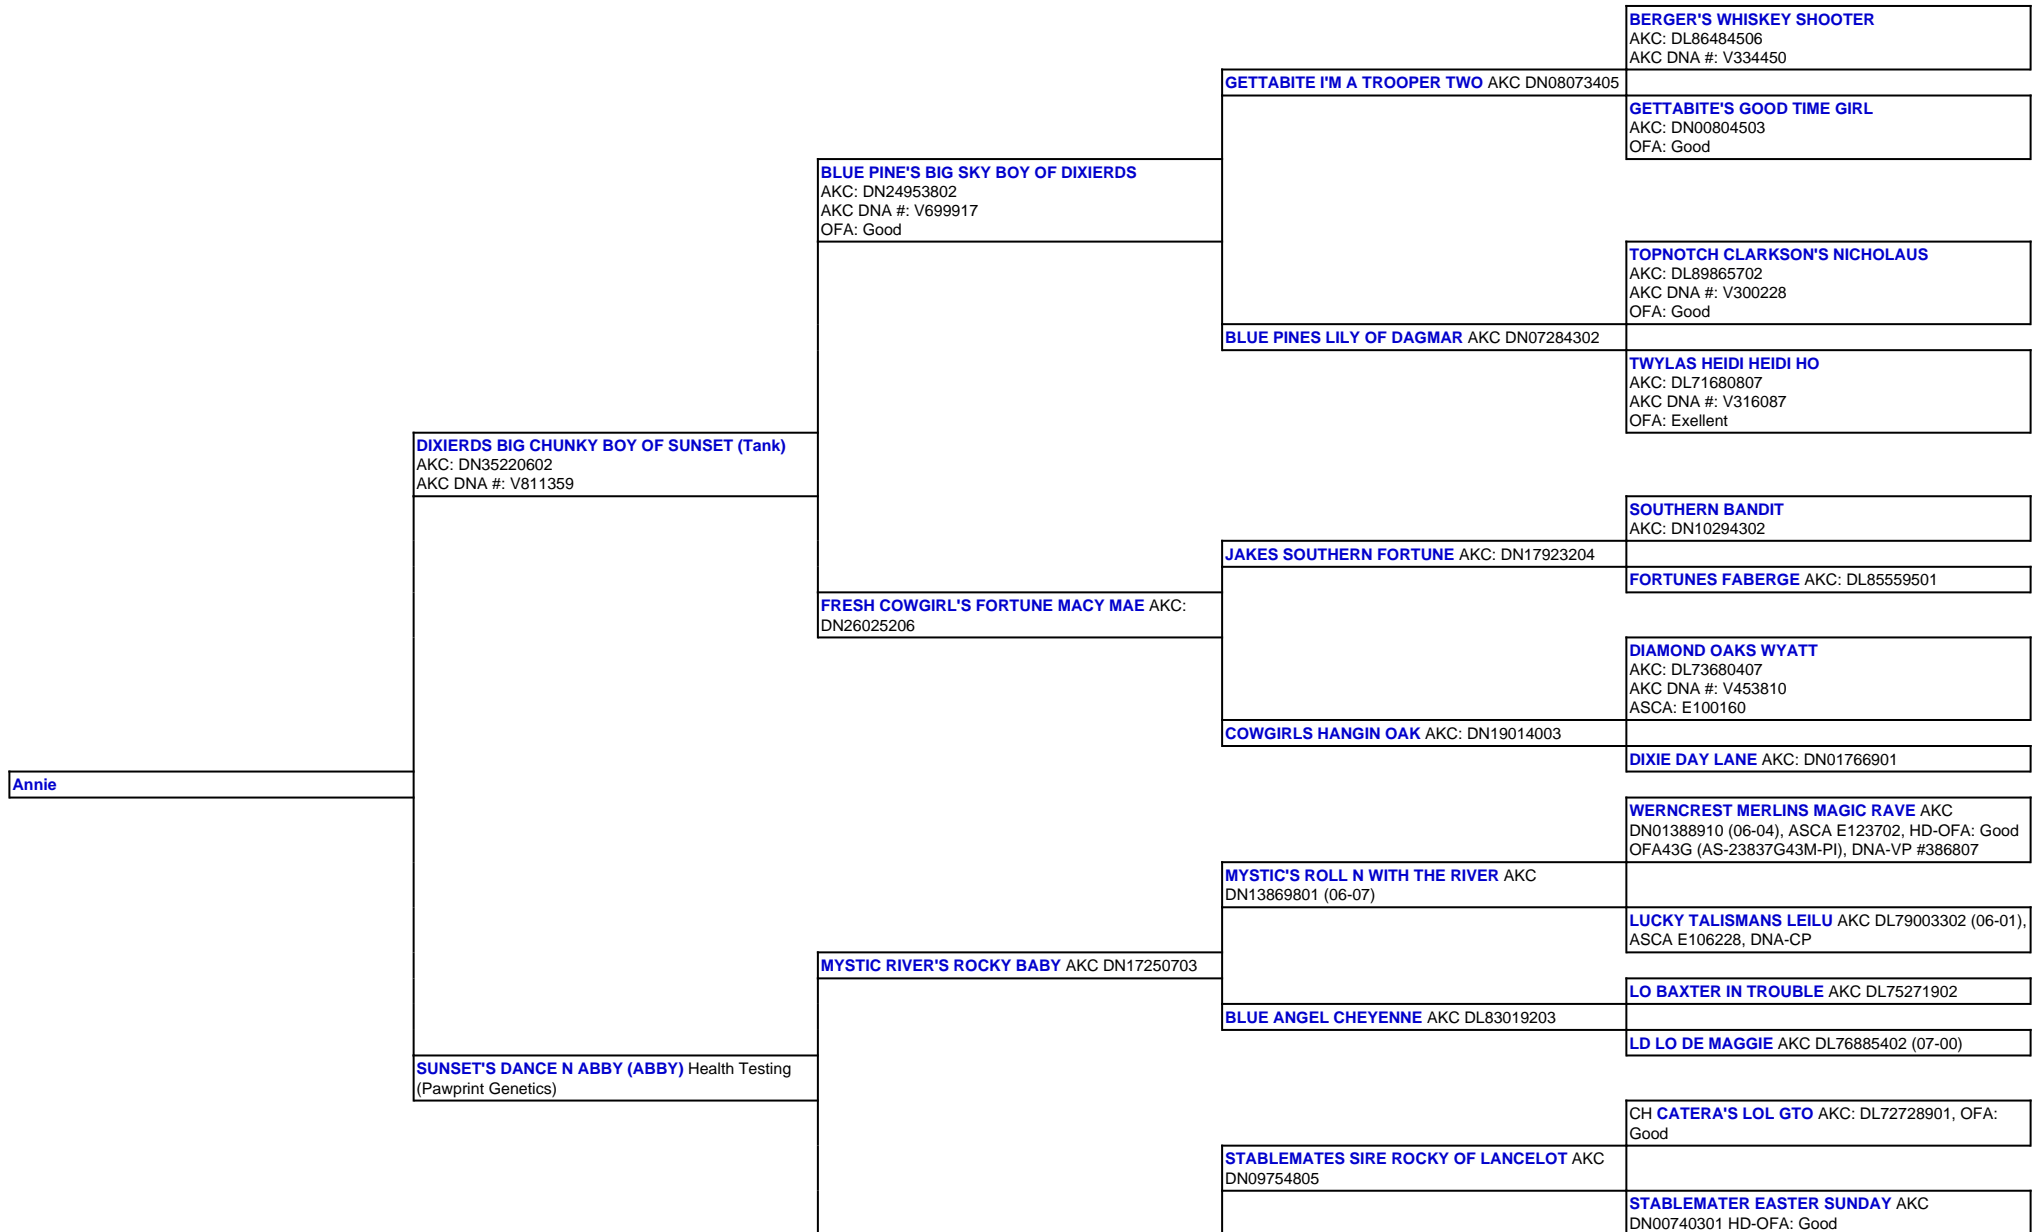

For a more detailed version of this pedigree:  
<https://www.sunsetranchaussies.com/profile/annie>

Pedigree For:  
 Annie

MYSTIC RIVERS DANCE N DANICA AKC  
DN23350106

INT CH SIR SANTO FAIROAKS BLUEGRASS AKC  
DN044193/01

SUNNY J'S LADY JESSIE

SUNNY J'S PENNY LANE AKC DN08216003 ASCA  
HIII2219