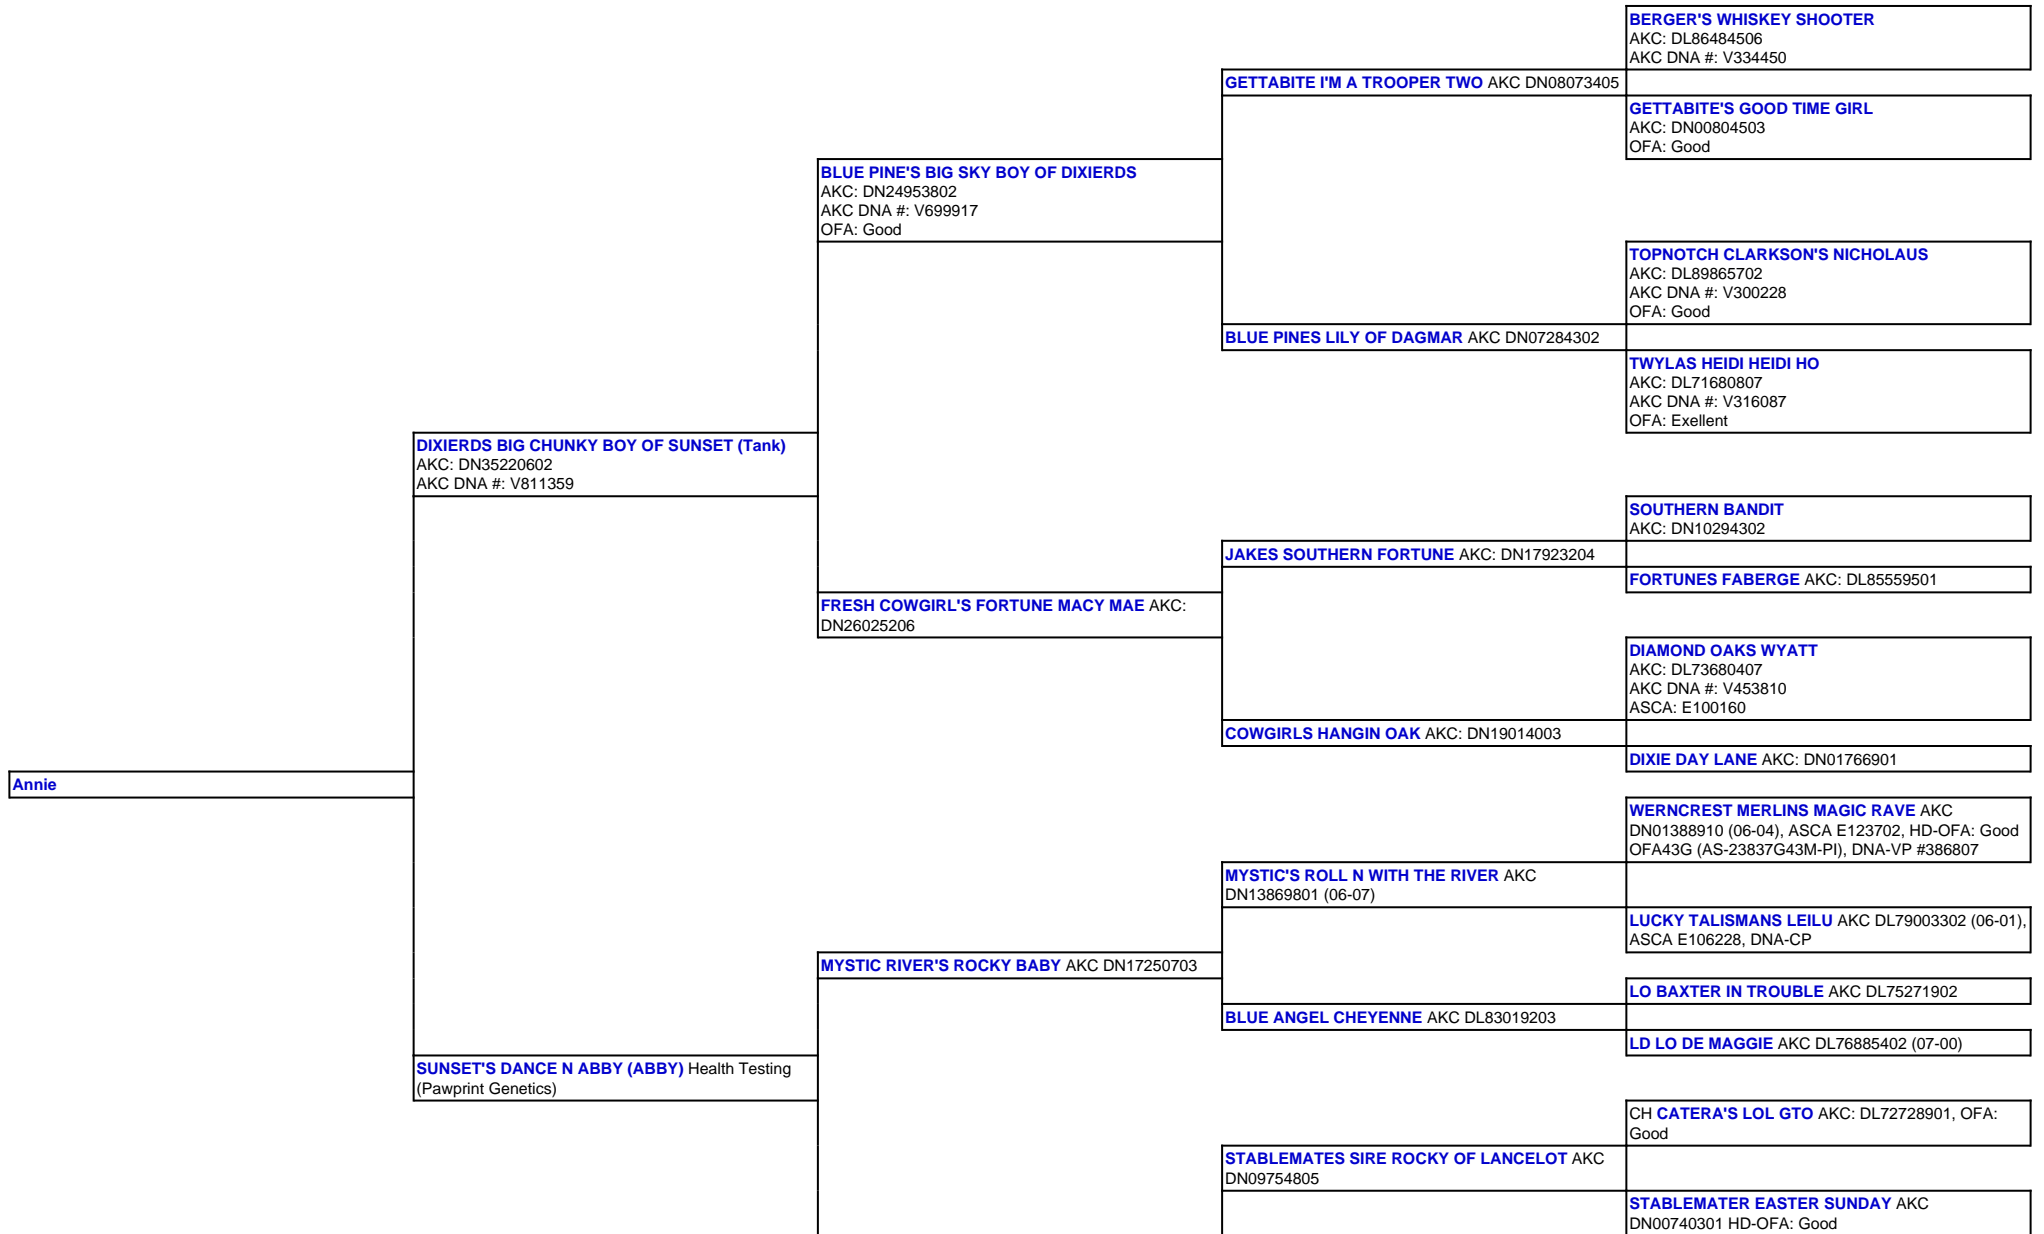

For a more detailed version of this pedigree:  
<https://www.sunsetranchaussies.com/profile/annie>

Pedigree For:  
 Annie

MYSTIC RIVERS DANCE N DANICA AKC  
DN23350106

INT CH SIR SANTO FAIROAKS BLUEGRASS AKC  
DN044193/01

SUNNY J'S LADY JESSIE

SUNNY J'S PENNY LANE AKC DN08216003 ASCA  
HIII2219