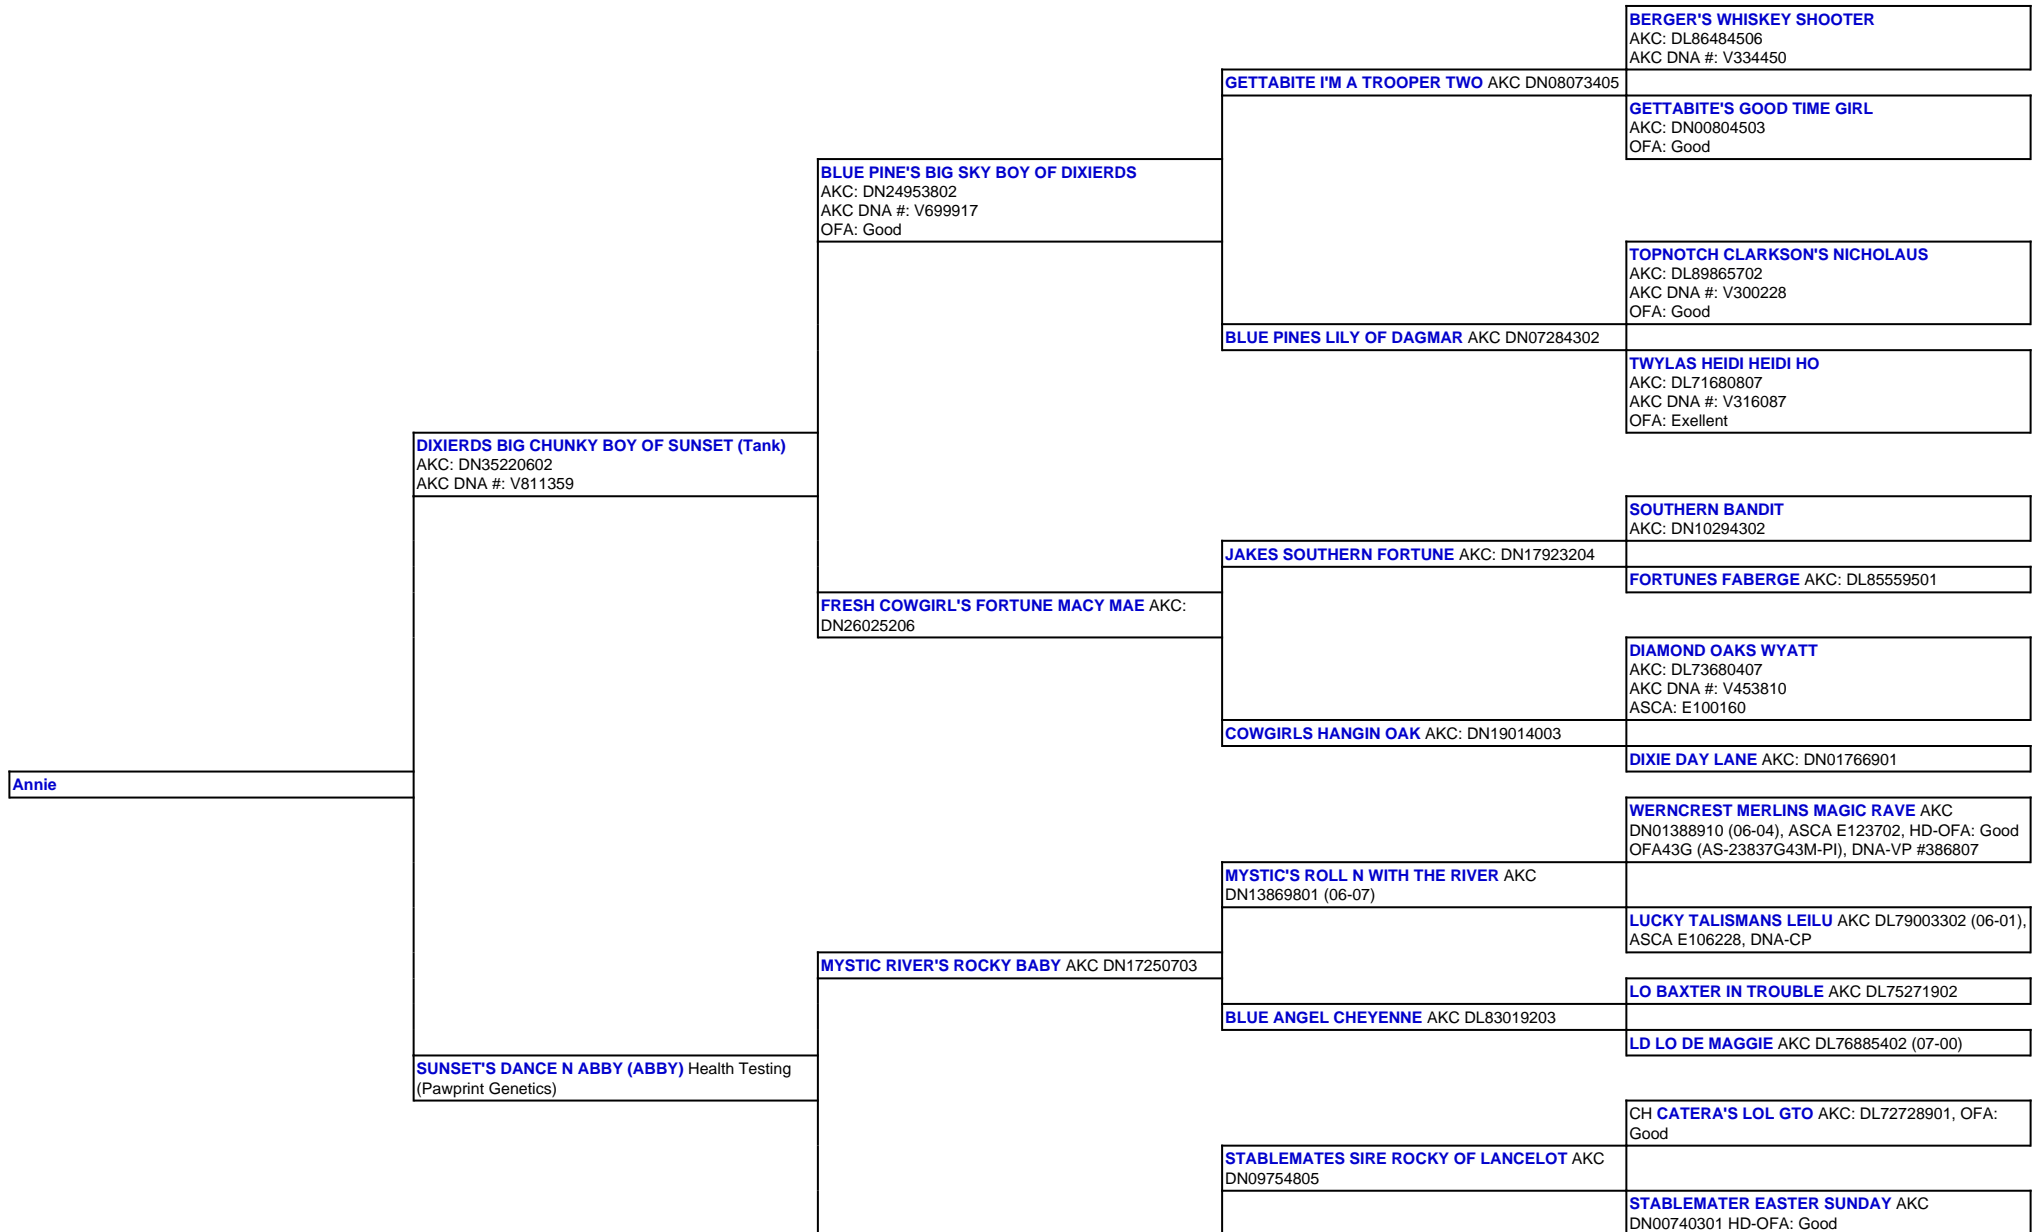

For a more detailed version of this pedigree:
<https://www.sunsetranchaussies.com/profile/annie>

Pedigree For:
 Annie

MYSTIC RIVERS DANCE N DANICA AKC
DN23350106

INT CH SIR SANTO FAIROAKS BLUEGRASS AKC
DN044193/01

SUNNY J'S LADY JESSIE

SUNNY J'S PENNY LANE AKC DN08216003 ASCA
HIII2219