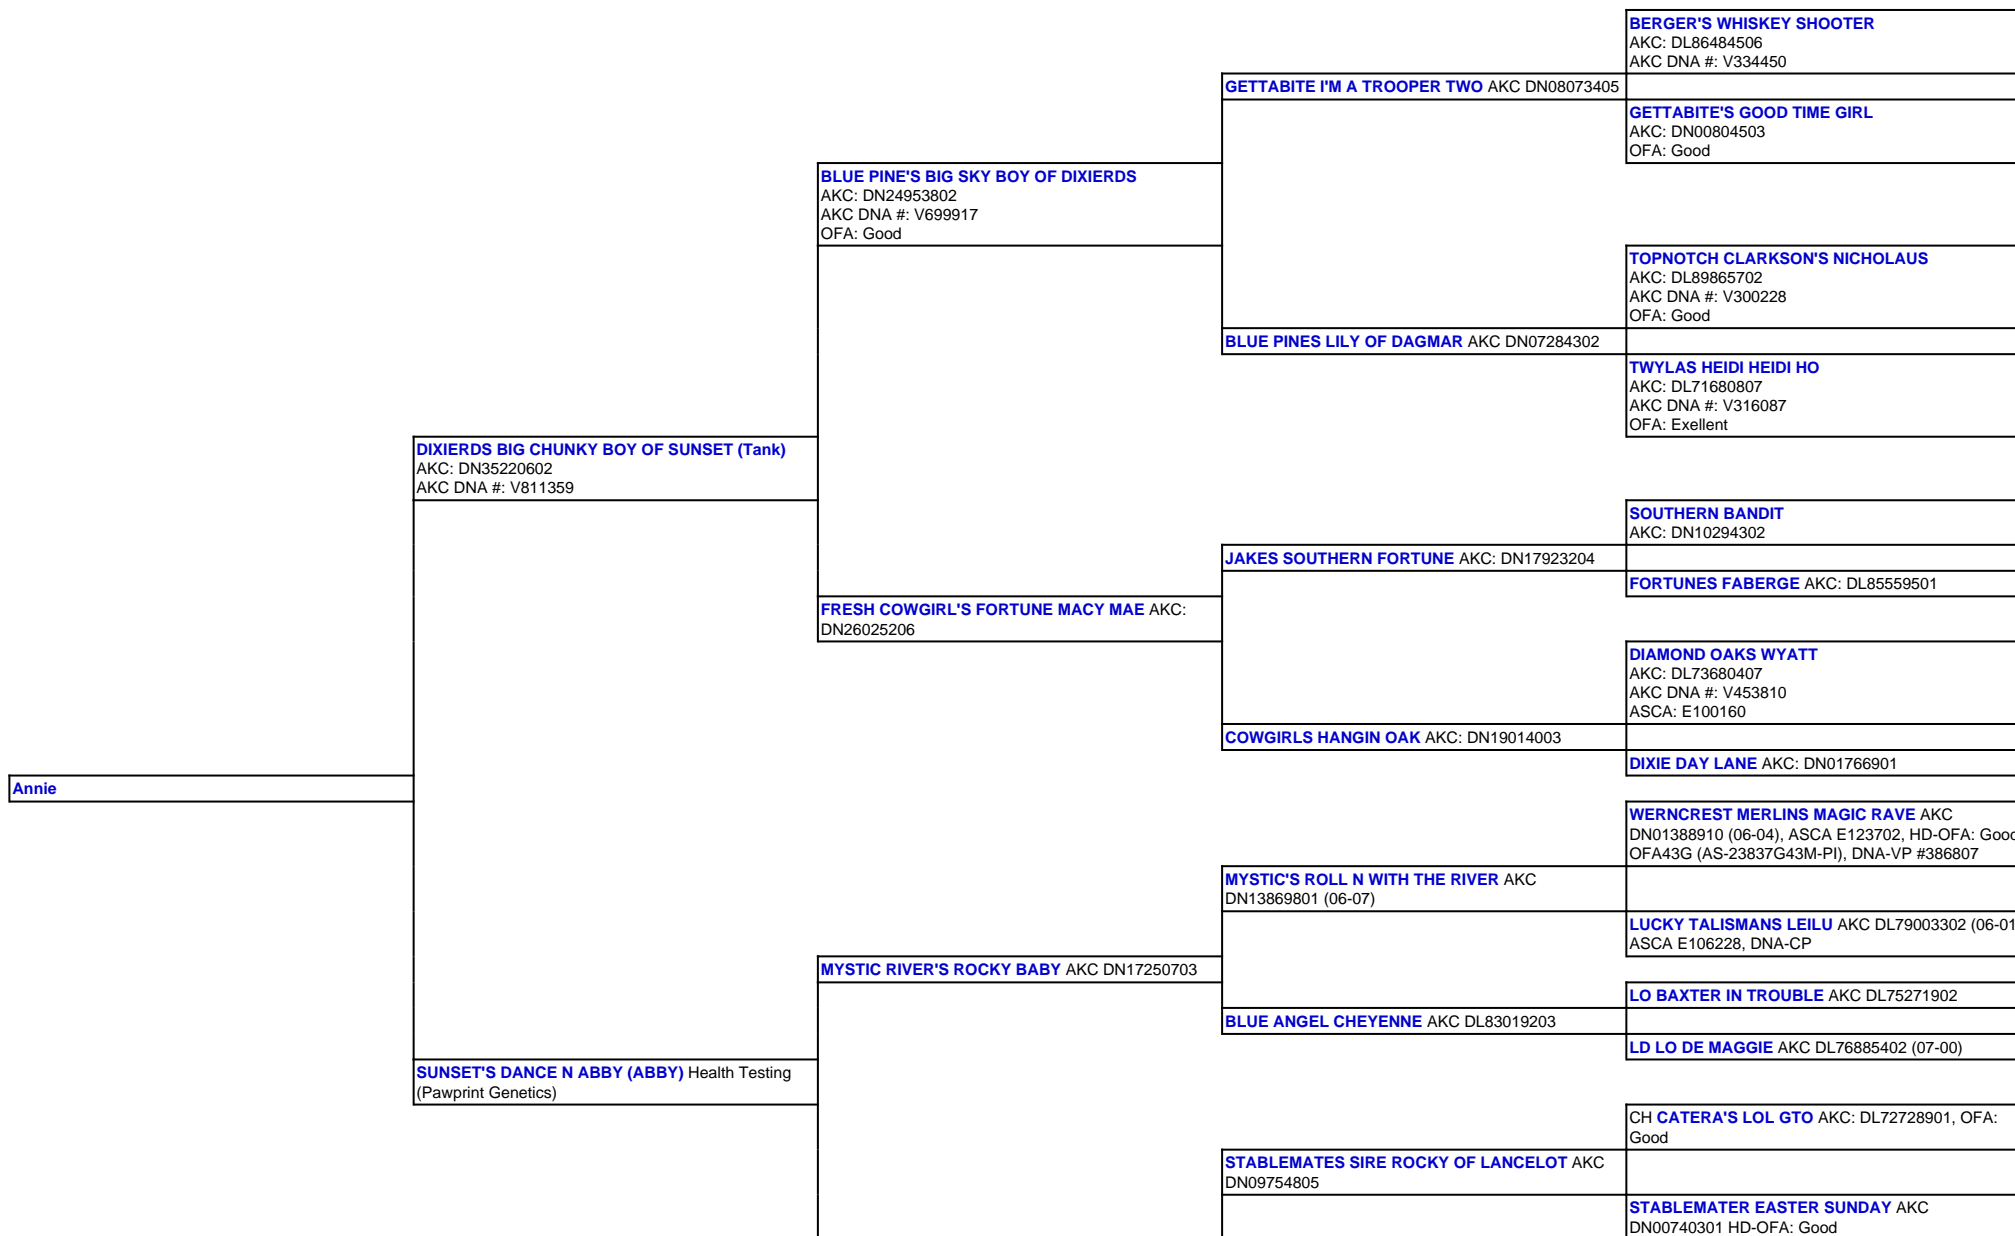

For a more detailed version of this pedigree:
<https://www.sunsetranchaussies.com/profile/annie>

Pedigree For:
 Annie

MYSTIC RIVERS DANCE N DANICA AKC
DN23350106

INT CH SIR SANTO FAIROAKS BLUEGRASS AKC
DN044193/01

SUNNY J'S LADY JESSIE

SUNNY J'S PENNY LANE AKC DN08216003 ASCA
HIII2219