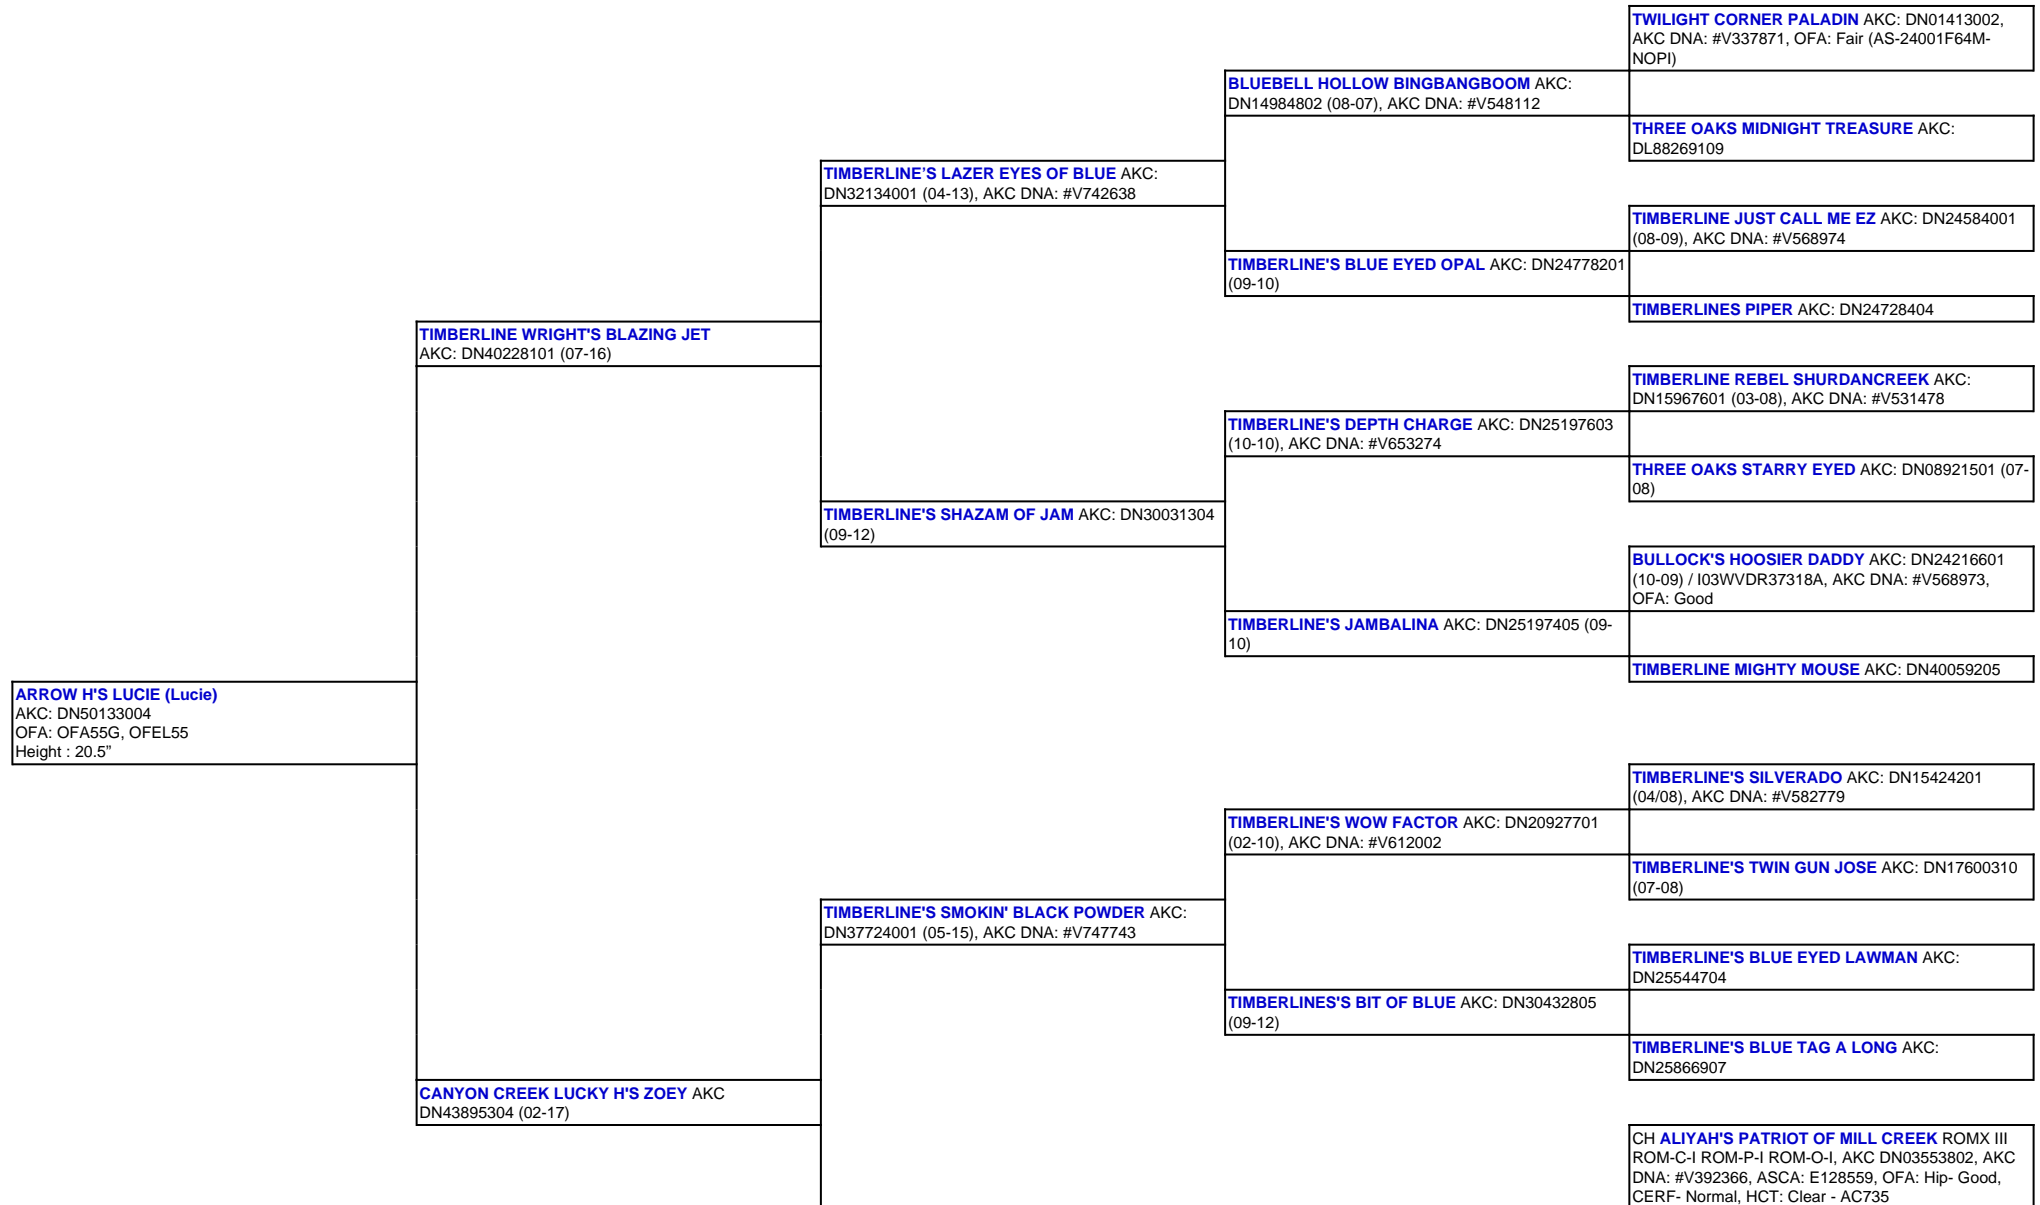

For a more detailed version of this pedigree:
<https://www.sunsetranchaussies.com/profile/arrow-hs-lucie>

Pedigree For:
ARROW H'S LUCIE (Lucie)

	MILL CREEK'S PATRIOTIC DEVOTION AKC: DN13201403 (04-08), AKC DNA #V537602	
TIMBERLINE'S FANCY GIRL BRIT AKC: DN33773804 (07-15)		CH CAROLINEA CALAIS CALICO ROSE AKC: DN02132306 (05-06), AKC DNA: #V534240, OFA: Good
		TIMBERLINE JUST CALL ME EZ AKC: DN24584001 (08-09), AKC DNA: #V568974
	TIMBERLINE'S FANCY GIRL AKC: DN27589512 (11- 11)	
		TIMBERLINE'S BLACK BABBET AKC: DN21886904 (01-10)