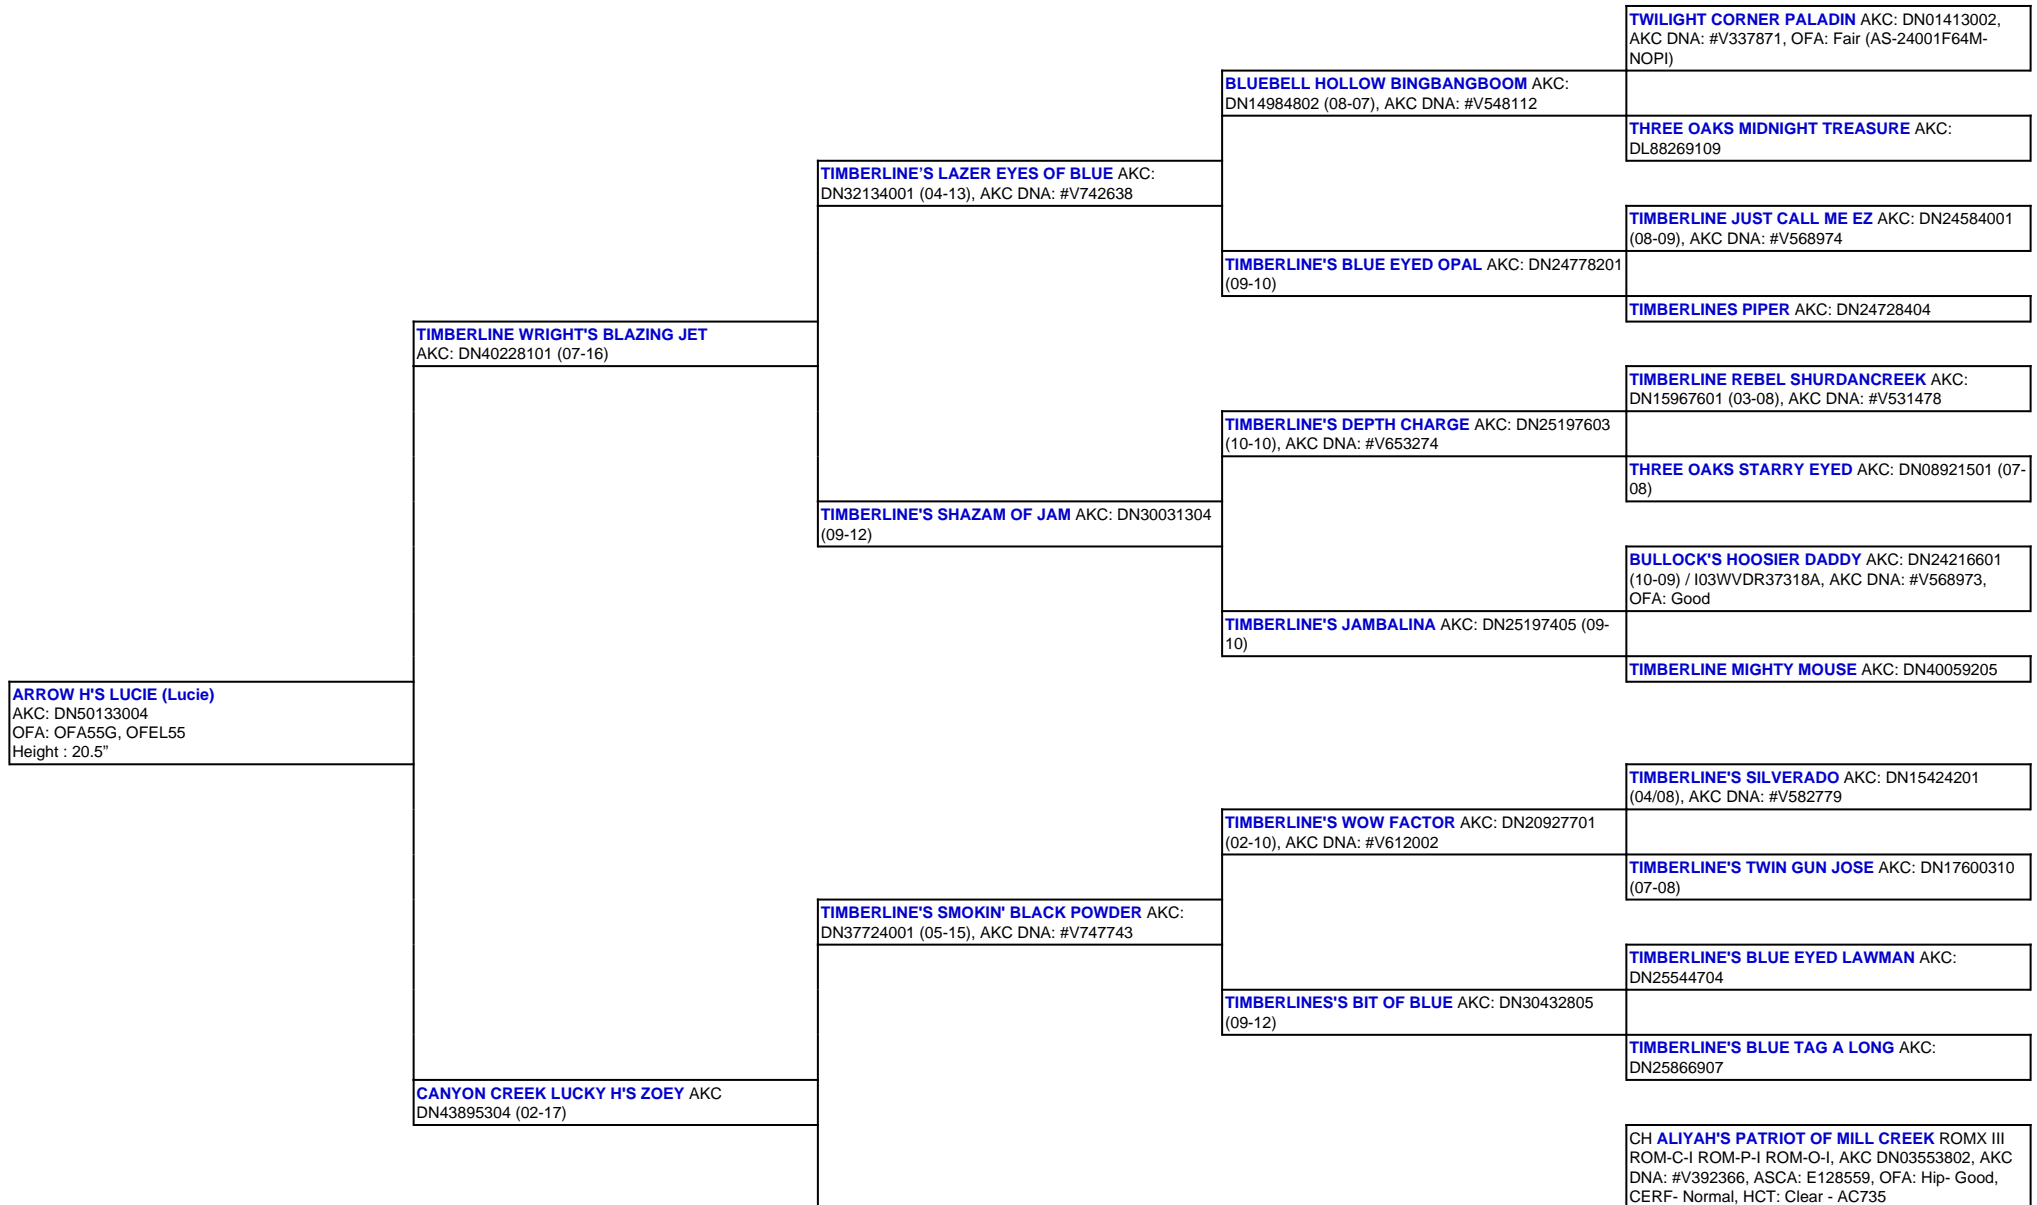

For a more detailed version of this pedigree:  
<https://www.sunsetranchaussies.com/profile/arrow-hs-lucie>

Pedigree For:  
 ARROW H'S LUCIE (Lucie)

	<b>MILL CREEK'S PATRIOTIC DEVOTION</b> AKC: DN13201403 (04-08), AKC DNA #V537602	
<b>TIMBERLINE'S FANCY GIRL BRIT</b> AKC: DN33773804 (07-15)		CH <b>CAROLINEA CALAIS CALICO ROSE</b> AKC: DN02132306 (05-06), AKC DNA: #V534240, OFA: Good
		<b>TIMBERLINE JUST CALL ME EZ</b> AKC: DN24584001 (08-09), AKC DNA: #V568974
	<b>TIMBERLINE'S FANCY GIRL</b> AKC: DN27589512 (11- 11)	
		<b>TIMBERLINE'S BLACK BABBET</b> AKC: DN21886904 (01-10)