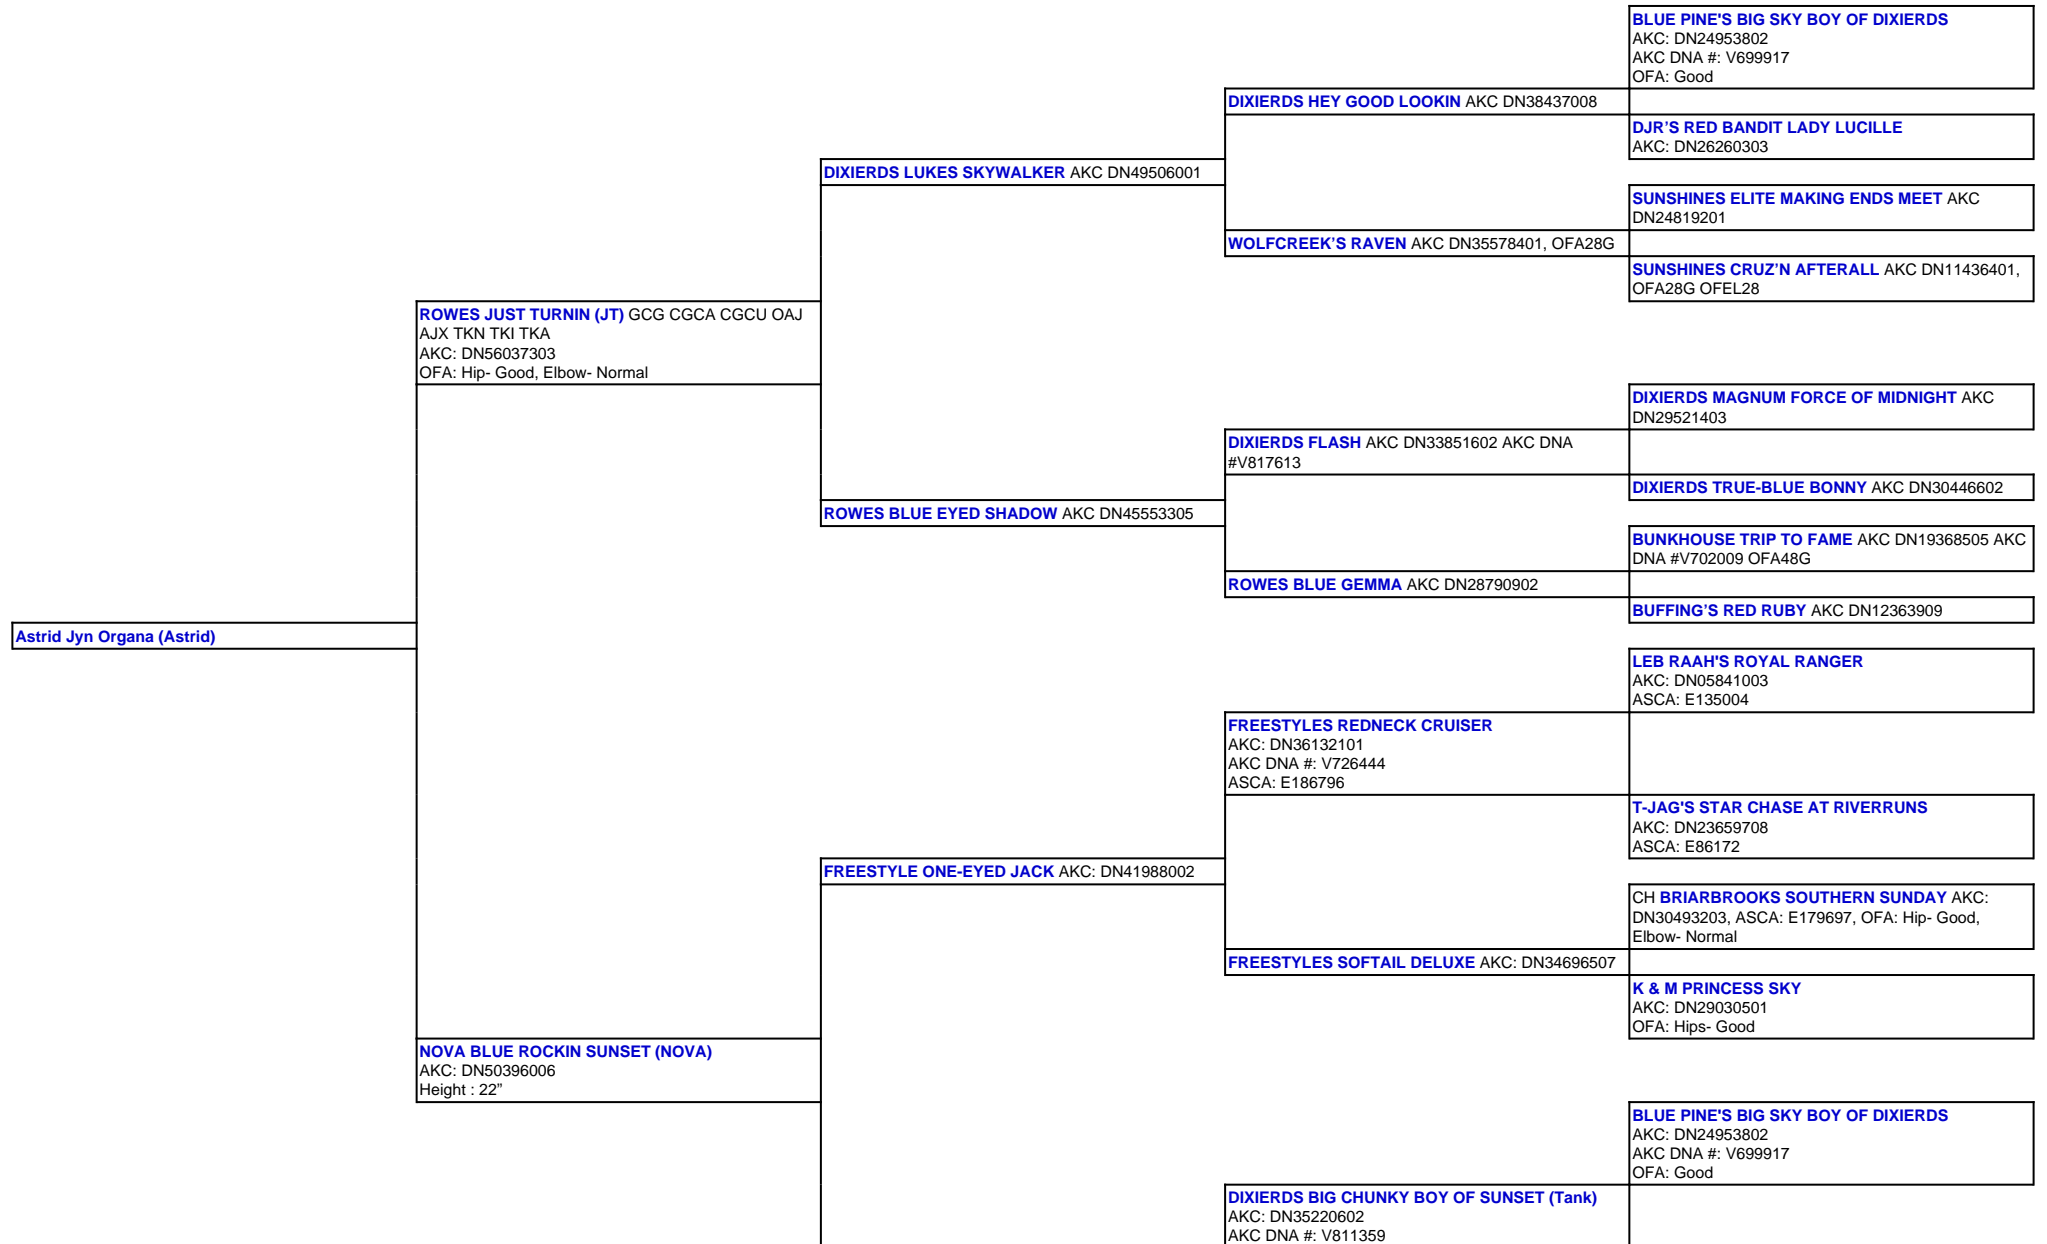

For a more detailed version of this pedigree:

<https://www.sunsetranchaussies.com/profile/astrid-jyn-organa>

Pedigree For:
Astrid Jyn Organa (Astrid)

ELSA ROCKIN BLUE MARBLE TUNE AKC:
DN39277405

FRESH COWGIRL'S FORTUNE MACY MAE AKC:
DN26025206

ADRENALINS GOOD TIMEN GABRIELLA (GABBY)
AKC- DN345759/01 (07-14)

GOOD TIMEN' RIO AKC DN298809/02 (12-12)

ADRENALIN'S MOON RUSH O' SADIE AKC
DN174135/07 (12-12)