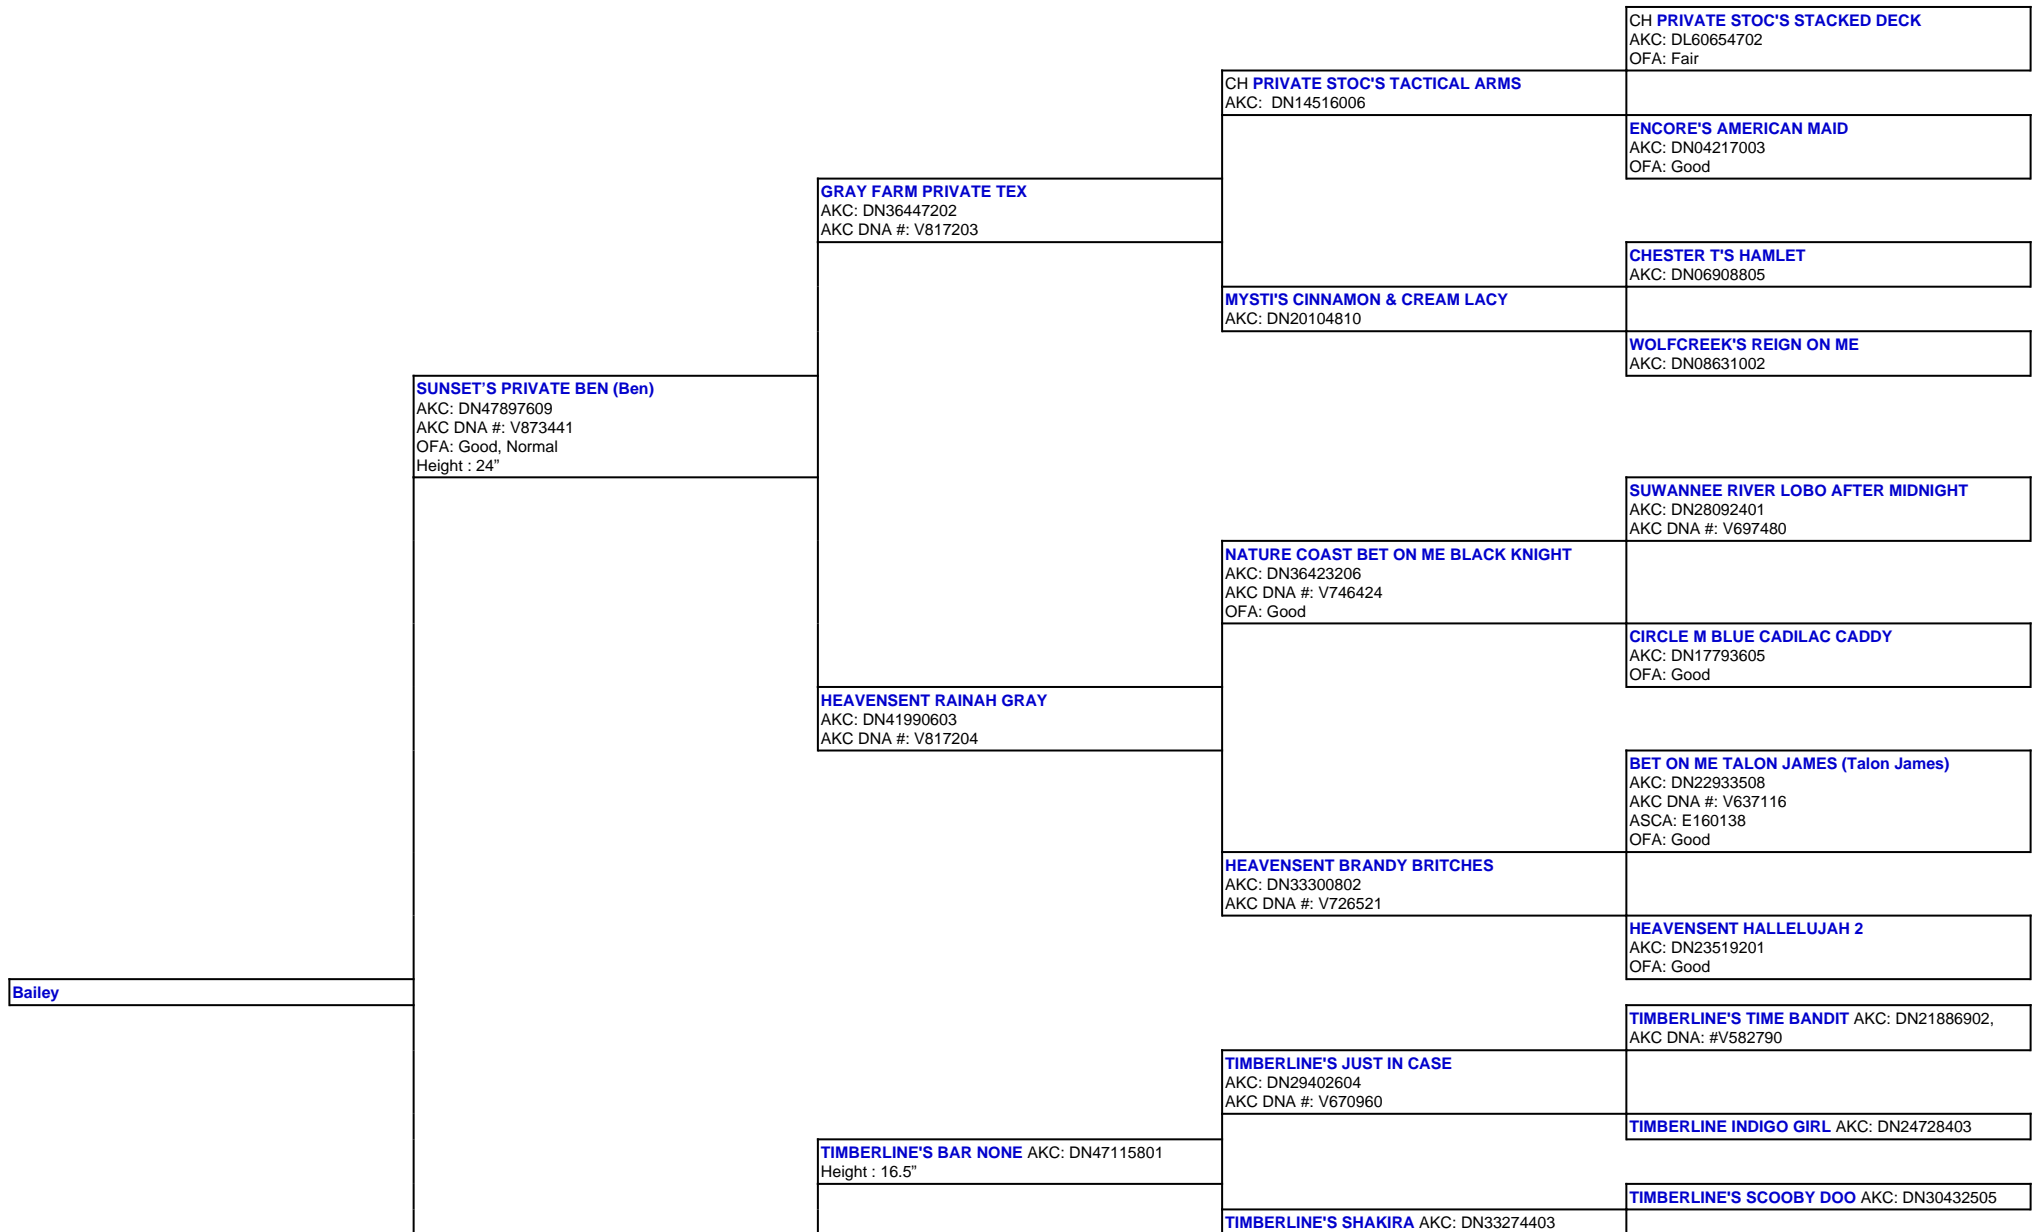

For a more detailed version of this pedigree:
<https://www.sunsetranchaussies.com/profile/bailey>

Pedigree For:
 Bailey

TIMBERLINE LITTLE RIVER BLACK MAGIC (Lizzie)
AKC: DN50974904
Height : 19.5"

TIMBERLINE'S ADA'S REZAL AKC: DN47339507
Height : 15.5"

TIMBERLINE TOTAL ECLIPSE AKC: DN24734001
(03-10)

BLUEBELL HOLLOW BINGBANGBOOM AKC:
DN14984802 (08-07), AKC DNA: #V548112

TIMBERLINE'S LAZER EYES OF BLUE AKC:
DN32134001 (04-13), AKC DNA: #V742638

TIMBERLINE'S BLUE EYED OPAL AKC: DN24778201
(09-10)

TIMBERLINE'S WOW FACTOR AKC: DN20927701
(02-10), AKC DNA: #V612002

TIMBERLINE'S TRADEMARK AKC: DN32973702

TIMBERLINE'S HERE COMES TROUBLE AKC
DN26505704