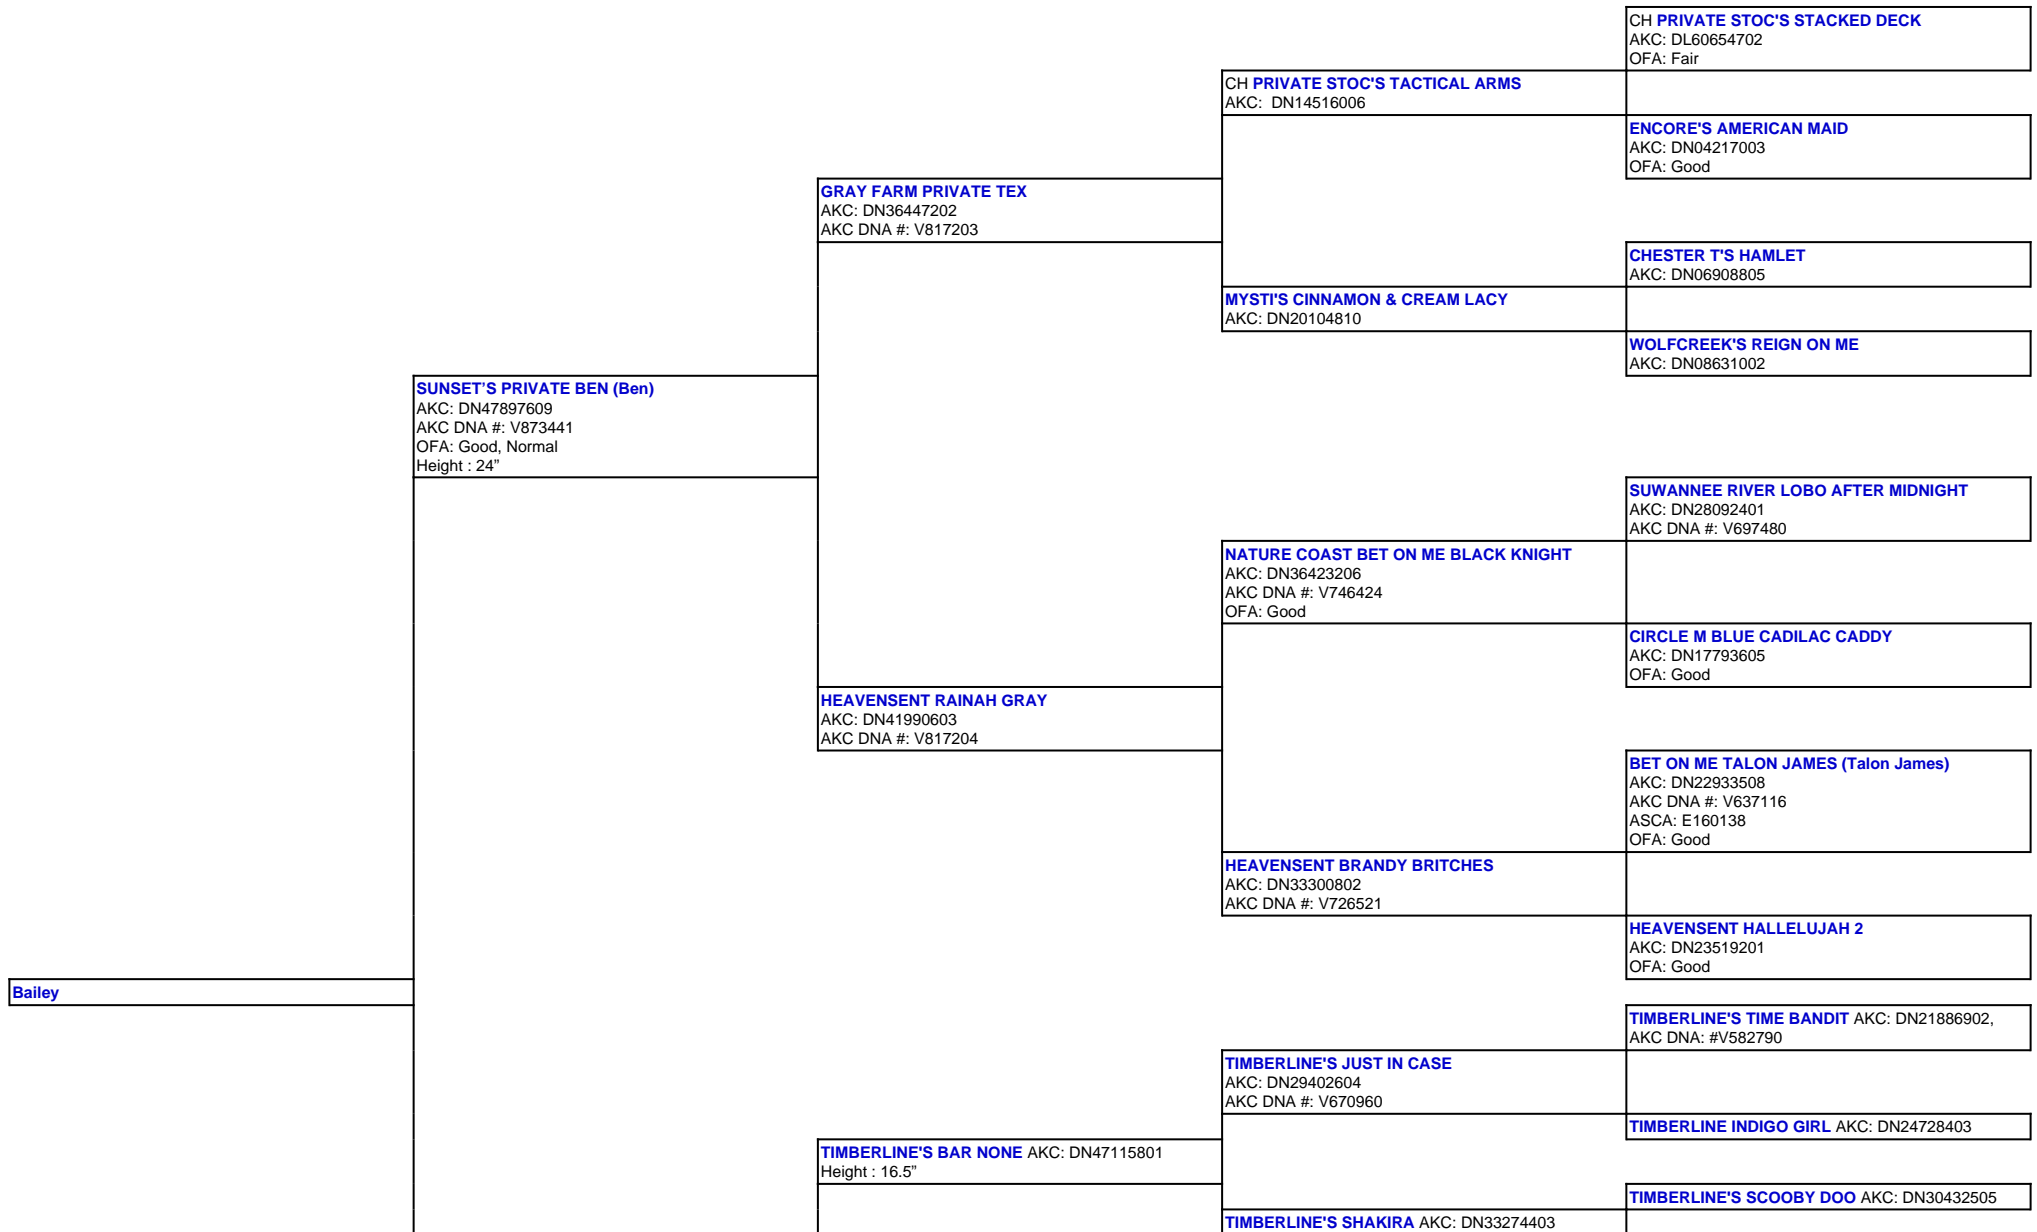

For a more detailed version of this pedigree:
<https://www.sunsetranchaussies.com/profile/bailey>

Pedigree For:
Bailey

TIMBERLINE LITTLE RIVER BLACK MAGIC (Lizzie)
AKC: DN50974904
Height : 19.5"

TIMBERLINE'S ADA'S REZAL AKC: DN47339507
Height : 15.5"

TIMBERLINE TOTAL ECLIPSE AKC: DN24734001
(03-10)

BLUEBELL HOLLOW BINGBANGBOOM AKC:
DN14984802 (08-07), AKC DNA: #V548112

TIMBERLINE'S LAZER EYES OF BLUE AKC:
DN32134001 (04-13), AKC DNA: #V742638

TIMBERLINE'S BLUE EYED OPAL AKC: DN24778201
(09-10)

TIMBERLINE'S WOW FACTOR AKC: DN20927701
(02-10), AKC DNA: #V612002

TIMBERLINE'S TRADEMARK AKC: DN32973702

TIMBERLINE'S HERE COMES TROUBLE AKC
DN26505704