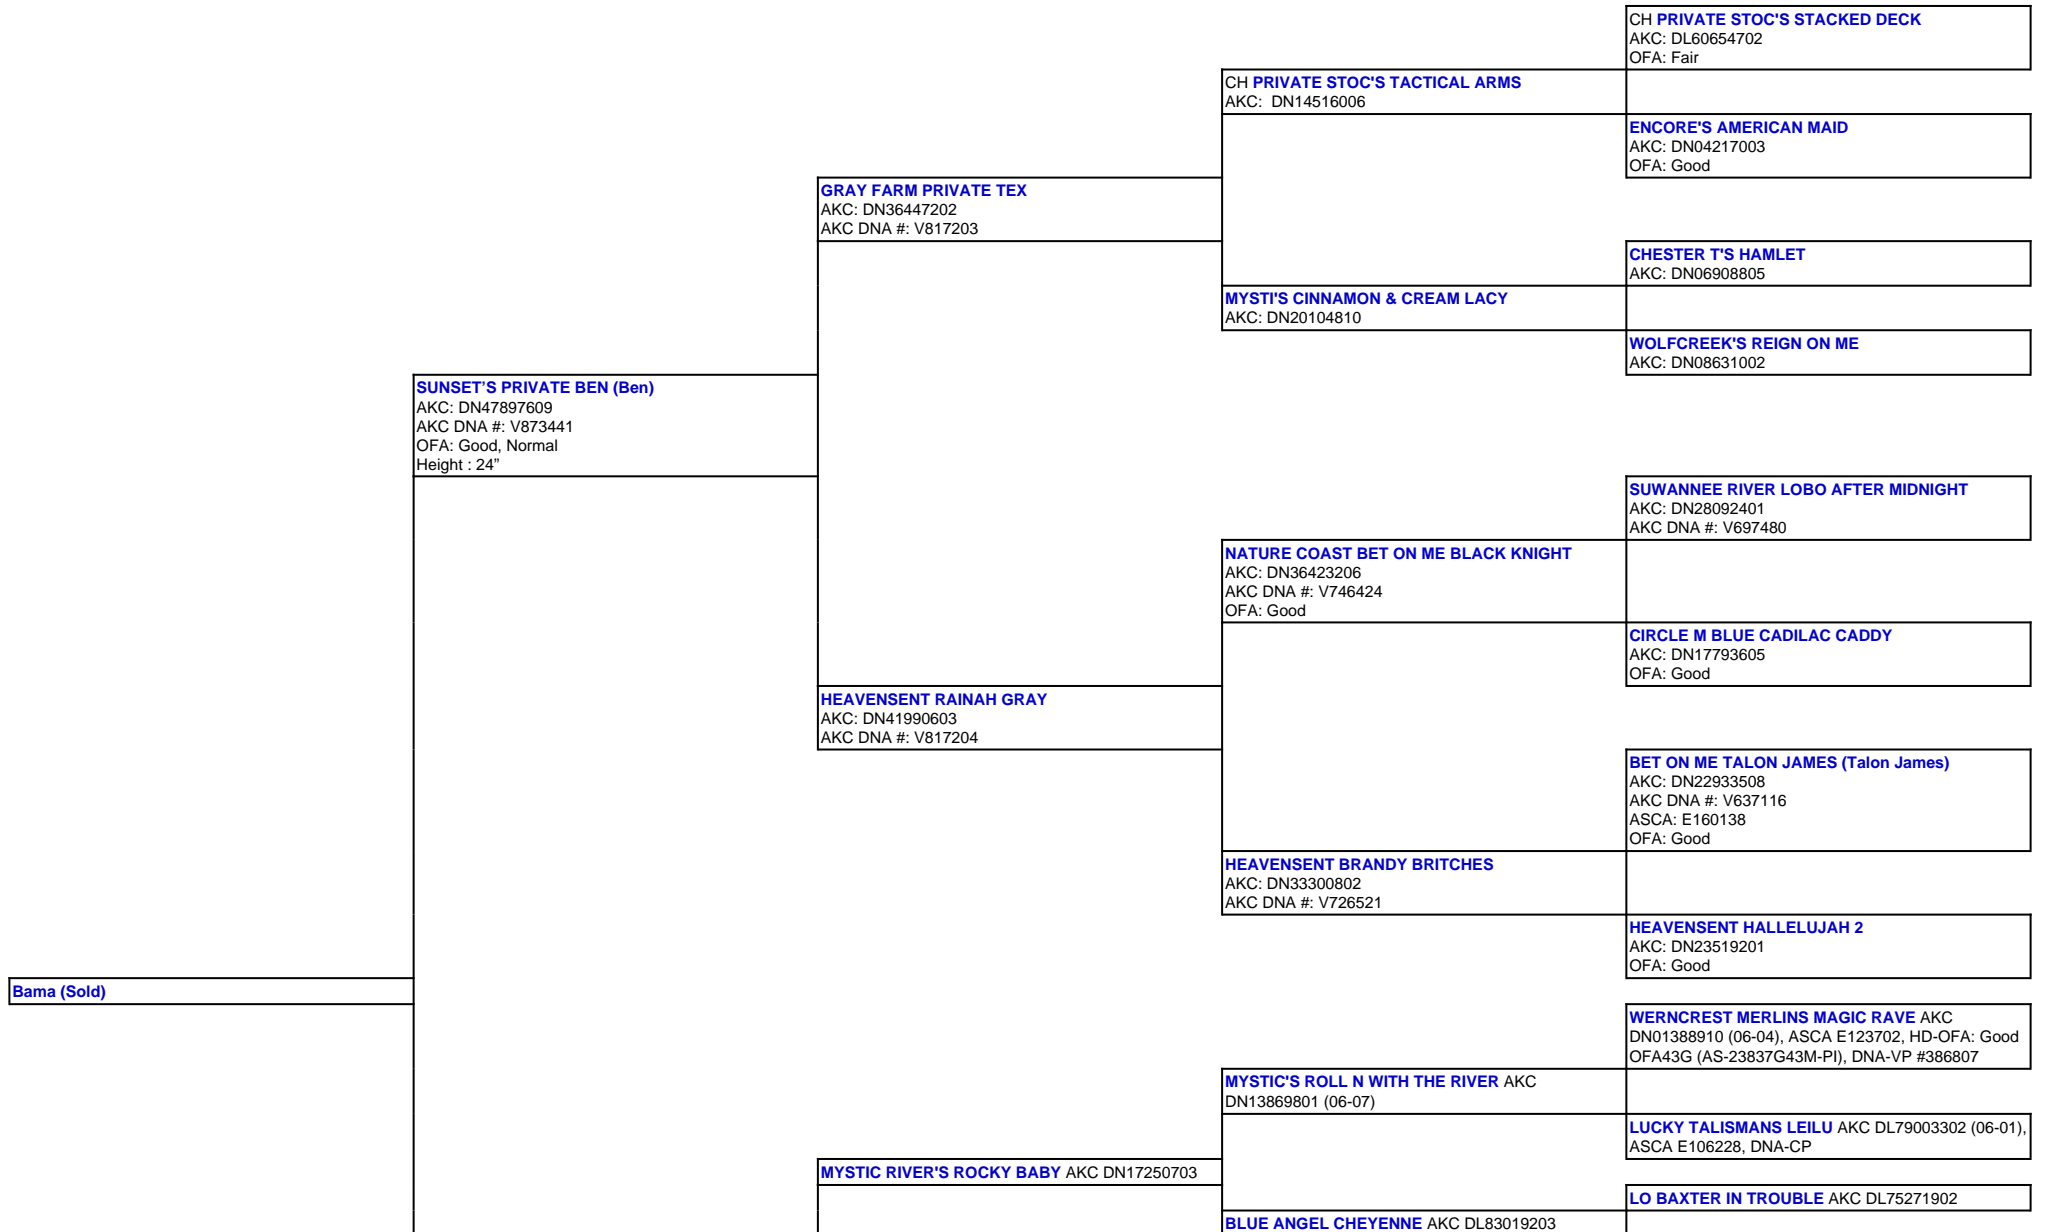

For a more detailed version of this pedigree:  
<https://www.sunsetranchaussies.com/profile/bama-sold>

Pedigree For:  
 Bama (Sold)

**SUNSET'S DANCE N ABBY (ABBY)** Health Testing  
(Pawprint Genetics)

**LD LO DE MAGGIE** AKC DL76885402 (07-00)

CH **CATERA'S LOL GTO** AKC: DL72728901, OFA:  
Good

**STABLEMATES SIRE ROCKY OF LANCELOT** AKC  
DN09754805

**STABLEMATER EASTER SUNDAY** AKC  
DN00740301 HD-OFA: Good

**MYSTIC RIVERS DANCE N DANICA** AKC  
DN23350106

INT CH **SIR SANTO FAIROAKS BLUEGRASS** AKC  
DN044193/01

**SUNNY J'S LADY JESSIE**

**SUNNY J'S PENNY LANE** AKC DN08216003 ASCA  
HIII2219