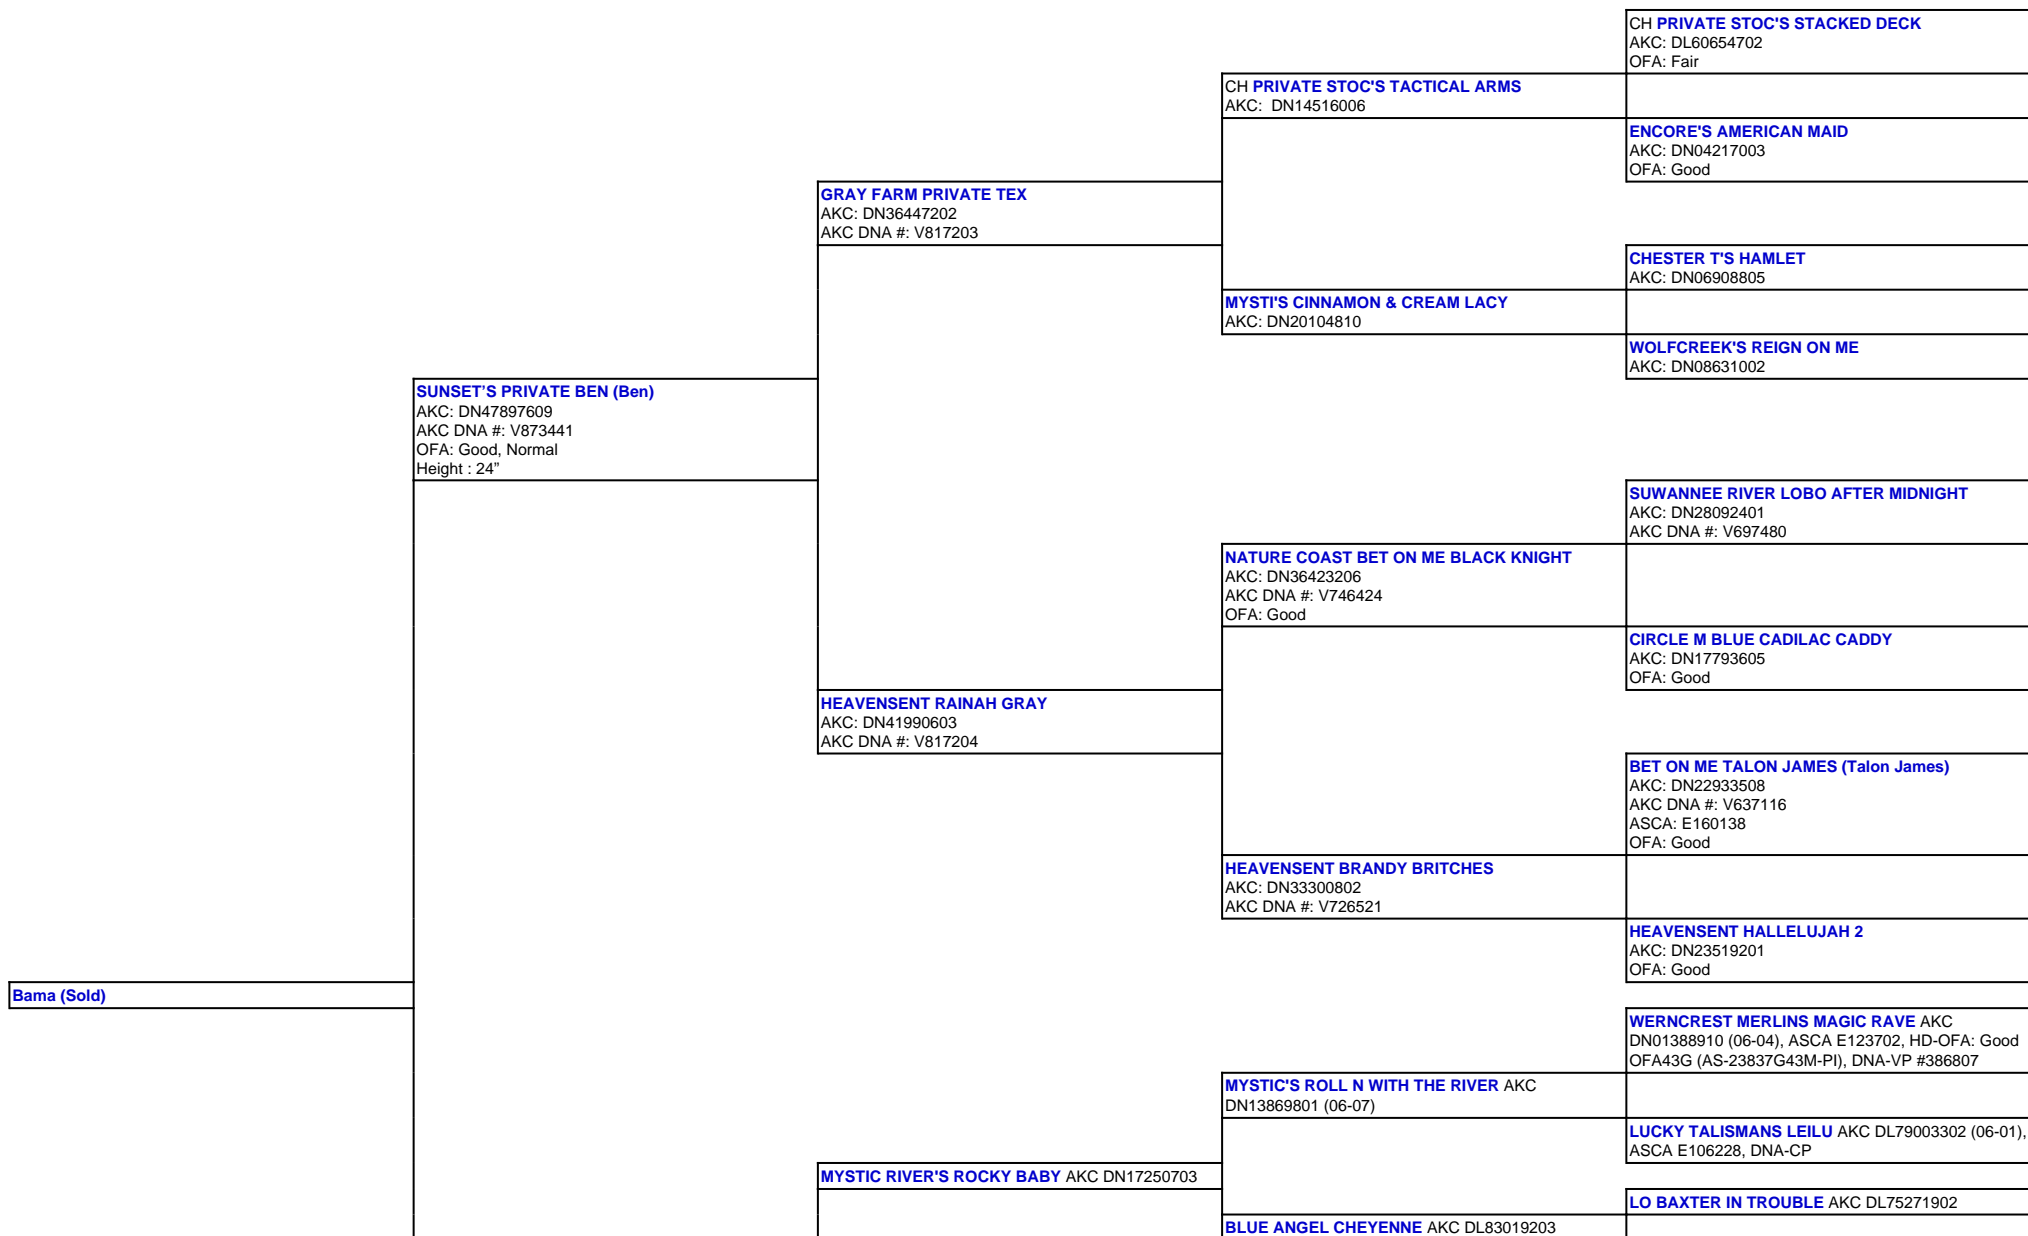

For a more detailed version of this pedigree:  
<https://www.sunsetranchaussies.com/profile/bama-sold>

Pedigree For:  
 Bama (Sold)

**SUNSET'S DANCE N ABBY (ABBY)** Health Testing  
(Pawprint Genetics)

**LD LO DE MAGGIE** AKC DL76885402 (07-00)

CH **CATERA'S LOL GTO** AKC: DL72728901, OFA:  
Good

**STABLEMATES SIRE ROCKY OF LANCELOT** AKC  
DN09754805

**STABLEMATER EASTER SUNDAY** AKC  
DN00740301 HD-OFA: Good

**MYSTIC RIVERS DANCE N DANICA** AKC  
DN23350106

INT CH **SIR SANTO FAIROAKS BLUEGRASS** AKC  
DN044193/01

**SUNNY J'S LADY JESSIE**

**SUNNY J'S PENNY LANE** AKC DN08216003 ASCA  
HIII2219