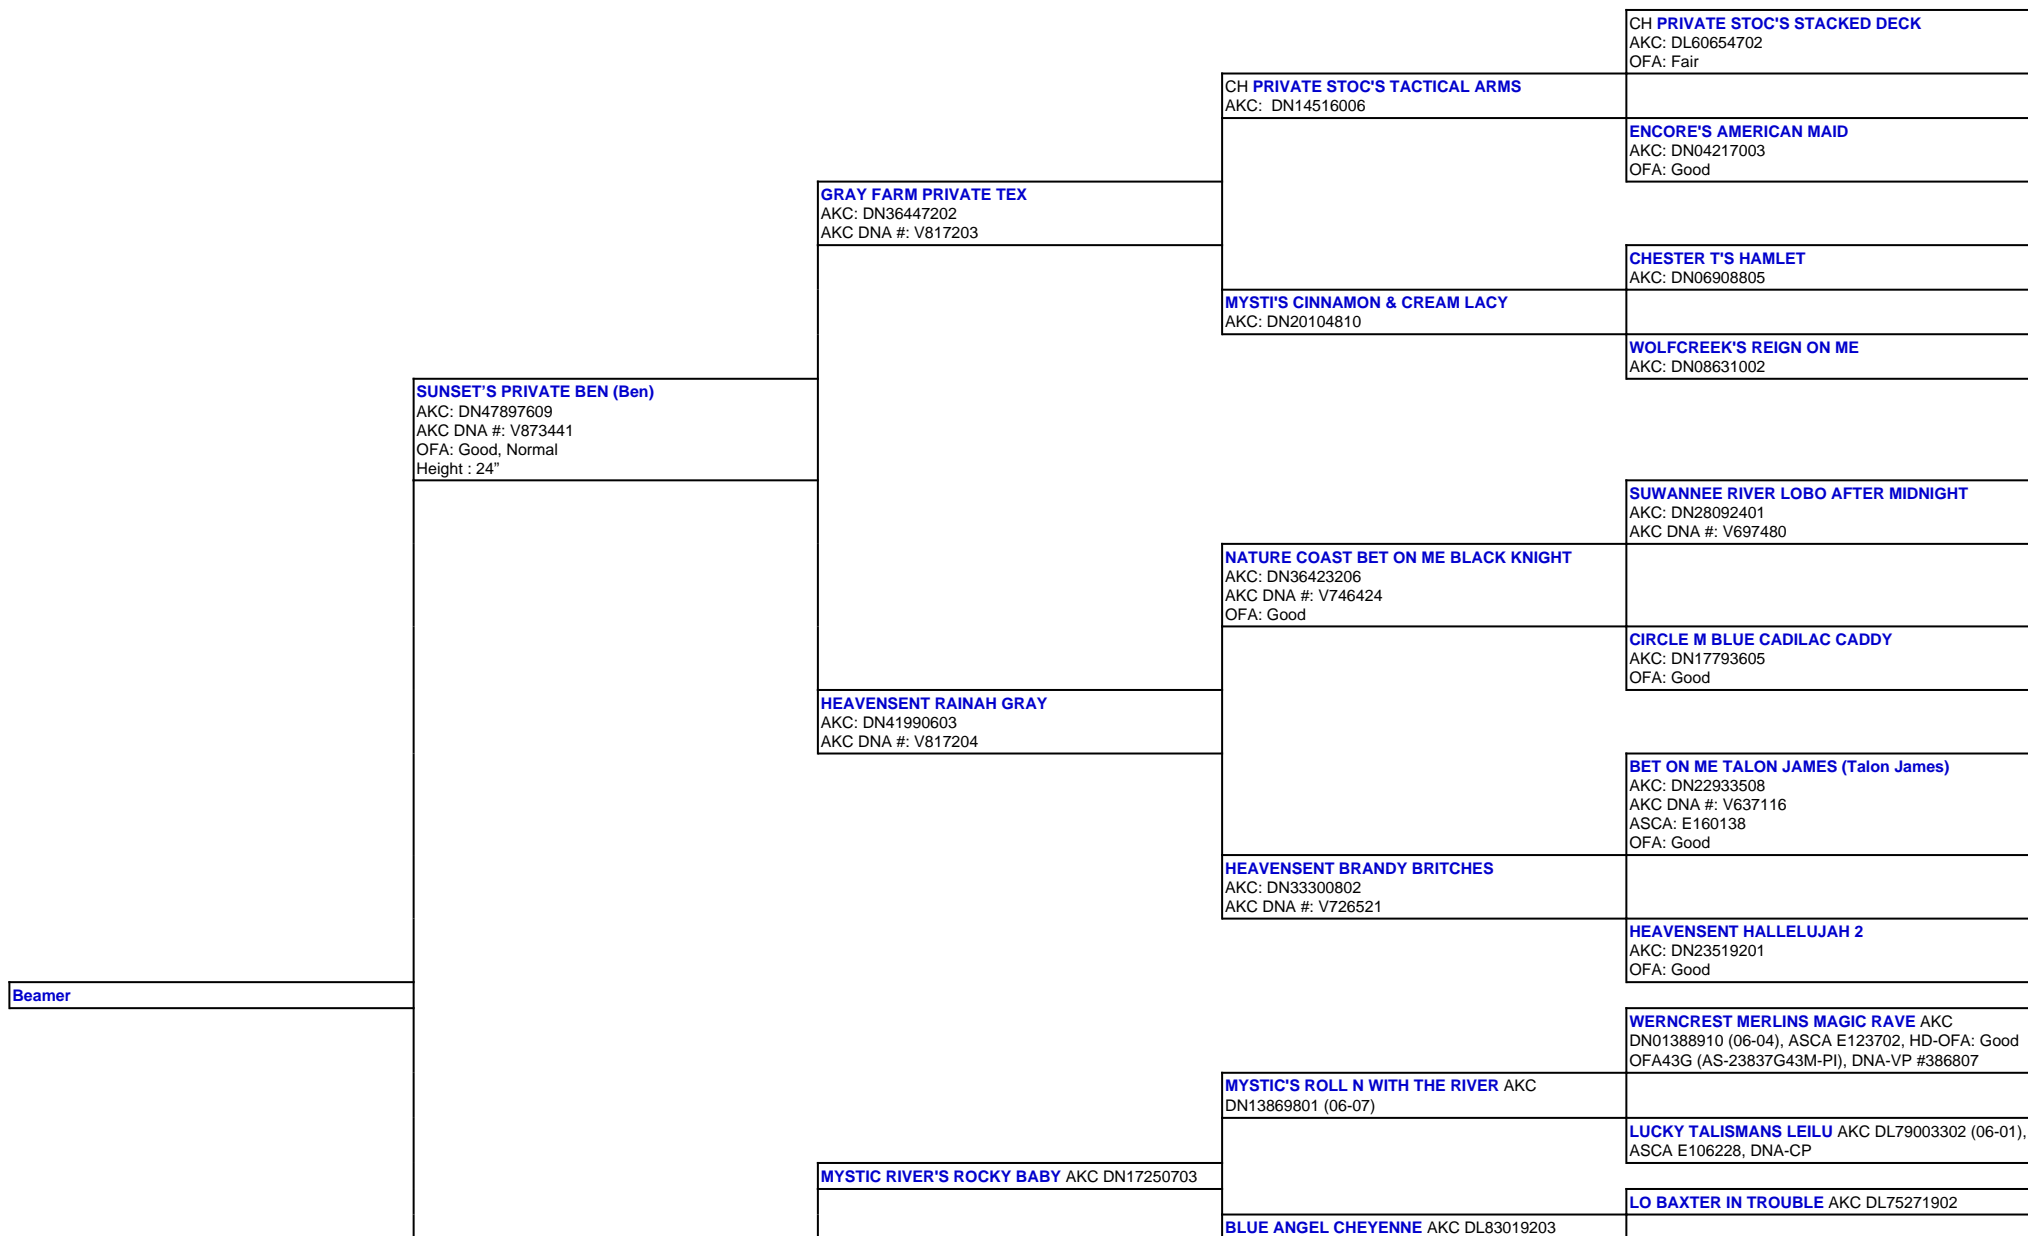

For a more detailed version of this pedigree:
<https://www.sunsetranchaussies.com/profile/beamer>

Pedigree For:
 Beamer

SUNSET'S DANCE N ABBY (ABBY) Health Testing
(Pawprint Genetics)

LD LO DE MAGGIE AKC DL76885402 (07-00)

CH **CATERA'S LOL GTO** AKC: DL72728901, OFA:
Good

STABLEMATES SIRE ROCKY OF LANCELOT AKC
DN09754805

STABLEMATER EASTER SUNDAY AKC
DN00740301 HD-OFA: Good

MYSTIC RIVERS DANCE N DANICA AKC
DN23350106

INT CH **SIR SANTO FAIROAKS BLUEGRASS** AKC
DN044193/01

SUNNY J'S LADY JESSIE

SUNNY J'S PENNY LANE AKC DN08216003 ASCA
HIII2219