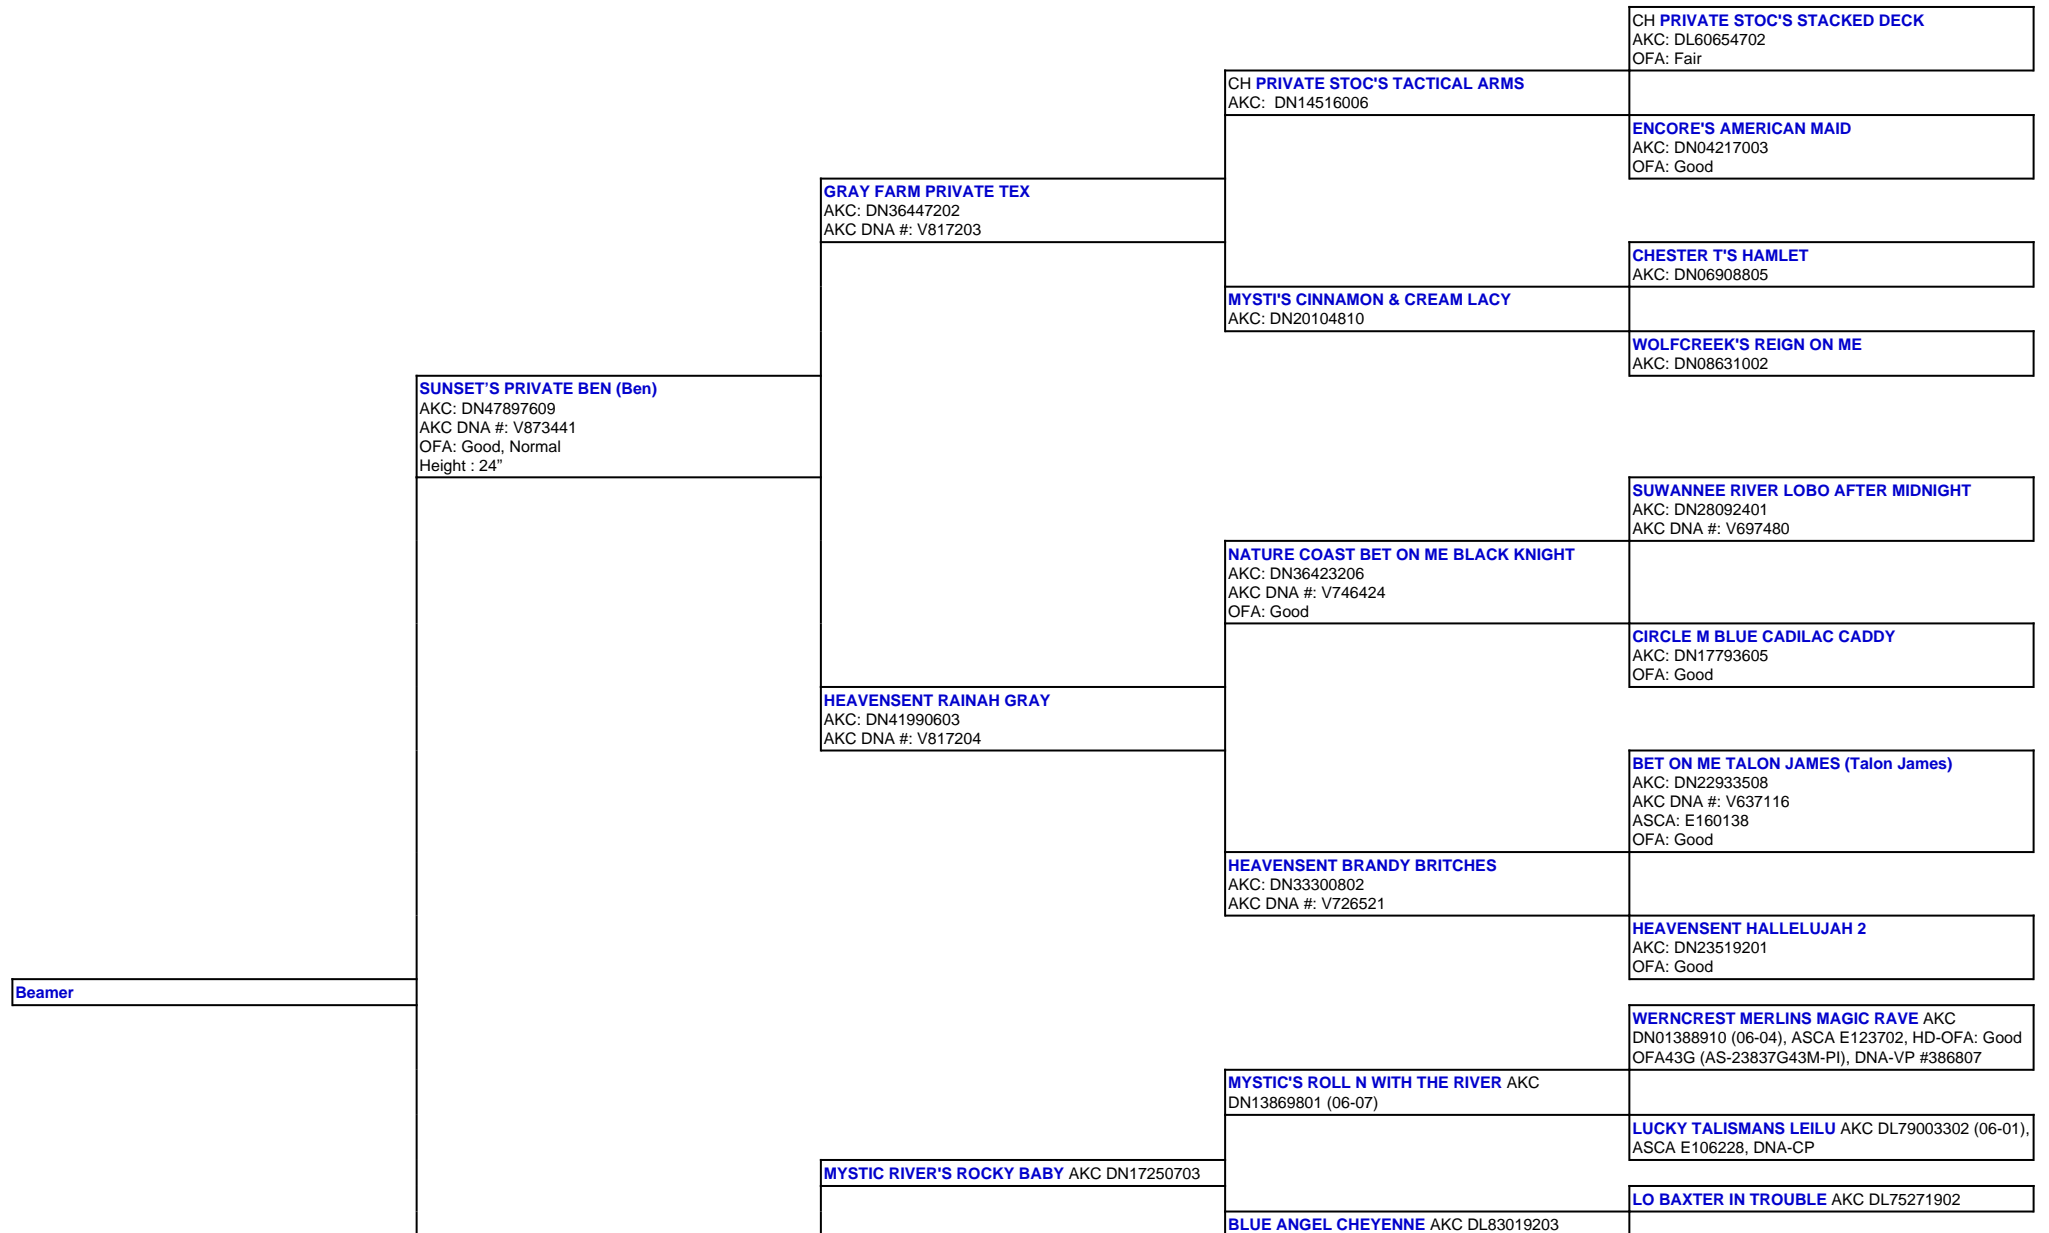

For a more detailed version of this pedigree:  
<https://www.sunsetranchaussies.com/profile/beamer>

Pedigree For:  
 Beamer

**SUNSET'S DANCE N ABBY (ABBY)** Health Testing  
(Pawprint Genetics)

**LD LO DE MAGGIE** AKC DL76885402 (07-00)

CH **CATERA'S LOL GTO** AKC: DL72728901, OFA:  
Good

**STABLEMATES SIRE ROCKY OF LANCELOT** AKC  
DN09754805

**STABLEMATER EASTER SUNDAY** AKC  
DN00740301 HD-OFA: Good

**MYSTIC RIVERS DANCE N DANICA** AKC  
DN23350106

INT CH **SIR SANTO FAIROAKS BLUEGRASS** AKC  
DN044193/01

**SUNNY J'S LADY JESSIE**

**SUNNY J'S PENNY LANE** AKC DN08216003 ASCA  
HIII2219