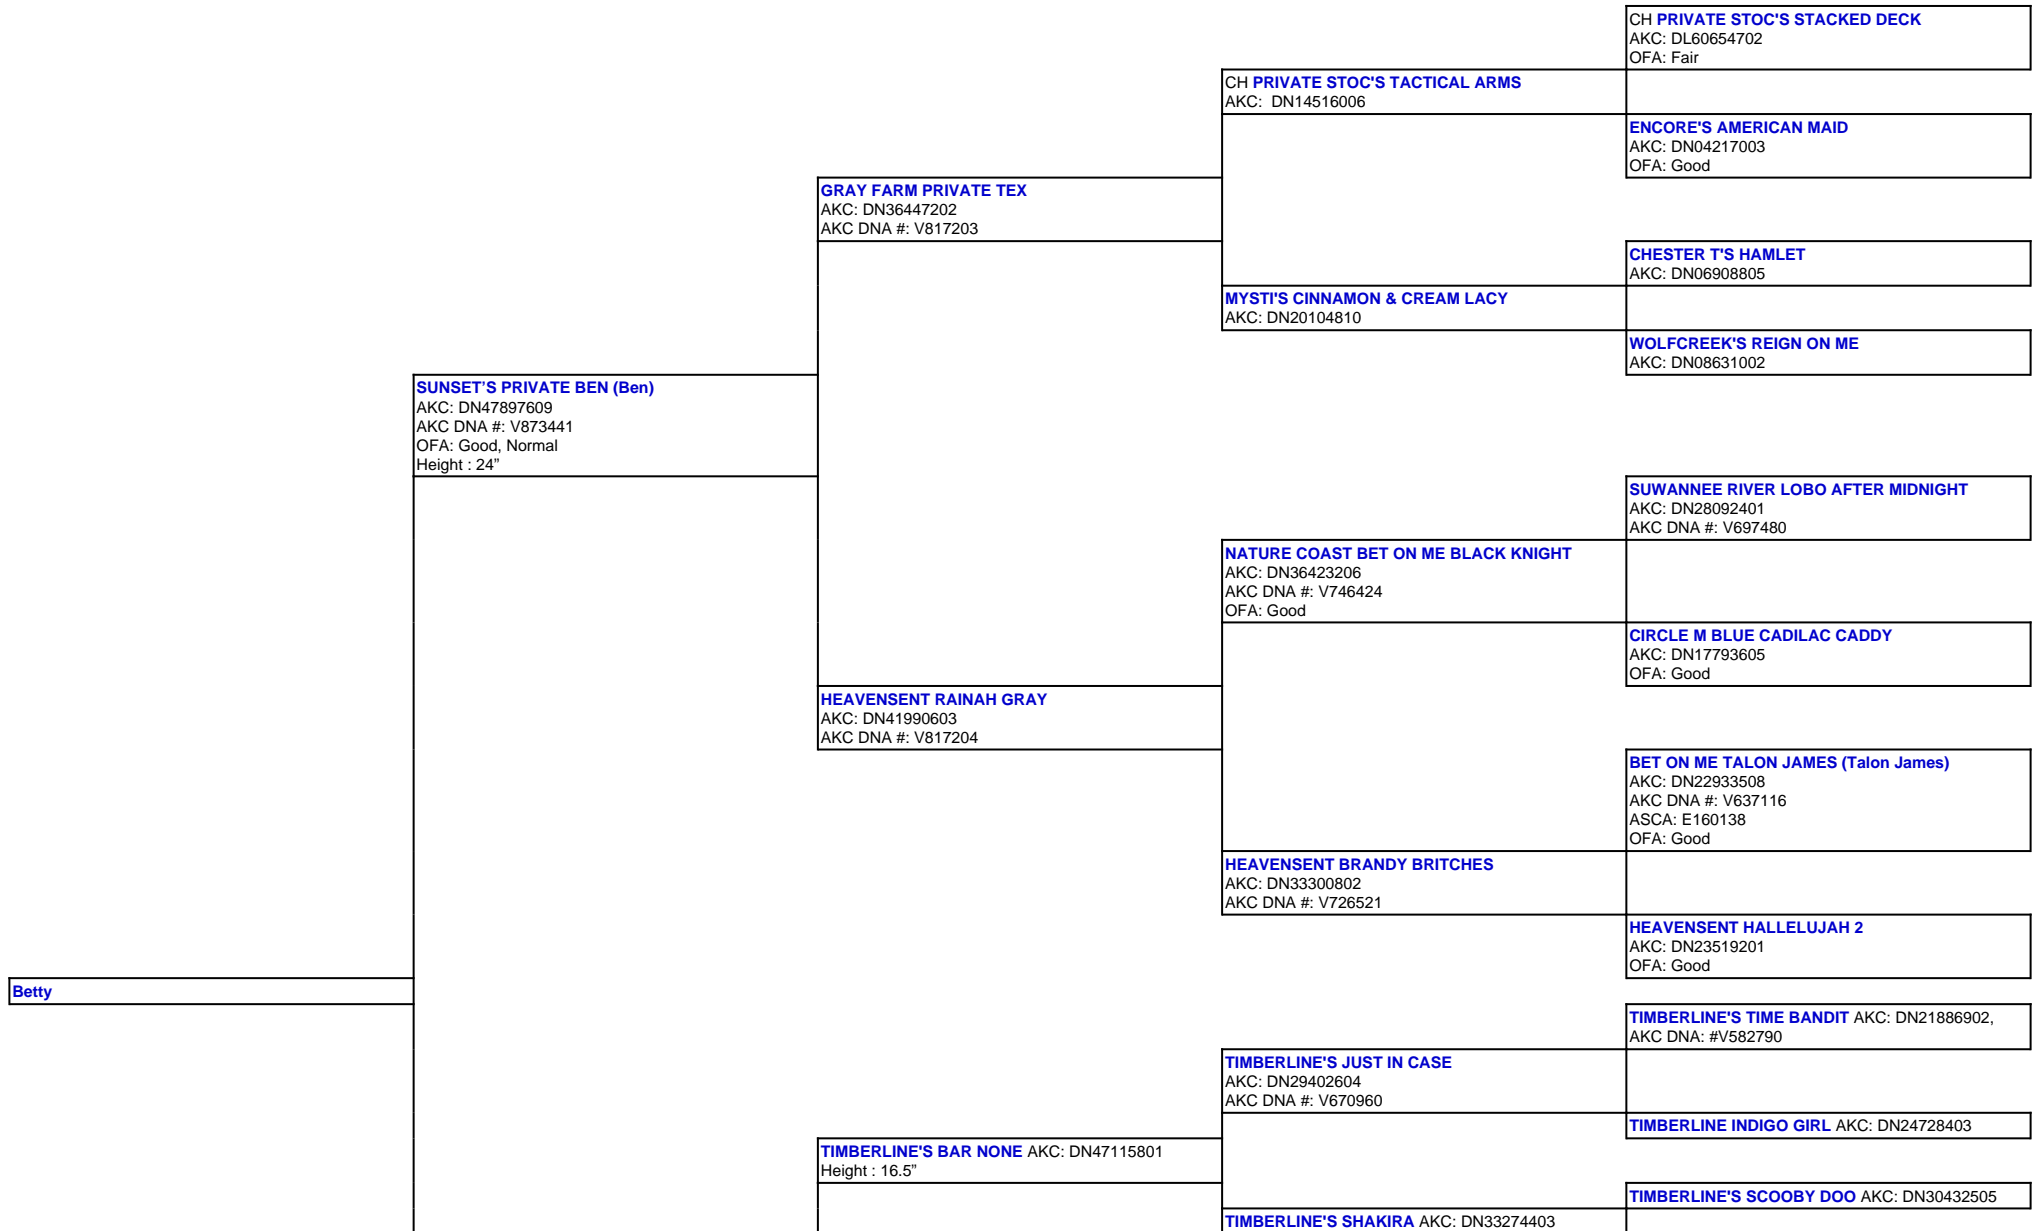

For a more detailed version of this pedigree:
<https://www.sunsetranchaussies.com/profile/betty>

Pedigree For:
 Betty

TIMBERLINE LITTLE RIVER BLACK MAGIC (Lizzie)
AKC: DN50974904
Height : 19.5"

TIMBERLINE'S ADA'S REZAL AKC: DN47339507
Height : 15.5"

TIMBERLINE TOTAL ECLIPSE AKC: DN24734001
(03-10)

BLUEBELL HOLLOW BINGBANGBOOM AKC:
DN14984802 (08-07), AKC DNA: #V548112

TIMBERLINE'S LAZER EYES OF BLUE AKC:
DN32134001 (04-13), AKC DNA: #V742638

TIMBERLINE'S BLUE EYED OPAL AKC: DN24778201
(09-10)

TIMBERLINE'S WOW FACTOR AKC: DN20927701
(02-10), AKC DNA: #V612002

TIMBERLINE'S TRADEMARK AKC: DN32973702

TIMBERLINE'S HERE COMES TROUBLE AKC
DN26505704