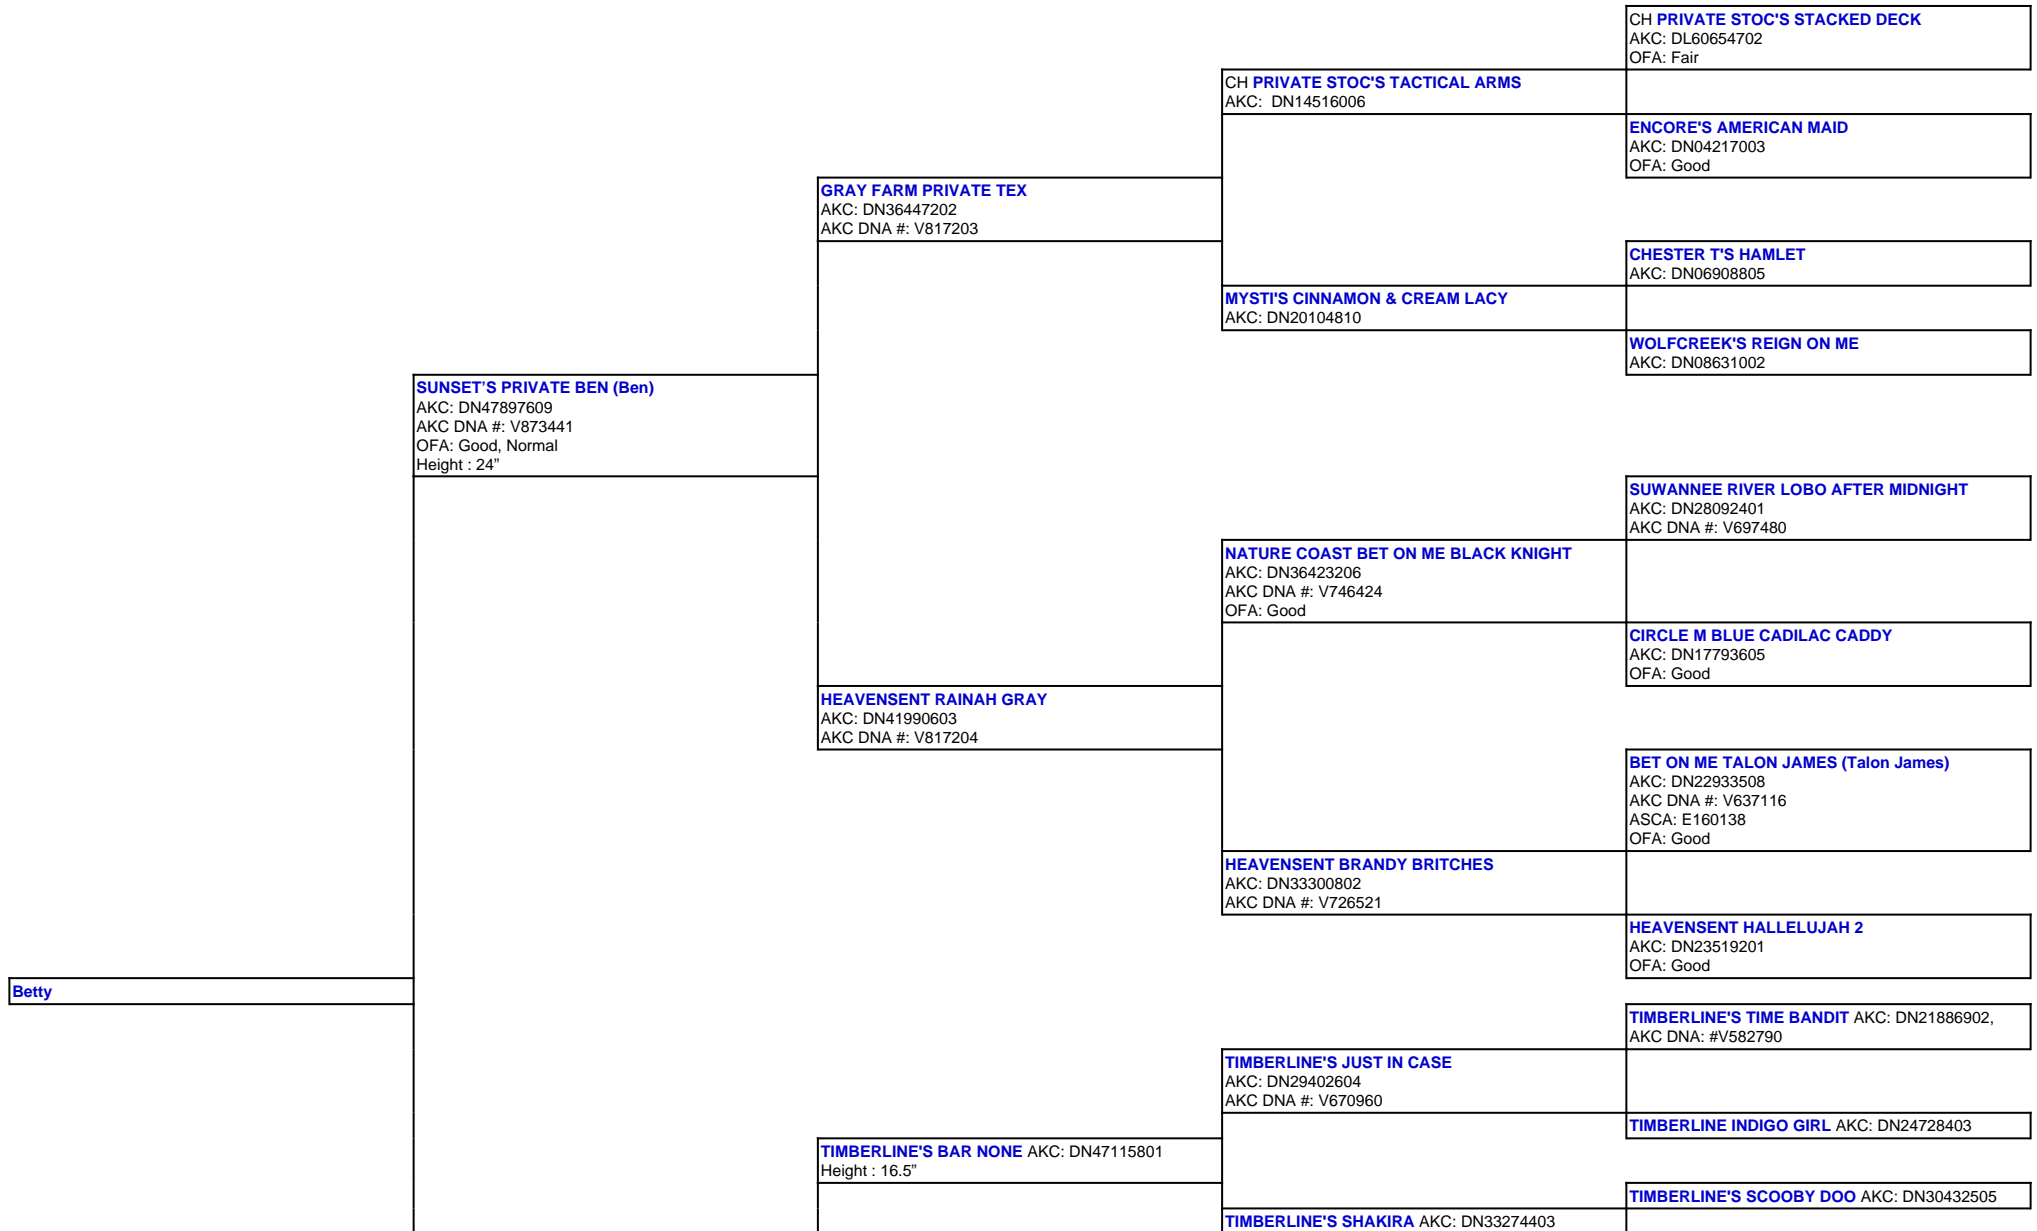

For a more detailed version of this pedigree:  
<https://www.sunsetranchaussies.com/profile/betty>

Pedigree For:  
 Betty

**TIMBERLINE LITTLE RIVER BLACK MAGIC (Lizzie)**  
AKC: DN50974904  
Height : 19.5"

**TIMBERLINE'S ADA'S REZAL** AKC: DN47339507  
Height : 15.5"

**TIMBERLINE TOTAL ECLIPSE** AKC: DN24734001  
(03-10)

**BLUEBELL HOLLOW BINGBANGBOOM** AKC:  
DN14984802 (08-07), AKC DNA: #V548112

**TIMBERLINE'S LAZER EYES OF BLUE** AKC:  
DN32134001 (04-13), AKC DNA: #V742638

**TIMBERLINE'S BLUE EYED OPAL** AKC: DN24778201  
(09-10)

**TIMBERLINE'S WOW FACTOR** AKC: DN20927701  
(02-10), AKC DNA: #V612002

**TIMBERLINE'S TRADEMARK** AKC: DN32973702

**TIMBERLINE'S HERE COMES TROUBLE** AKC  
DN26505704