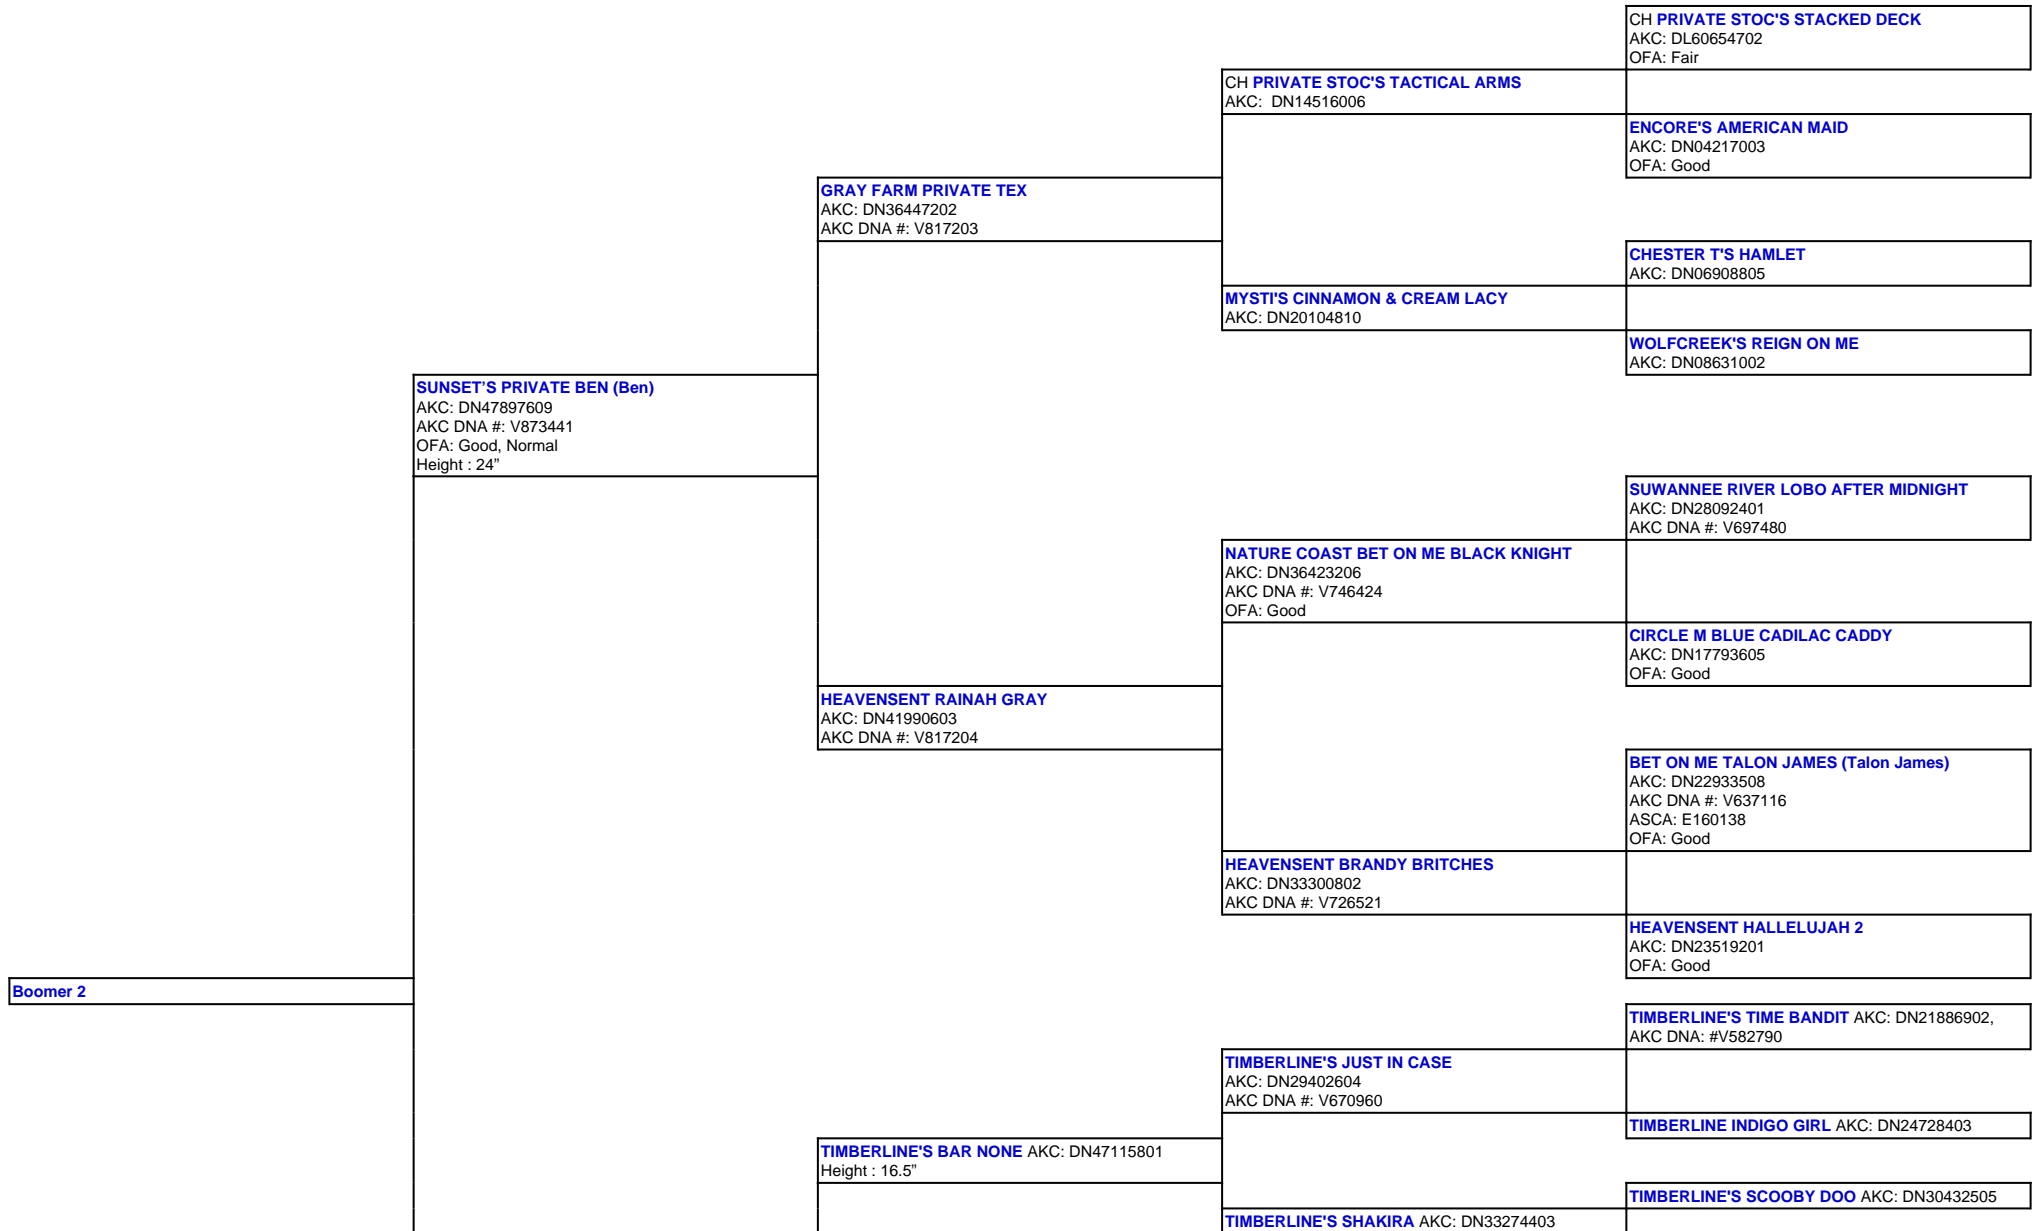

For a more detailed version of this pedigree:  
<https://www.sunsetranchaussies.com/profile/boomer-2>

Pedigree For:  
 Boomer 2

**TIMBERLINE LITTLE RIVER BLACK MAGIC (Lizzie)**  
AKC: DN50974904  
Height : 19.5"

**TIMBERLINE'S ADA'S REZAL** AKC: DN47339507  
Height : 15.5"

**TIMBERLINE TOTAL ECLIPSE** AKC: DN24734001  
(03-10)

**BLUEBELL HOLLOW BINGBANGBOOM** AKC:  
DN14984802 (08-07), AKC DNA: #V548112

**TIMBERLINE'S LAZER EYES OF BLUE** AKC:  
DN32134001 (04-13), AKC DNA: #V742638

**TIMBERLINE'S BLUE EYED OPAL** AKC: DN24778201  
(09-10)

**TIMBERLINE'S WOW FACTOR** AKC: DN20927701  
(02-10), AKC DNA: #V612002

**TIMBERLINE'S TRADEMARK** AKC: DN32973702

**TIMBERLINE'S HERE COMES TROUBLE** AKC  
DN26505704