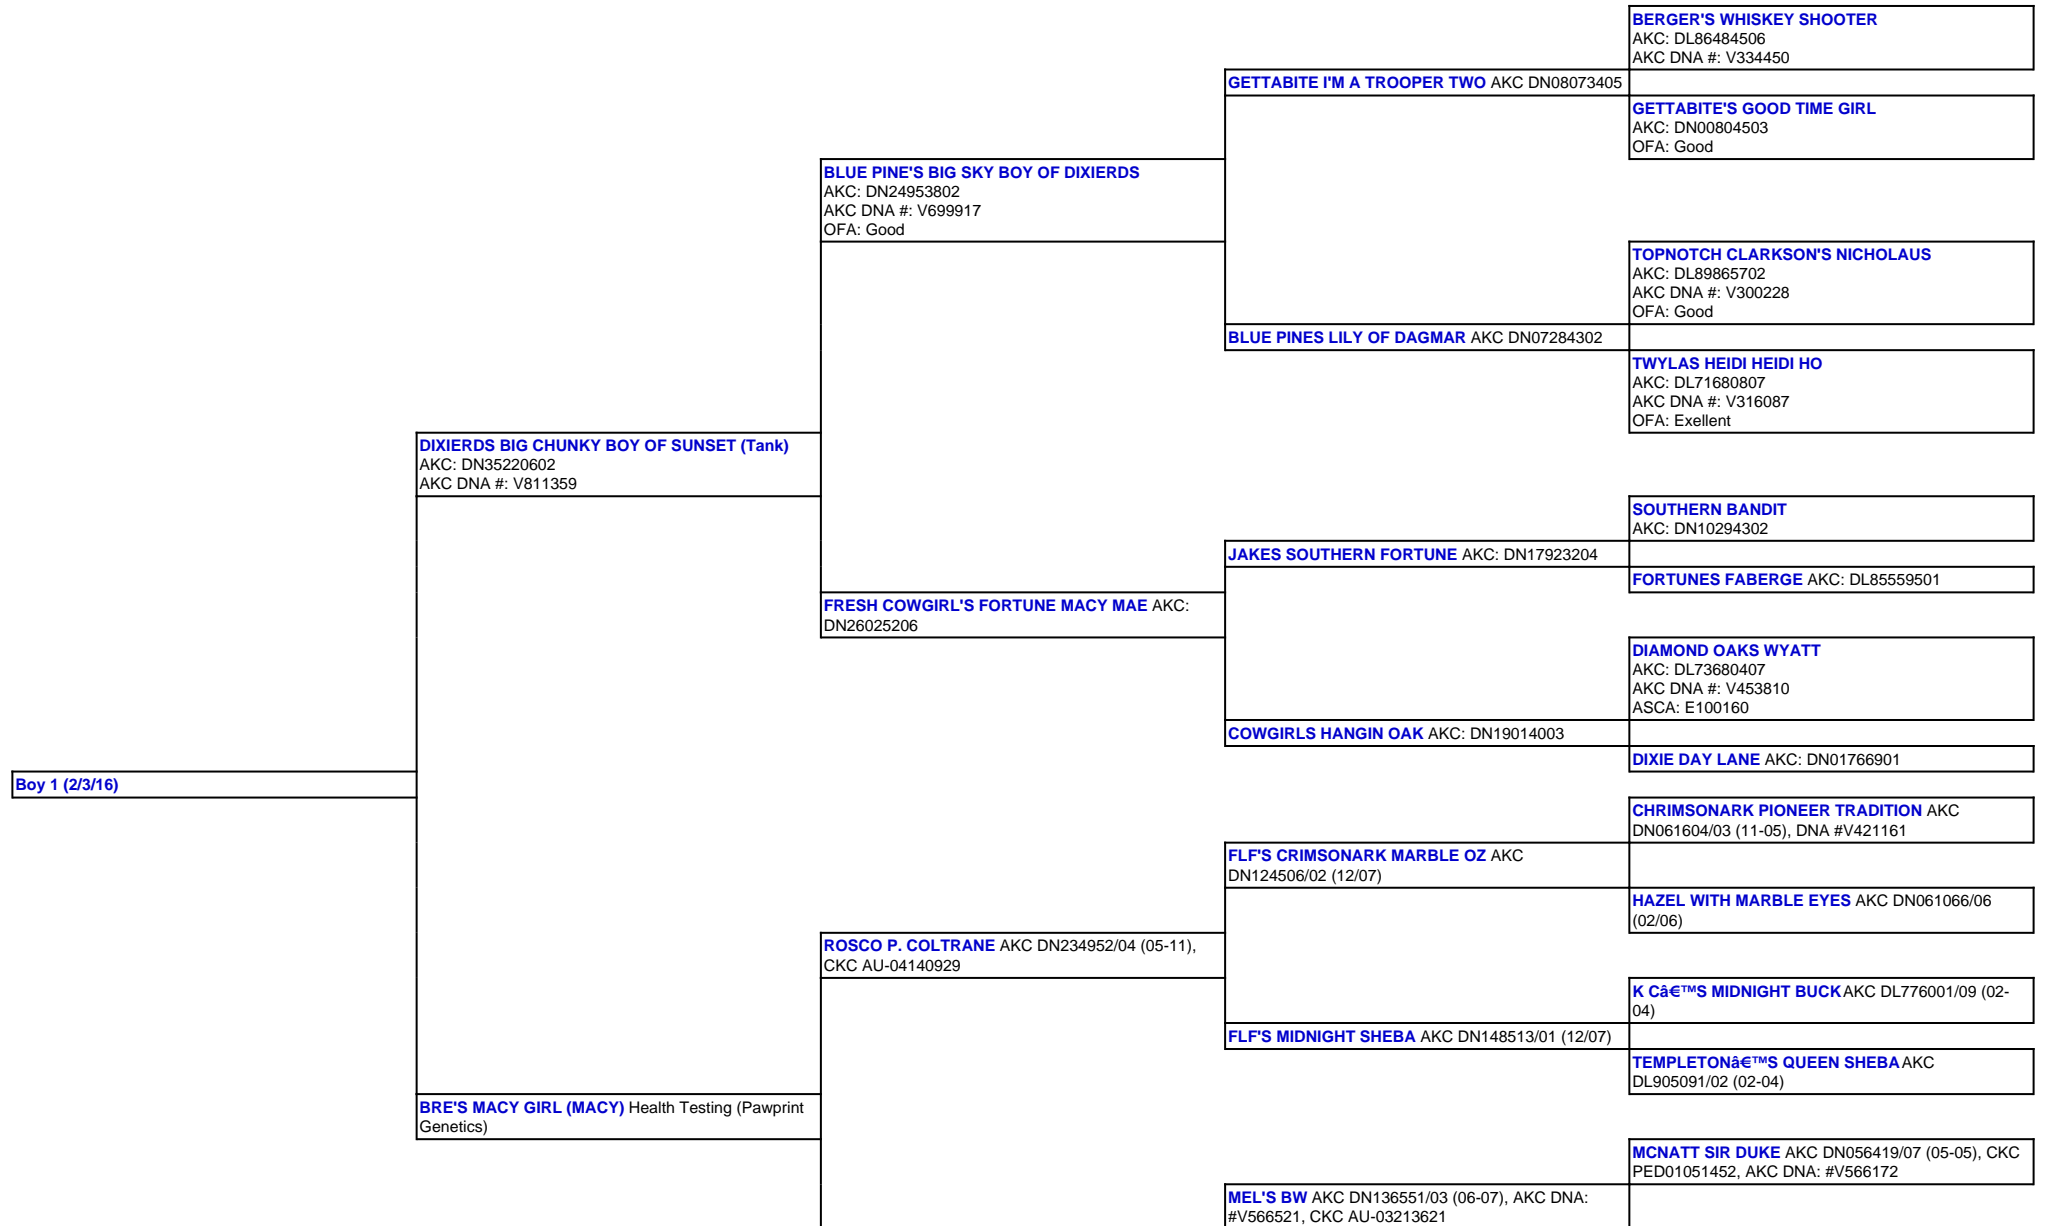

For a more detailed version of this pedigree:
<https://www.sunsetranchaussies.com/profile/boy-1-2-3-16>

Pedigree For:
Boy 1 (2/3/16)

EVANS MACY GIRL CKC AU-04563521

MCNATT'S LITTLE SOPHIE AKC DN044530/10 (05-05), CKC AU-03213617

COMPTON'S ONE TUFF ACT TO

EVANS QUEEN OF SHEBA CKC AU-03878994

HILLTOPS SYDNEY SNOWBELLE