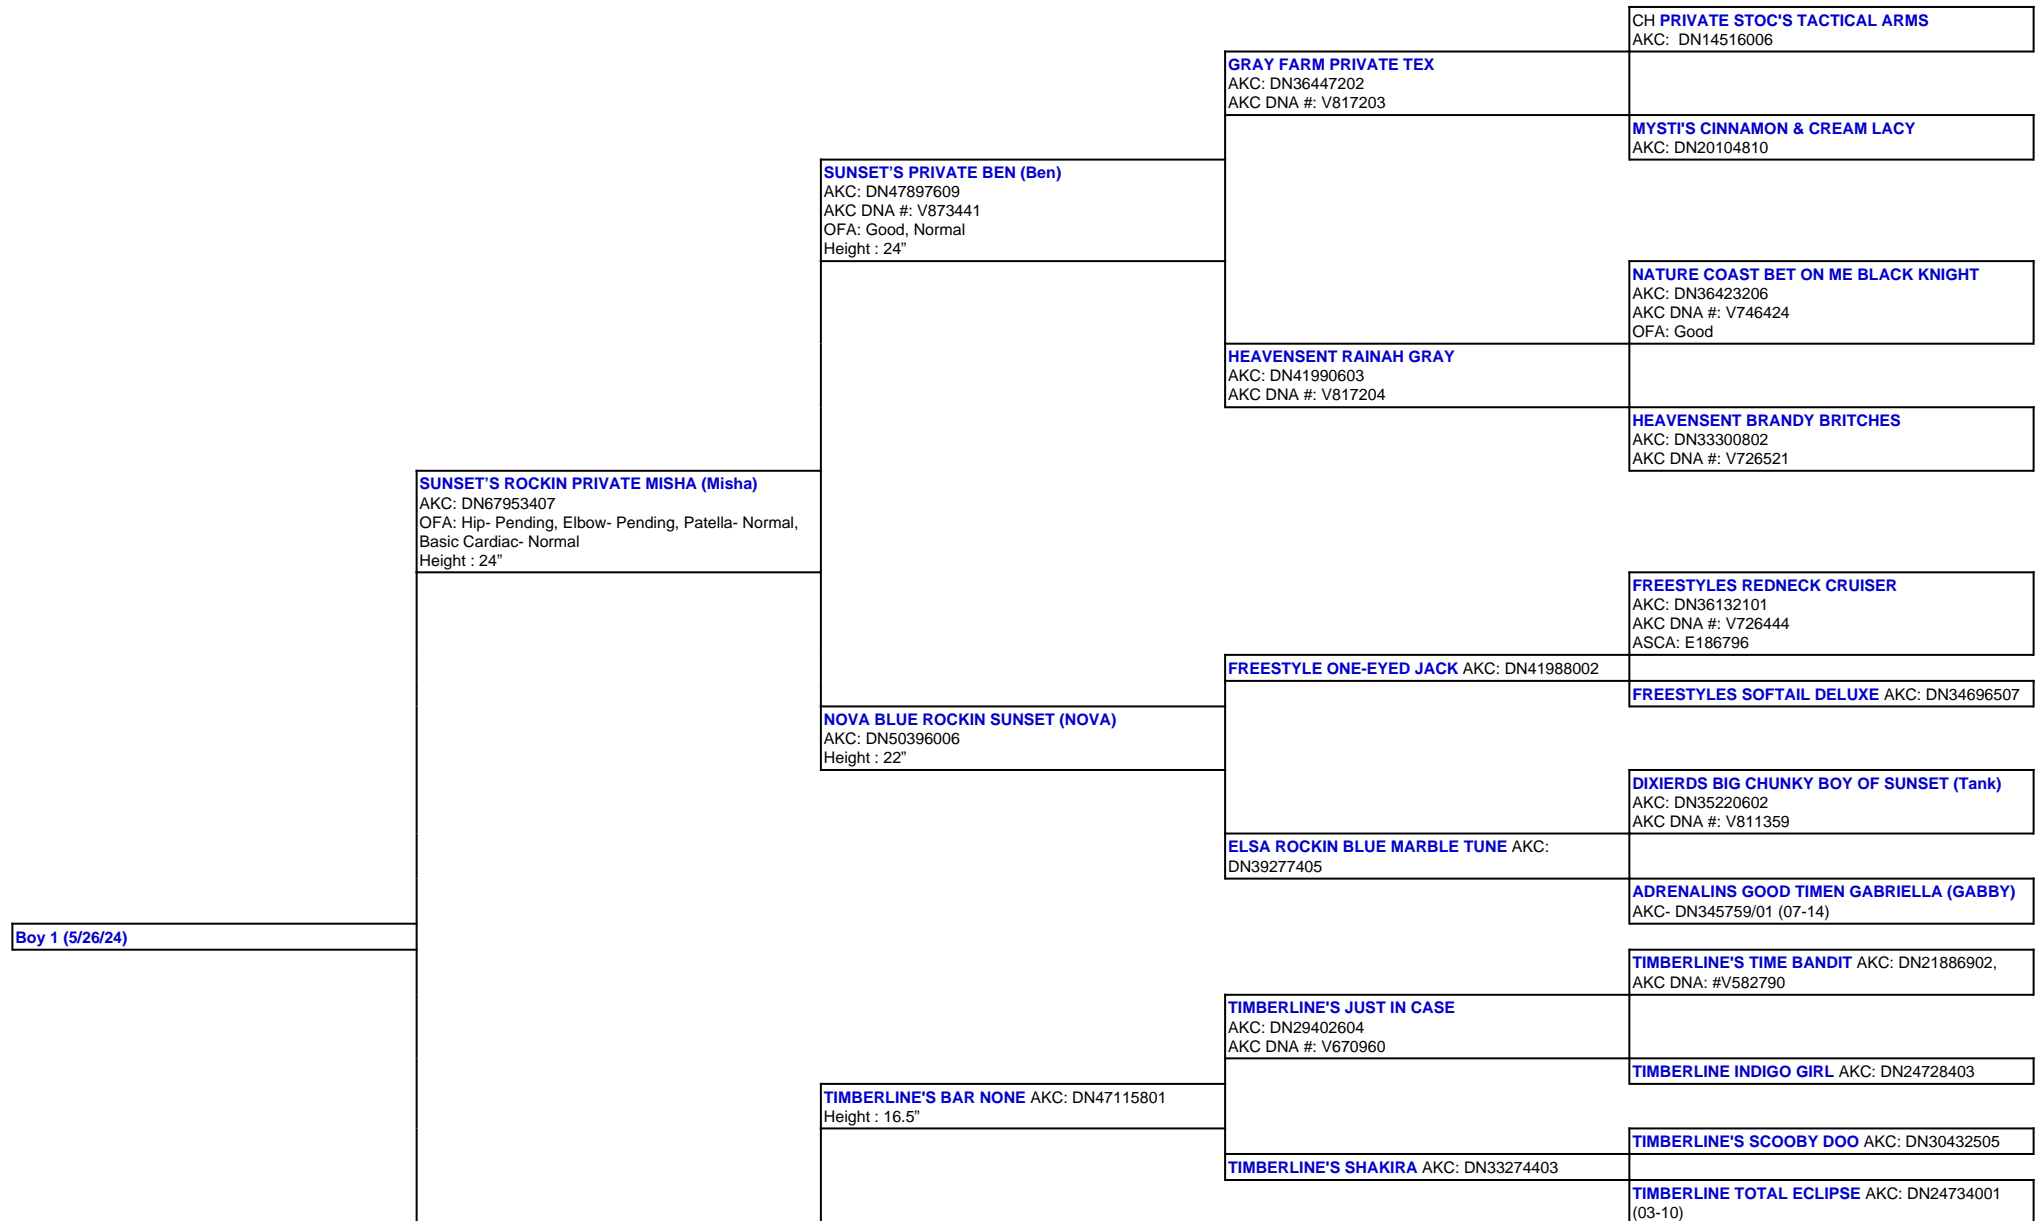

For a more detailed version of this pedigree:

<https://www.sunsetranchaussies.com/profile/boy-1-5-26-24>

Pedigree For:  
Boy 1 (5/26/24)

**TIMBERLINE LITTLE RIVER BLACK MAGIC (Lizzie)**  
AKC: DN50974904  
Height : 19.5"

**TIMBERLINE'S ADA'S REZAL** AKC: DN47339507  
Height : 15.5"

**TIMBERLINE'S LAZER EYES OF BLUE** AKC:  
DN32134001 (04-13), AKC DNA: #V742638

**BLUEBELL HOLLOW BINGBANGBOOM** AKC:  
DN14984802 (08-07), AKC DNA: #V548112

**TIMBERLINE'S BLUE EYED OPAL** AKC: DN24778201  
(09-10)

**TIMBERLINE'S WOW FACTOR** AKC: DN20927701  
(02-10), AKC DNA: #V612002

**TIMBERLINE'S TRADEMARK** AKC: DN32973702

**TIMBERLINE'S HERE COMES TROUBLE** AKC  
DN26505704