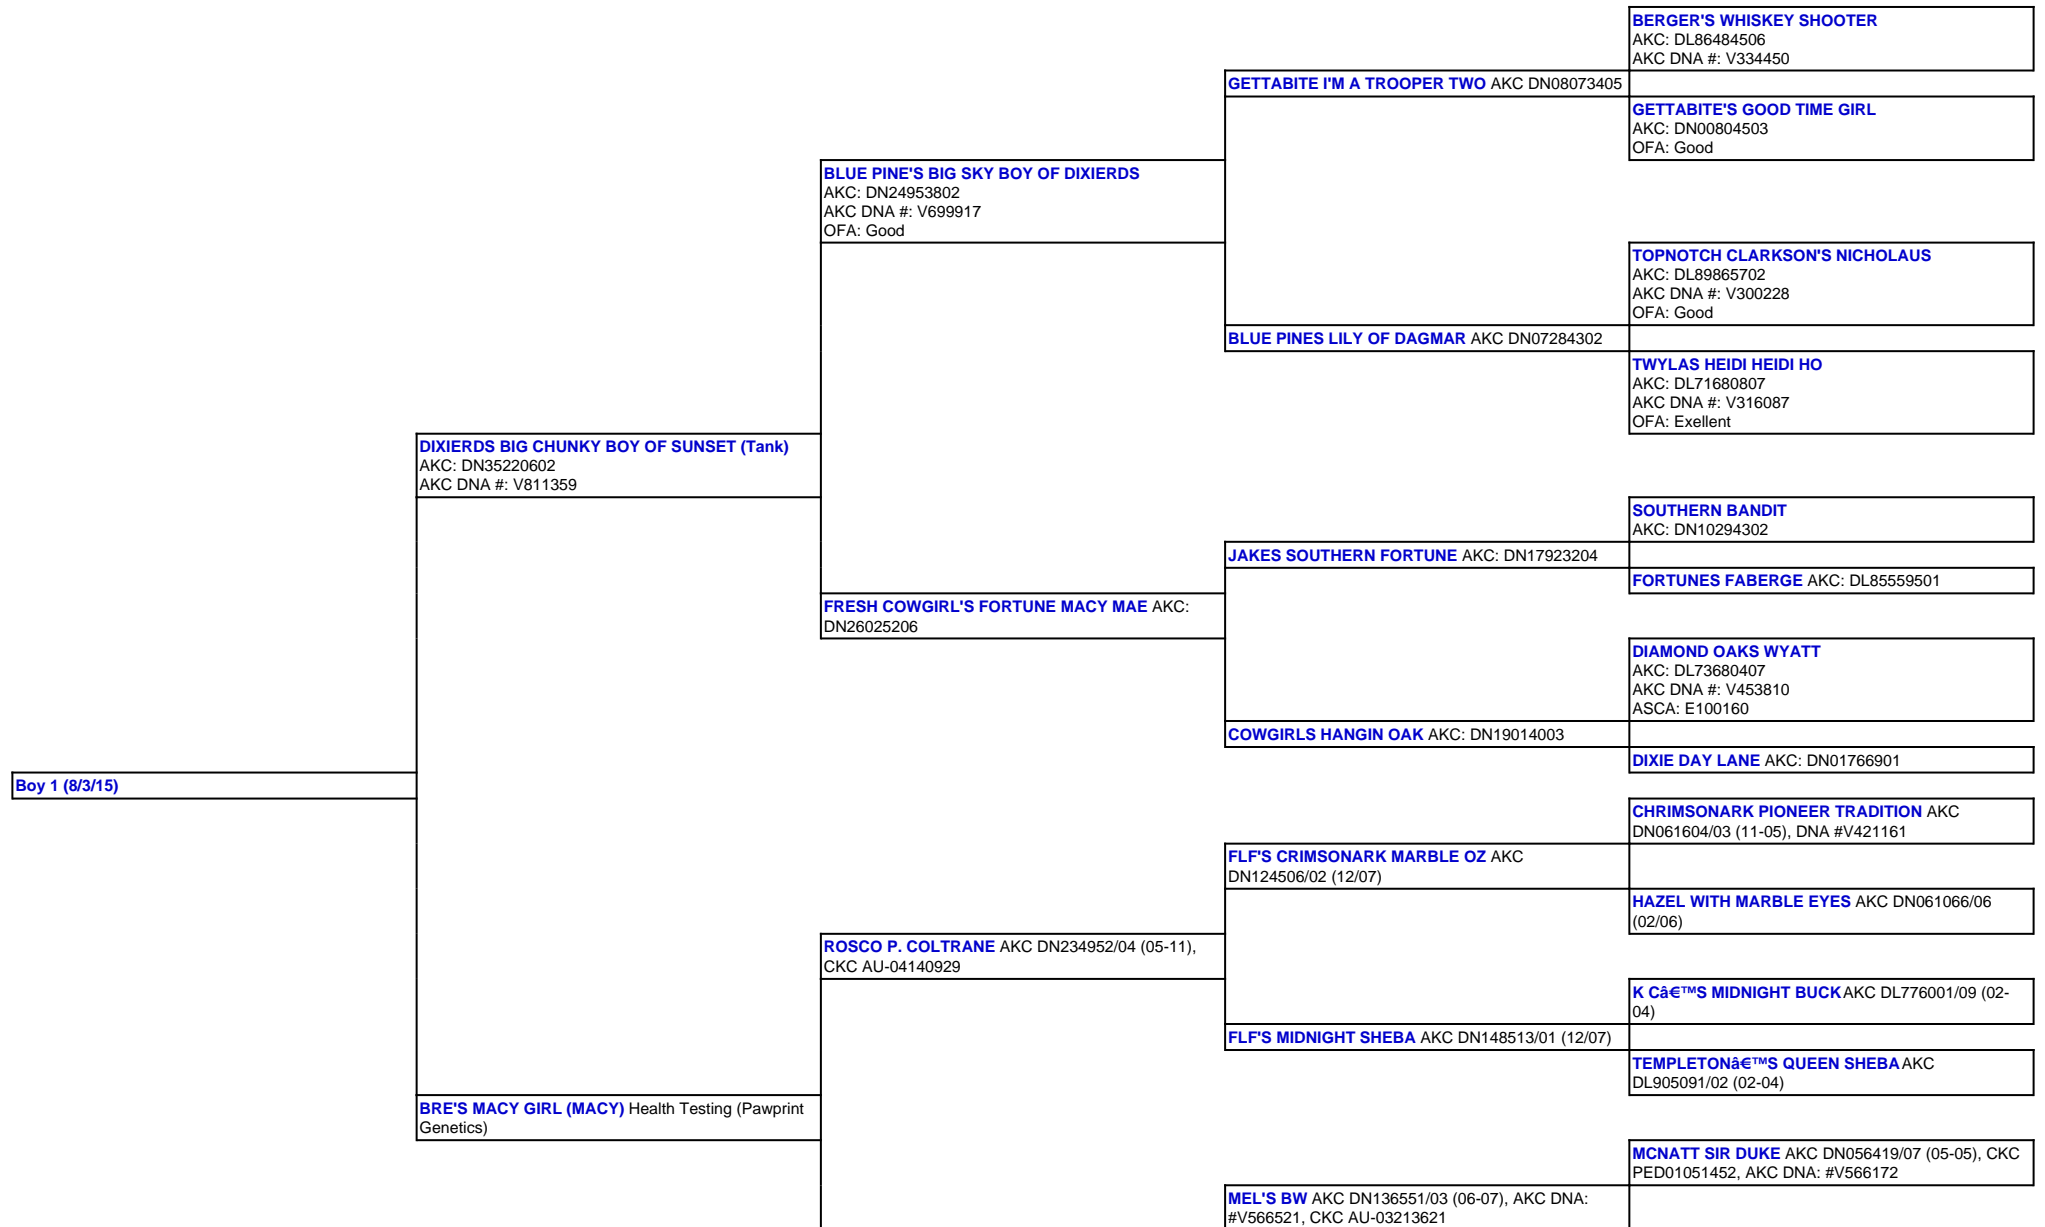

For a more detailed version of this pedigree:
<https://www.sunsetranchaussies.com/profile/boy-1-8-3-15>

Pedigree For:
 Boy 1 (8/3/15)

EVANS MACY GIRL CKC AU-04563521

MCNATT'S LITTLE SOPHIE AKC DN044530/10 (05-05), CKC AU-03213617

COMPTON'S ONE TUFF ACT TO

EVANS QUEEN OF SHEBA CKC AU-03878994

HILLTOPS SYDNEY SNOWBELLE