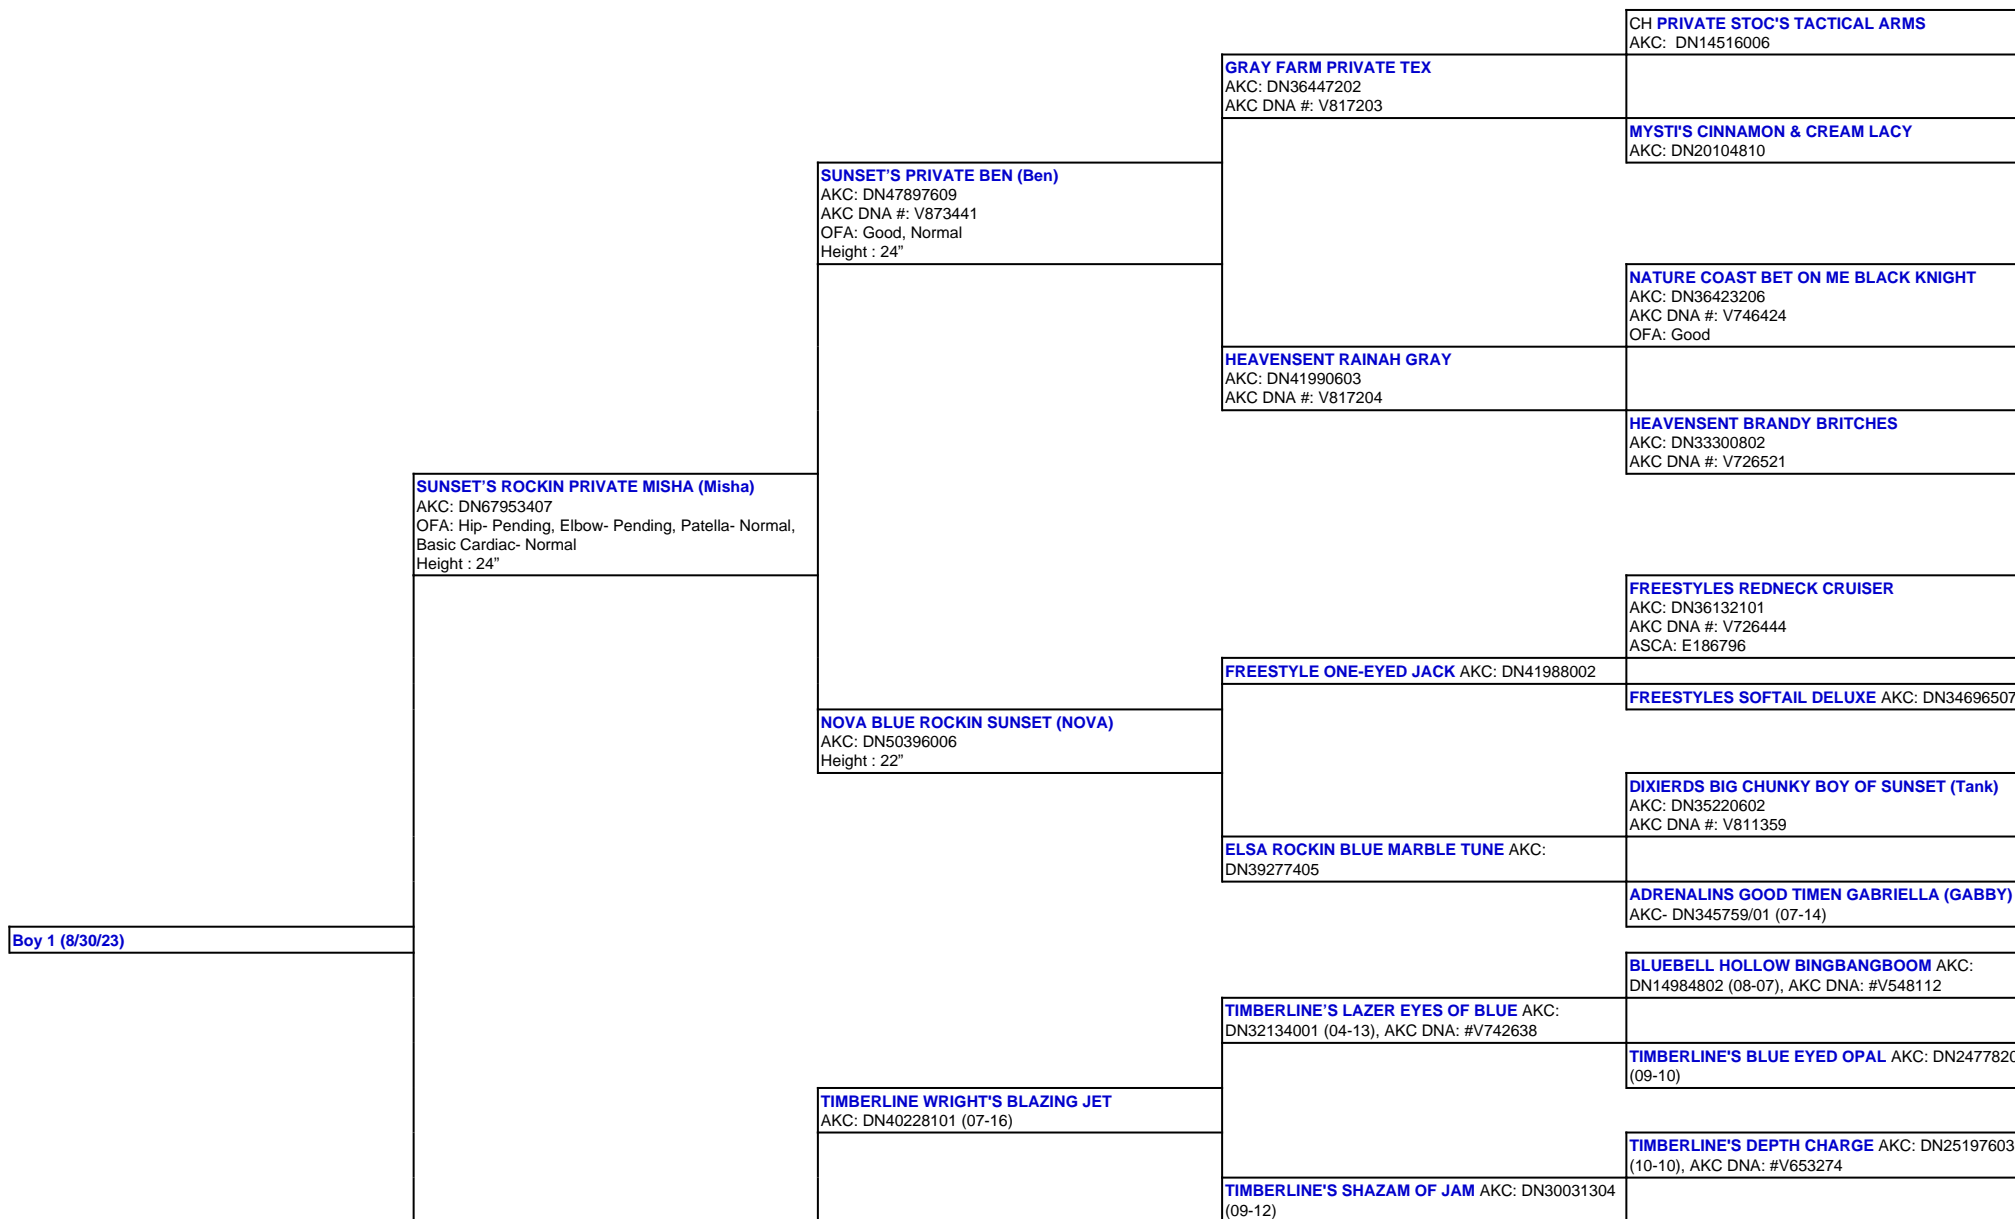

For a more detailed version of this pedigree:

<https://www.sunsetranchaussies.com/profile/boy-1-8-30-23>

Pedigree For:
Boy 1 (8/30/23)

ARROW H'S LUCIE (Lucie)
AKC: DN50133004
OFA: OFA55G, OFEL55
Height : 20.5"

CANYON CREEK LUCKY H'S ZOEY AKC
DN43895304 (02-17)

TIMBERLINE'S SMOKIN' BLACK POWDER AKC:
DN37724001 (05-15), AKC DNA: #V747743

TIMBERLINE'S FANCY GIRL BRIT AKC: DN33773804
(07-15)

TIMBERLINE'S JAMBALINA AKC: DN25197405 (09-10)

TIMBERLINE'S WOW FACTOR AKC: DN20927701
(02-10), AKC DNA: #V612002

TIMBERLINES'S BIT OF BLUE AKC: DN30432805
(09-12)

MILL CREEK'S PATRIOTIC DEVOTION AKC:
DN13201403 (04-08), AKC DNA #V537602

TIMBERLINE'S FANCY GIRL AKC: DN27589512 (11-11)