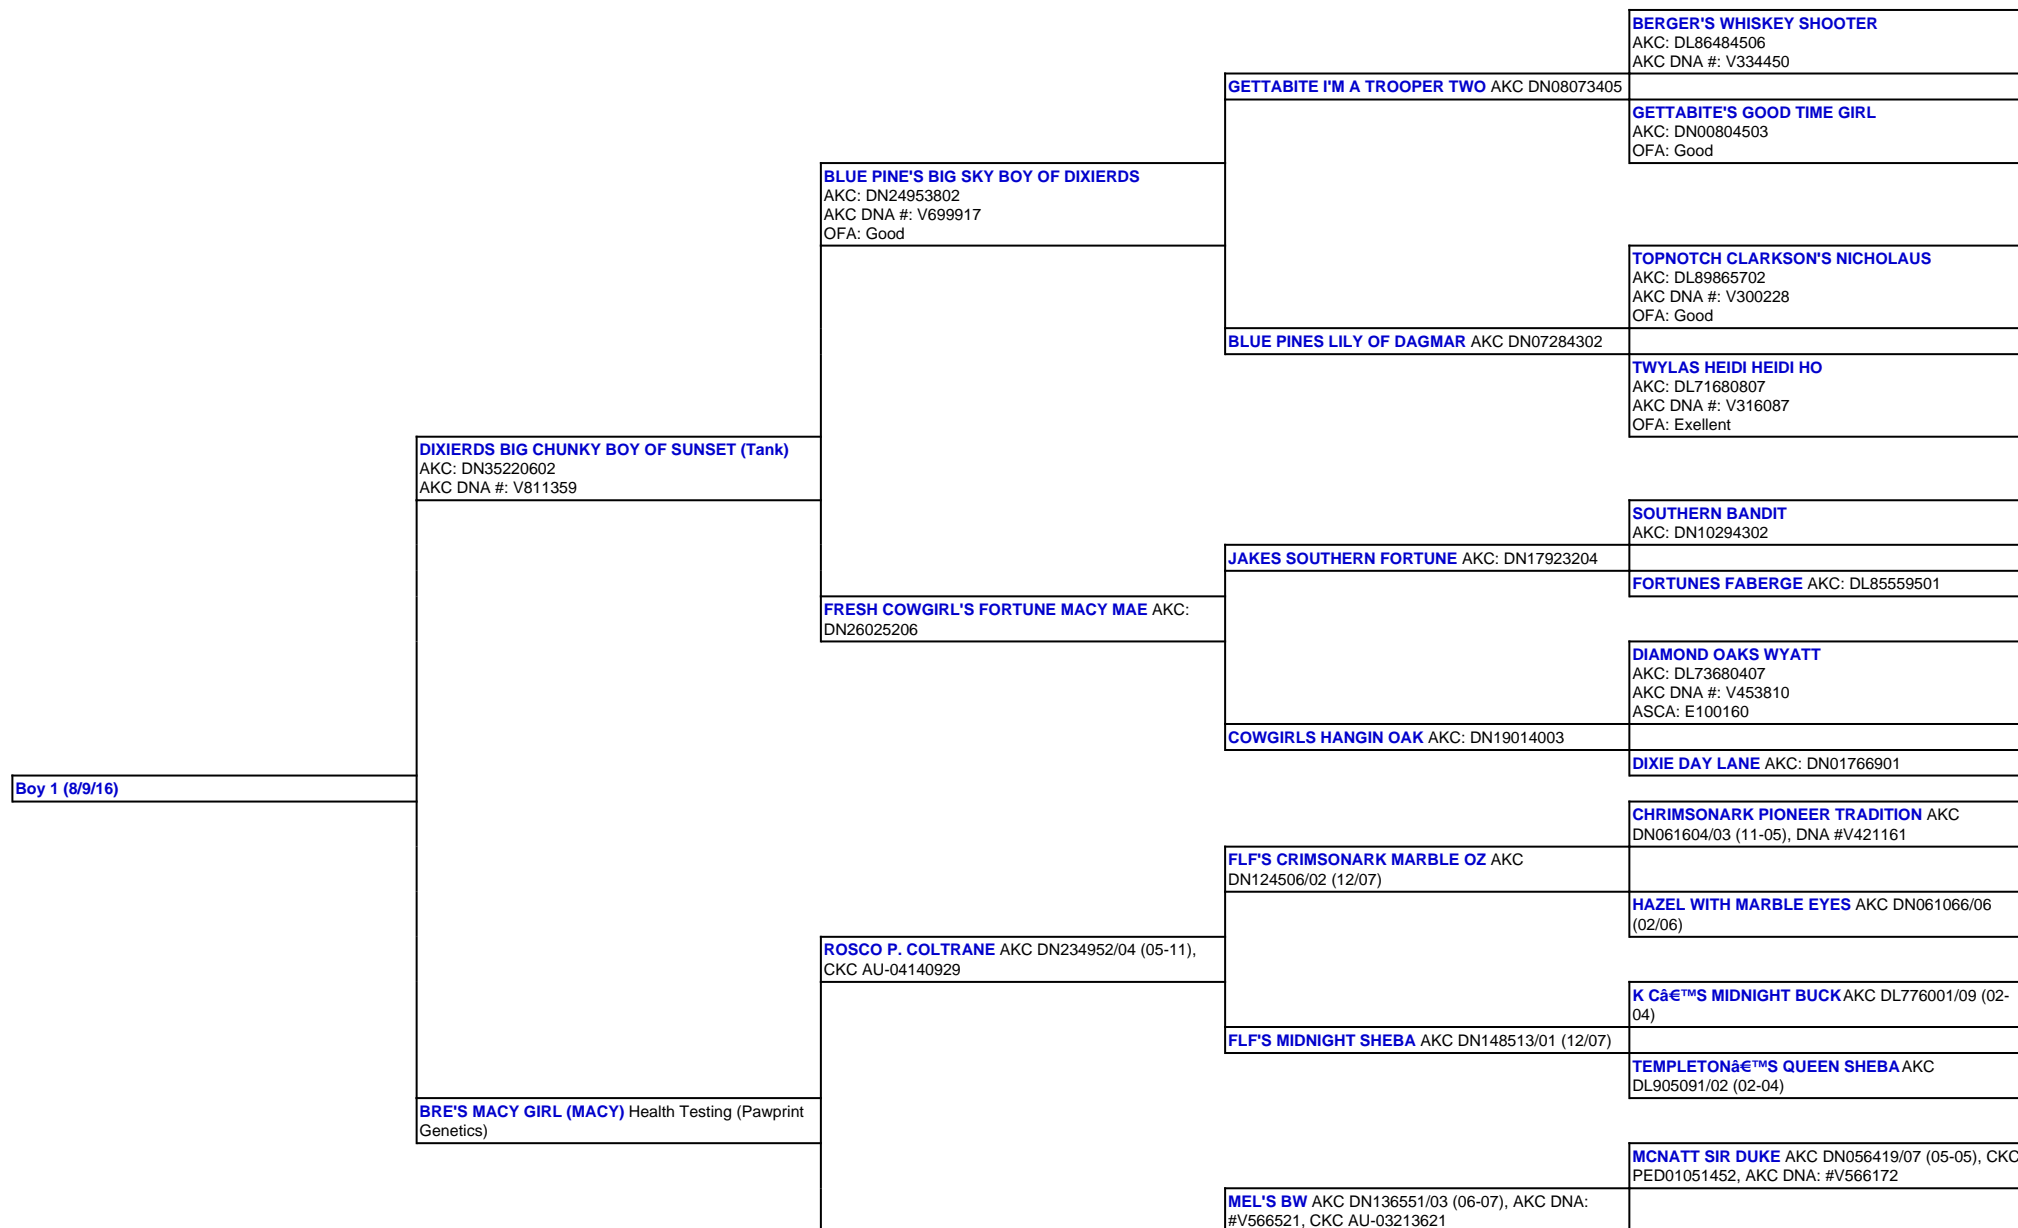

For a more detailed version of this pedigree:
<https://www.sunsetranchaussies.com/profile/boy-1-8-9-16>

Pedigree For:
Boy 1 (8/9/16)

EVANS MACY GIRL CKC AU-04563521

MCNATT'S LITTLE SOPHIE AKC DN044530/10 (05-05), CKC AU-03213617

COMPTON'S ONE TUFF ACT TO

EVANS QUEEN OF SHEBA CKC AU-03878994

HILLTOPS SYDNEY SNOWBELLE