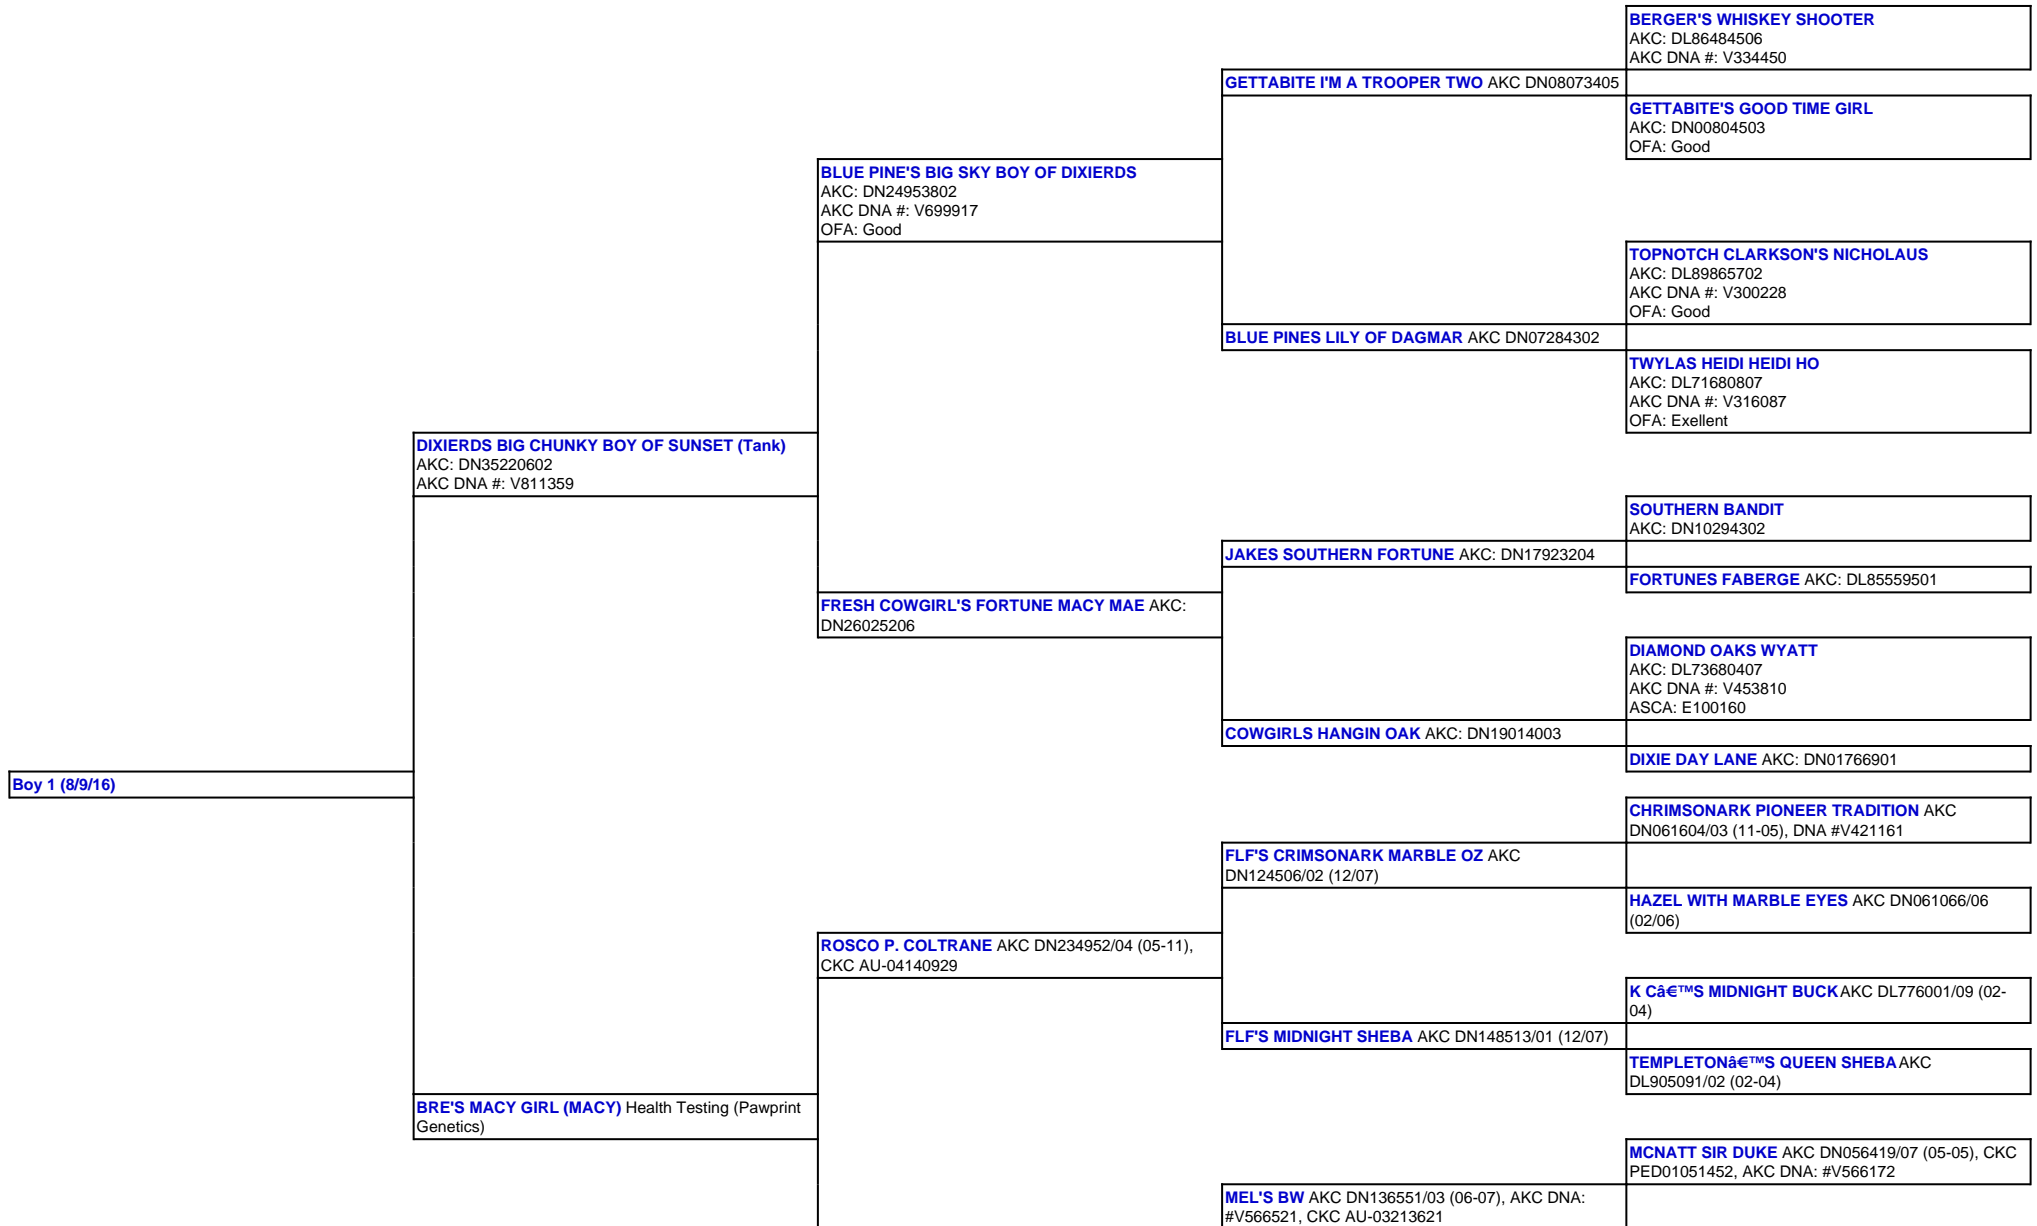

For a more detailed version of this pedigree:
<https://www.sunsetranchaussies.com/profile/boy-1-8-9-16>

Pedigree For:
 Boy 1 (8/9/16)

EVANS MACY GIRL CKC AU-04563521

MCNATT'S LITTLE SOPHIE AKC DN044530/10 (05-05), CKC AU-03213617

COMPTON'S ONE TUFF ACT TO

EVANS QUEEN OF SHEBA CKC AU-03878994

HILLTOPS SYDNEY SNOWBELLE