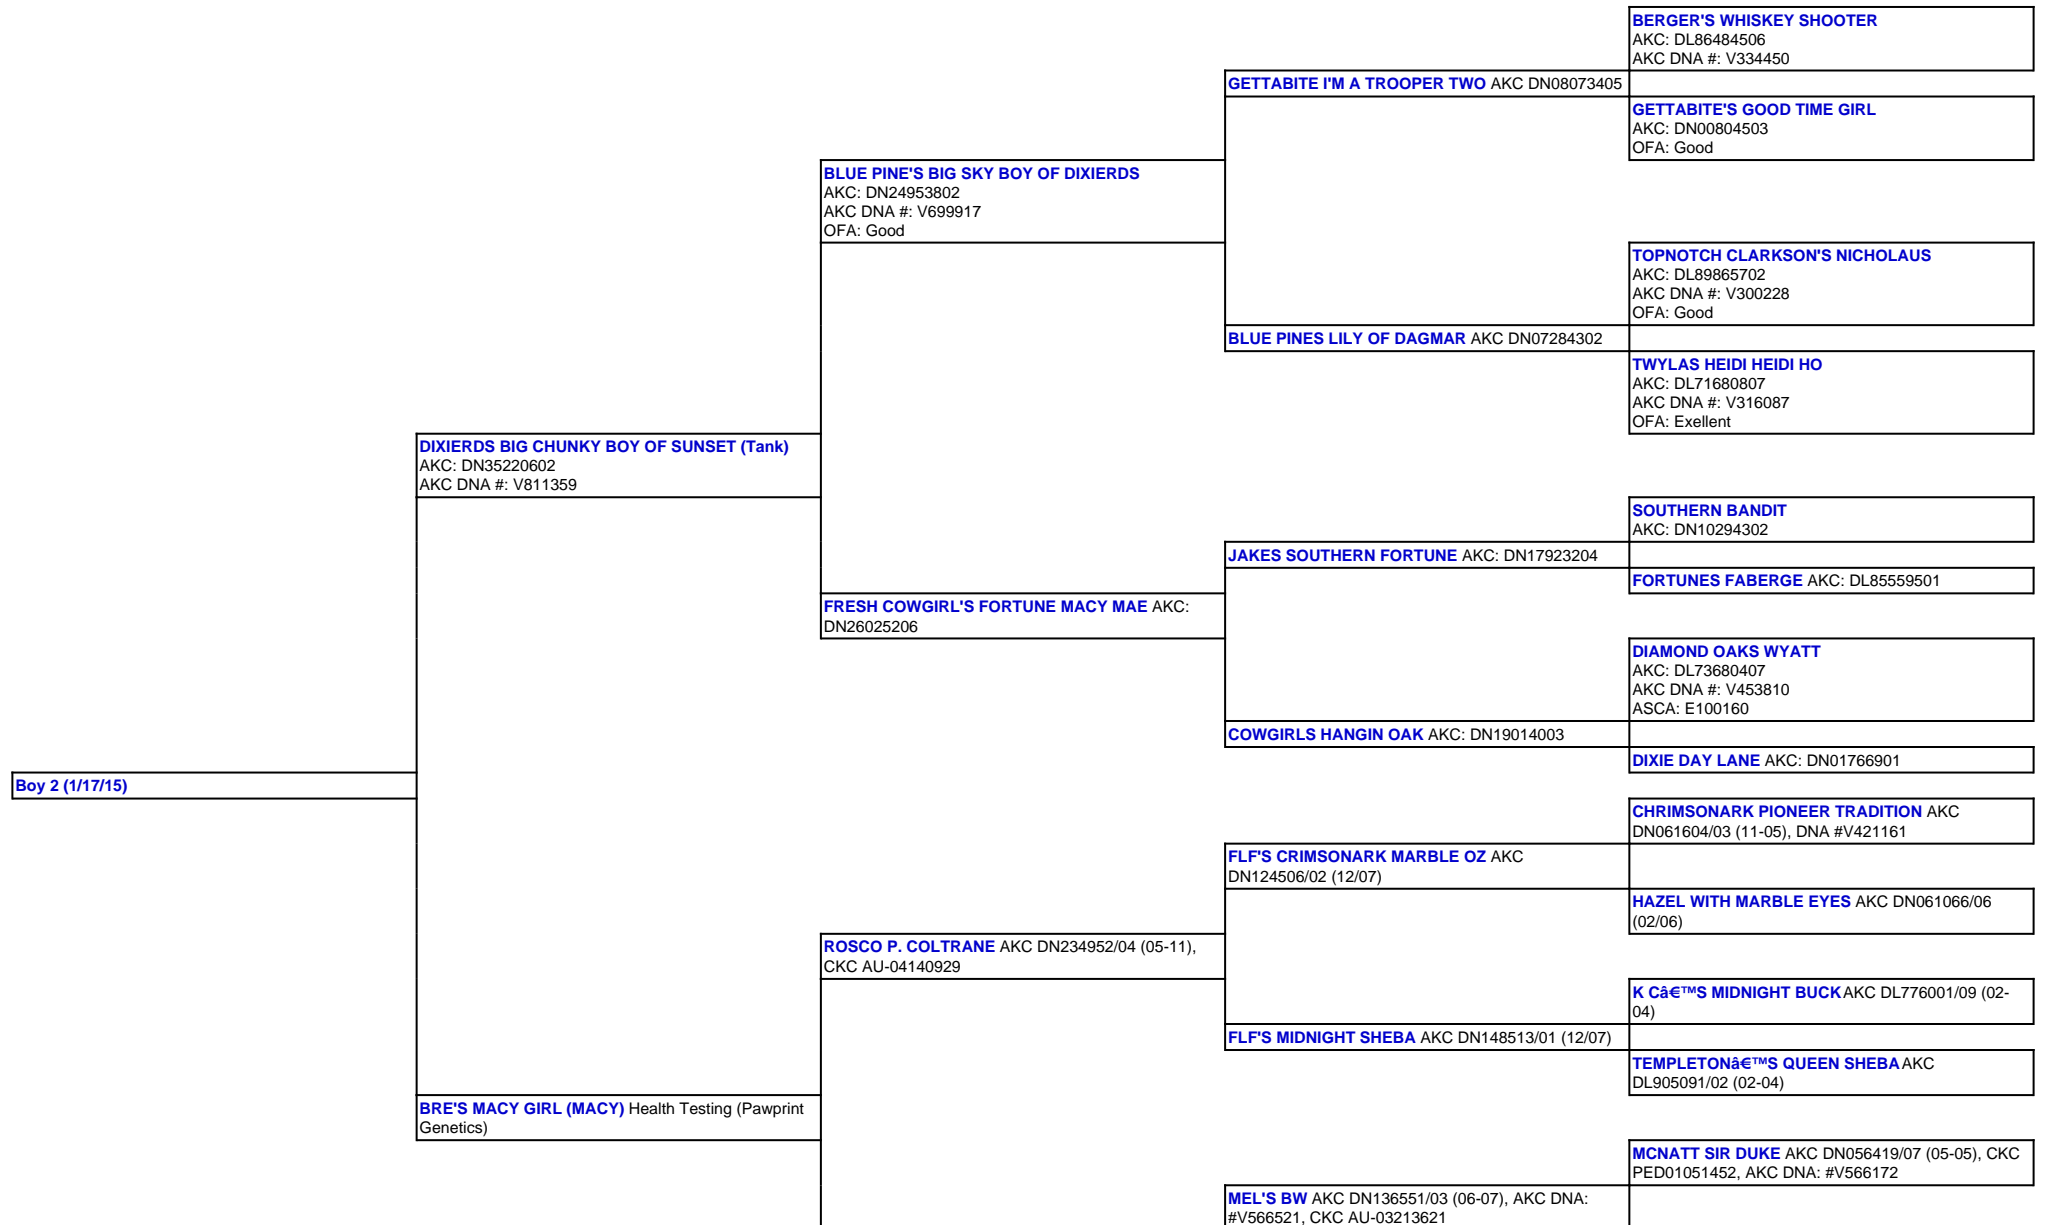

For a more detailed version of this pedigree:

<https://www.sunsetranchaussies.com/profile/boy-2-1-17-15>

Pedigree For:
Boy 2 (1/17/15)

EVANS MACY GIRL CKC AU-04563521

MCNATT'S LITTLE SOPHIE AKC DN044530/10 (05-05), CKC AU-03213617

COMPTON'S ONE TUFF ACT TO

EVANS QUEEN OF SHEBA CKC AU-03878994

HILLTOPS SYDNEY SNOWBELLE