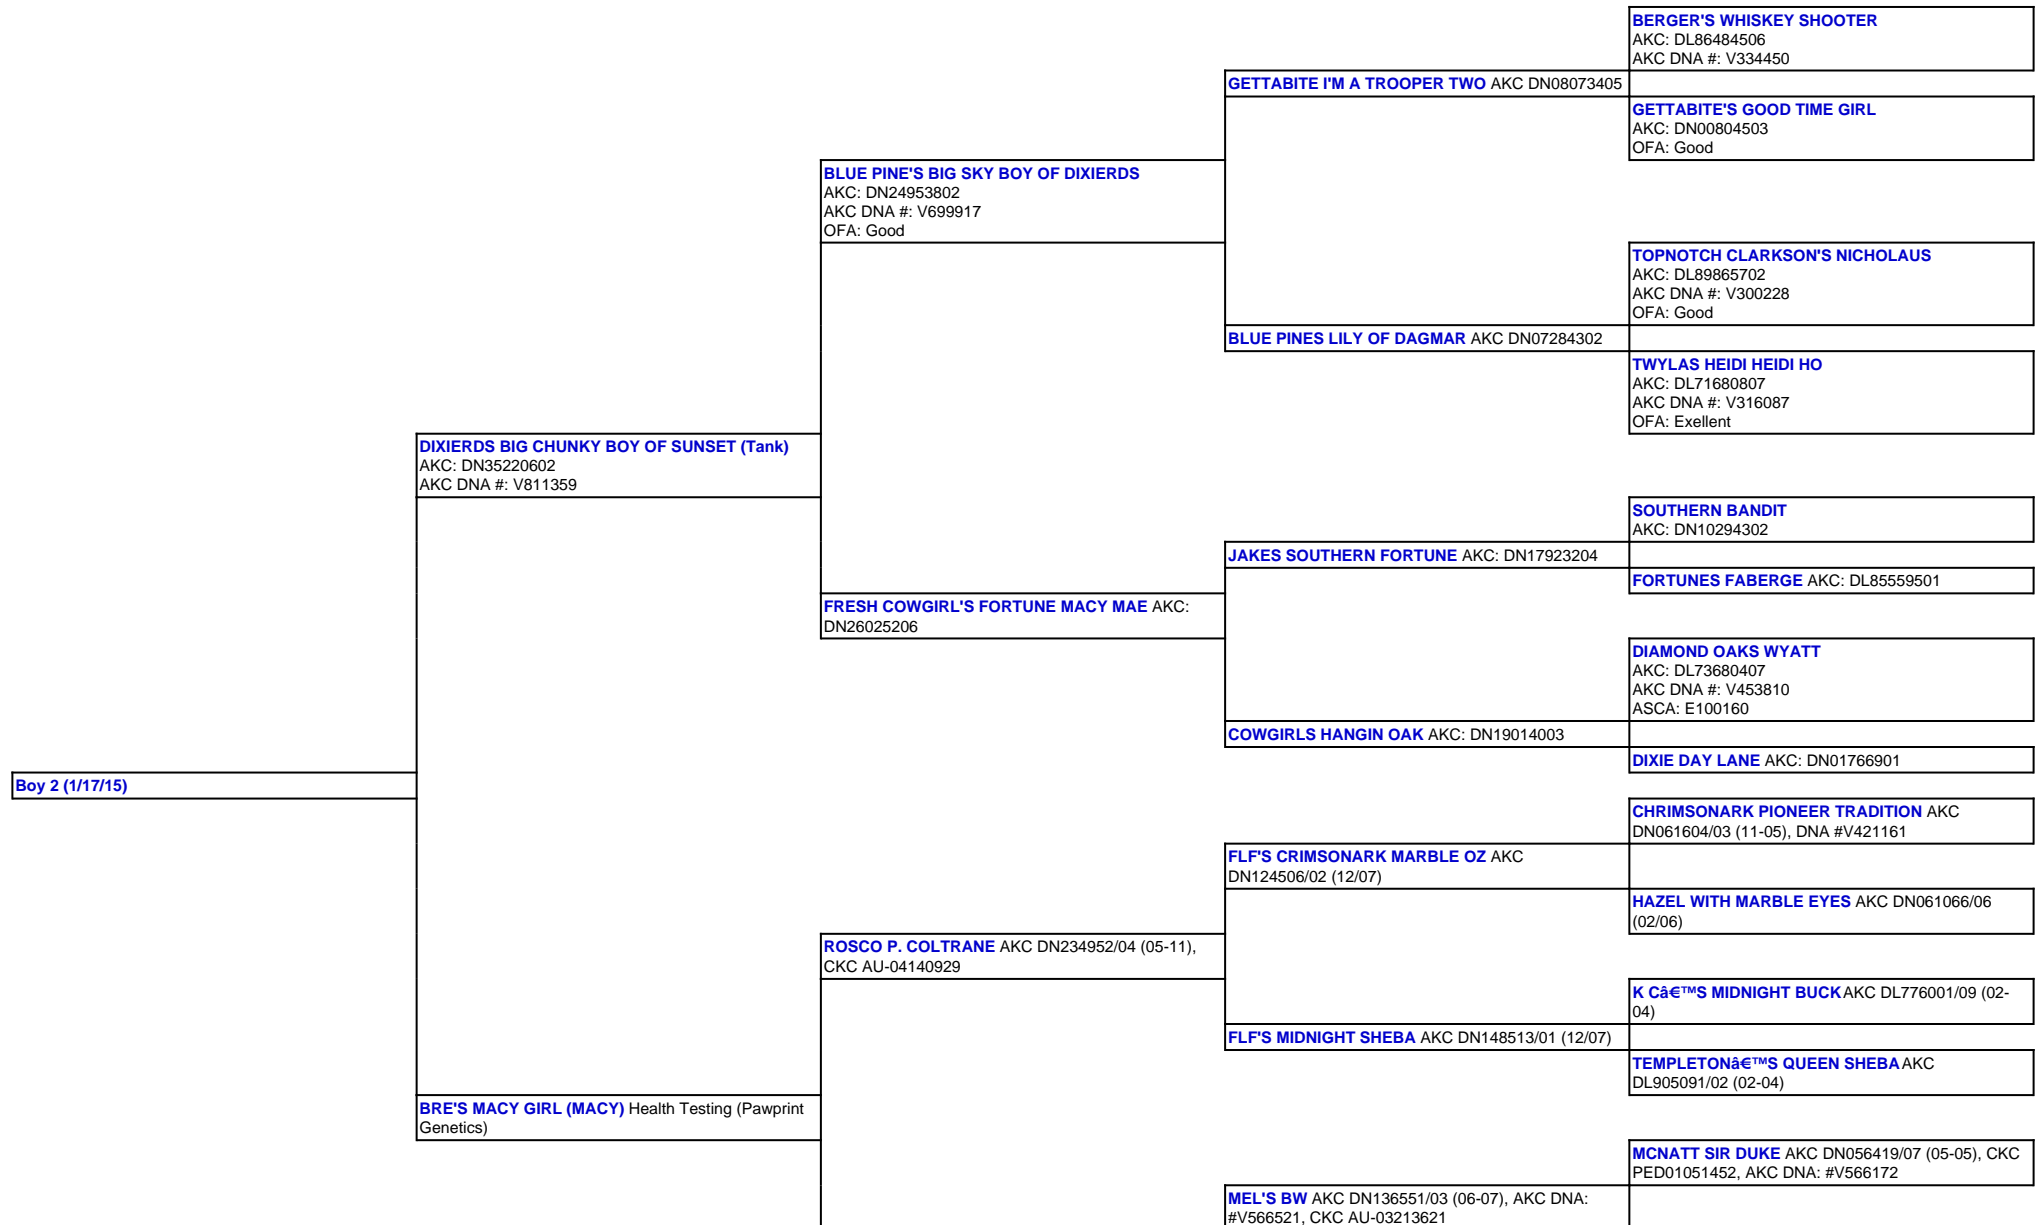

For a more detailed version of this pedigree:

<https://www.sunsetranchaussies.com/profile/boy-2-1-17-15>

Pedigree For:
Boy 2 (1/17/15)

EVANS MACY GIRL CKC AU-04563521

MCNATT'S LITTLE SOPHIE AKC DN044530/10 (05-05), CKC AU-03213617

COMPTON'S ONE TUFF ACT TO

EVANS QUEEN OF SHEBA CKC AU-03878994

HILLTOPS SYDNEY SNOWBELLE