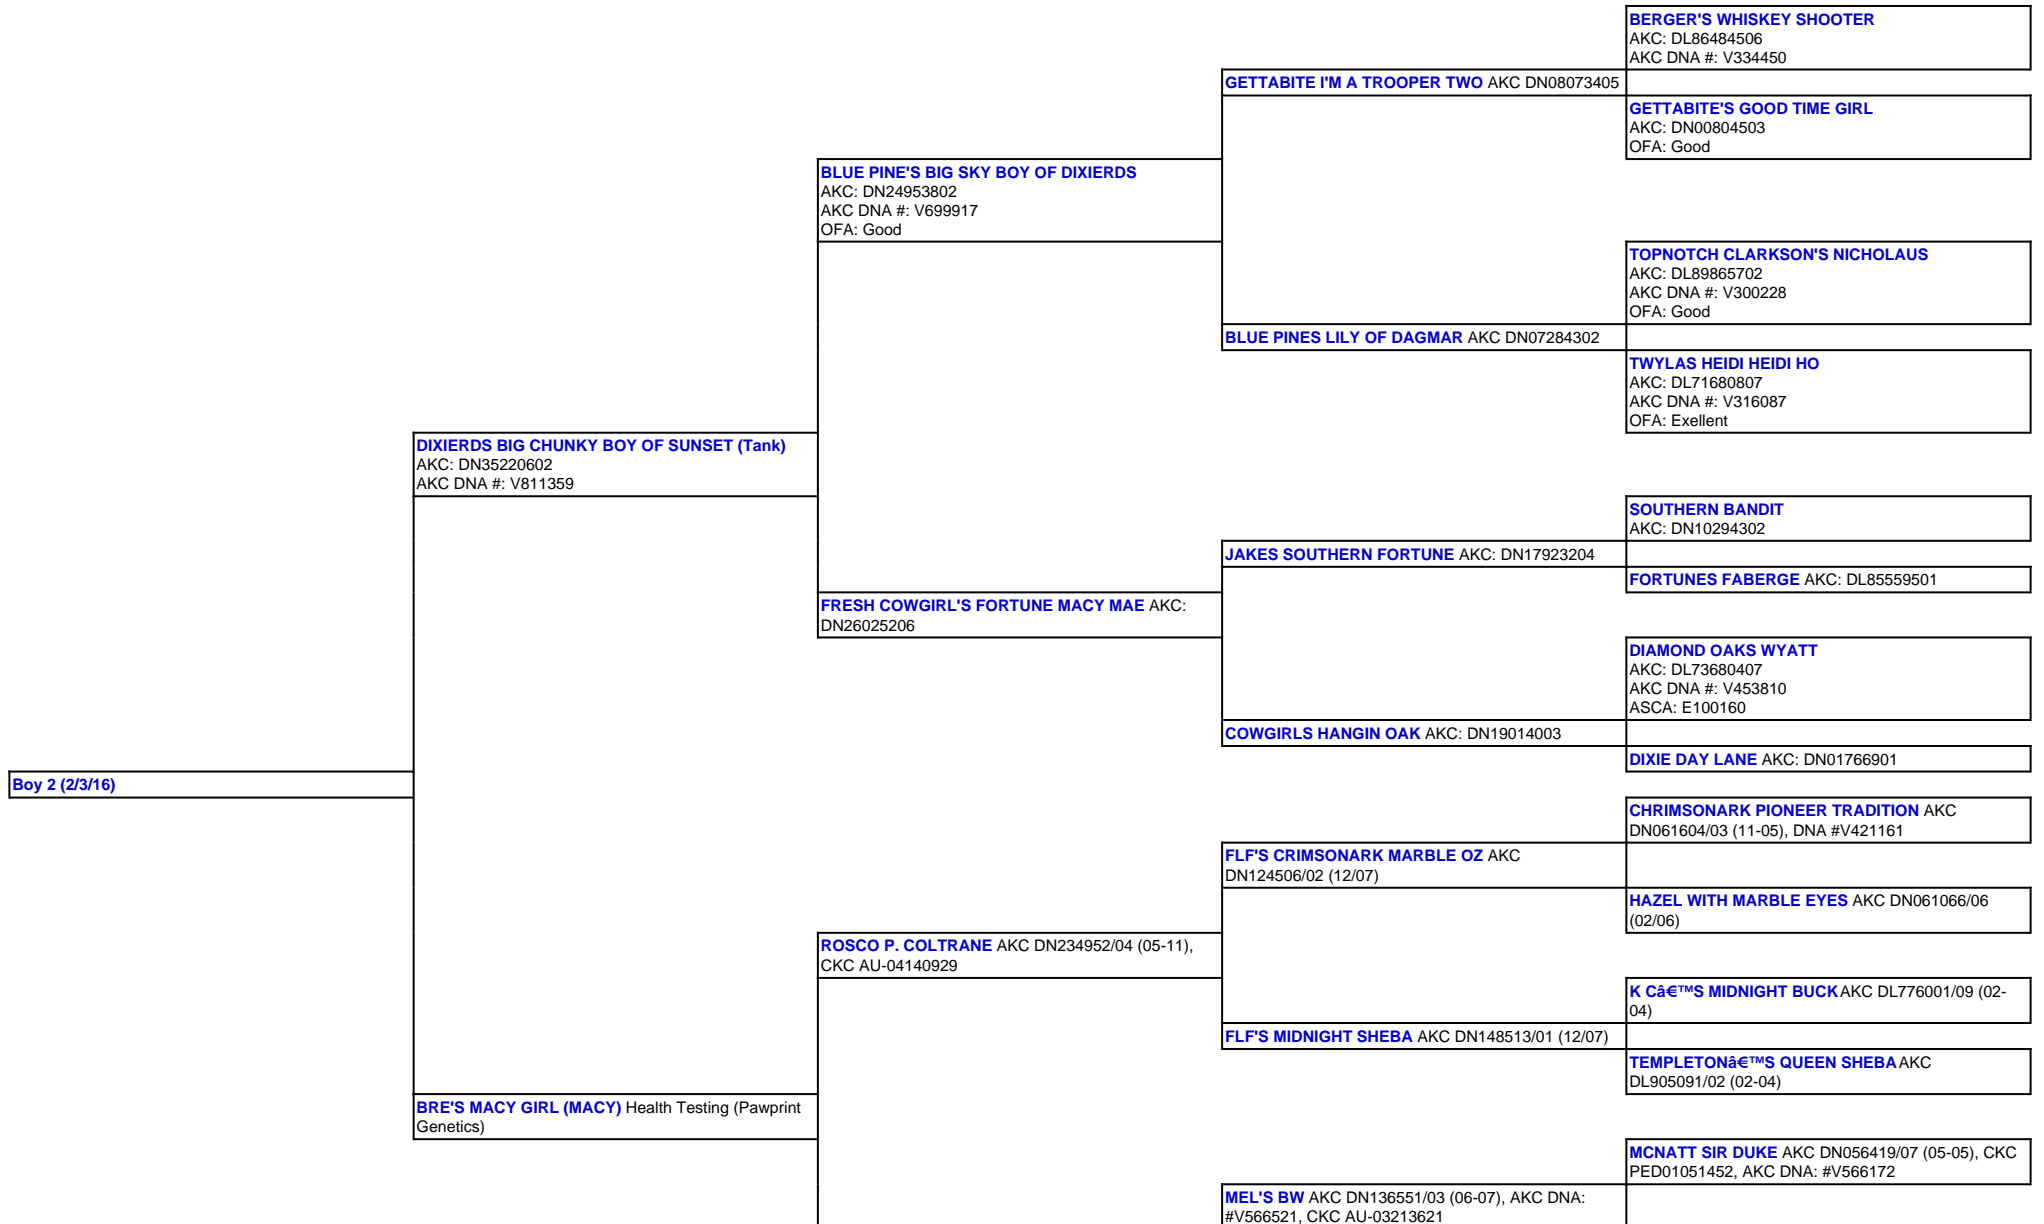

For a more detailed version of this pedigree:
<https://www.sunsetranchaussies.com/profile/boy-2-2-3-16>

Pedigree For:
Boy 2 (2/3/16)

EVANS MACY GIRL CKC AU-04563521

MCNATT'S LITTLE SOPHIE AKC DN044530/10 (05-05), CKC AU-03213617

COMPTON'S ONE TUFF ACT TO

EVANS QUEEN OF SHEBA CKC AU-03878994

HILLTOPS SYDNEY SNOWBELLE