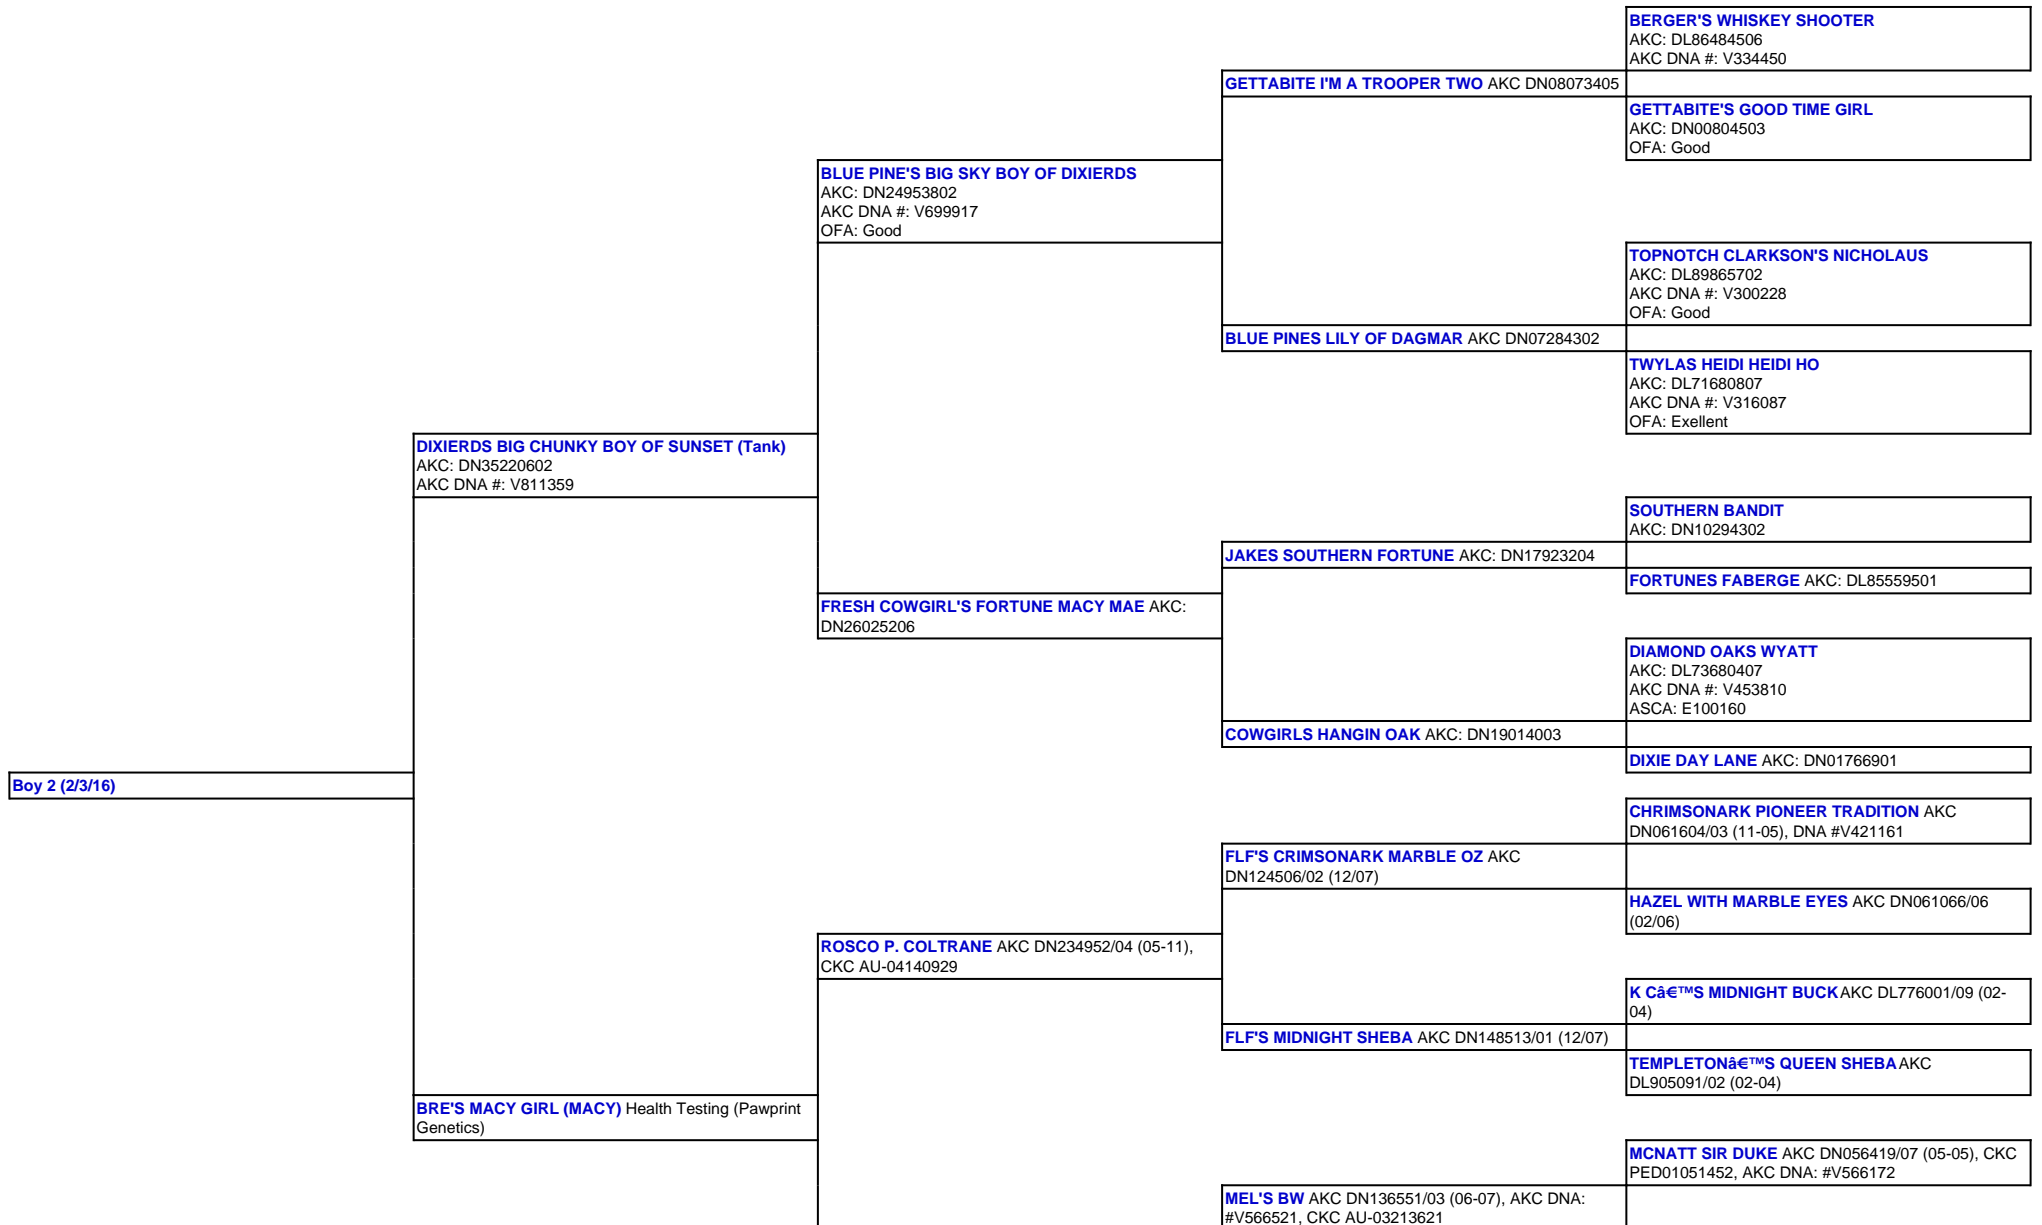

For a more detailed version of this pedigree:
<https://www.sunsetranchaussies.com/profile/boy-2-2-3-16>

Pedigree For:
 Boy 2 (2/3/16)

EVANS MACY GIRL CKC AU-04563521

MCNATT'S LITTLE SOPHIE AKC DN044530/10 (05-05), CKC AU-03213617

COMPTON'S ONE TUFF ACT TO

EVANS QUEEN OF SHEBA CKC AU-03878994

HILLTOPS SYDNEY SNOWBELLE