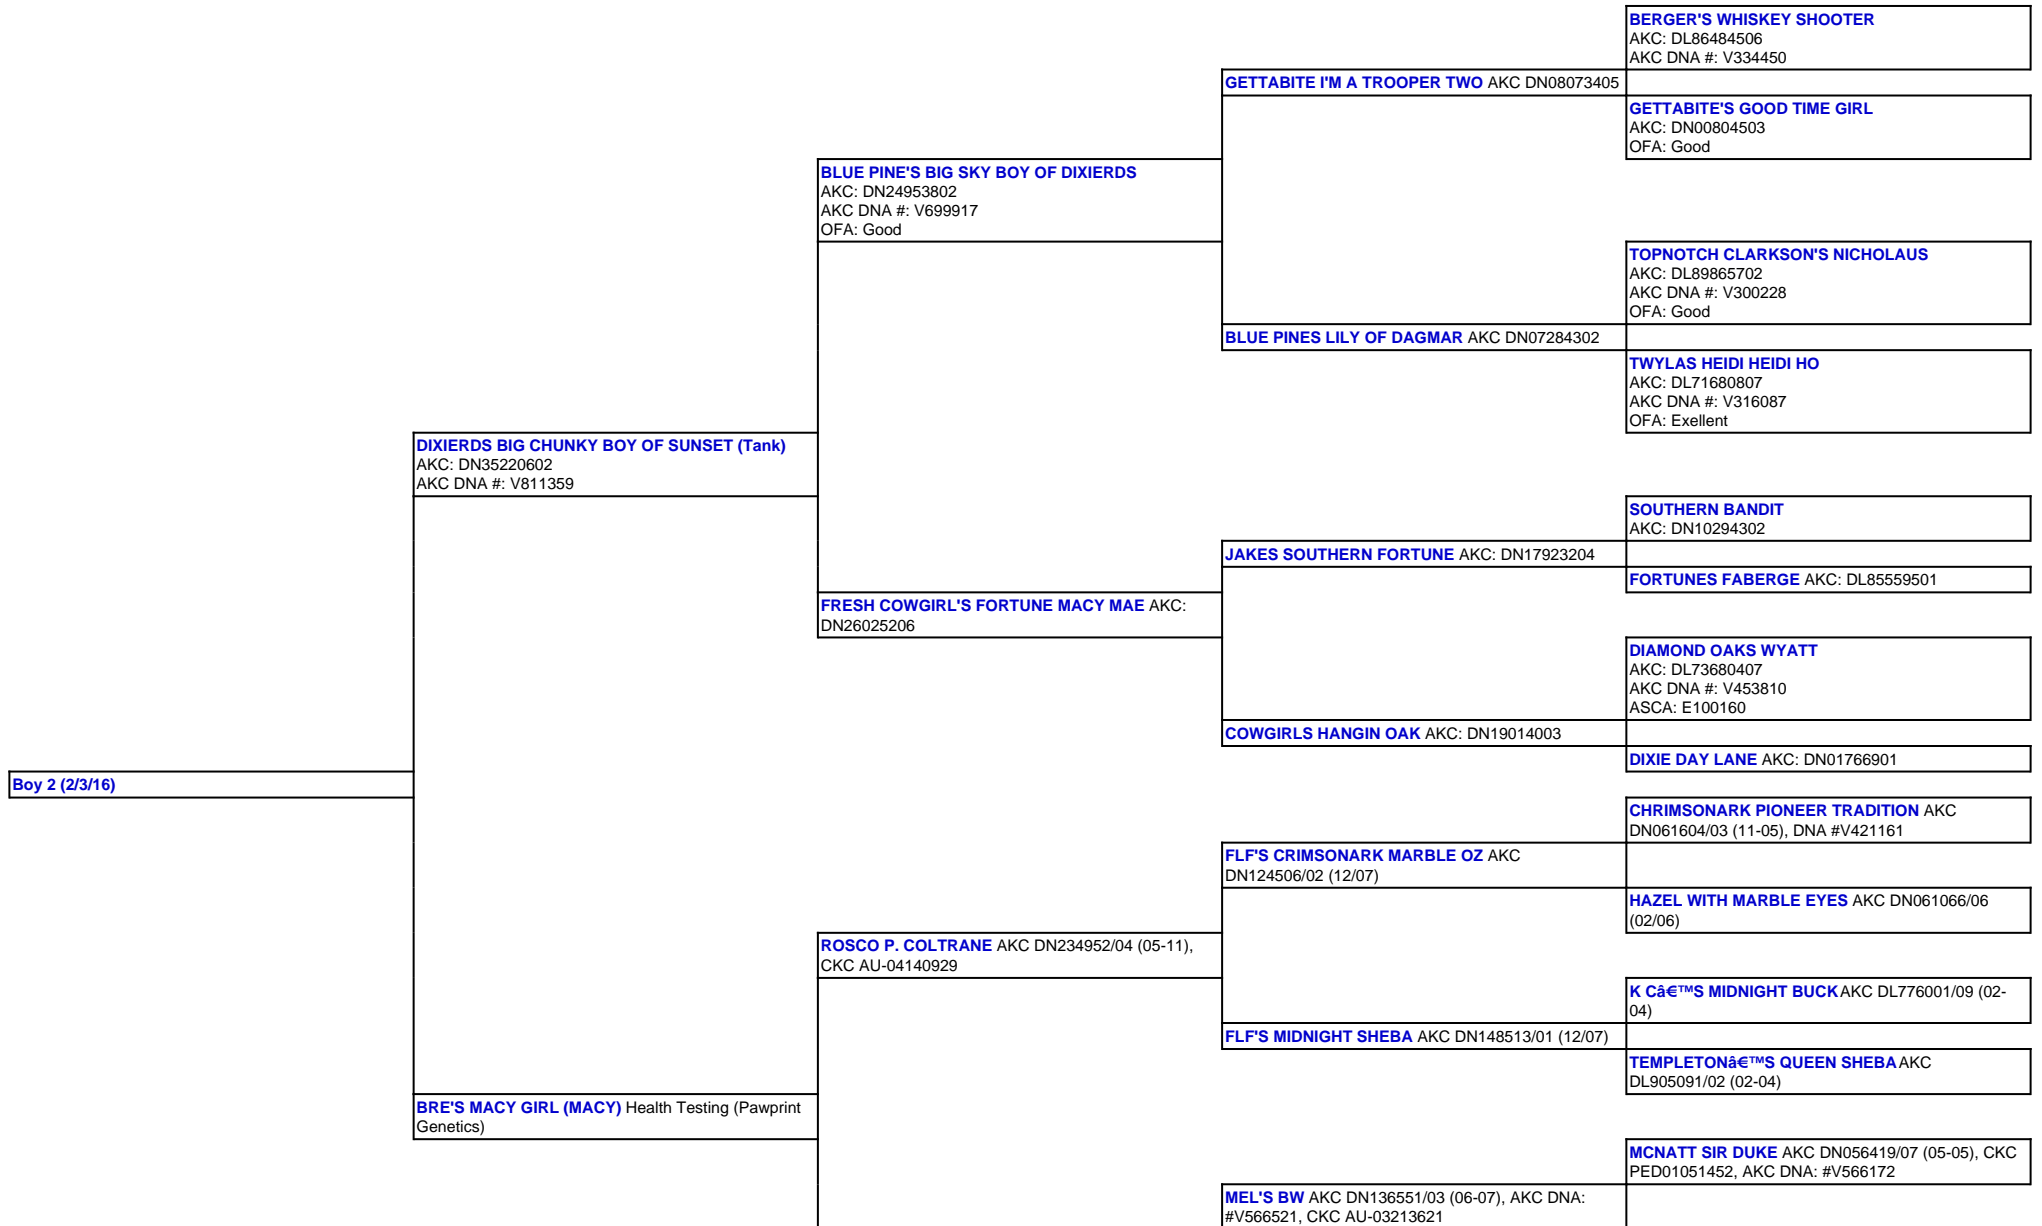

For a more detailed version of this pedigree:
<https://www.sunsetranchaussies.com/profile/boy-2-2-3-16>

Pedigree For:
 Boy 2 (2/3/16)

EVANS MACY GIRL CKC AU-04563521

MCNATT'S LITTLE SOPHIE AKC DN044530/10 (05-05), CKC AU-03213617

COMPTON'S ONE TUFF ACT TO

EVANS QUEEN OF SHEBA CKC AU-03878994

HILLTOPS SYDNEY SNOWBELLE