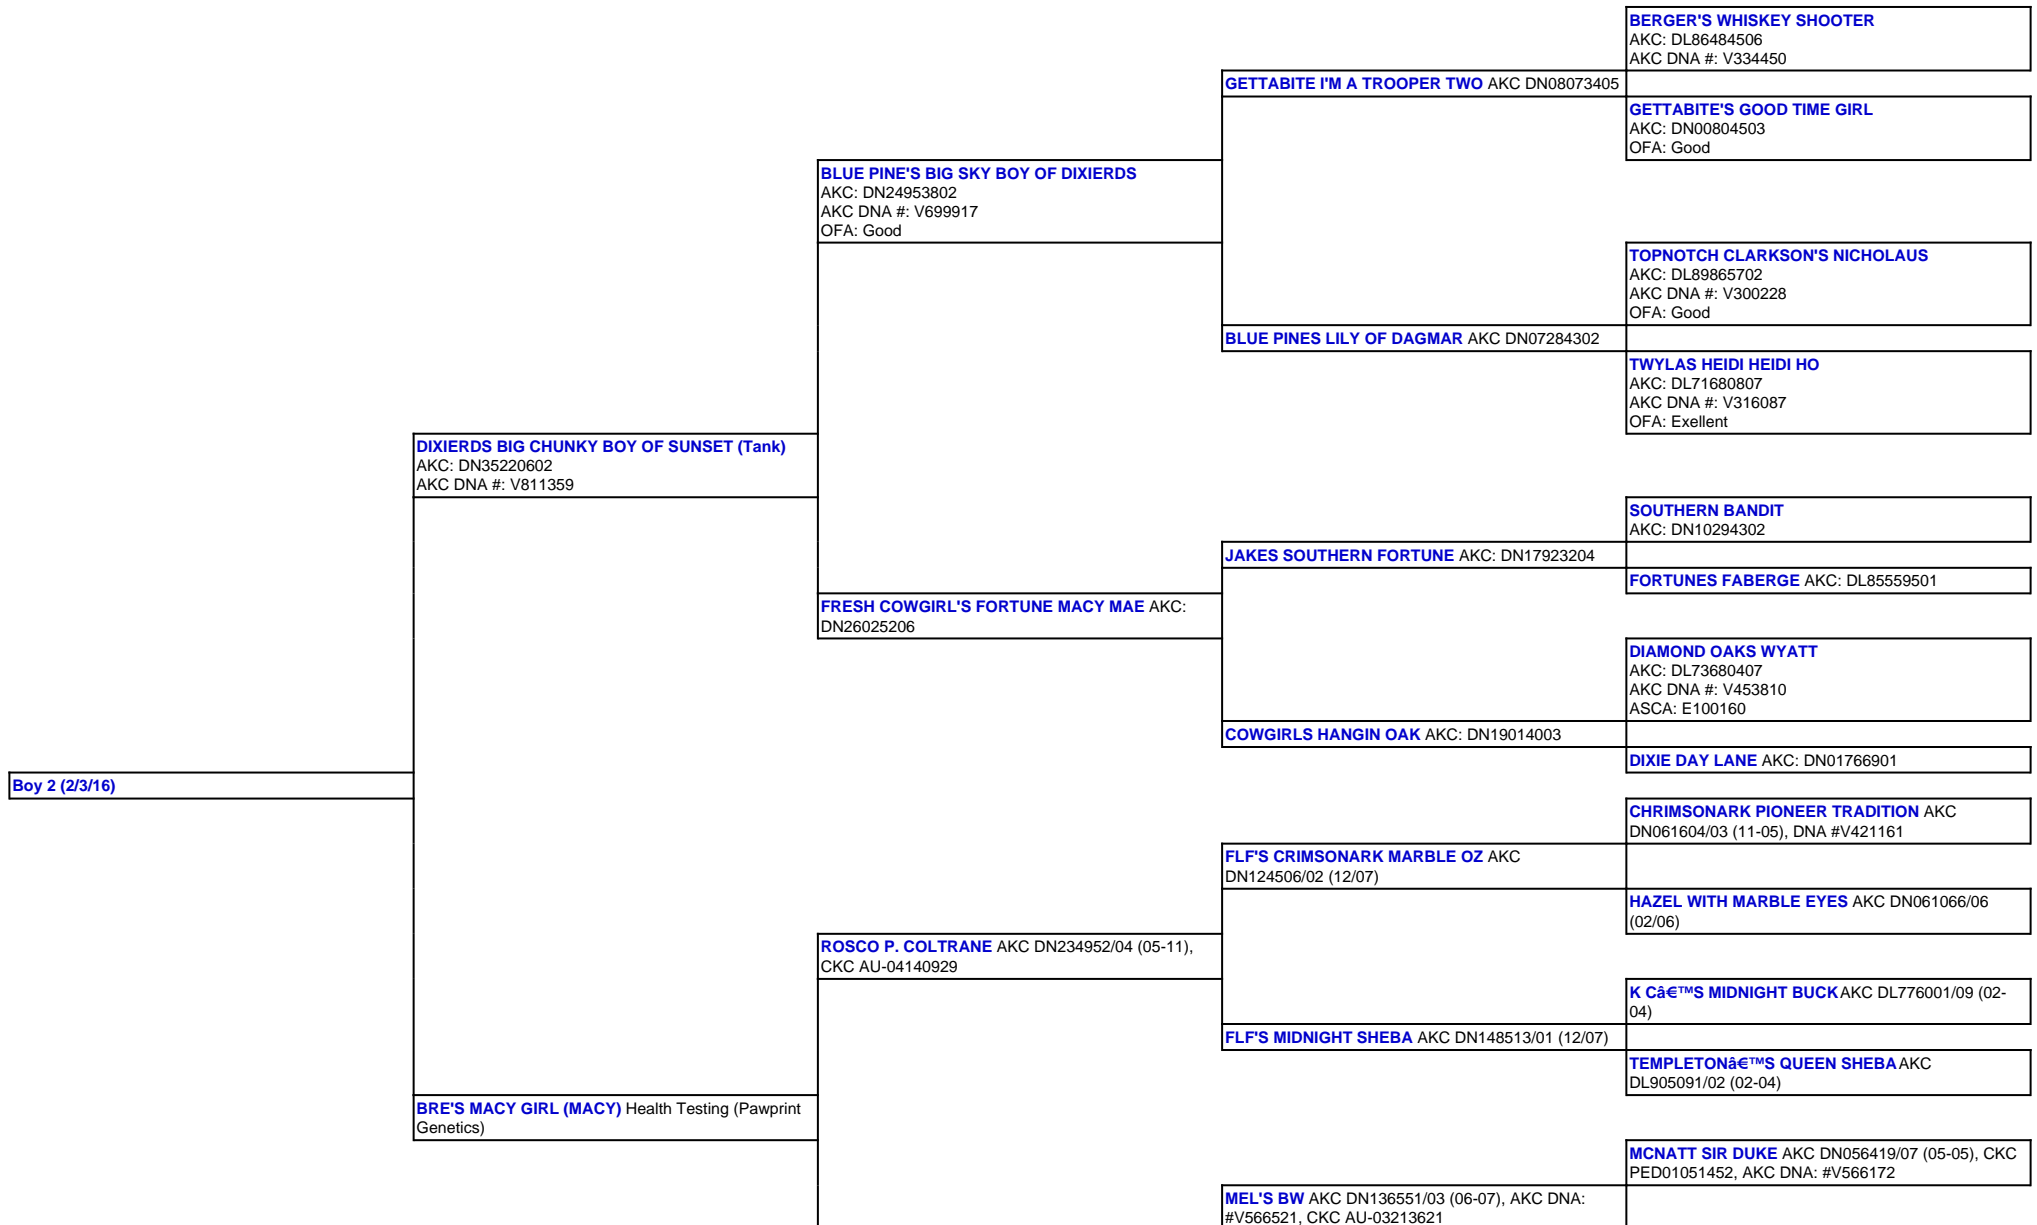

For a more detailed version of this pedigree:  
<https://www.sunsetranchaussies.com/profile/boy-2-2-3-16>

Pedigree For:  
 Boy 2 (2/3/16)

EVANS MACY GIRL CKC AU-04563521

MCNATT'S LITTLE SOPHIE AKC DN044530/10 (05-05), CKC AU-03213617

COMPTON'S ONE TUFF ACT TO

EVANS QUEEN OF SHEBA CKC AU-03878994

HILLTOPS SYDNEY SNOWBELLE