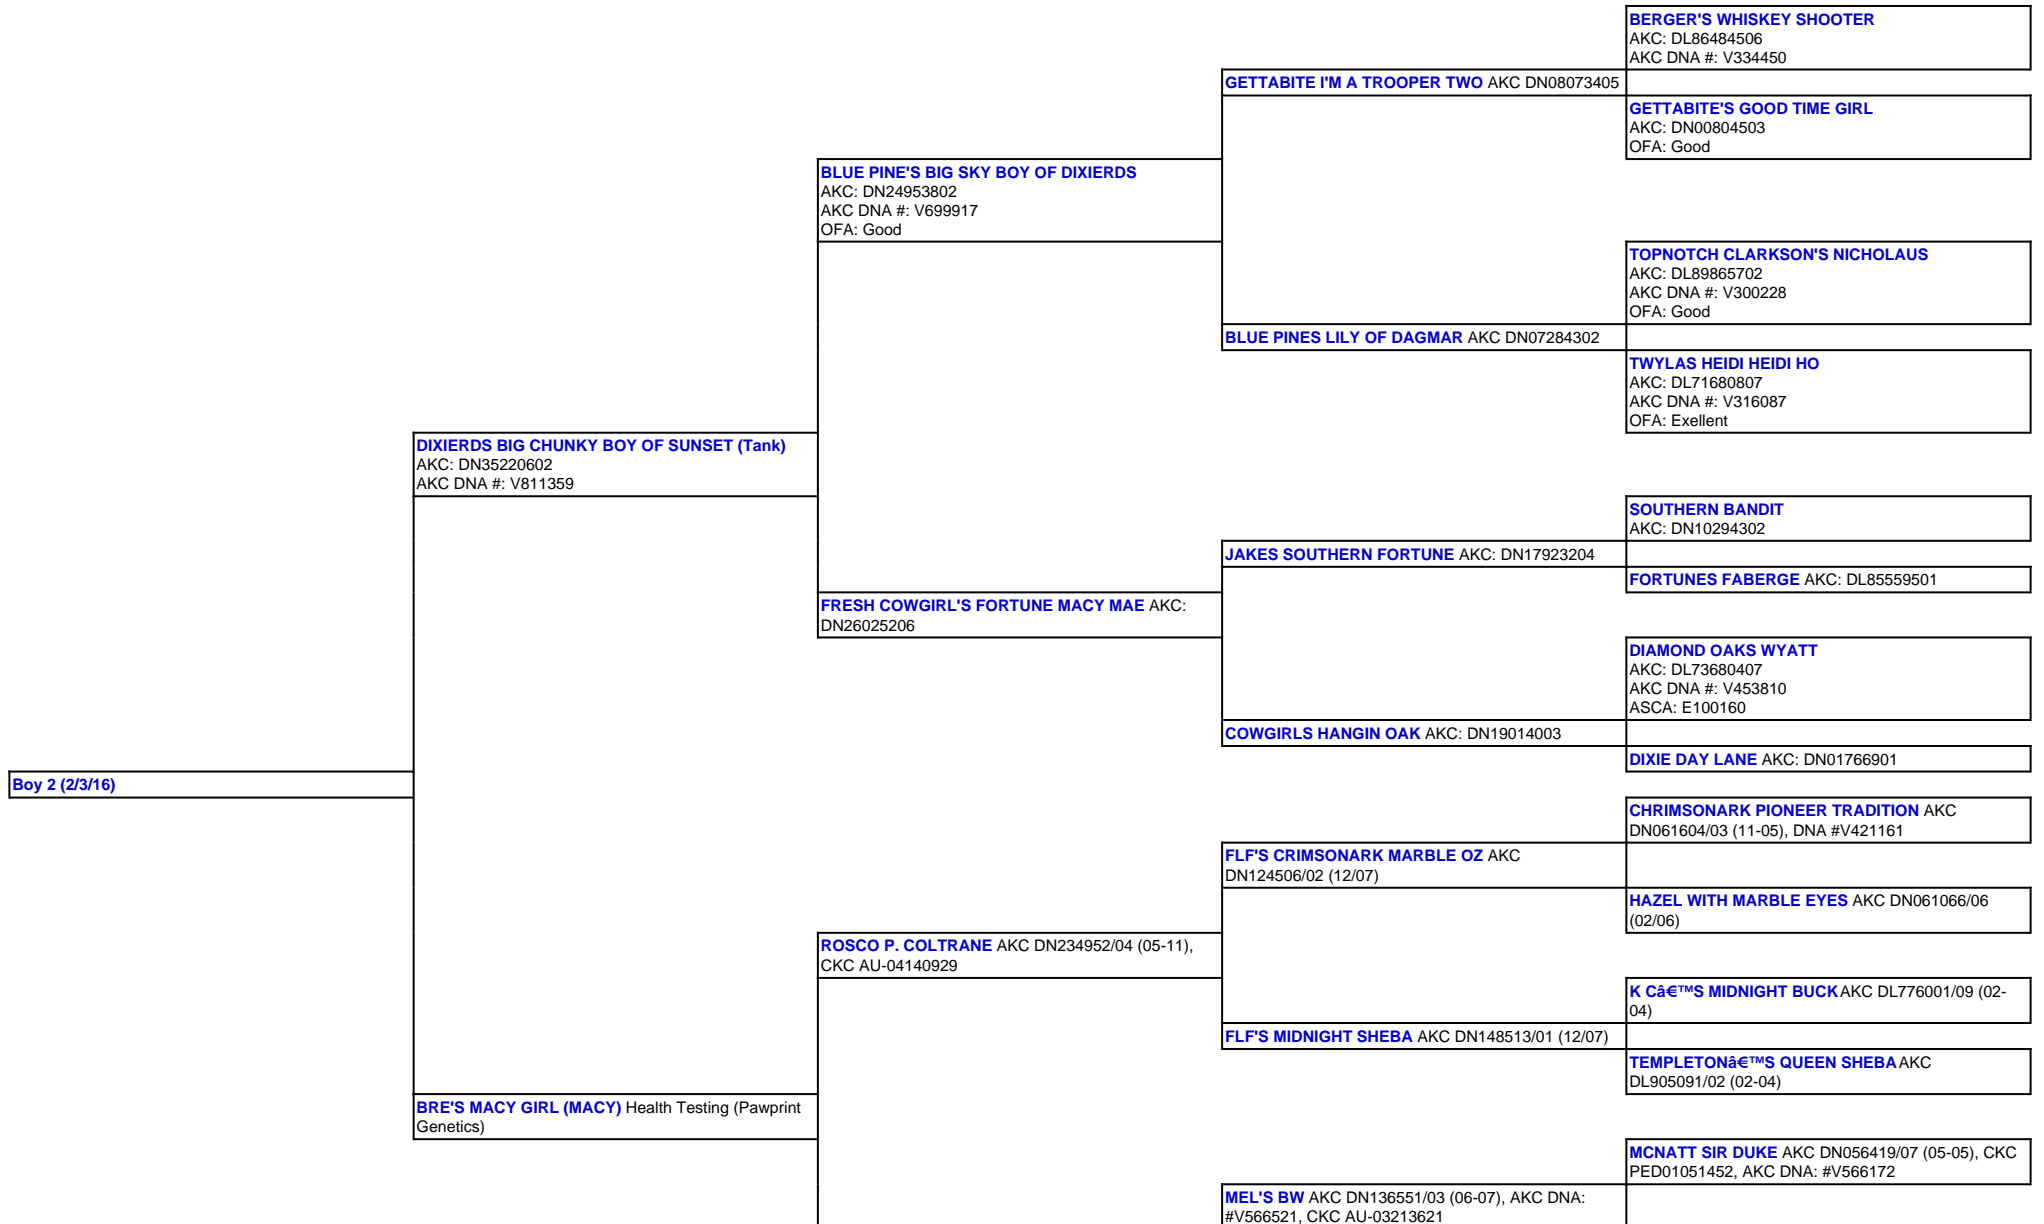

For a more detailed version of this pedigree:
<https://www.sunsetranchaussies.com/profile/boy-2-2-3-16>

Pedigree For:
 Boy 2 (2/3/16)

EVANS MACY GIRL CKC AU-04563521

MCNATT'S LITTLE SOPHIE AKC DN044530/10 (05-05), CKC AU-03213617

COMPTON'S ONE TUFF ACT TO

EVANS QUEEN OF SHEBA CKC AU-03878994

HILLTOPS SYDNEY SNOWBELLE