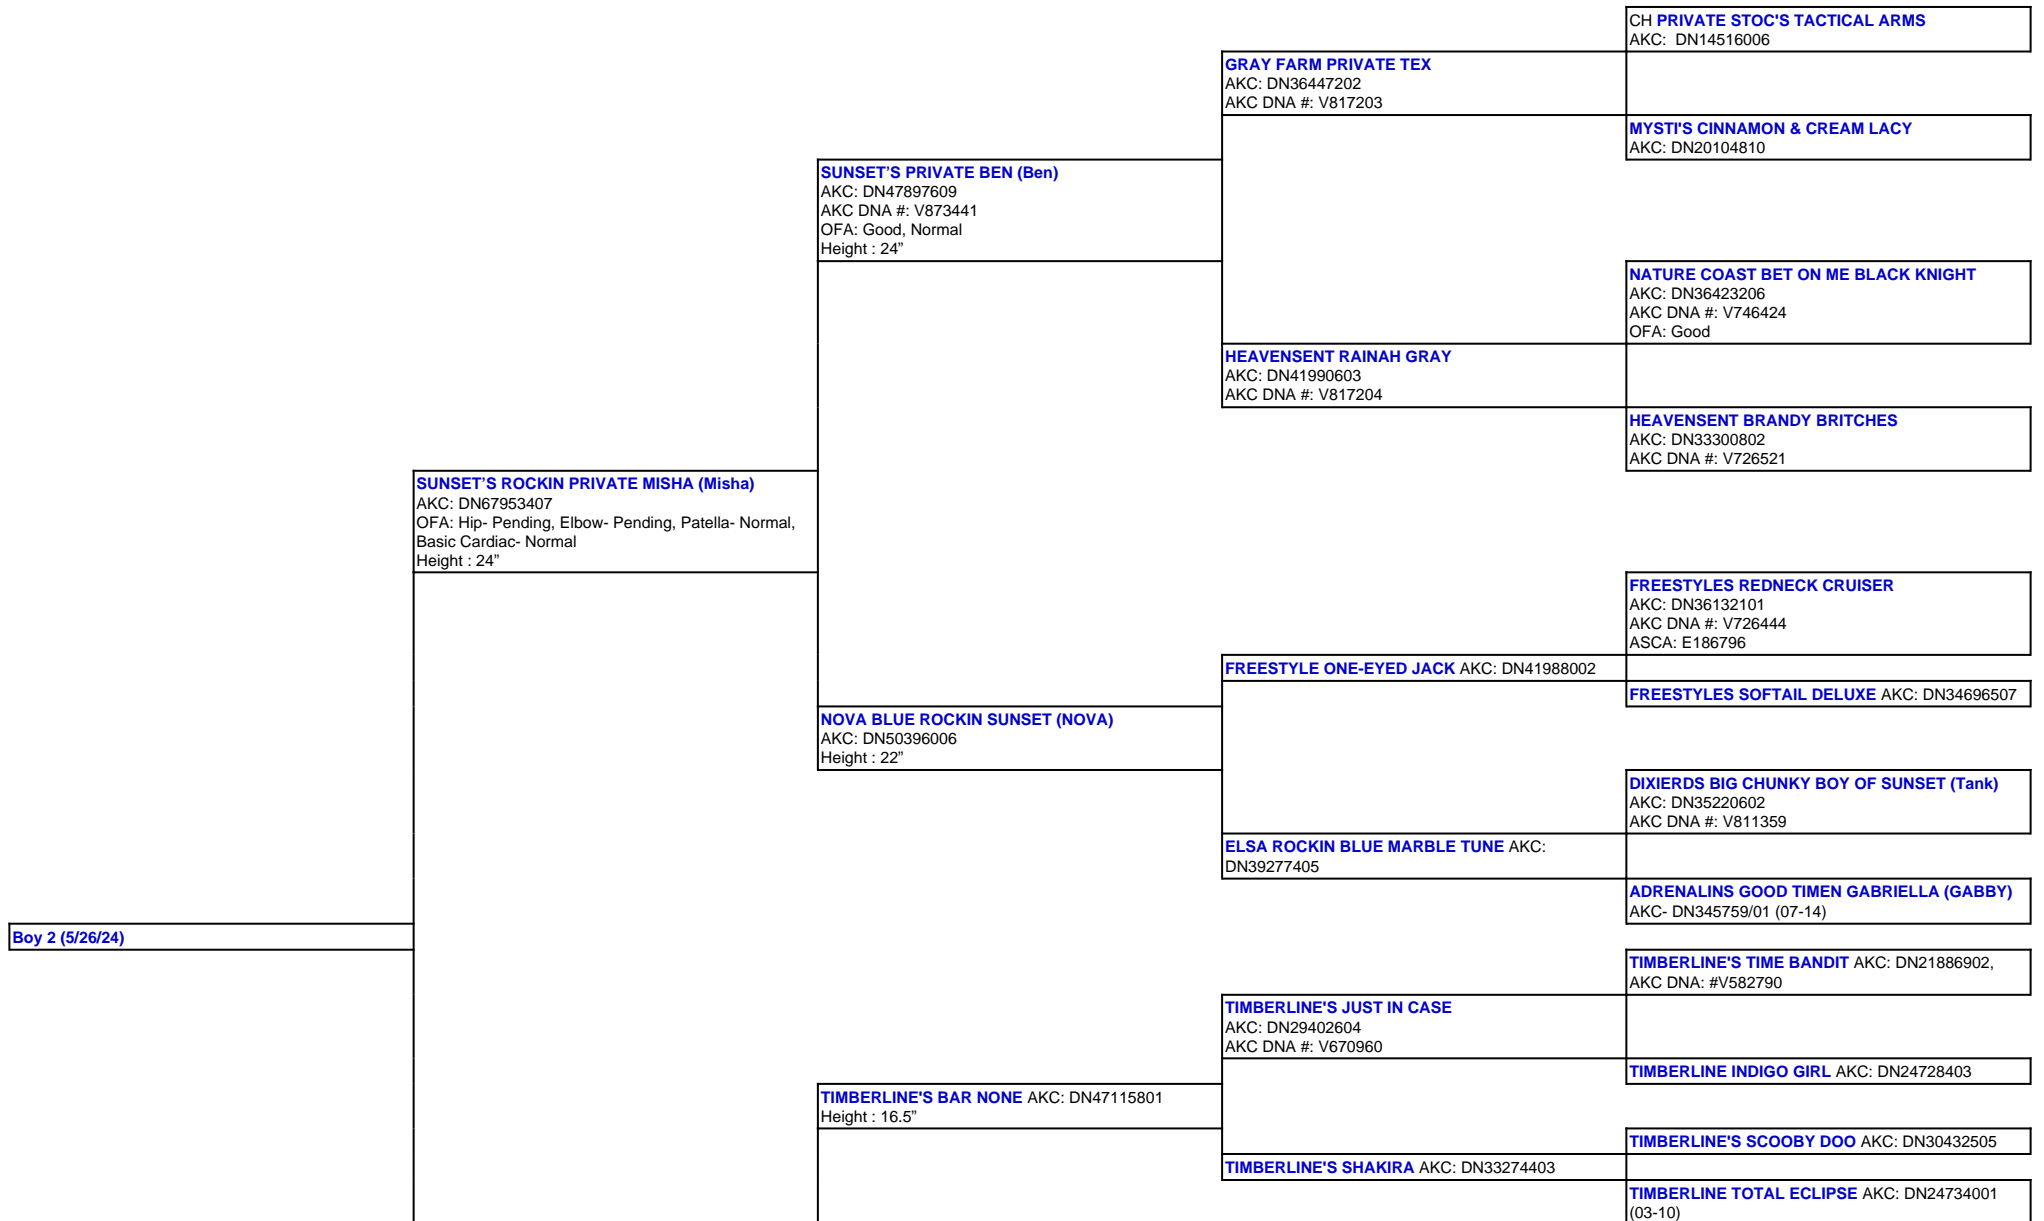

For a more detailed version of this pedigree:

<https://www.sunsetranchaussies.com/profile/boy-2-5-26-24>

Pedigree For:
Boy 2 (5/26/24)

TIMBERLINE LITTLE RIVER BLACK MAGIC (Lizzie)
AKC: DN50974904
Height : 19.5"

TIMBERLINE'S ADA'S REZAL AKC: DN47339507
Height : 15.5"

TIMBERLINE'S LAZER EYES OF BLUE AKC:
DN32134001 (04-13), AKC DNA: #V742638

BLUEBELL HOLLOW BINGBANGBOOM AKC:
DN14984802 (08-07), AKC DNA: #V548112

TIMBERLINE'S BLUE EYED OPAL AKC: DN24778201
(09-10)

TIMBERLINE'S WOW FACTOR AKC: DN20927701
(02-10), AKC DNA: #V612002

TIMBERLINE'S TRADEMARK AKC: DN32973702

TIMBERLINE'S HERE COMES TROUBLE AKC
DN26505704