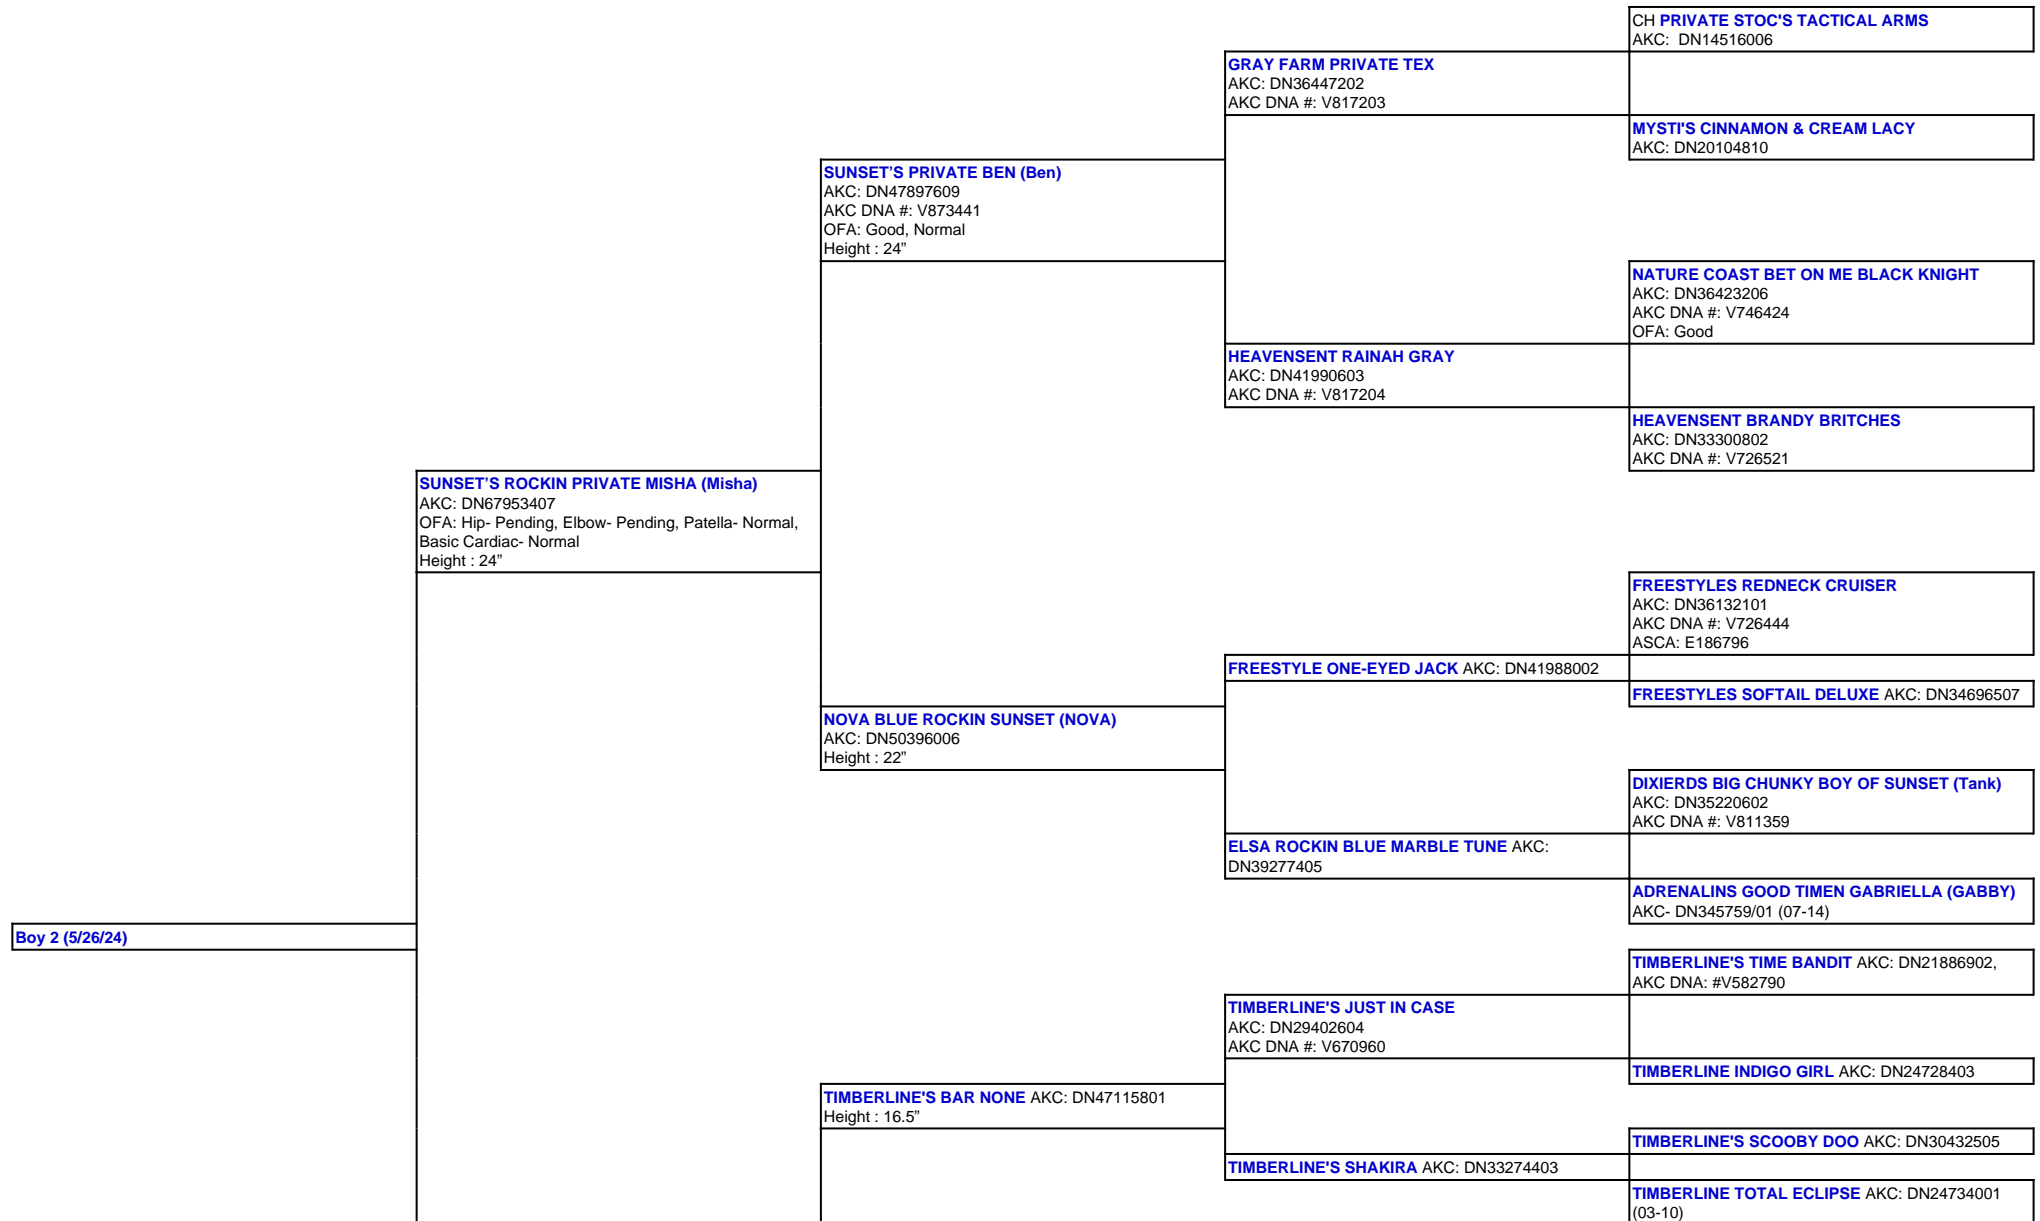

For a more detailed version of this pedigree:

<https://www.sunsetranchaussies.com/profile/boy-2-5-26-24>

Pedigree For:
Boy 2 (5/26/24)

TIMBERLINE LITTLE RIVER BLACK MAGIC (Lizzie)
AKC: DN50974904
Height : 19.5"

TIMBERLINE'S ADA'S REZAL AKC: DN47339507
Height : 15.5"

TIMBERLINE'S LAZER EYES OF BLUE AKC:
DN32134001 (04-13), AKC DNA: #V742638

BLUEBELL HOLLOW BINGBANGBOOM AKC:
DN14984802 (08-07), AKC DNA: #V548112

TIMBERLINE'S BLUE EYED OPAL AKC: DN24778201
(09-10)

TIMBERLINE'S WOW FACTOR AKC: DN20927701
(02-10), AKC DNA: #V612002

TIMBERLINE'S TRADEMARK AKC: DN32973702

TIMBERLINE'S HERE COMES TROUBLE AKC
DN26505704