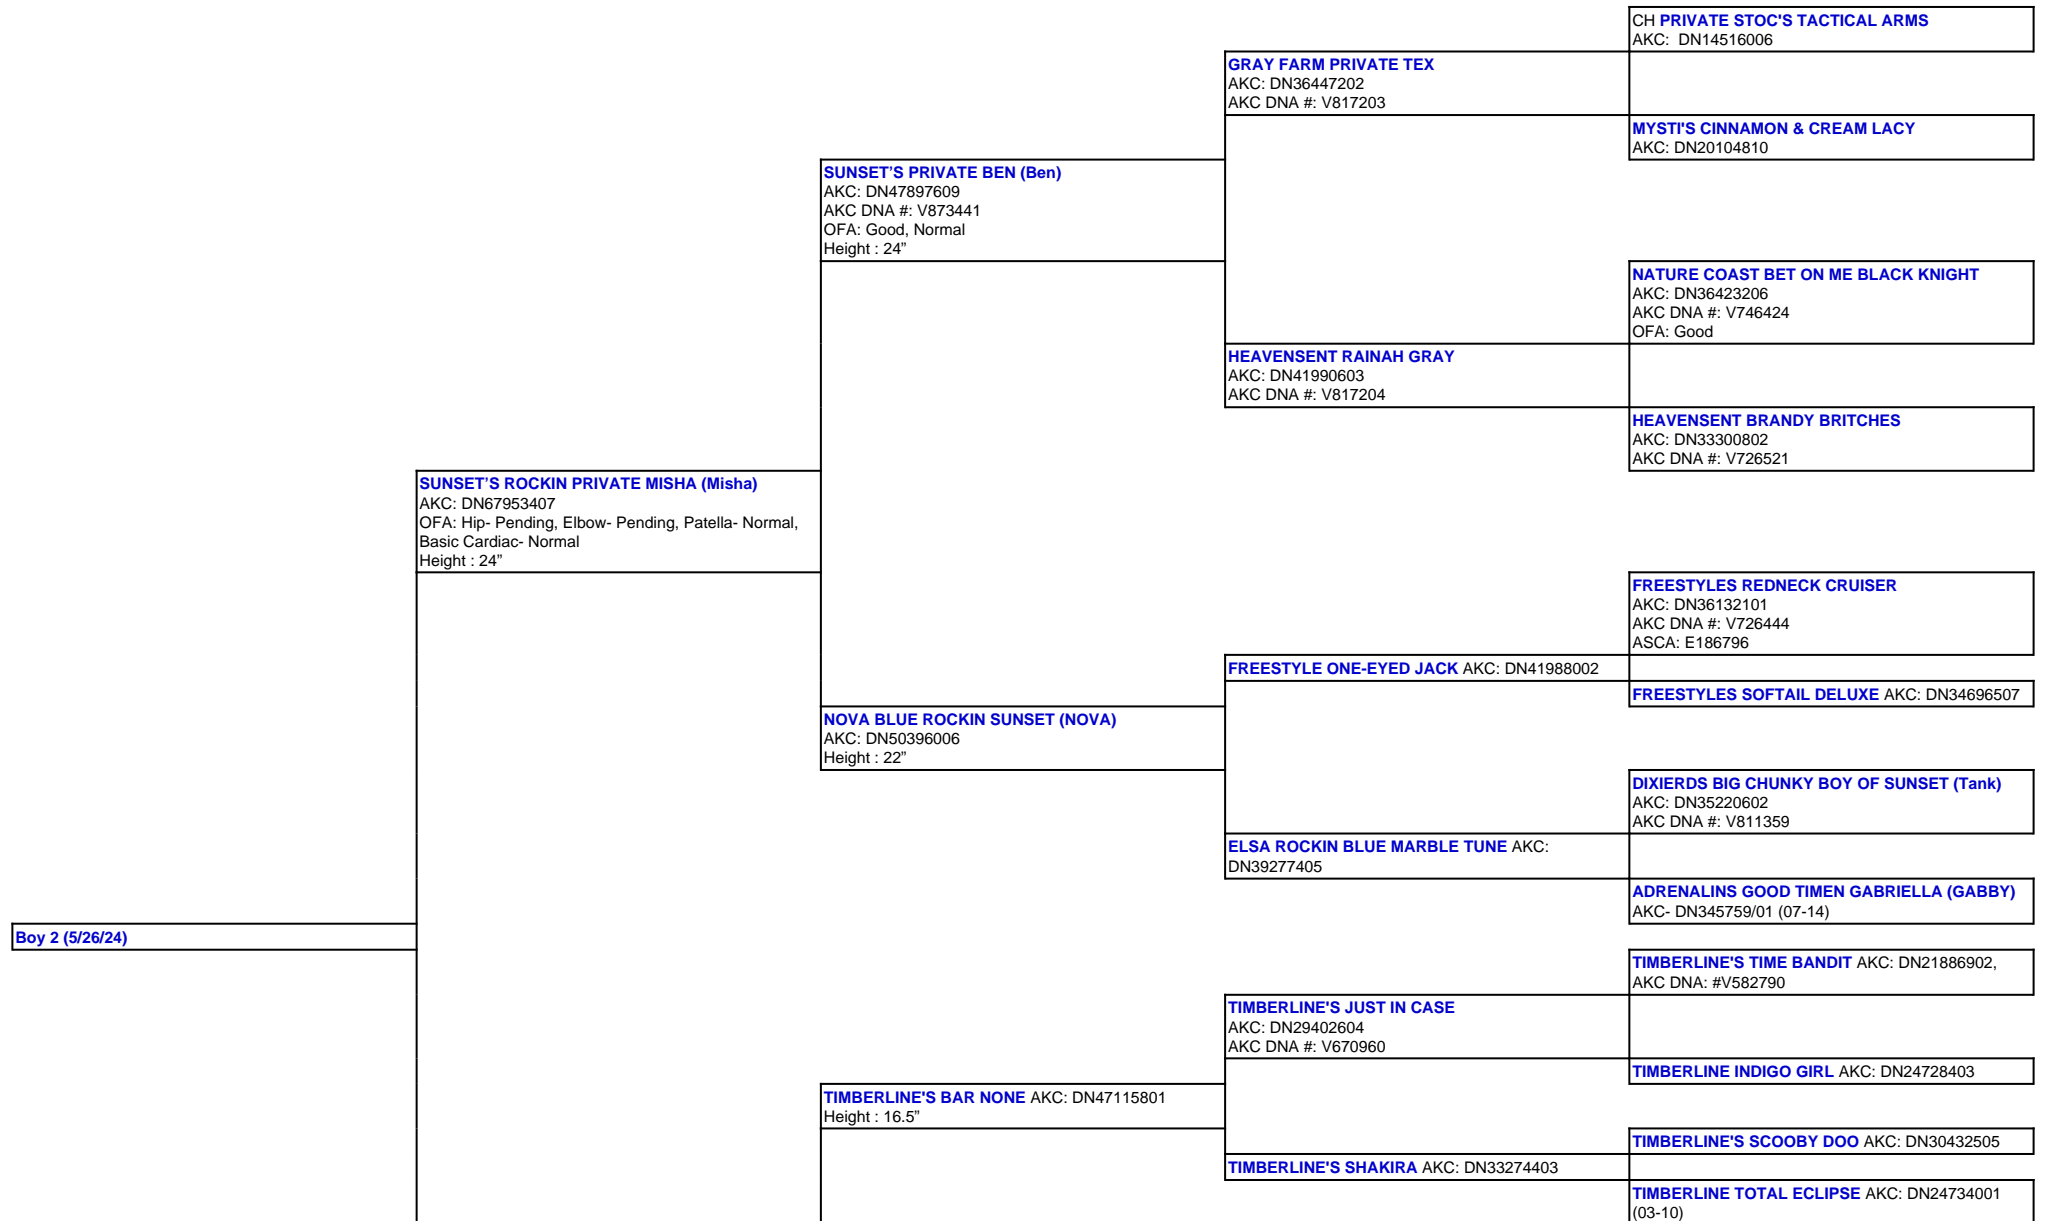

For a more detailed version of this pedigree:

<https://www.sunsetranchaussies.com/profile/boy-2-5-26-24>

Pedigree For:  
Boy 2 (5/26/24)

**TIMBERLINE LITTLE RIVER BLACK MAGIC (Lizzie)**  
AKC: DN50974904  
Height : 19.5"

**TIMBERLINE'S ADA'S REZAL** AKC: DN47339507  
Height : 15.5"

**TIMBERLINE'S LAZER EYES OF BLUE** AKC:  
DN32134001 (04-13), AKC DNA: #V742638

**BLUEBELL HOLLOW BINGBANGBOOM** AKC:  
DN14984802 (08-07), AKC DNA: #V548112

**TIMBERLINE'S BLUE EYED OPAL** AKC: DN24778201  
(09-10)

**TIMBERLINE'S WOW FACTOR** AKC: DN20927701  
(02-10), AKC DNA: #V612002

**TIMBERLINE'S TRADEMARK** AKC: DN32973702

**TIMBERLINE'S HERE COMES TROUBLE** AKC  
DN26505704