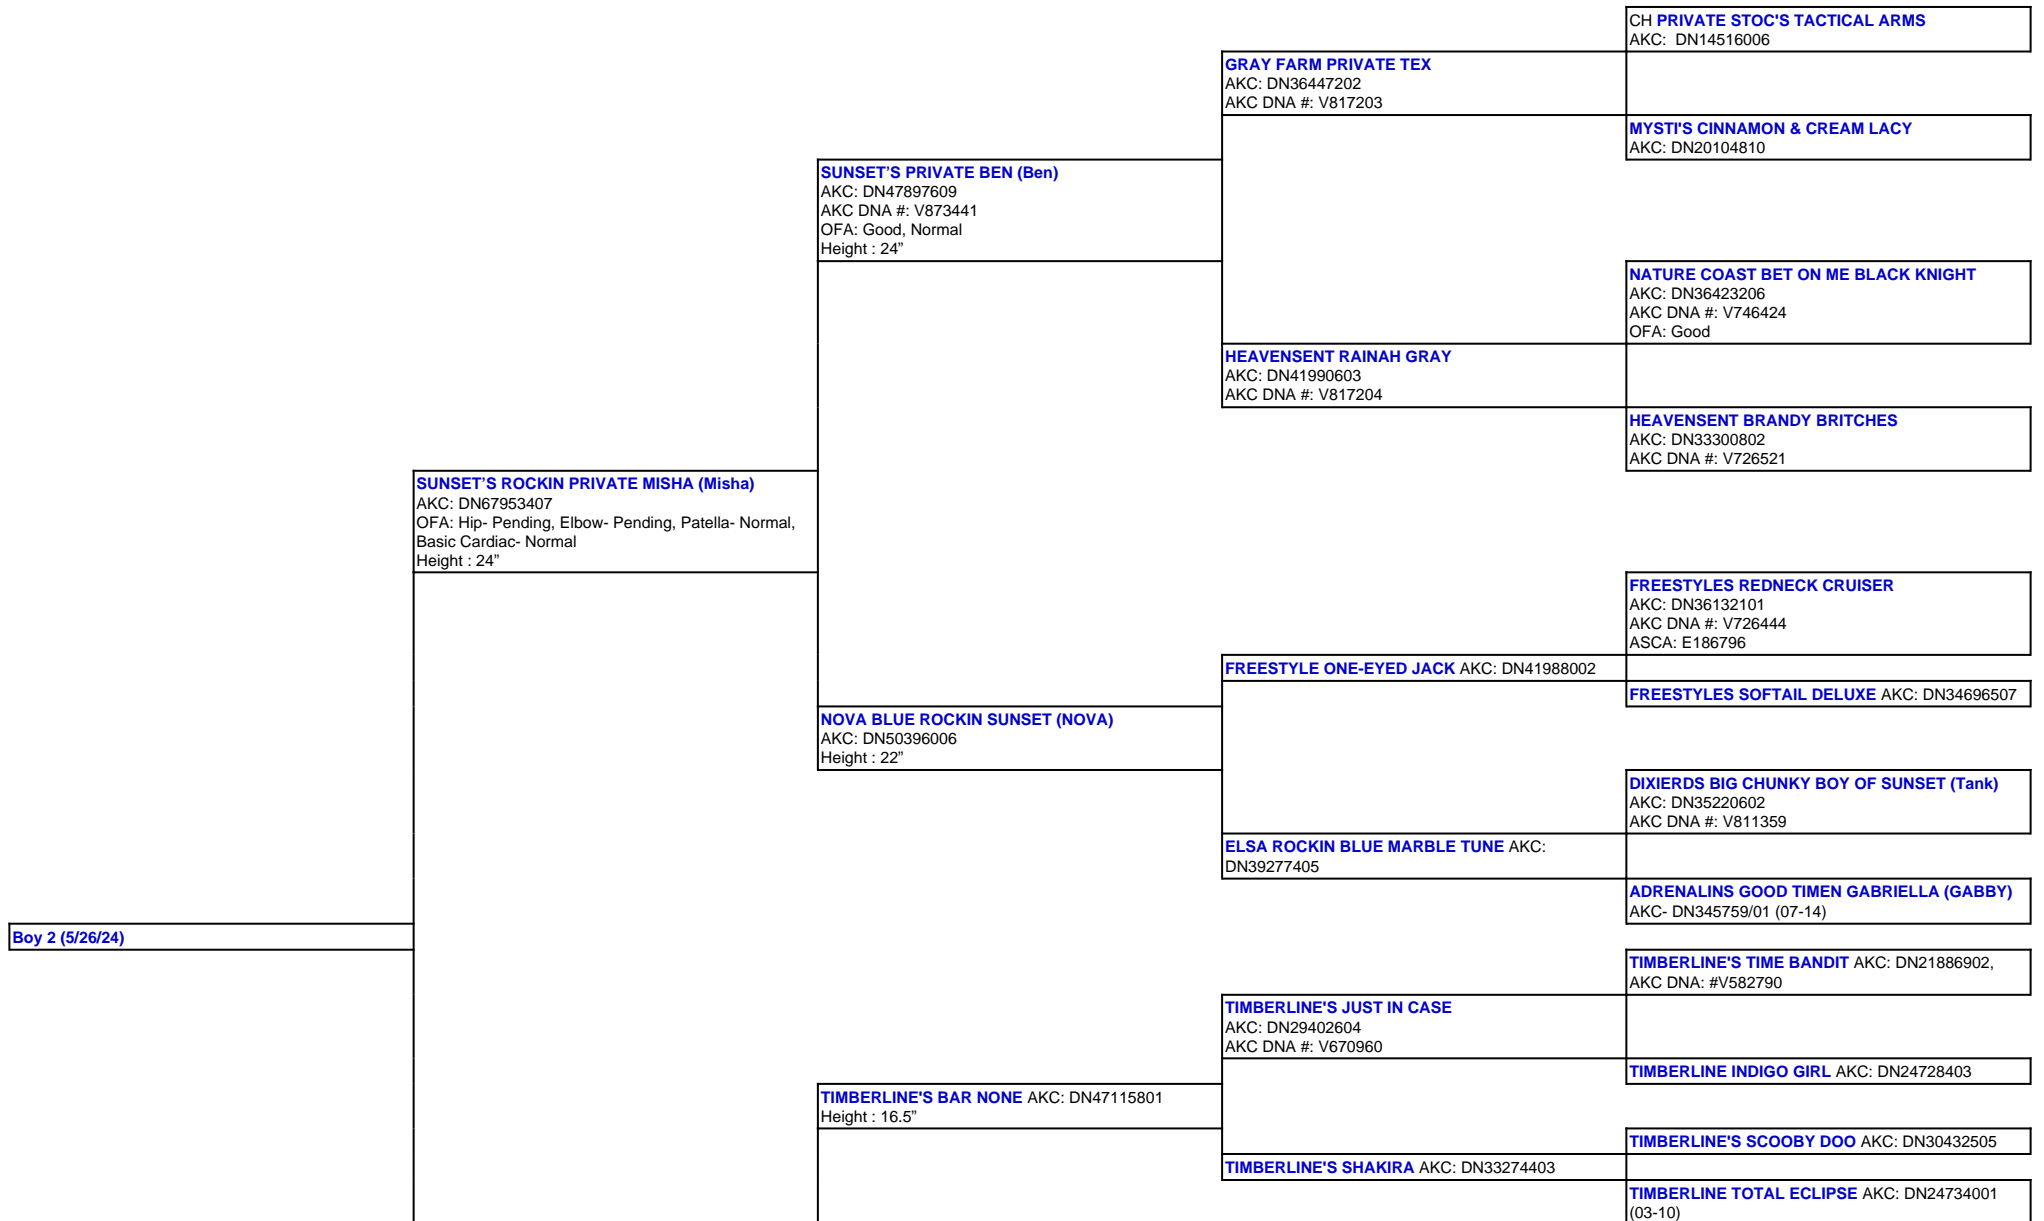

For a more detailed version of this pedigree:

<https://www.sunsetranchaussies.com/profile/boy-2-5-26-24>

Pedigree For:  
Boy 2 (5/26/24)

**TIMBERLINE LITTLE RIVER BLACK MAGIC (Lizzie)**  
AKC: DN50974904  
Height : 19.5"

**TIMBERLINE'S ADA'S REZAL** AKC: DN47339507  
Height : 15.5"

**TIMBERLINE'S LAZER EYES OF BLUE** AKC:  
DN32134001 (04-13), AKC DNA: #V742638

**BLUEBELL HOLLOW BINGBANGBOOM** AKC:  
DN14984802 (08-07), AKC DNA: #V548112

**TIMBERLINE'S BLUE EYED OPAL** AKC: DN24778201  
(09-10)

**TIMBERLINE'S WOW FACTOR** AKC: DN20927701  
(02-10), AKC DNA: #V612002

**TIMBERLINE'S TRADEMARK** AKC: DN32973702

**TIMBERLINE'S HERE COMES TROUBLE** AKC  
DN26505704