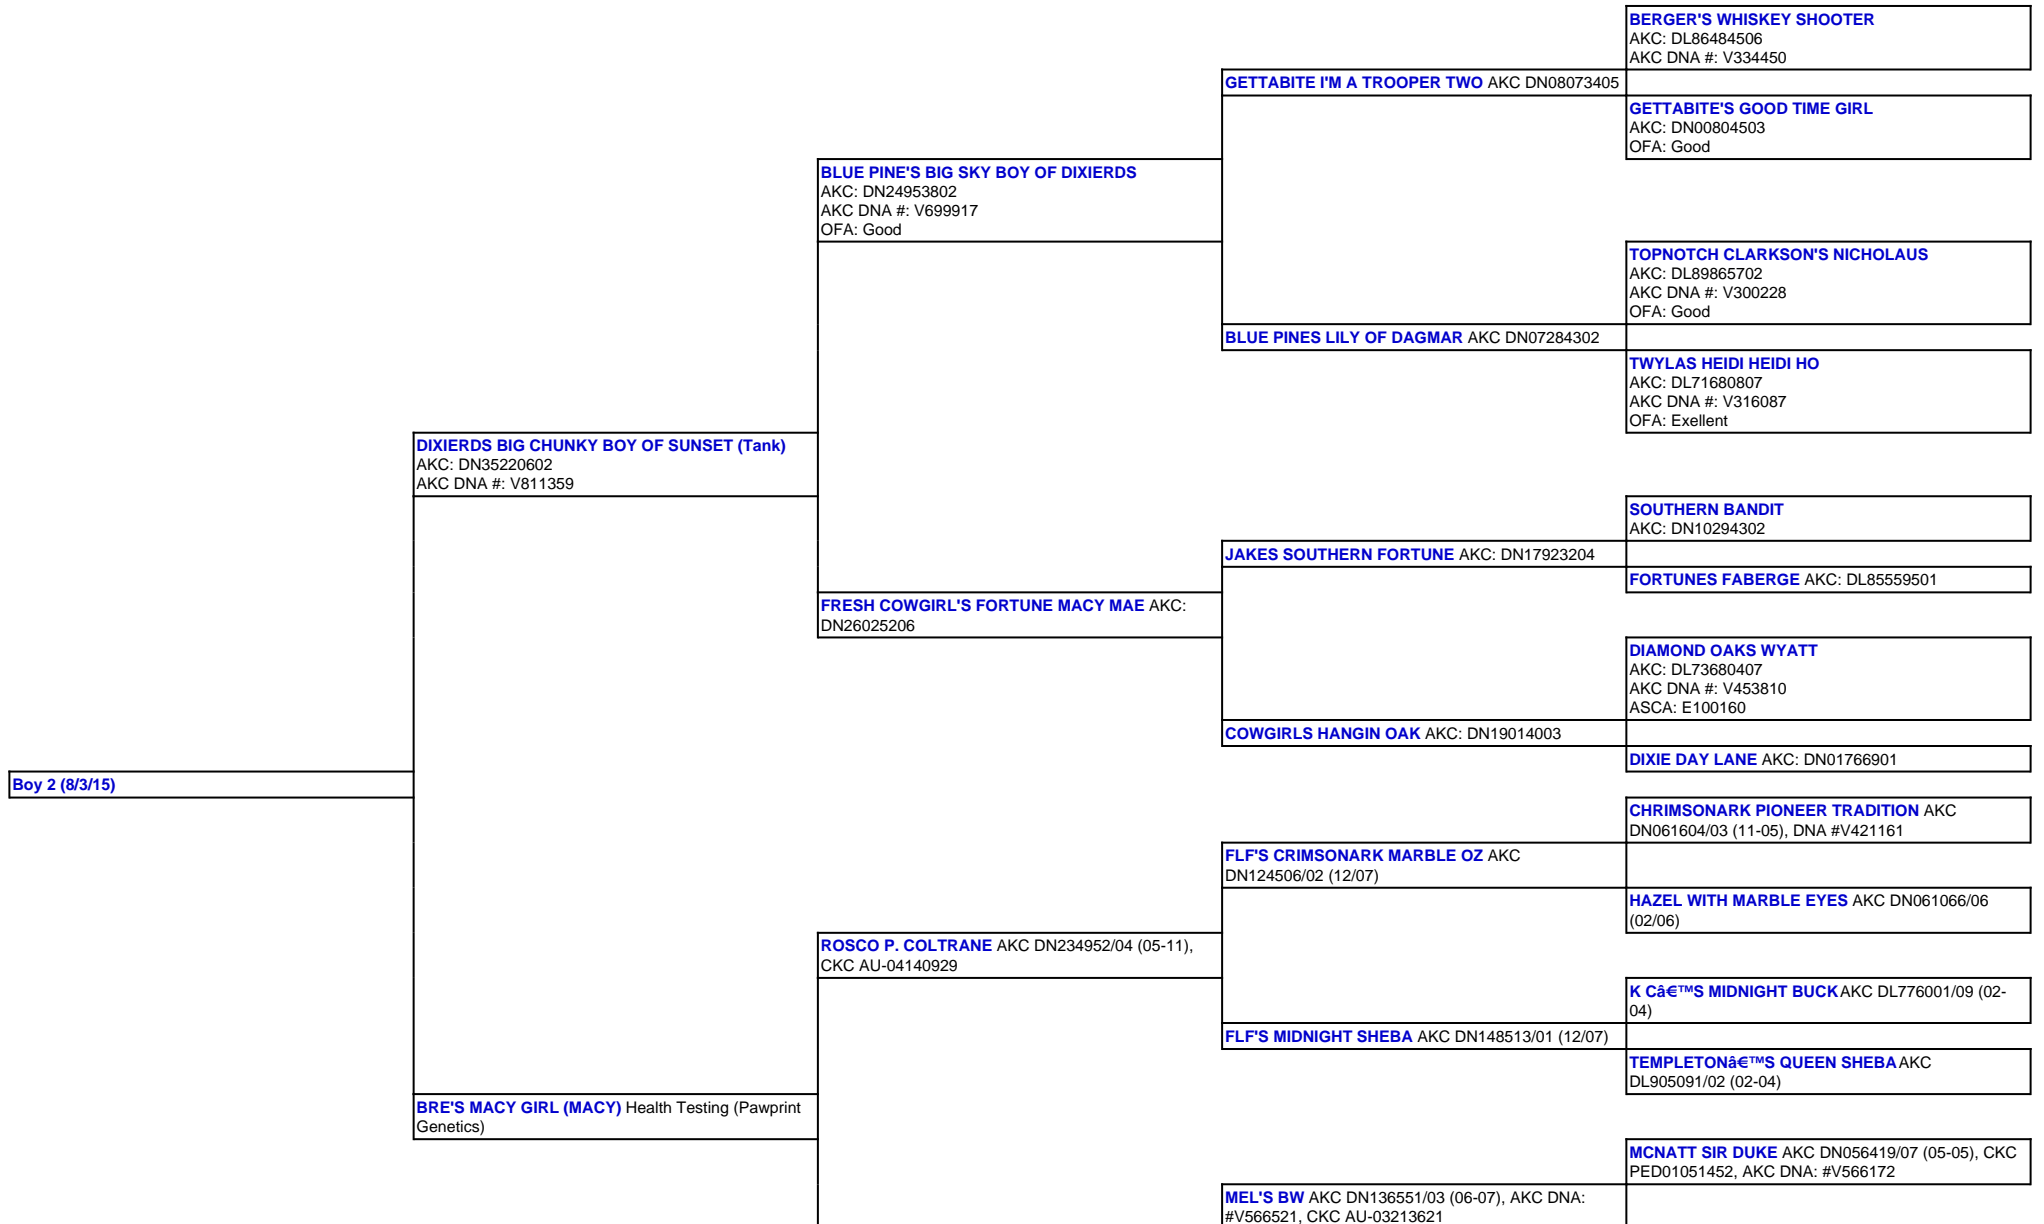

For a more detailed version of this pedigree:
<https://www.sunsetranchaussies.com/profile/boy-2-8-3-15>

Pedigree For:
 Boy 2 (8/3/15)

EVANS MACY GIRL CKC AU-04563521

MCNATT'S LITTLE SOPHIE AKC DN044530/10 (05-05), CKC AU-03213617

COMPTON'S ONE TUFF ACT TO

EVANS QUEEN OF SHEBA CKC AU-03878994

HILLTOPS SYDNEY SNOWBELLE