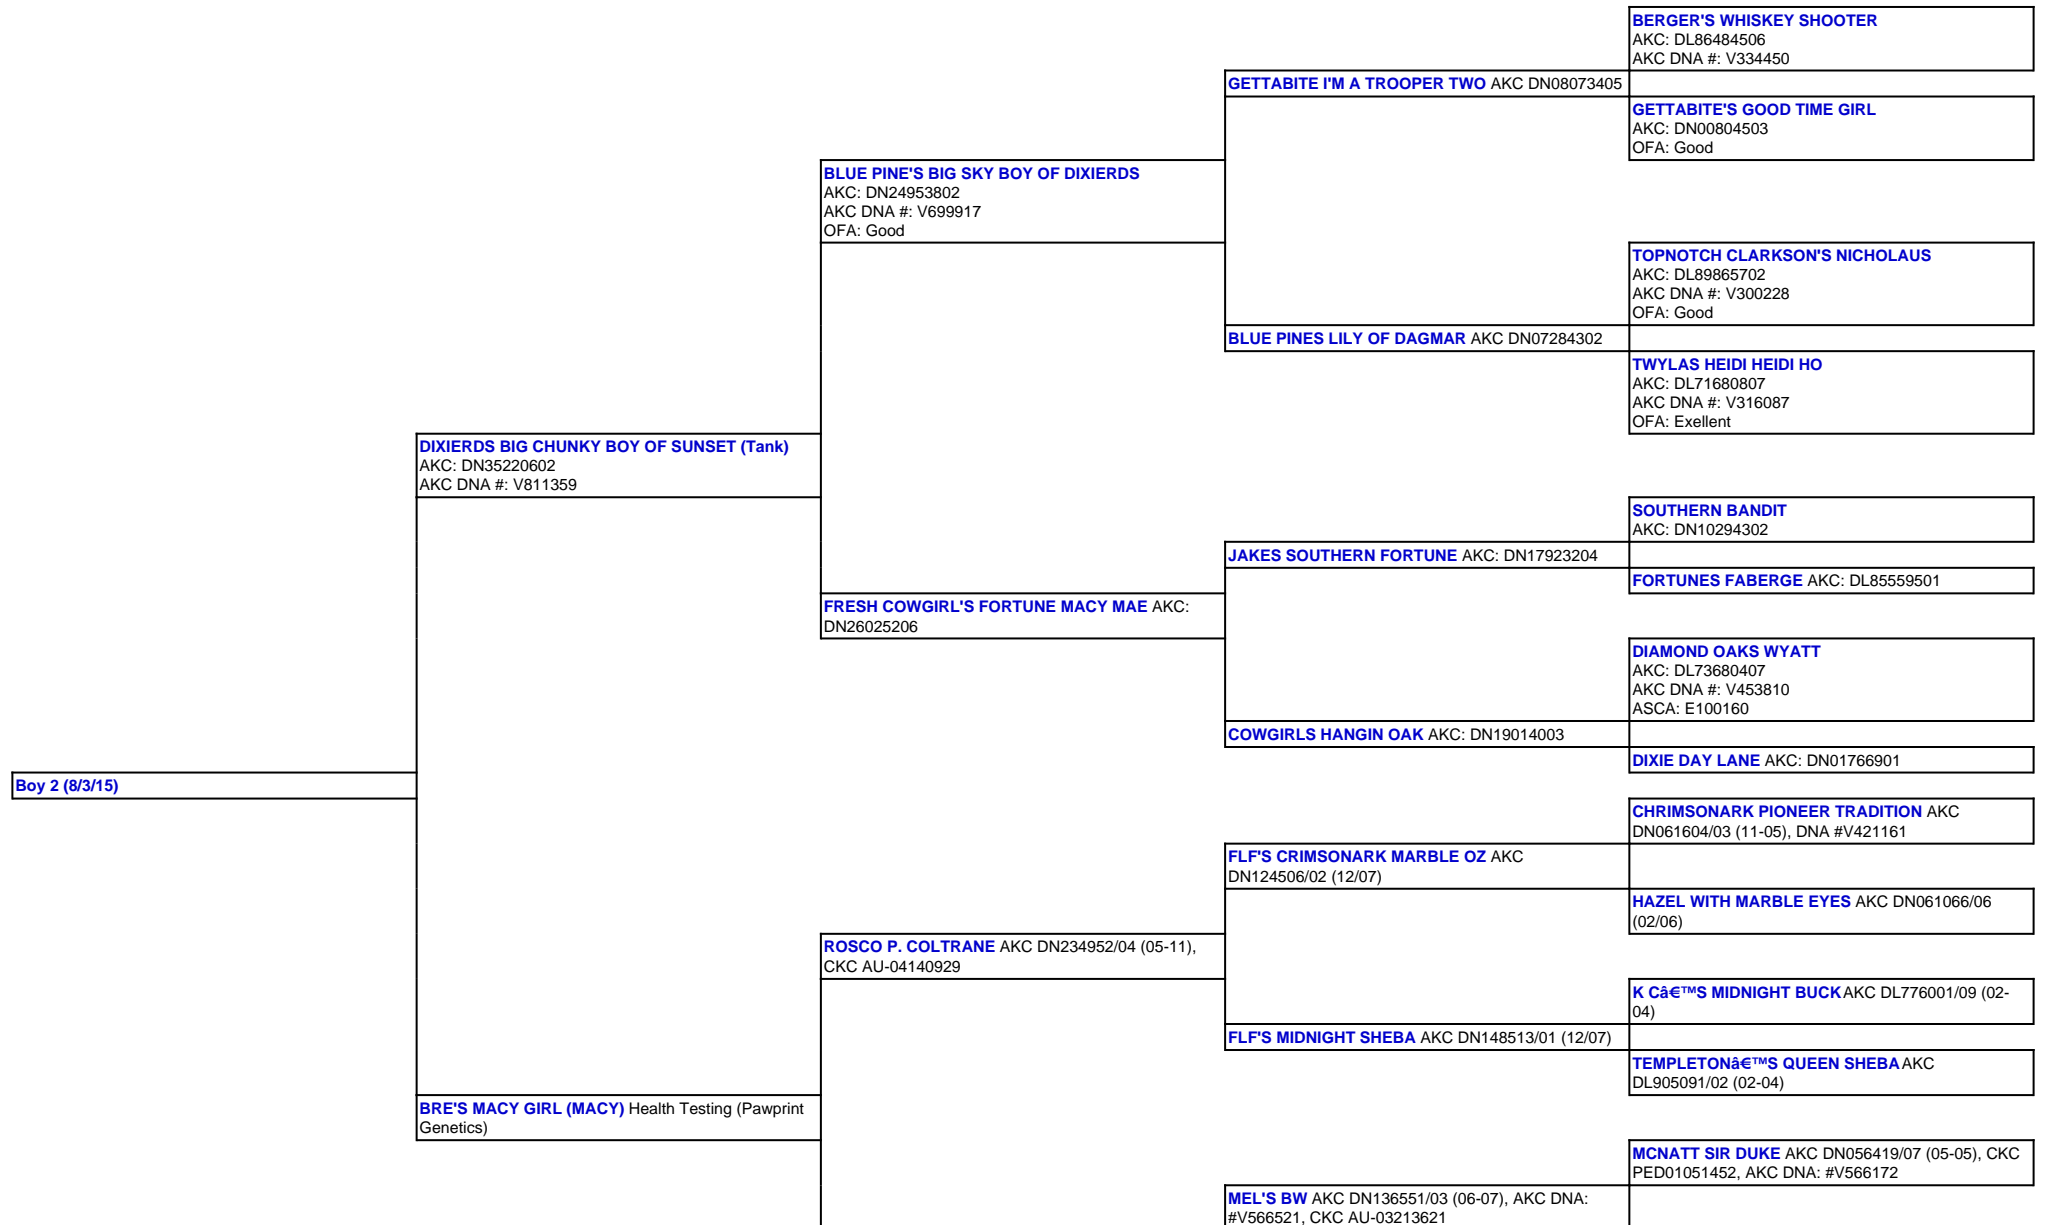

For a more detailed version of this pedigree:  
<https://www.sunsetranchaussies.com/profile/boy-2-8-3-15>

Pedigree For:  
 Boy 2 (8/3/15)

EVANS MACY GIRL CKC AU-04563521

MCNATT'S LITTLE SOPHIE AKC DN044530/10 (05-05), CKC AU-03213617

COMPTON'S ONE TUFF ACT TO

EVANS QUEEN OF SHEBA CKC AU-03878994

HILLTOPS SYDNEY SNOWBELLE