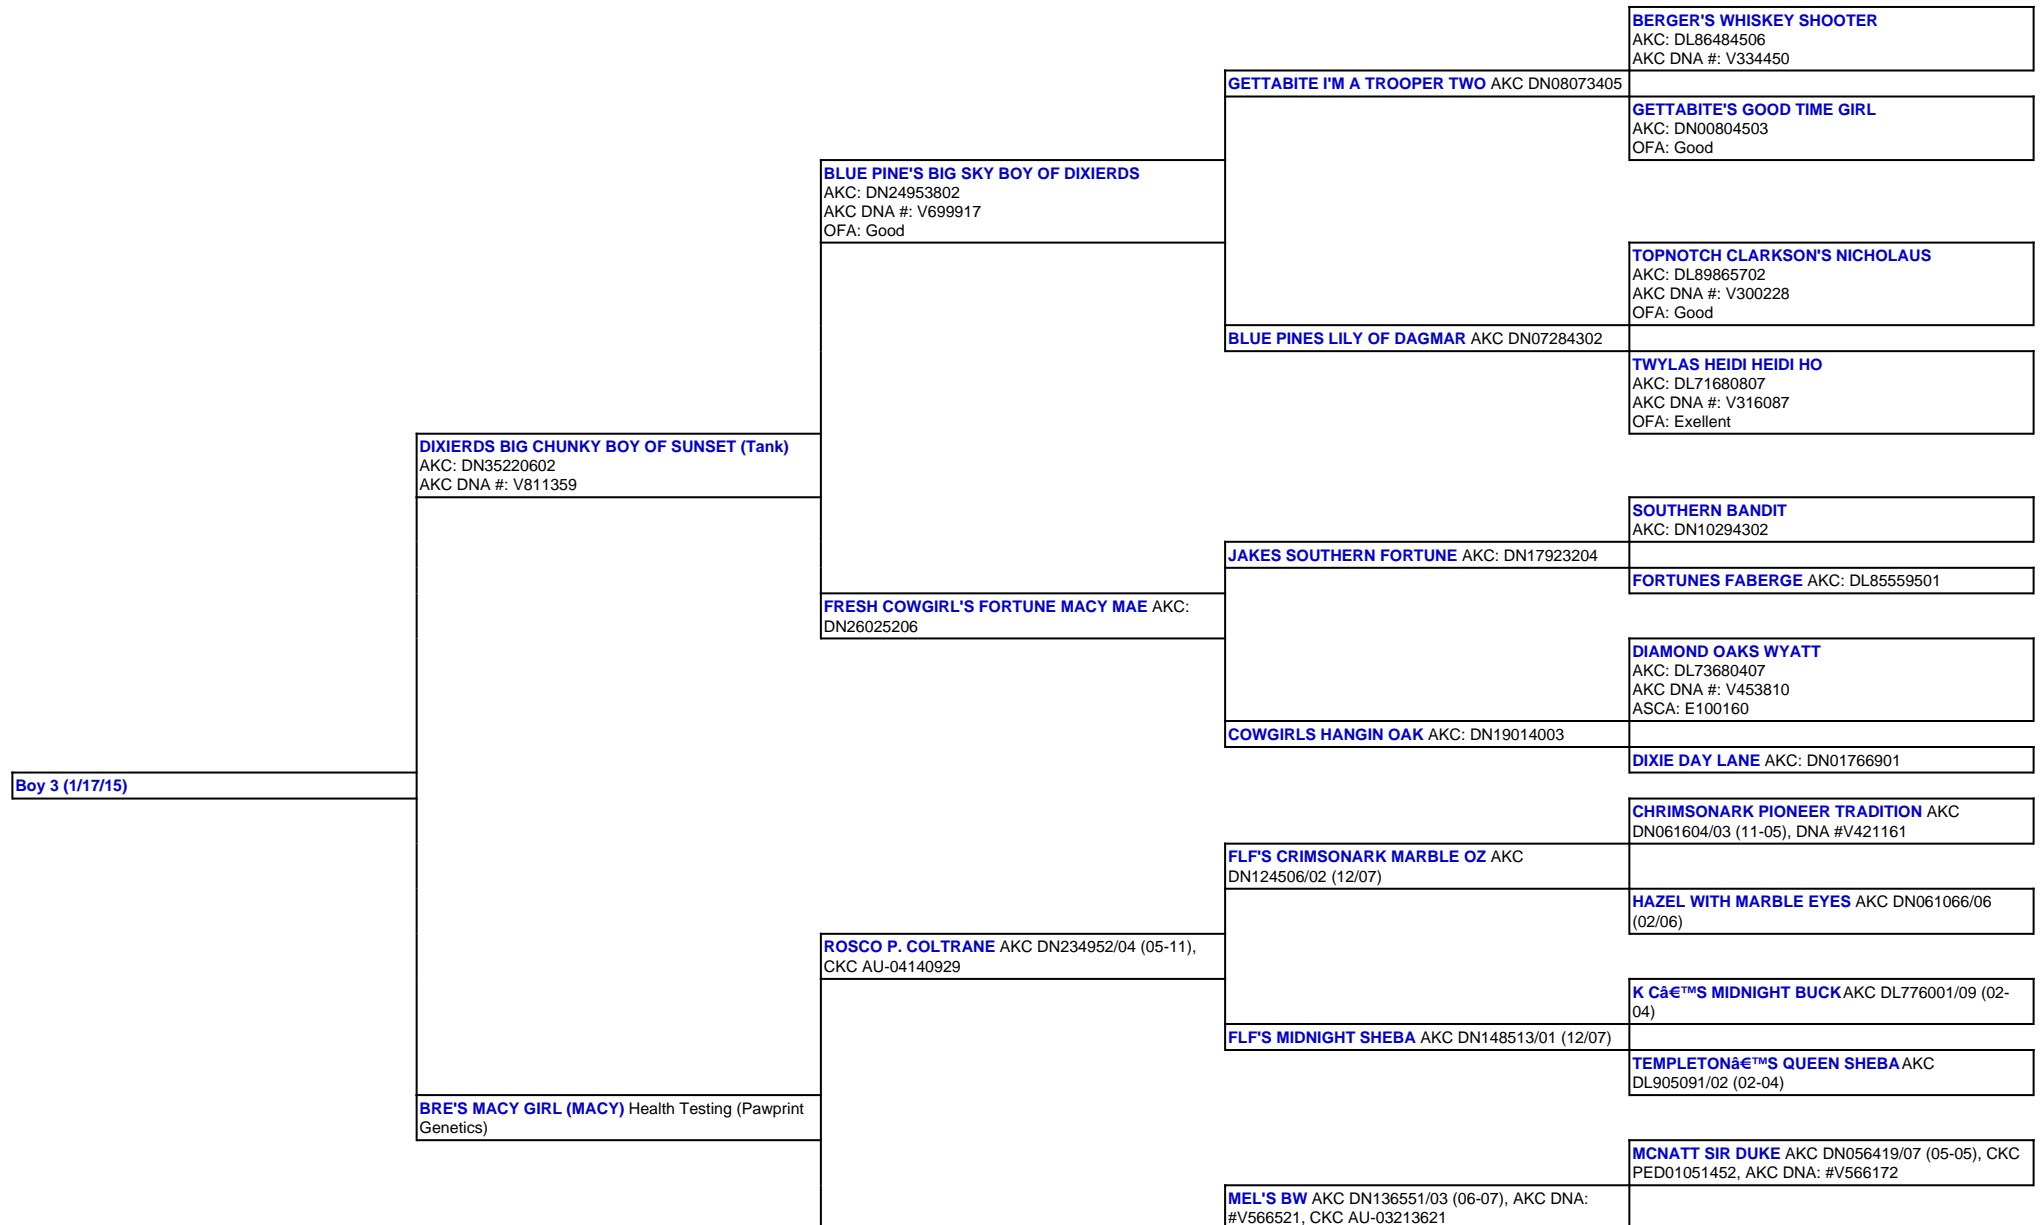

For a more detailed version of this pedigree:

<https://www.sunsetranchaussies.com/profile/boy-3-1-17-15>

Pedigree For:
Boy 3 (1/17/15)

EVANS MACY GIRL CKC AU-04563521

MCNATT'S LITTLE SOPHIE AKC DN044530/10 (05-05), CKC AU-03213617

COMPTON'S ONE TUFF ACT TO

EVANS QUEEN OF SHEBA CKC AU-03878994

HILLTOPS SYDNEY SNOWBELLE