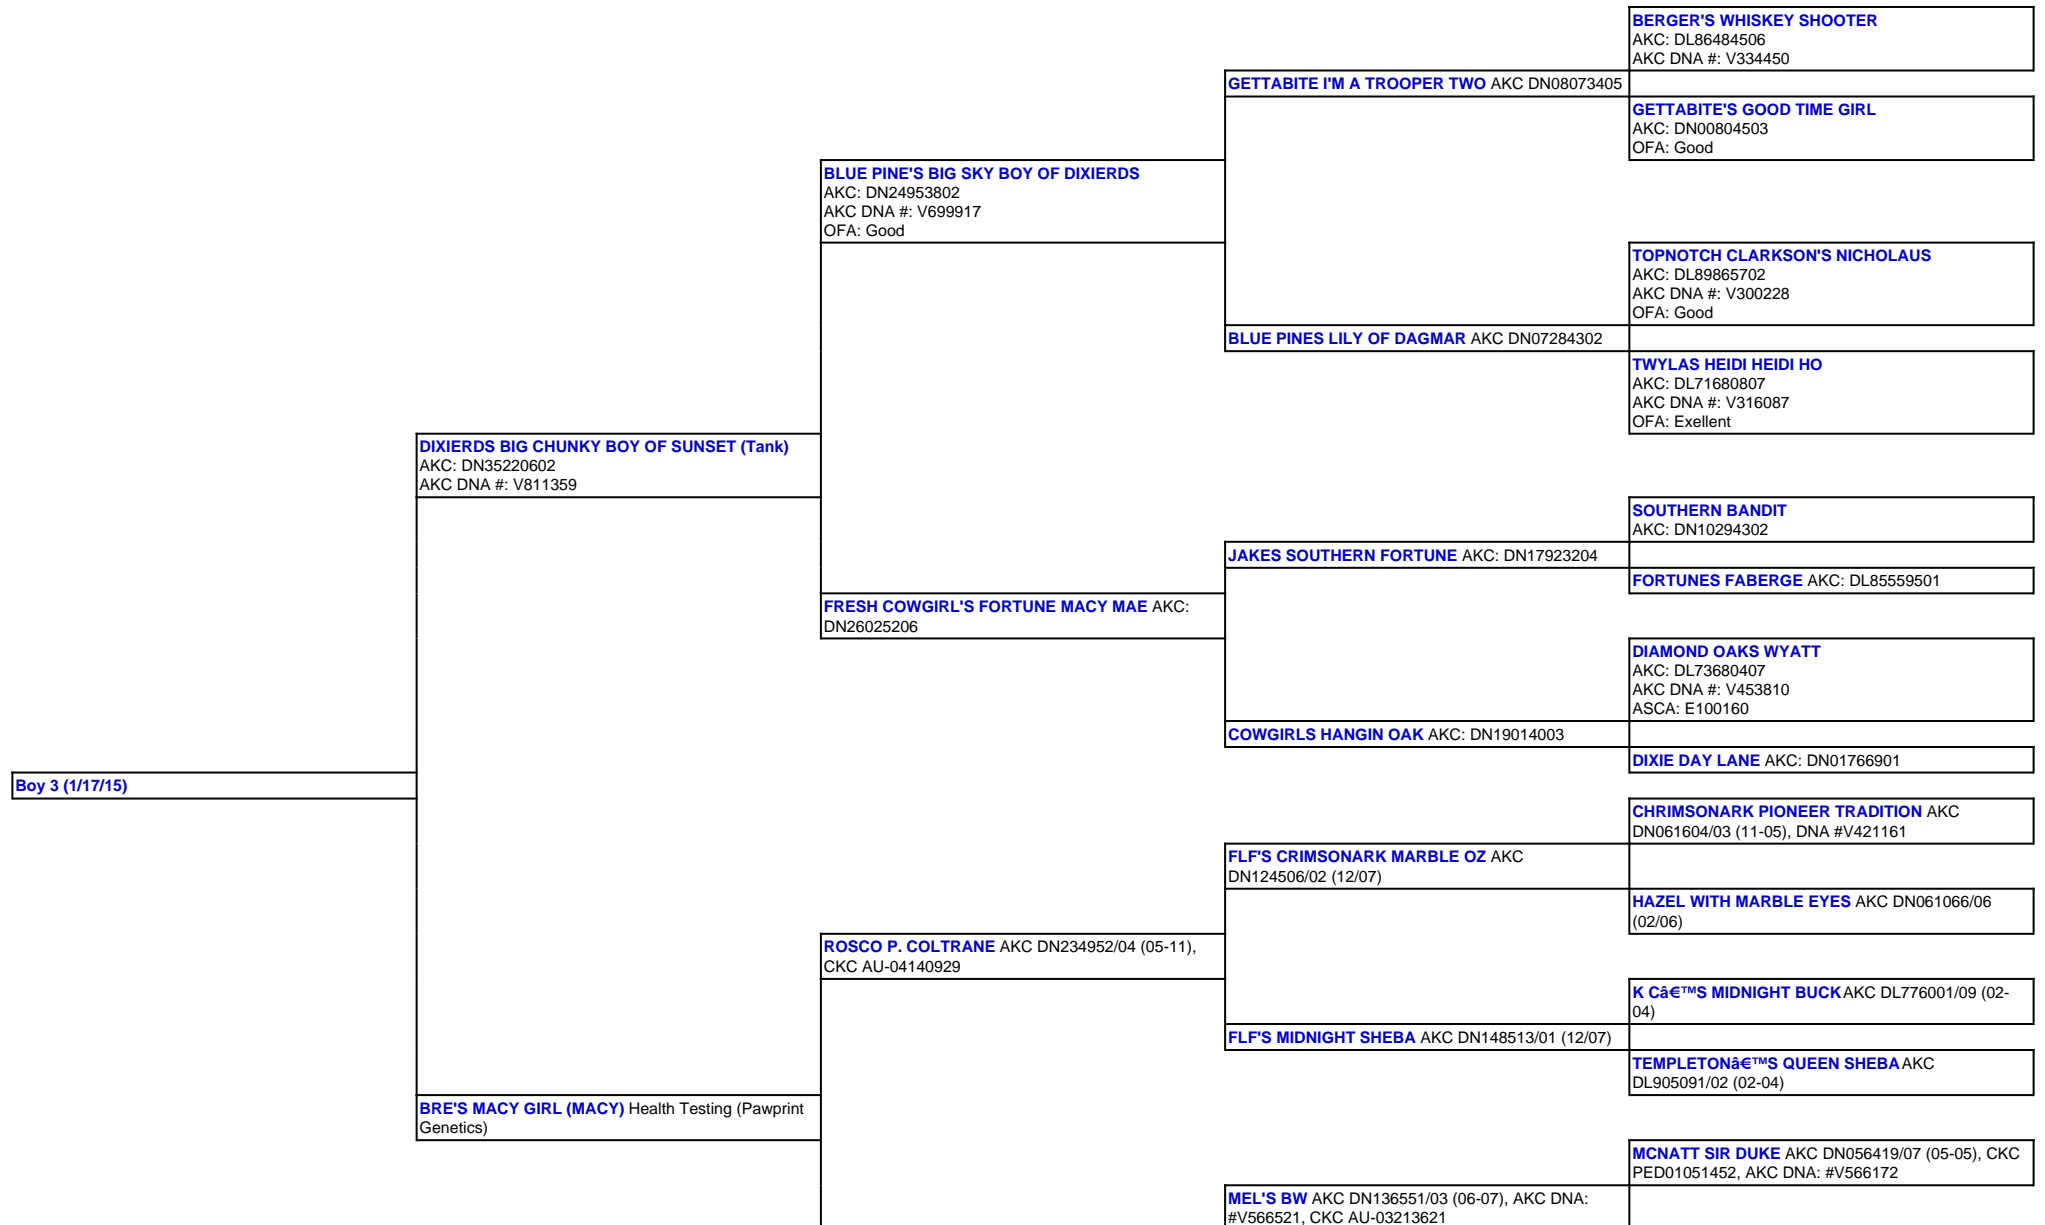

For a more detailed version of this pedigree:

<https://www.sunsetranchaussies.com/profile/boy-3-1-17-15>

Pedigree For:
Boy 3 (1/17/15)

EVANS MACY GIRL CKC AU-04563521

MCNATT'S LITTLE SOPHIE AKC DN044530/10 (05-05), CKC AU-03213617

COMPTON'S ONE TUFF ACT TO

EVANS QUEEN OF SHEBA CKC AU-03878994

HILLTOPS SYDNEY SNOWBELLE