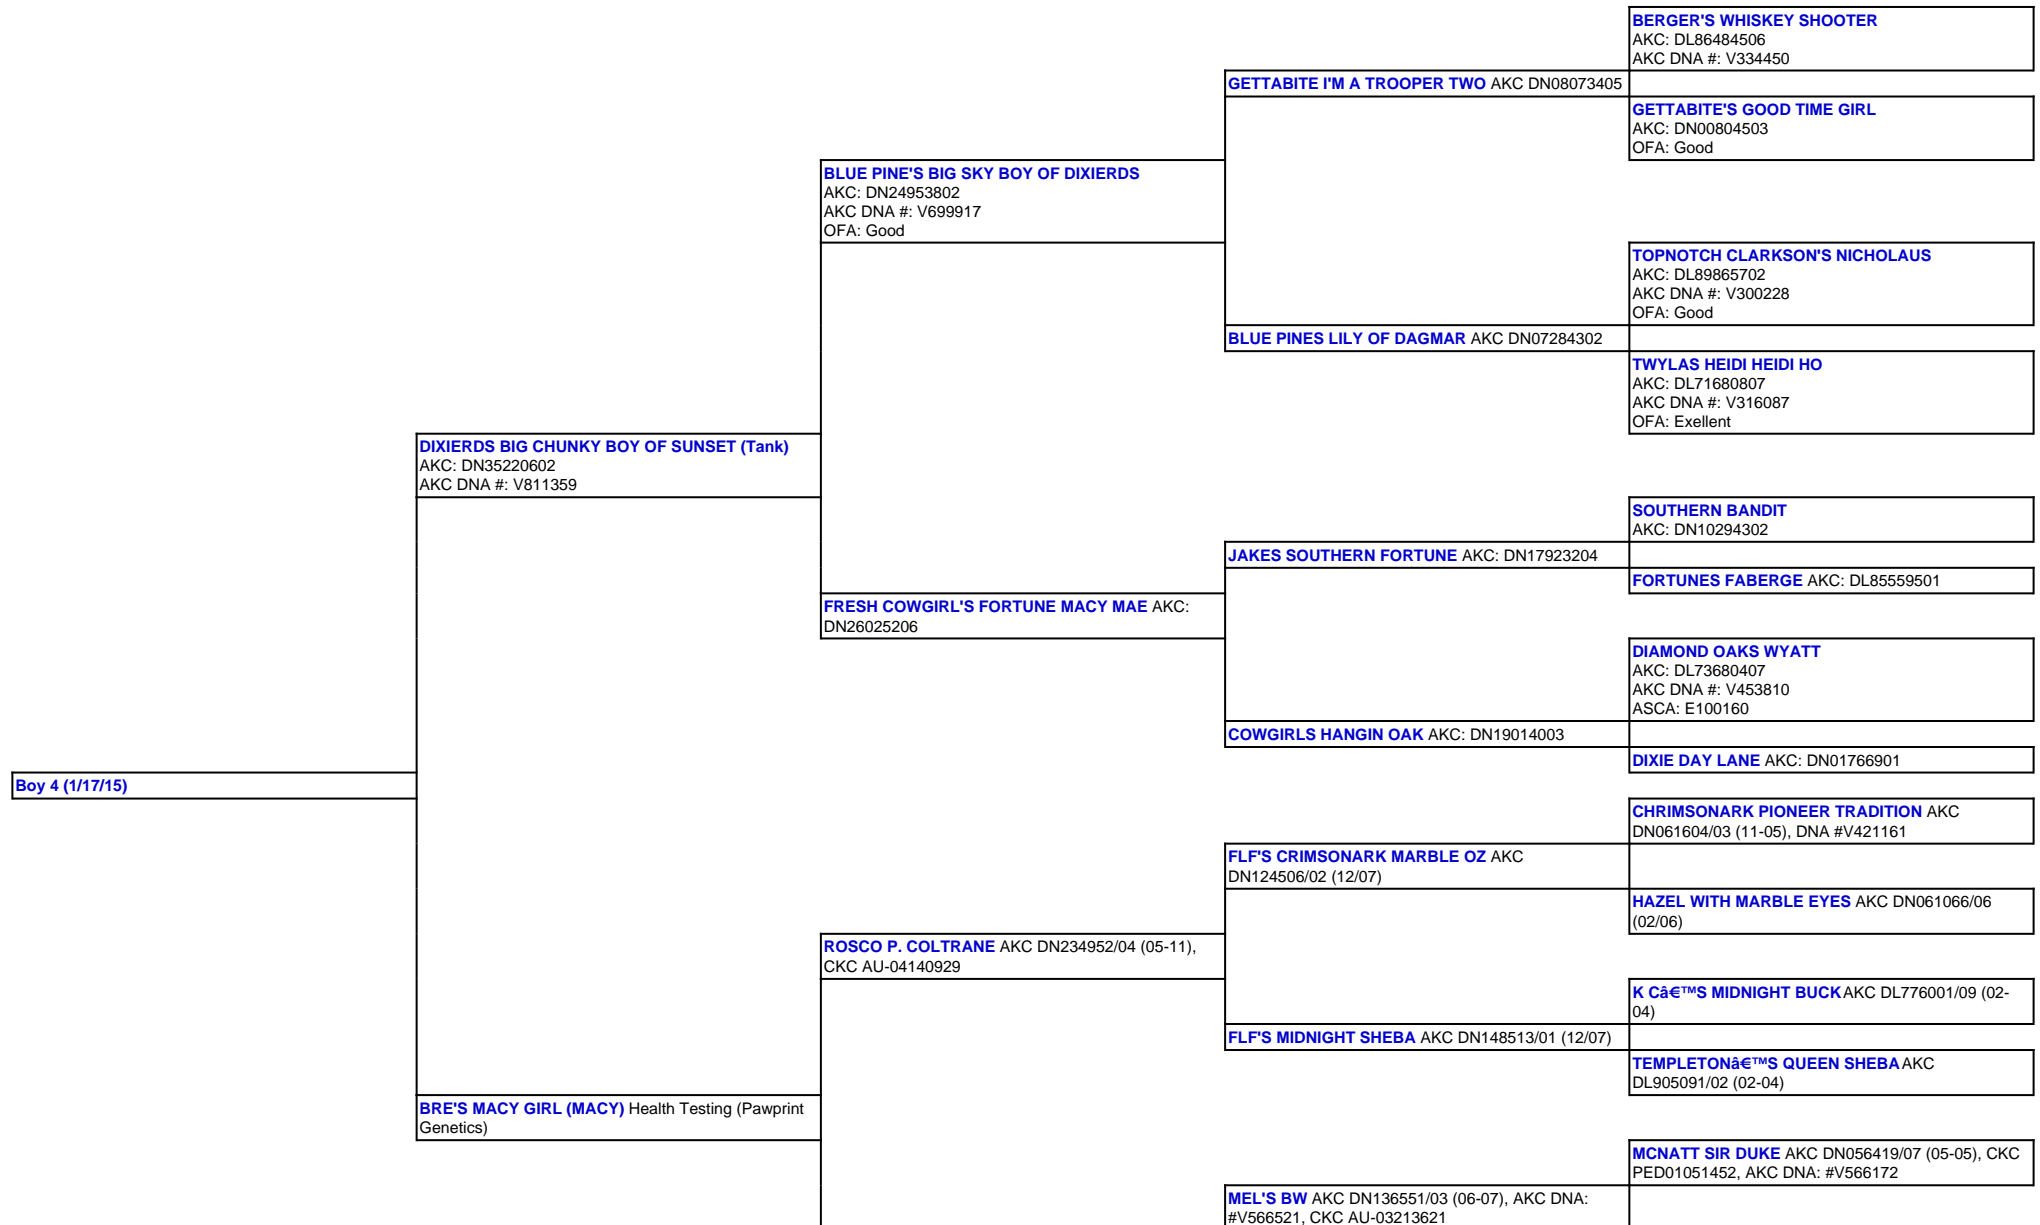

For a more detailed version of this pedigree:

<https://www.sunsetranchaussies.com/profile/boy-4-1-17-15>

Pedigree For:  
Boy 4 (1/17/15)

EVANS MACY GIRL CKC AU-04563521

MCNATT'S LITTLE SOPHIE AKC DN044530/10 (05-05), CKC AU-03213617

COMPTON'S ONE TUFF ACT TO

EVANS QUEEN OF SHEBA CKC AU-03878994

HILLTOPS SYDNEY SNOWBELLE