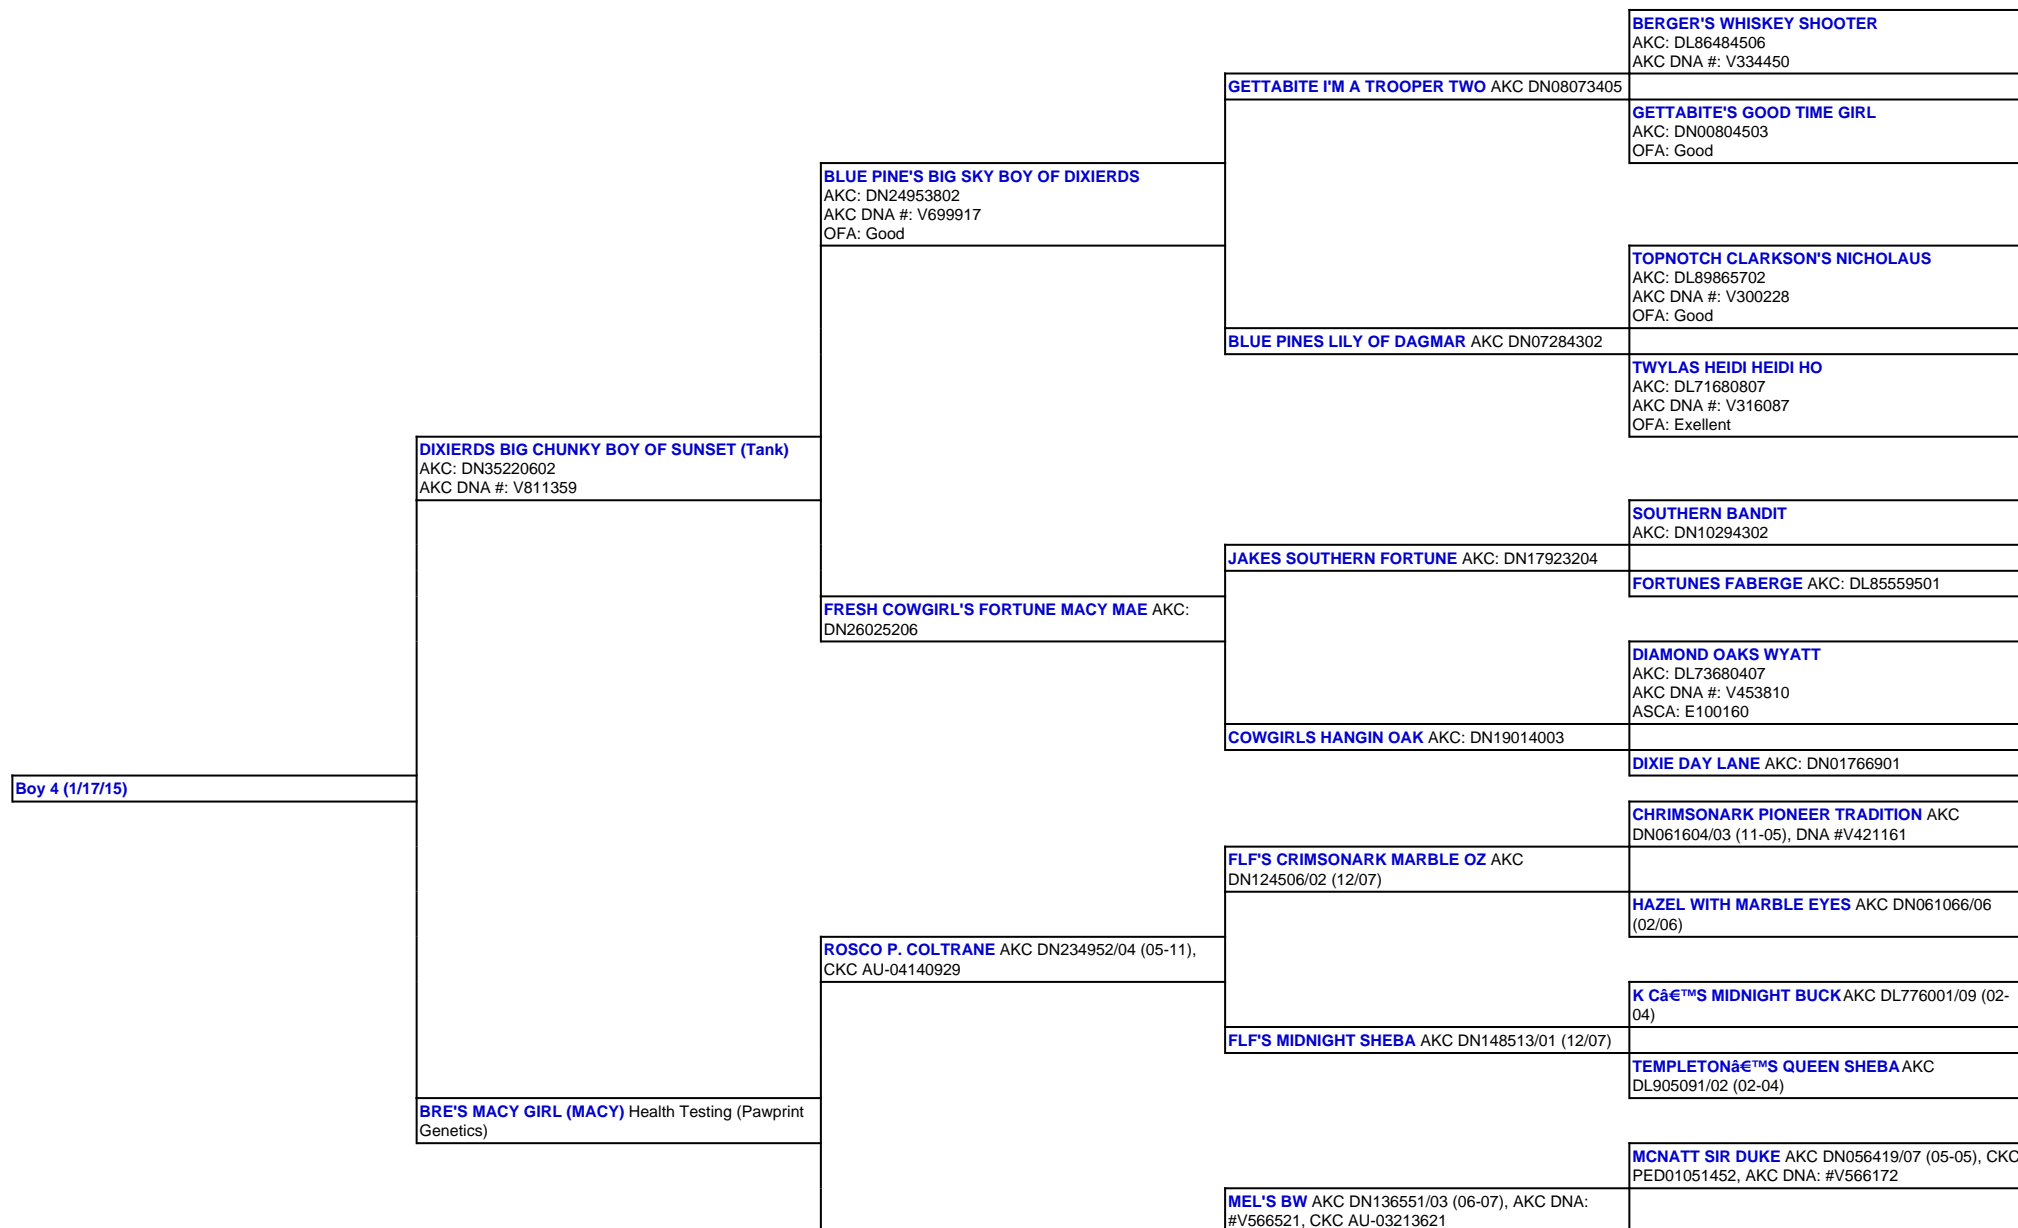

For a more detailed version of this pedigree:

<https://www.sunsetranchaussies.com/profile/boy-4-1-17-15>

Pedigree For:
Boy 4 (1/17/15)

EVANS MACY GIRL CKC AU-04563521

MCNATT'S LITTLE SOPHIE AKC DN044530/10 (05-05), CKC AU-03213617

COMPTON'S ONE TUFF ACT TO

EVANS QUEEN OF SHEBA CKC AU-03878994

HILLTOPS SYDNEY SNOWBELLE