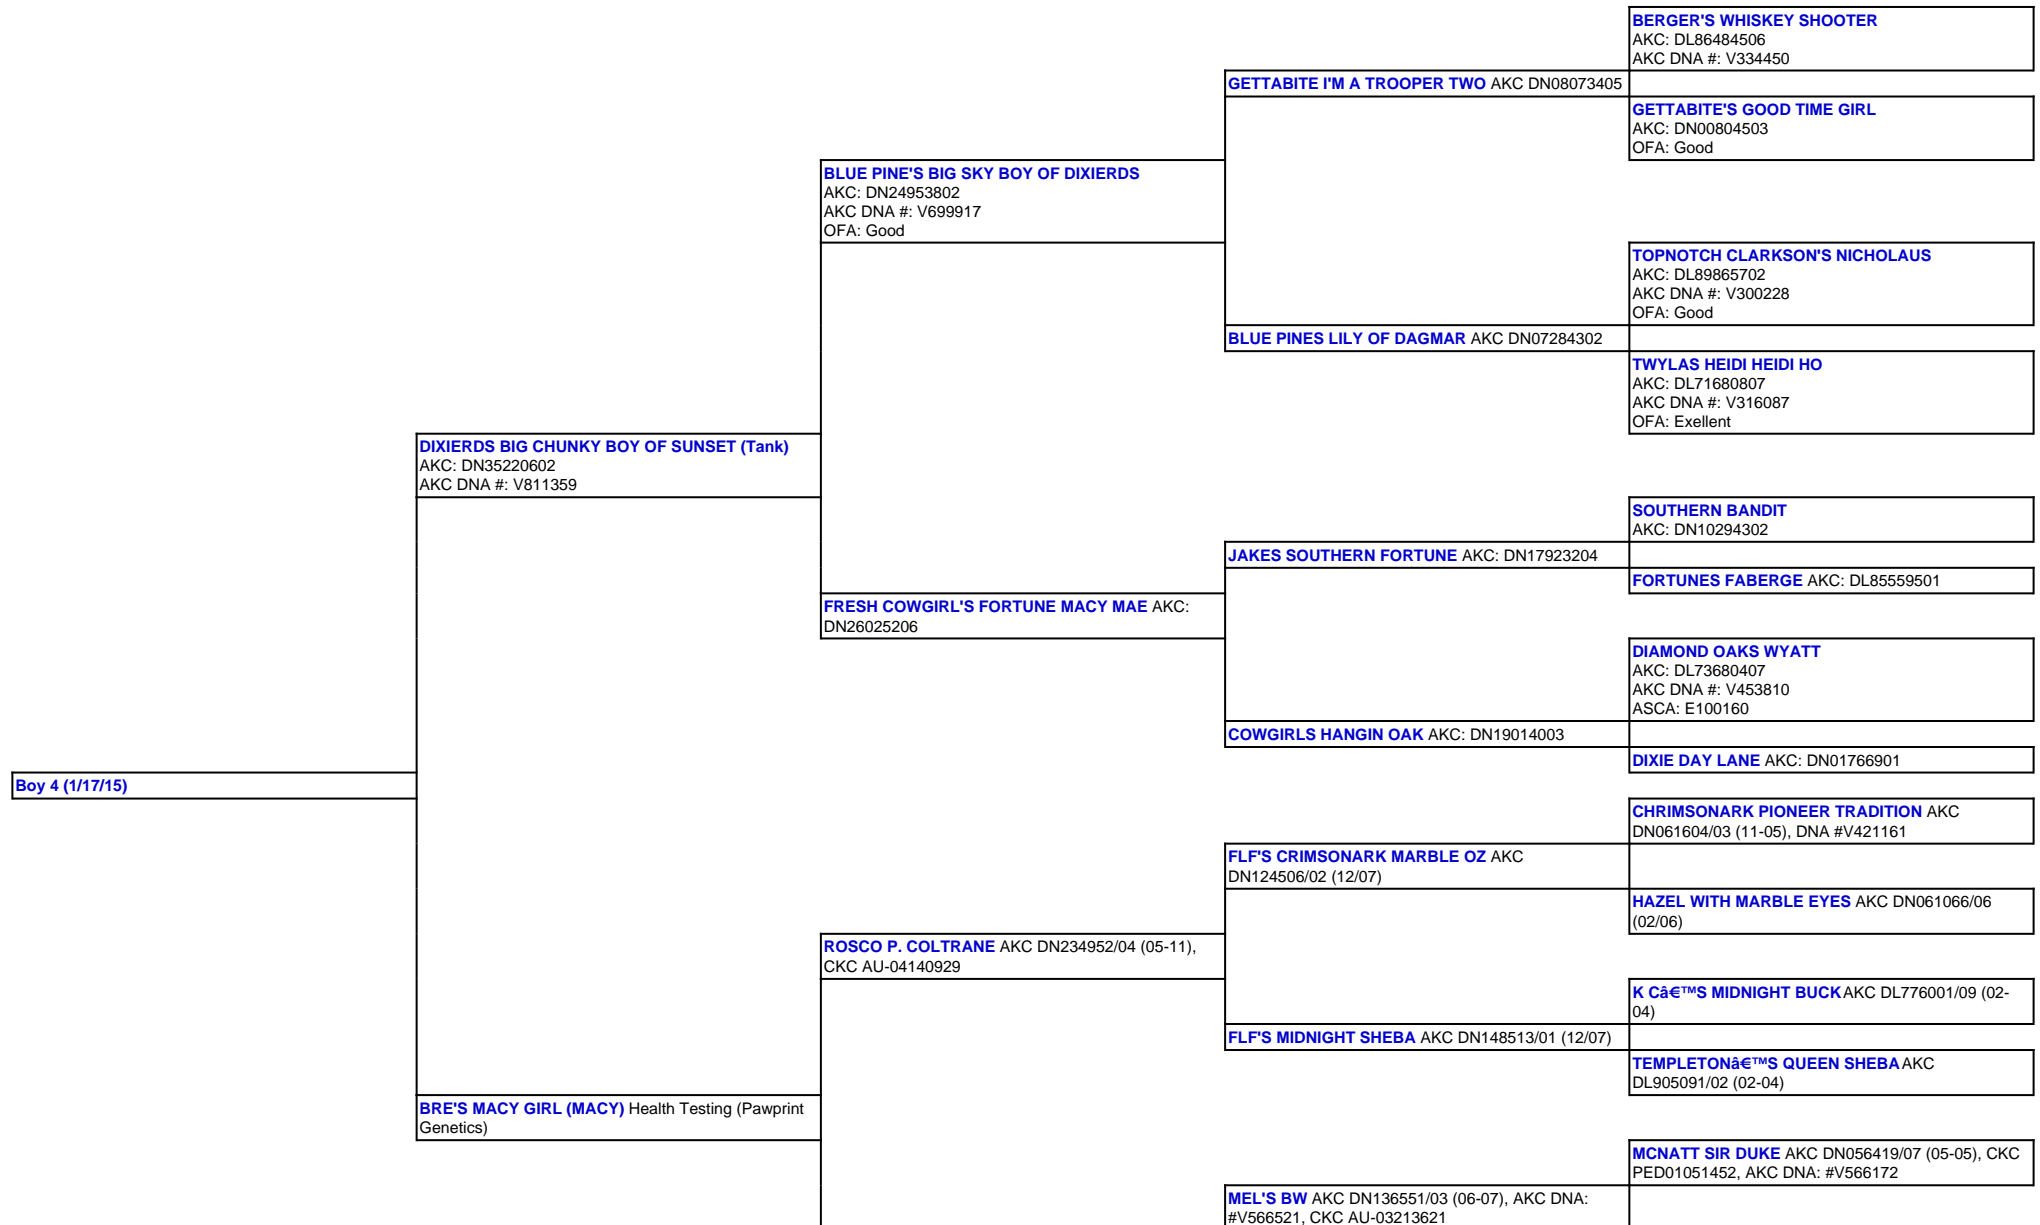

For a more detailed version of this pedigree:

<https://www.sunsetranchaussies.com/profile/boy-4-1-17-15>

Pedigree For:
Boy 4 (1/17/15)

EVANS MACY GIRL CKC AU-04563521

MCNATT'S LITTLE SOPHIE AKC DN044530/10 (05-05), CKC AU-03213617

COMPTON'S ONE TUFF ACT TO

EVANS QUEEN OF SHEBA CKC AU-03878994

HILLTOPS SYDNEY SNOWBELLE