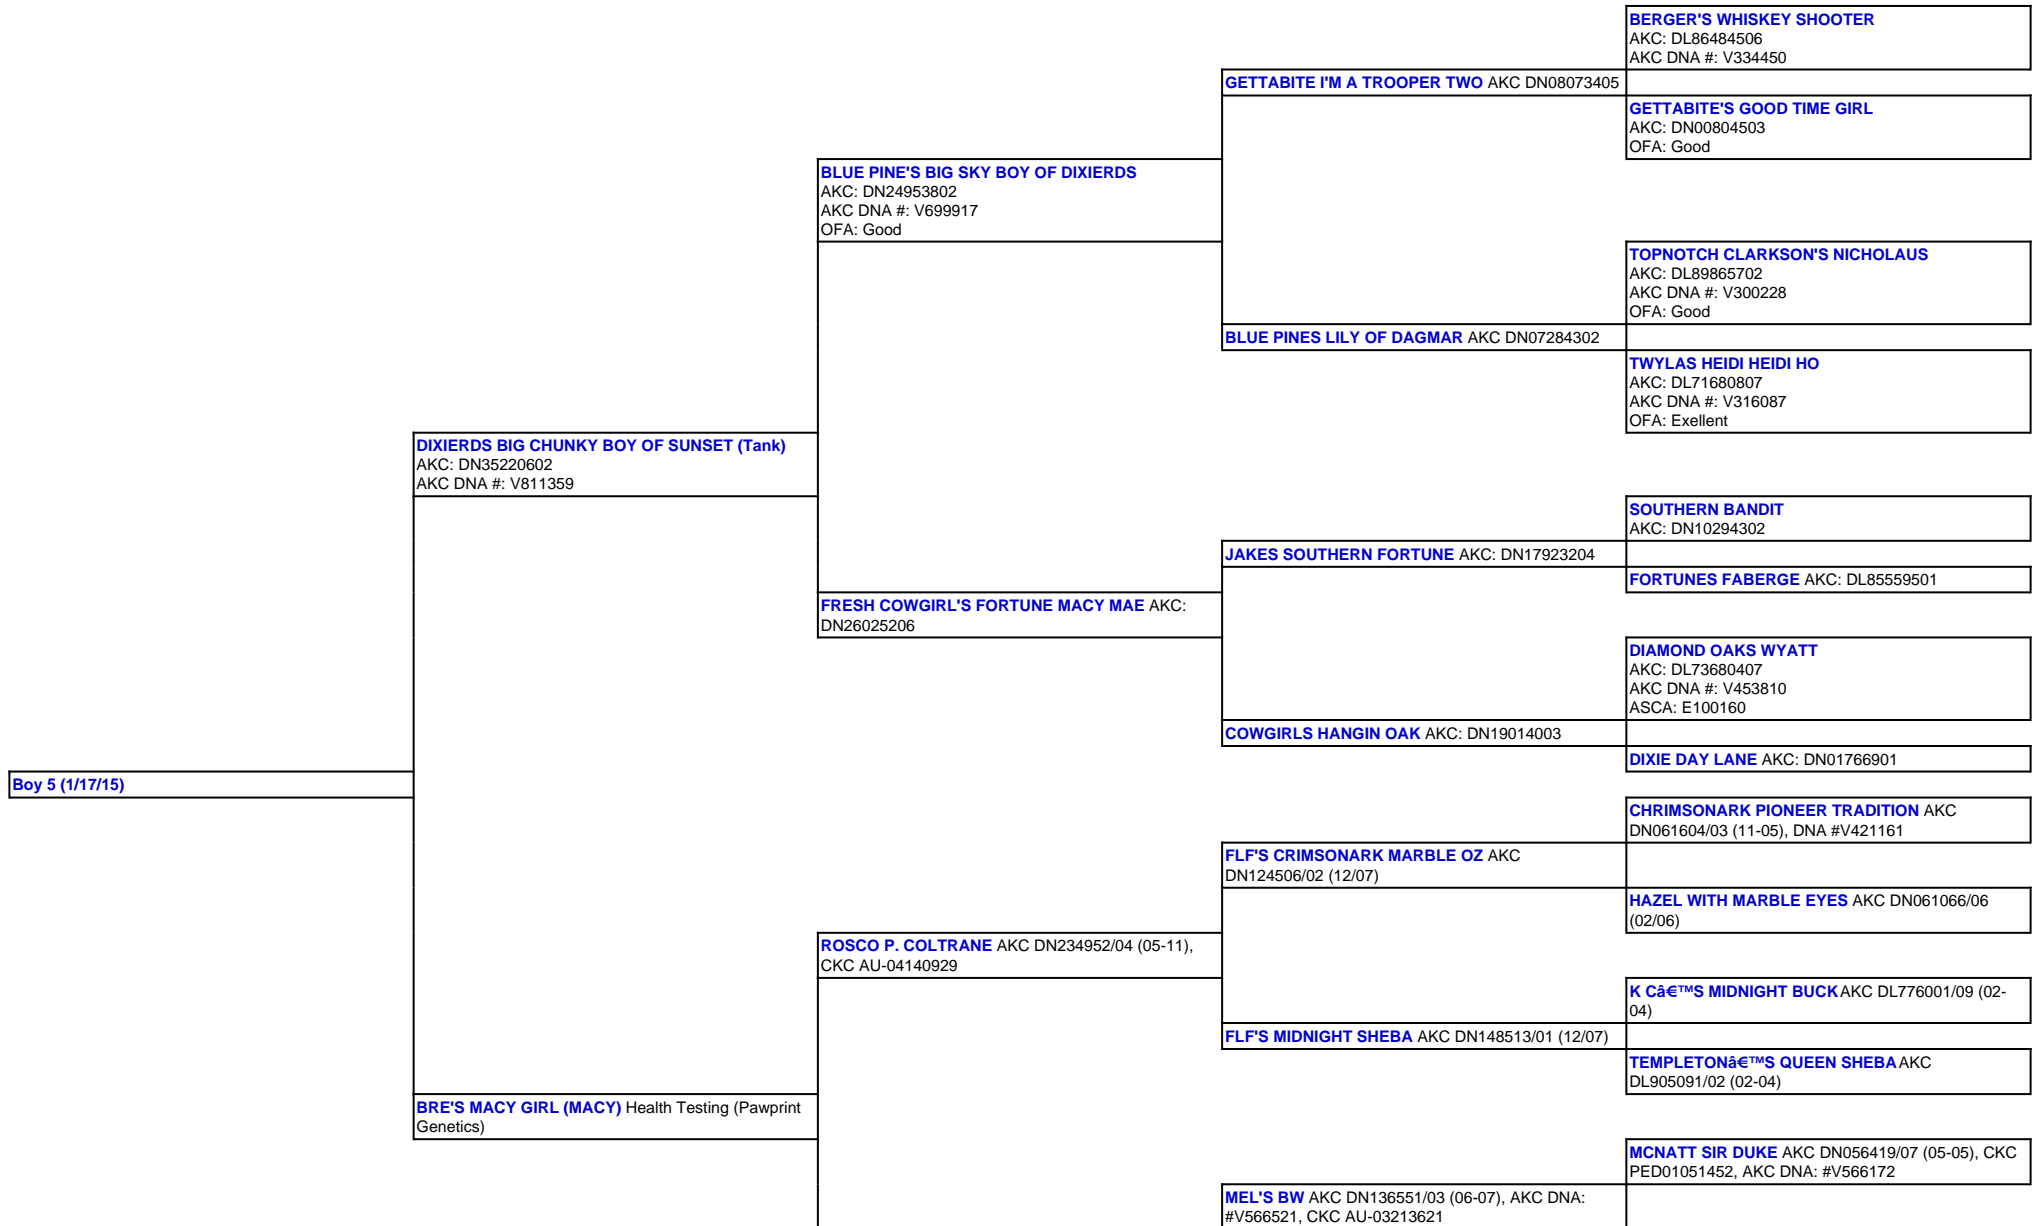

For a more detailed version of this pedigree:

<https://www.sunsetranchaussies.com/profile/boy-5-1-17-15>

Pedigree For:
Boy 5 (1/17/15)

EVANS MACY GIRL CKC AU-04563521

MCNATT'S LITTLE SOPHIE AKC DN044530/10 (05-05), CKC AU-03213617

COMPTON'S ONE TUFF ACT TO

EVANS QUEEN OF SHEBA CKC AU-03878994

HILLTOPS SYDNEY SNOWBELLE