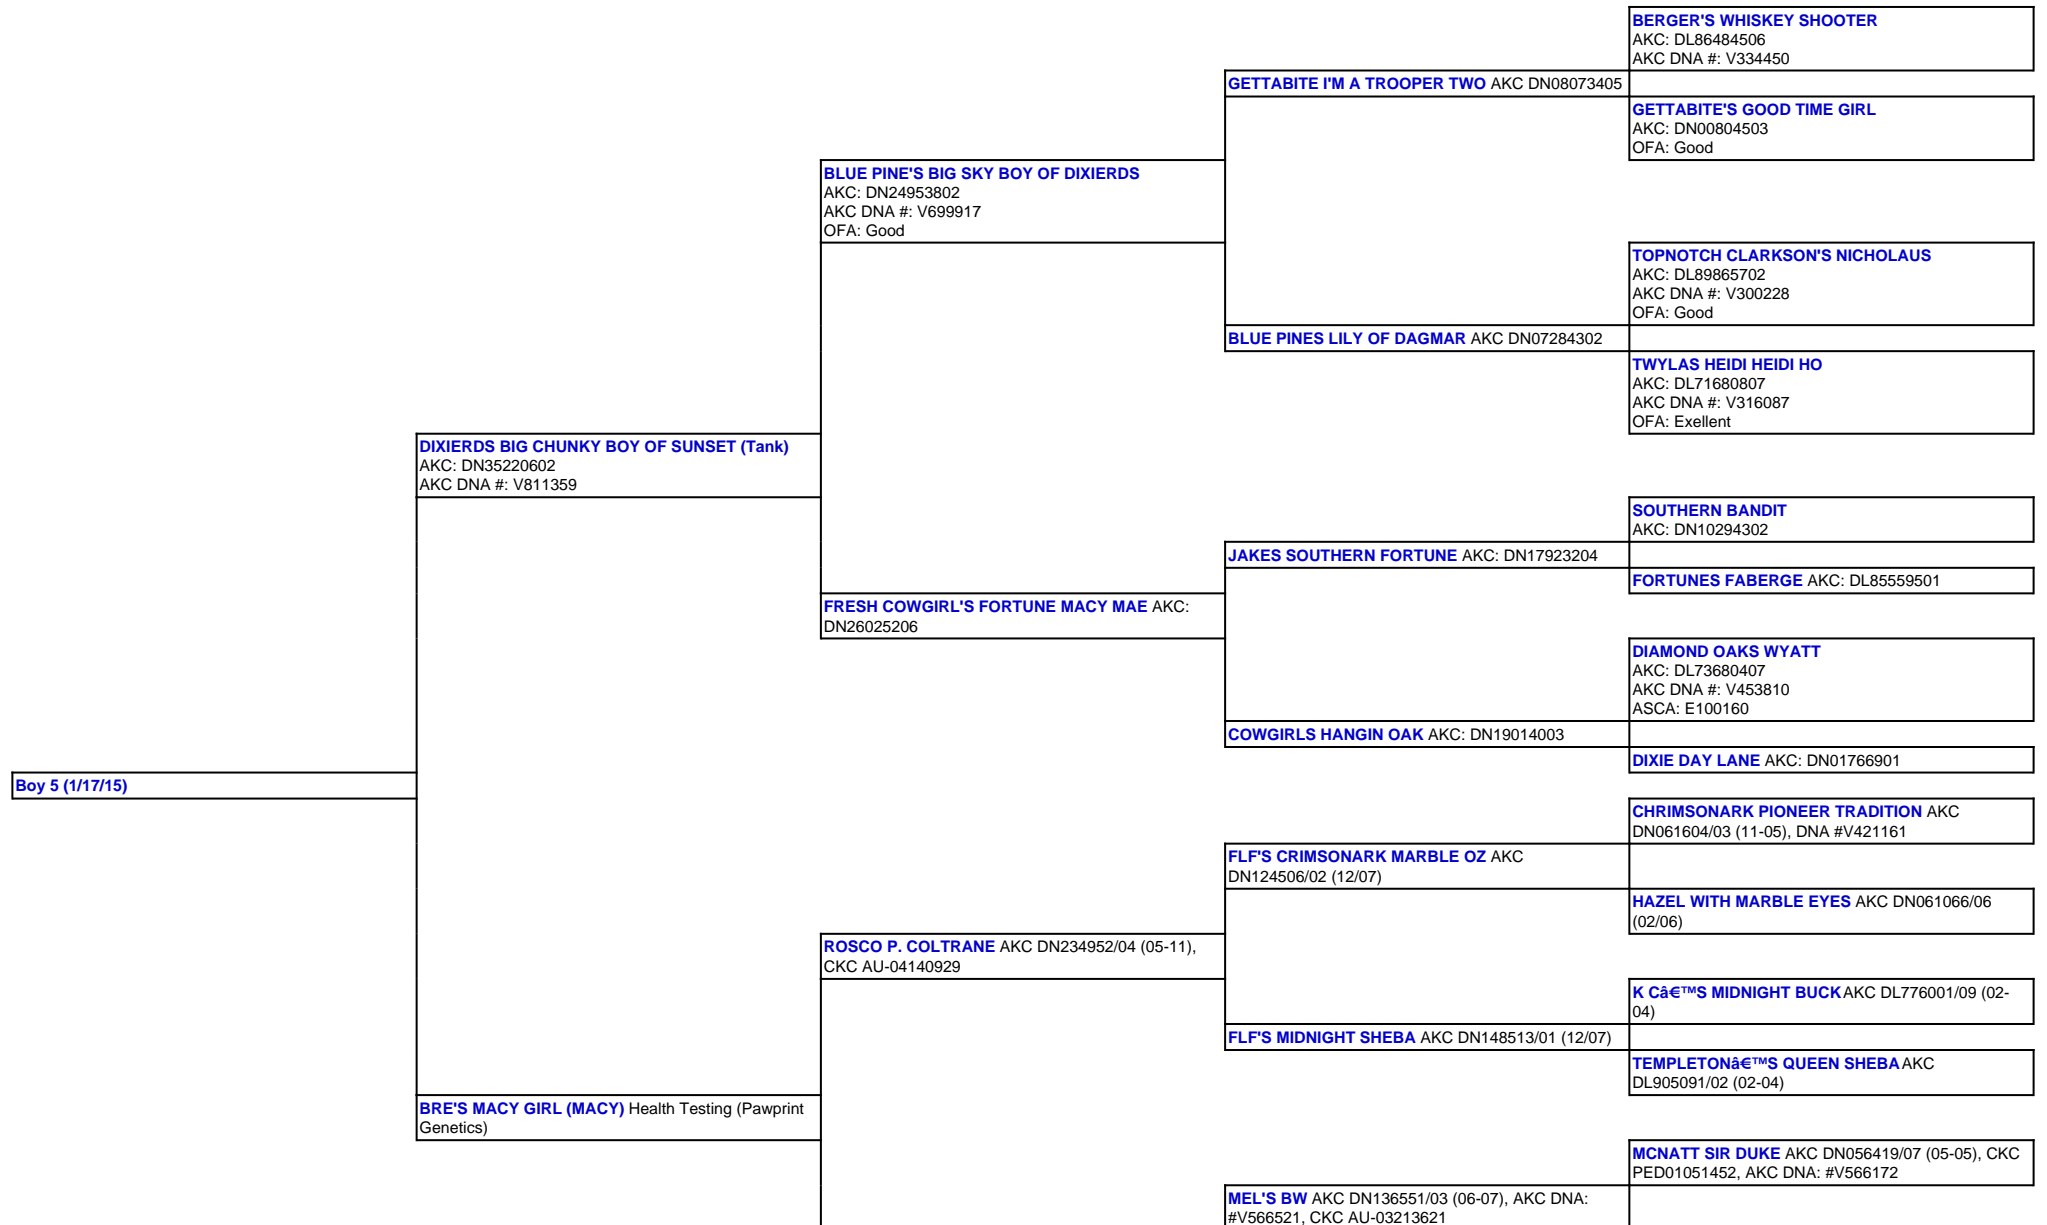

For a more detailed version of this pedigree:

<https://www.sunsetranchaussies.com/profile/boy-5-1-17-15>

Pedigree For:
Boy 5 (1/17/15)

EVANS MACY GIRL CKC AU-04563521

MCNATT'S LITTLE SOPHIE AKC DN044530/10 (05-05), CKC AU-03213617

COMPTON'S ONE TUFF ACT TO

EVANS QUEEN OF SHEBA CKC AU-03878994

HILLTOPS SYDNEY SNOWBELLE