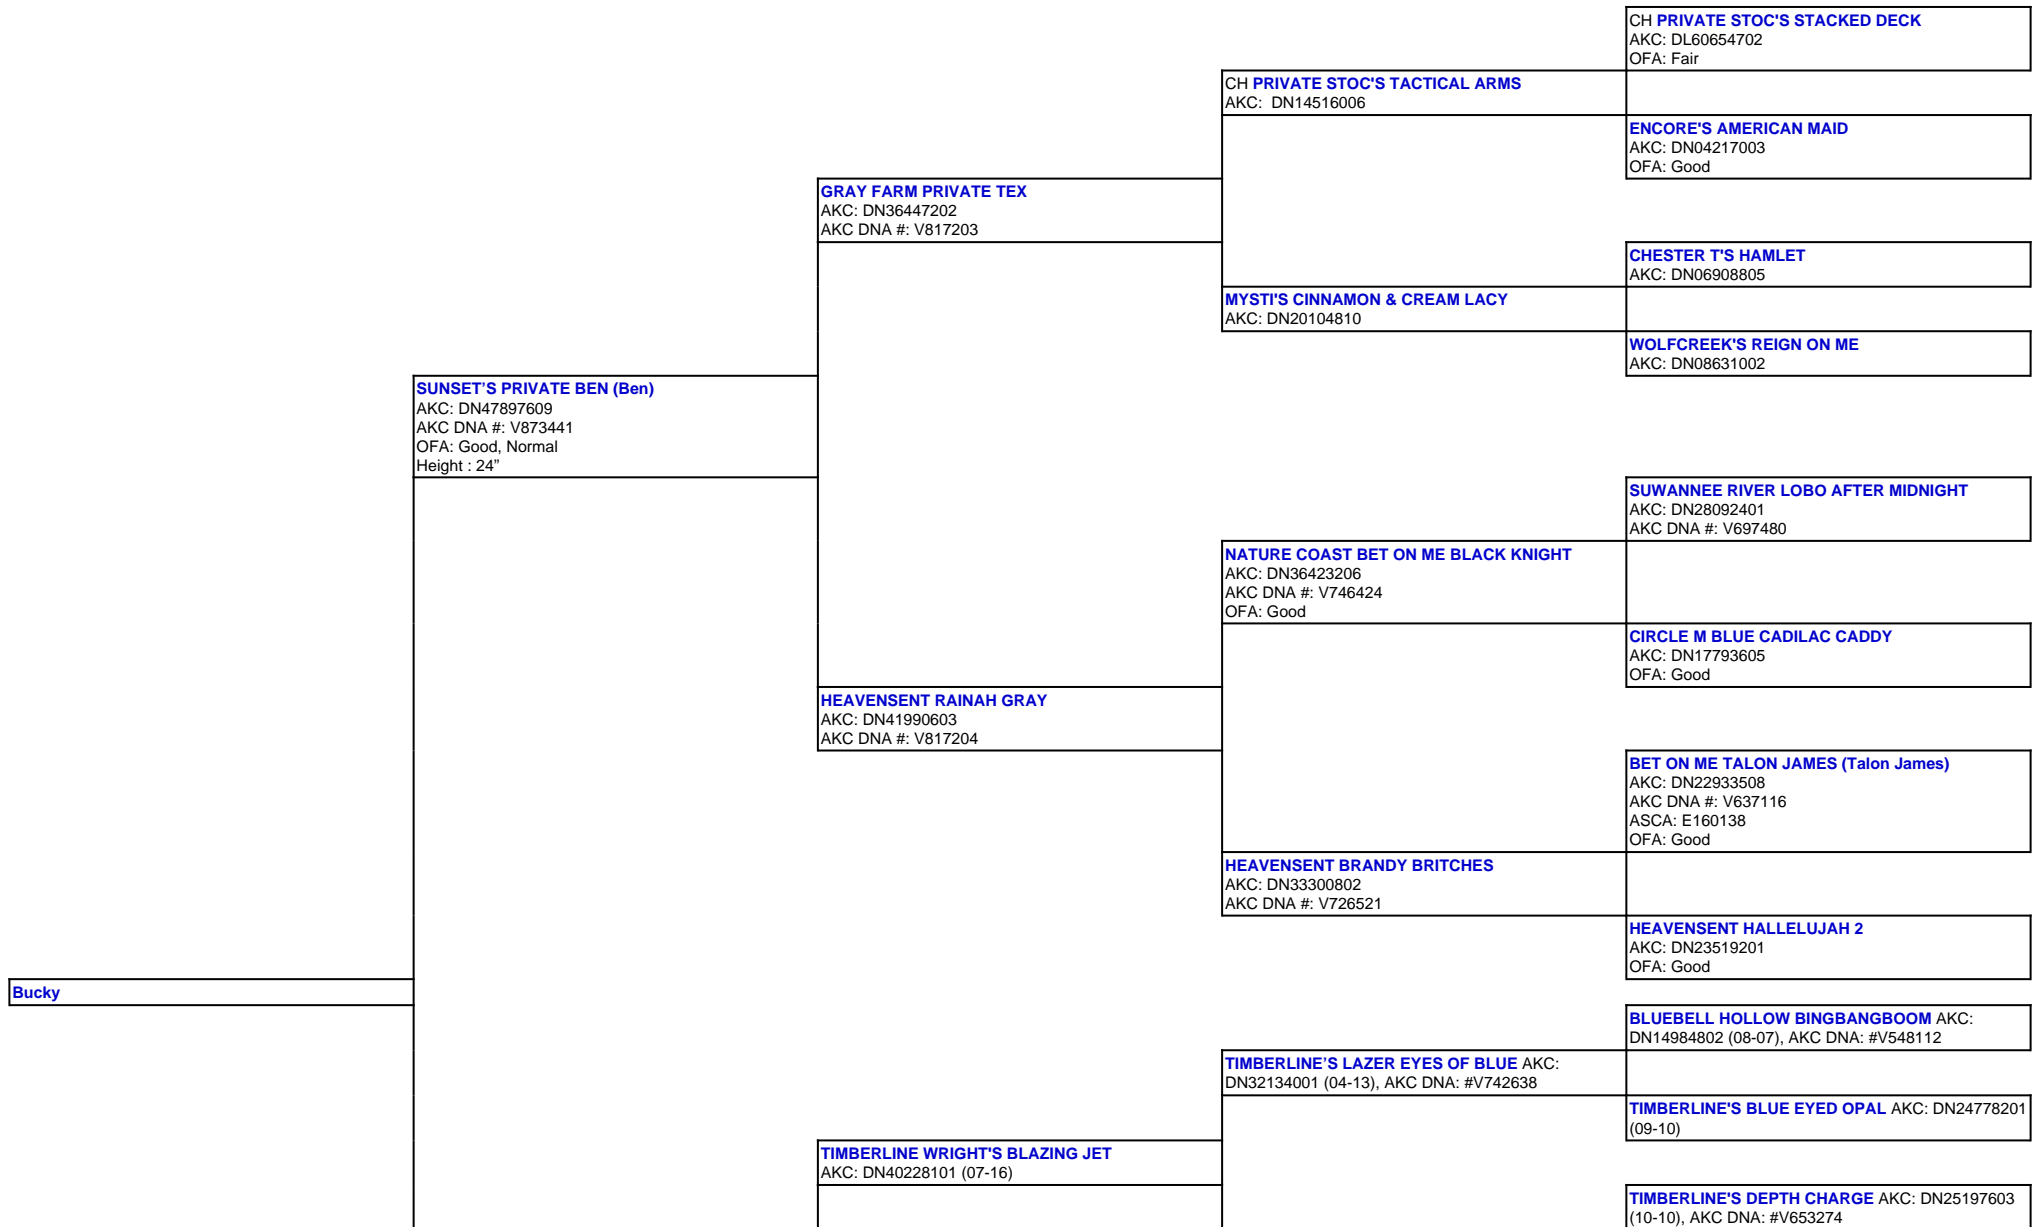

For a more detailed version of this pedigree:
<https://www.sunsetranchaussies.com/profile/bucky>

Pedigree For:
 Bucky

ARROW H'S LUCIE (Lucie)
AKC: DN50133004
OFA: OFA55G, OFEL55
Height : 20.5"

CANYON CREEK LUCKY H'S ZOEY AKC
DN43895304 (02-17)

TIMBERLINE'S SHAZAM OF JAM AKC: DN30031304
(09-12)

TIMBERLINE'S JAMBALINA AKC: DN25197405 (09-10)

TIMBERLINE'S WOW FACTOR AKC: DN20927701
(02-10), AKC DNA: #V612002

TIMBERLINE'S SMOKIN' BLACK POWDER AKC:
DN37724001 (05-15), AKC DNA: #V747743

TIMBERLINE'S BIT OF BLUE AKC: DN30432805
(09-12)

MILL CREEK'S PATRIOTIC DEVOTION AKC:
DN13201403 (04-08), AKC DNA #V537602

TIMBERLINE'S FANCY GIRL BRIT AKC: DN33773804
(07-15)

TIMBERLINE'S FANCY GIRL AKC: DN27589512 (11-11)