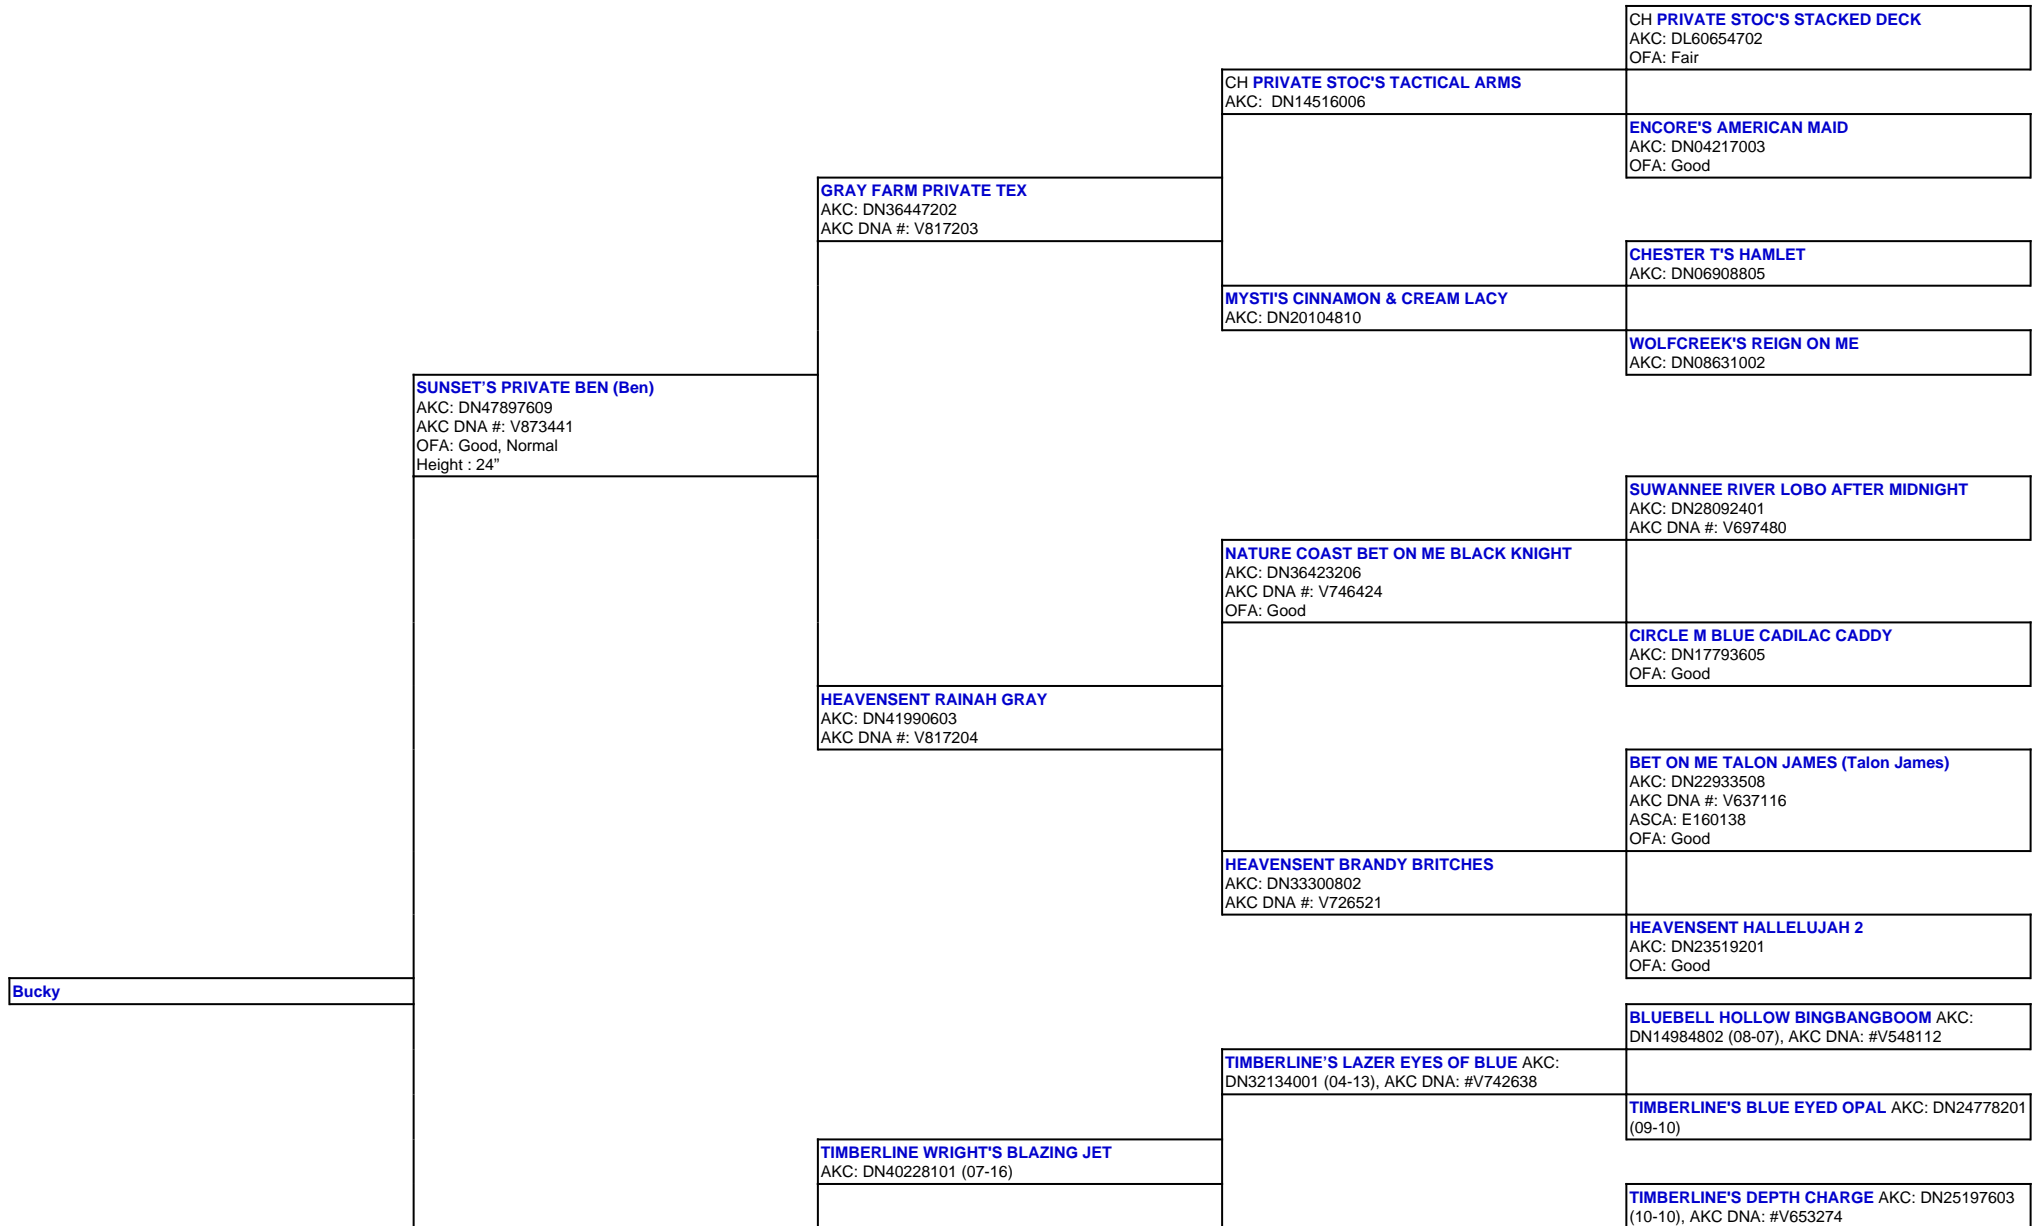

For a more detailed version of this pedigree:
<https://www.sunsetranchaussies.com/profile/bucky>

Pedigree For:
 Bucky

ARROW H'S LUCIE (Lucie)
AKC: DN50133004
OFA: OFA55G, OFEL55
Height : 20.5"

CANYON CREEK LUCKY H'S ZOEY AKC
DN43895304 (02-17)

TIMBERLINE'S SHAZAM OF JAM AKC: DN30031304
(09-12)

TIMBERLINE'S JAMBALINA AKC: DN25197405 (09-10)

TIMBERLINE'S WOW FACTOR AKC: DN20927701
(02-10), AKC DNA: #V612002

TIMBERLINE'S SMOKIN' BLACK POWDER AKC:
DN37724001 (05-15), AKC DNA: #V747743

TIMBERLINE'S BIT OF BLUE AKC: DN30432805
(09-12)

MILL CREEK'S PATRIOTIC DEVOTION AKC:
DN13201403 (04-08), AKC DNA #V537602

TIMBERLINE'S FANCY GIRL BRIT AKC: DN33773804
(07-15)

TIMBERLINE'S FANCY GIRL AKC: DN27589512 (11-11)