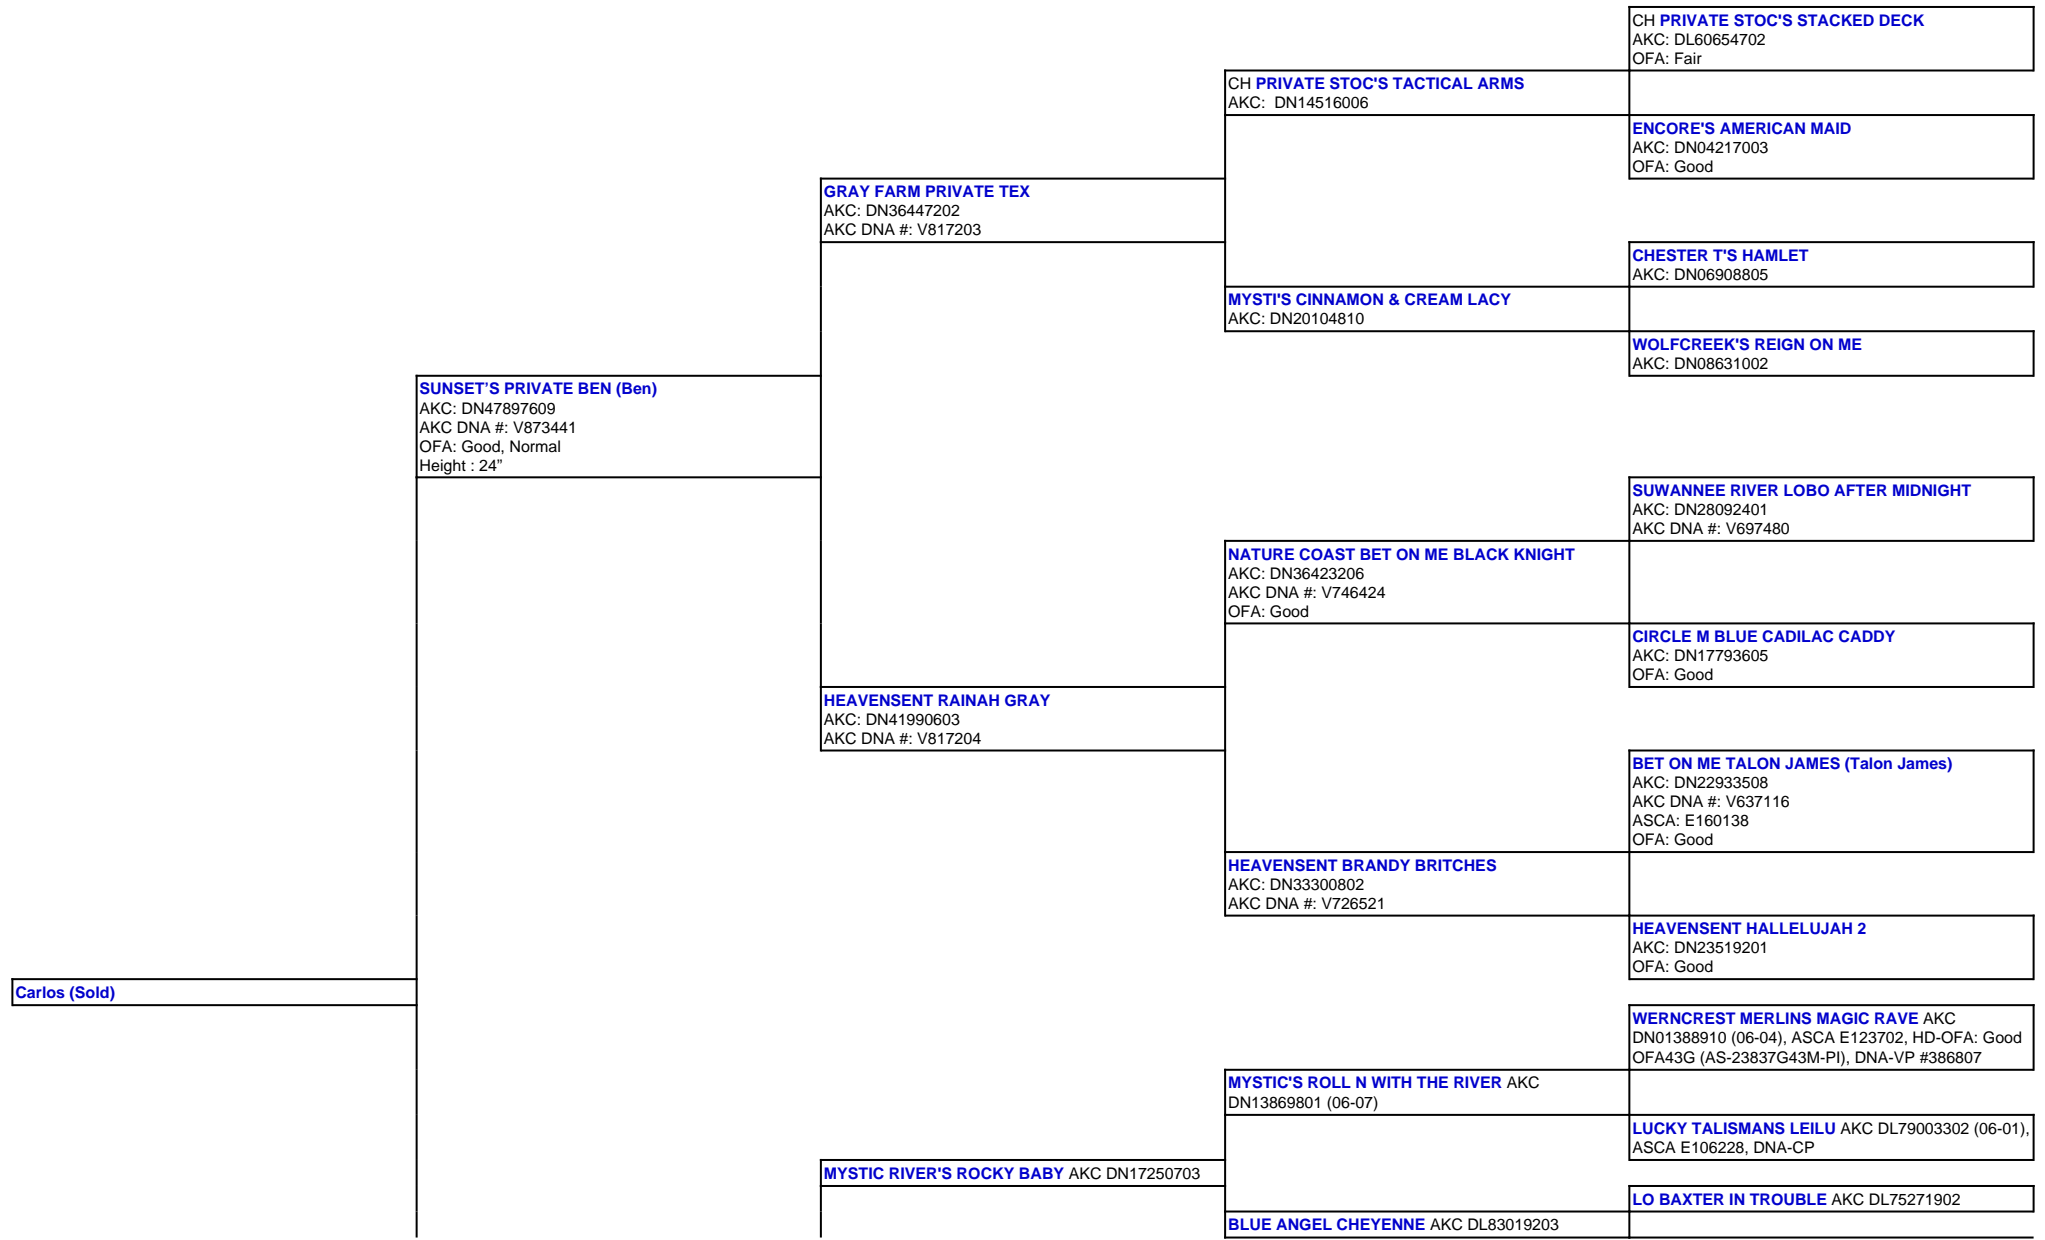

For a more detailed version of this pedigree:
<https://www.sunsetranchaussies.com/profile/carlos-sold>

Pedigree For:
 Carlos (Sold)

SUNSET'S DANCE N ABBY (ABBY) Health Testing
(Pawprint Genetics)

LD LO DE MAGGIE AKC DL76885402 (07-00)

CH **CATERA'S LOL GTO** AKC: DL72728901, OFA:
Good

STABLEMATES SIRE ROCKY OF LANCELOT AKC
DN09754805

STABLEMATER EASTER SUNDAY AKC
DN00740301 HD-OFA: Good

MYSTIC RIVERS DANCE N DANICA AKC
DN23350106

INT CH **SIR SANTO FAIROAKS BLUEGRASS** AKC
DN044193/01

SUNNY J'S LADY JESSIE

SUNNY J'S PENNY LANE AKC DN08216003 ASCA
HIII2219