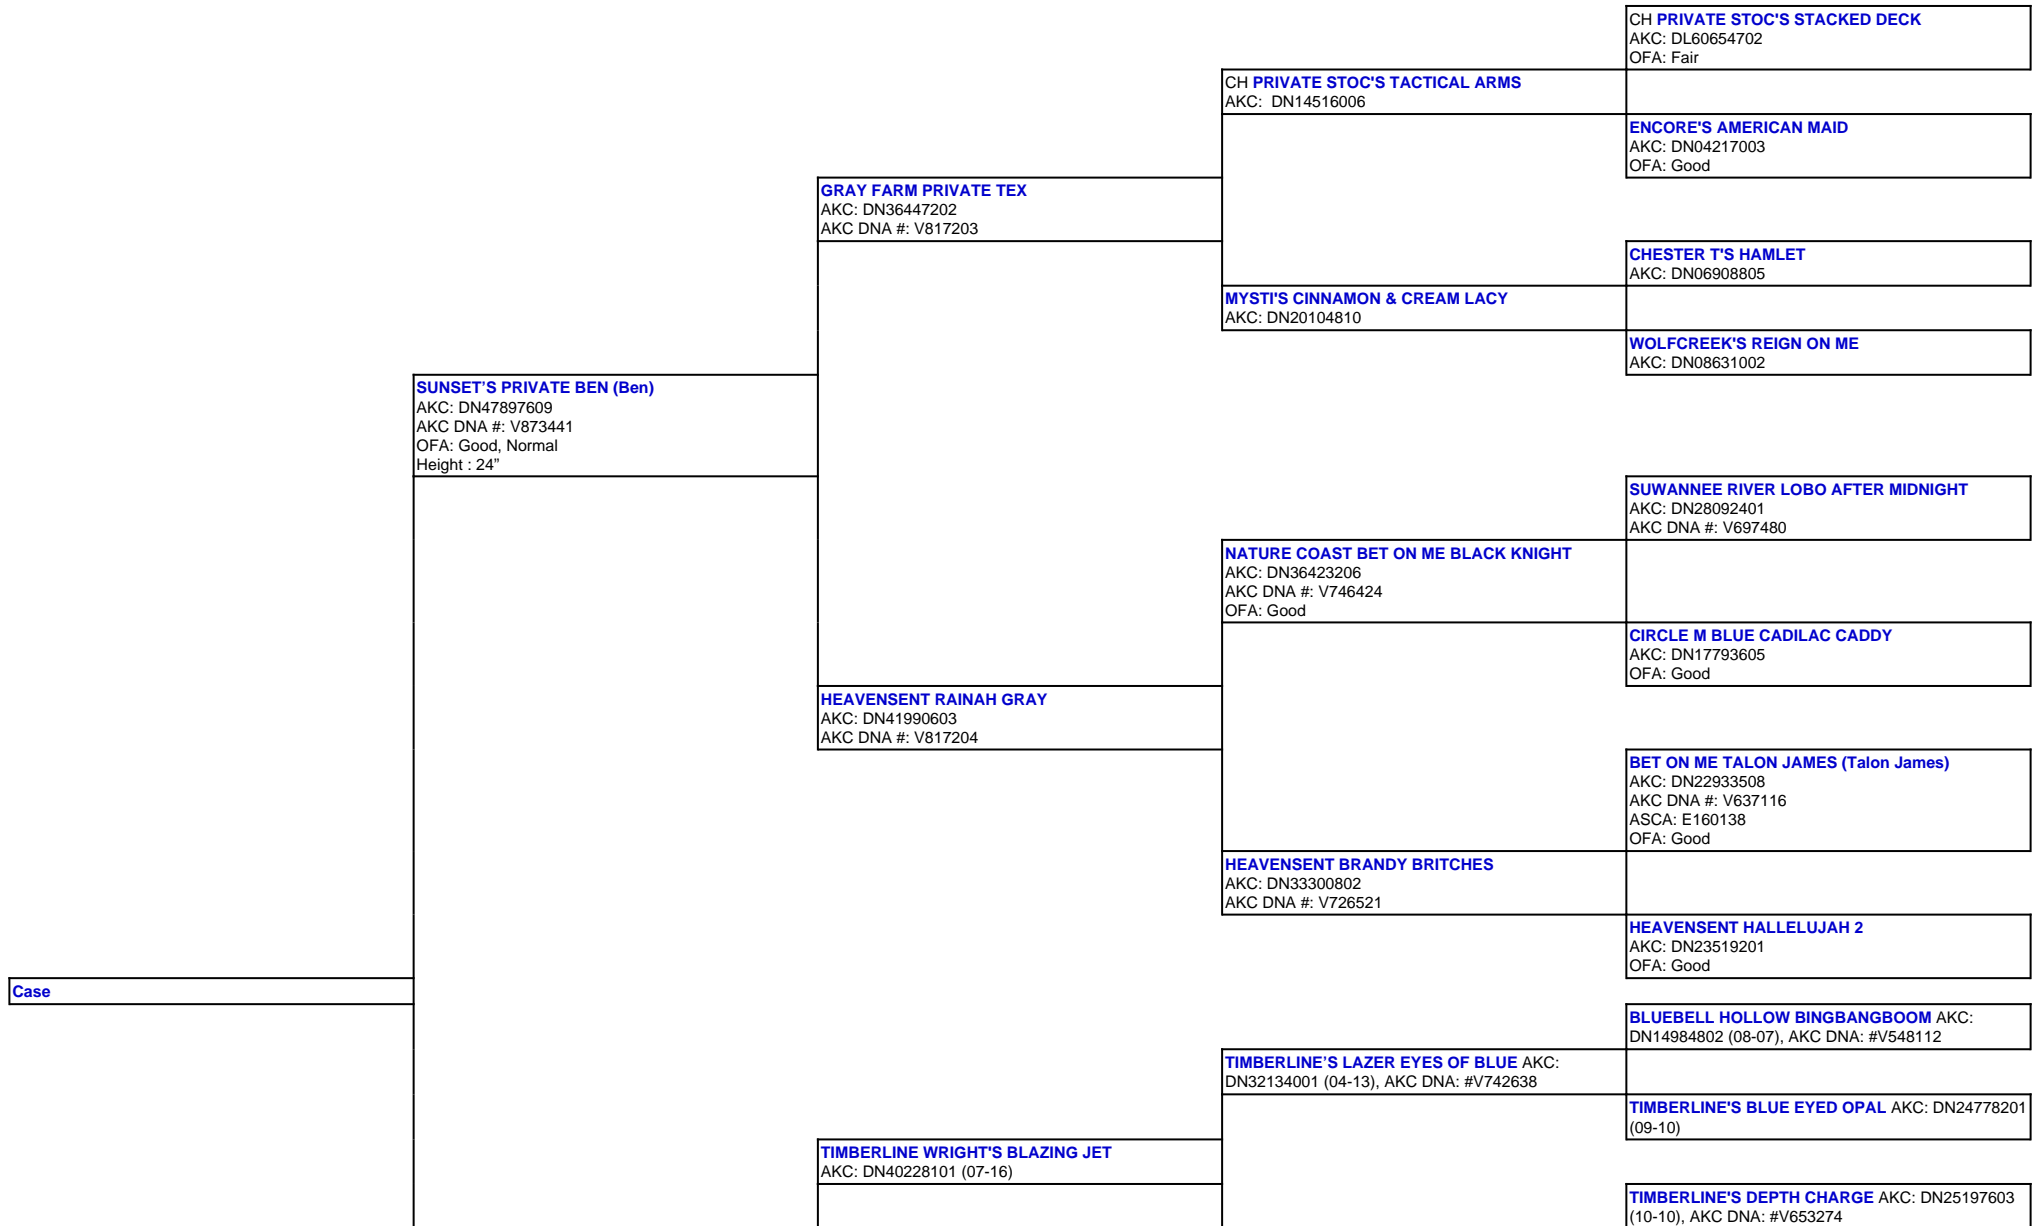

For a more detailed version of this pedigree:
<https://www.sunsetranchaussies.com/profile/case>

Pedigree For:
Case

ARROW H'S LUCIE (Lucie)
AKC: DN50133004
OFA: OFA55G, OFEL55
Height : 20.5"

CANYON CREEK LUCKY H'S ZOEY AKC
DN43895304 (02-17)

TIMBERLINE'S SHAZAM OF JAM AKC: DN30031304
(09-12)

TIMBERLINE'S JAMBALINA AKC: DN25197405 (09-10)

TIMBERLINE'S WOW FACTOR AKC: DN20927701
(02-10), AKC DNA: #V612002

TIMBERLINE'S SMOKIN' BLACK POWDER AKC:
DN37724001 (05-15), AKC DNA: #V747743

TIMBERLINE'S BIT OF BLUE AKC: DN30432805
(09-12)

MILL CREEK'S PATRIOTIC DEVOTION AKC:
DN13201403 (04-08), AKC DNA #V537602

TIMBERLINE'S FANCY GIRL BRIT AKC: DN33773804
(07-15)

TIMBERLINE'S FANCY GIRL AKC: DN27589512 (11-11)