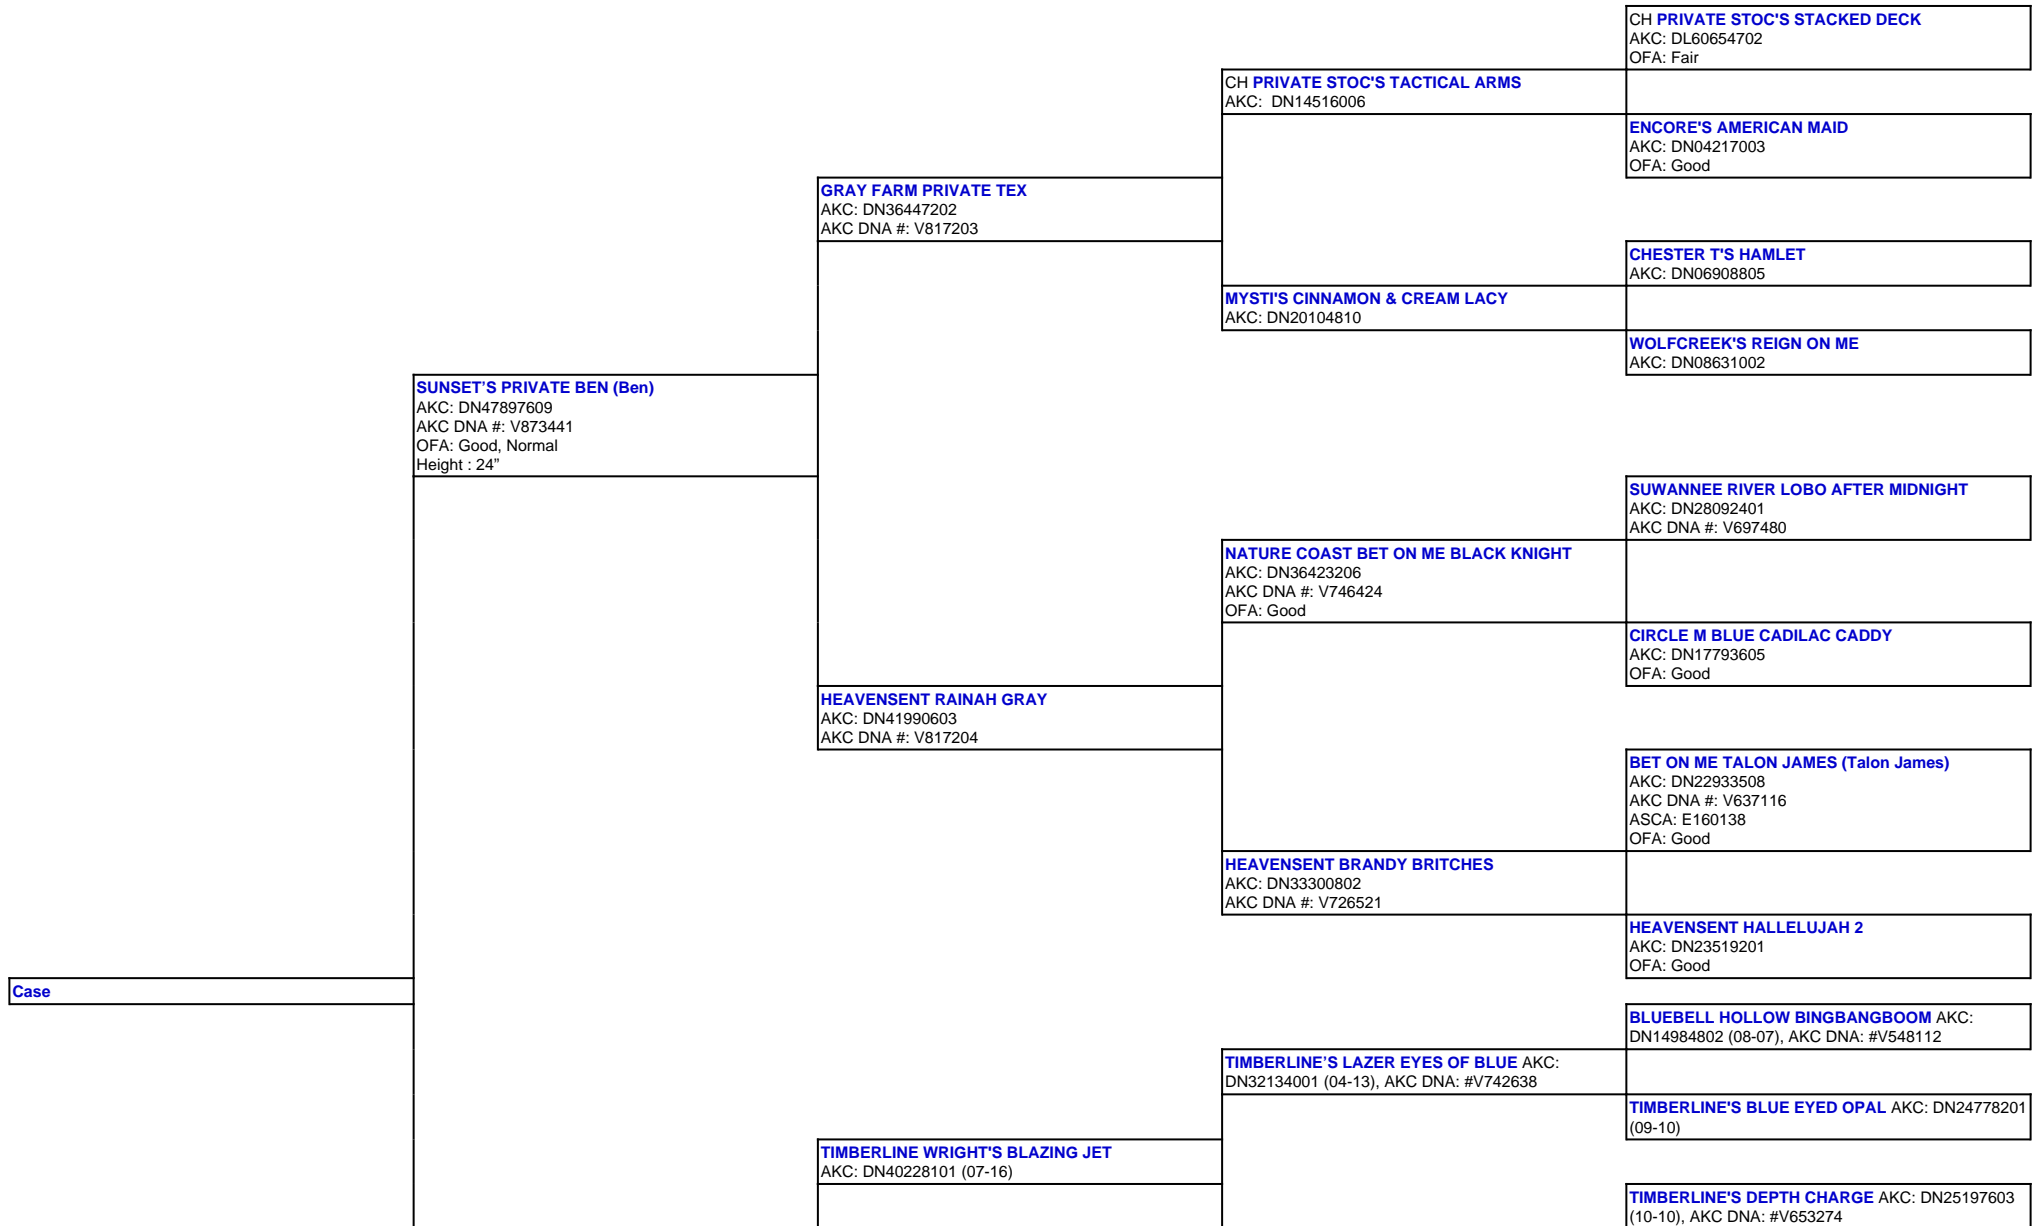

For a more detailed version of this pedigree:  
<https://www.sunsetranchaussies.com/profile/case>

Pedigree For:  
Case

**ARROW H'S LUCIE (Lucie)**  
AKC: DN50133004  
OFA: OFA55G, OFEL55  
Height : 20.5"

**CANYON CREEK LUCKY H'S ZOEY** AKC  
DN43895304 (02-17)

**TIMBERLINE'S SHAZAM OF JAM** AKC: DN30031304  
(09-12)

**TIMBERLINE'S JAMBALINA** AKC: DN25197405 (09-10)

**TIMBERLINE'S WOW FACTOR** AKC: DN20927701  
(02-10), AKC DNA: #V612002

**TIMBERLINE'S SMOKIN' BLACK POWDER** AKC:  
DN37724001 (05-15), AKC DNA: #V747743

**TIMBERLINE'S BIT OF BLUE** AKC: DN30432805  
(09-12)

**MILL CREEK'S PATRIOTIC DEVOTION** AKC:  
DN13201403 (04-08), AKC DNA #V537602

**TIMBERLINE'S FANCY GIRL BRIT** AKC: DN33773804  
(07-15)

**TIMBERLINE'S FANCY GIRL** AKC: DN27589512 (11-11)