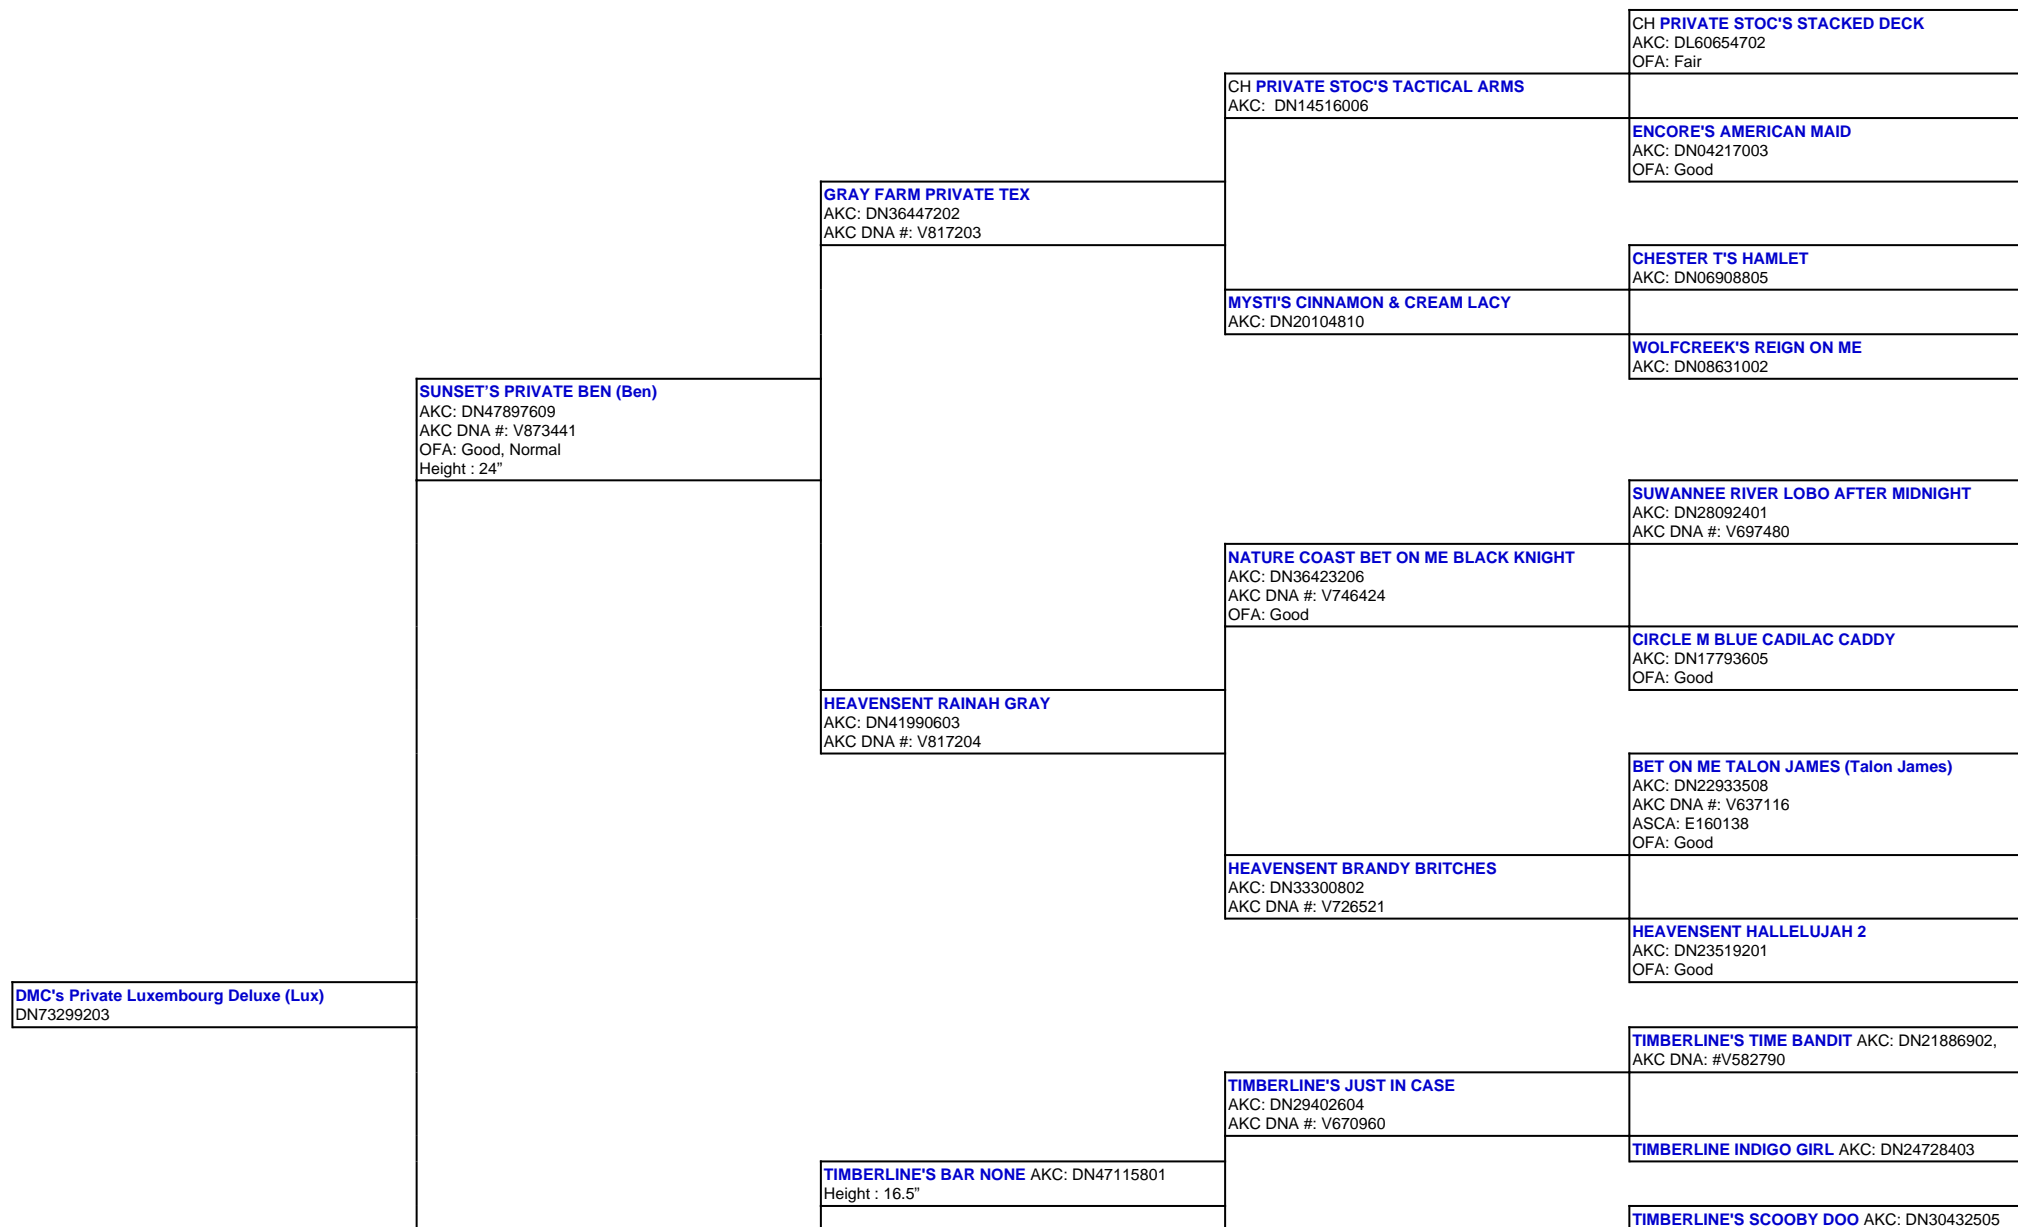

For a more detailed version of this pedigree:

<https://www.sunsetranchaussies.com/profile/dmcs-private-luxembourg-deluxe>

Pedigree For:

DMC's Private Luxembourg Deluxe (Lux)

DN73299203

TIMBERLINE LITTLE RIVER BLACK MAGIC (Lizzie) AKC: DN50974904 Height : 19.5"

TIMBERLINE'S ADA'S REZAL AKC: DN47339507 Height : 15.5"

TIMBERLINE'S SHAKIRA AKC: DN33274403

TIMBERLINE TOTAL ECLIPSE AKC: DN24734001 (03-10)
--

BLUEBELL HOLLOW BINGBANGBOOM AKC: DN14984802 (08-07), AKC DNA: #V548112

TIMBERLINE'S LAZER EYES OF BLUE AKC: DN32134001 (04-13), AKC DNA: #V742638
--

TIMBERLINE'S BLUE EYED OPAL AKC: DN24778201 (09-10)

TIMBERLINE'S WOW FACTOR AKC: DN20927701 (02-10), AKC DNA: #V612002
--

TIMBERLINE'S TRADEMARK AKC: DN32973702