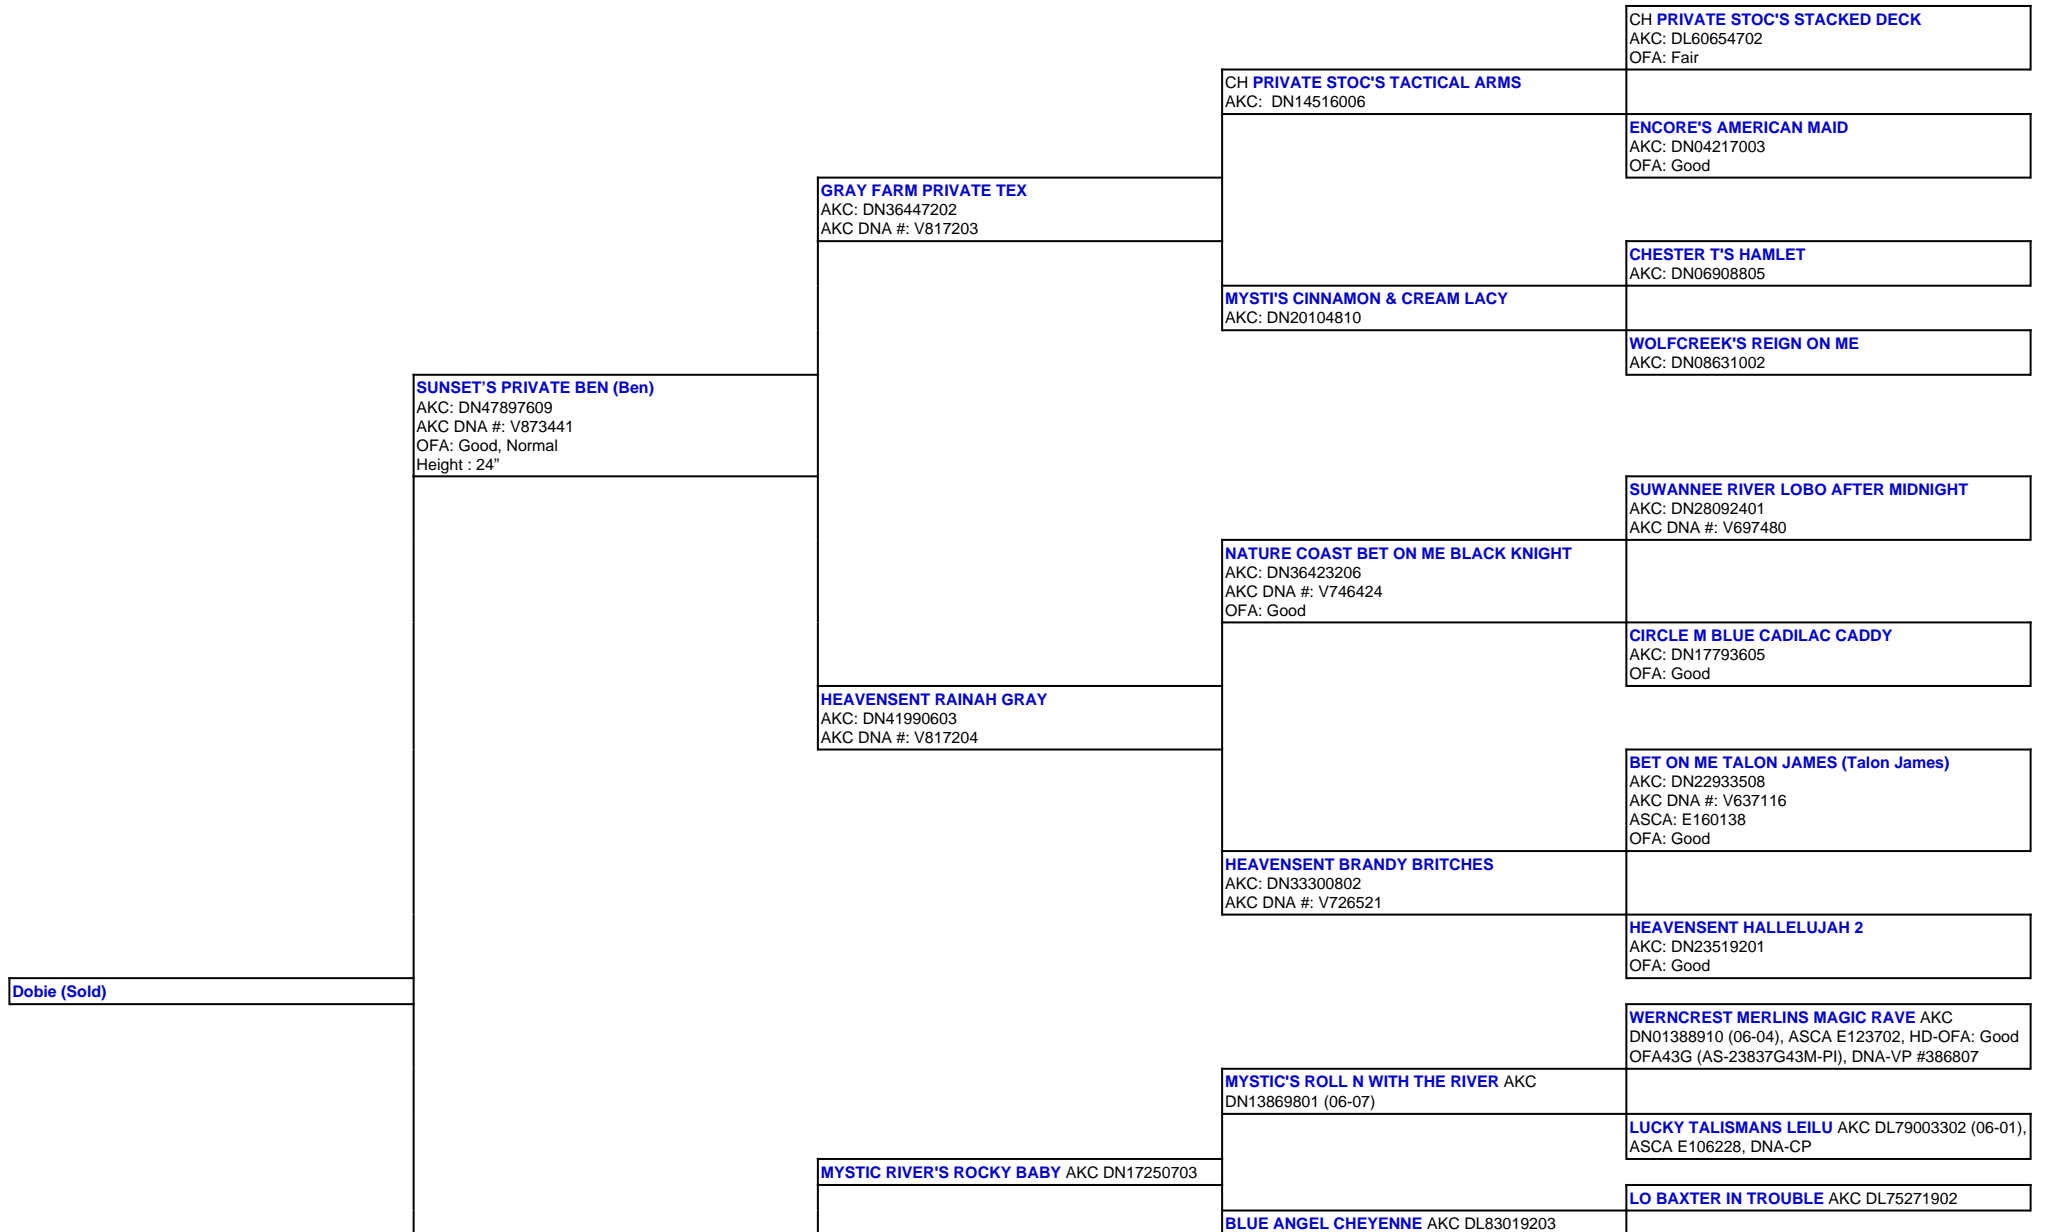

For a more detailed version of this pedigree:
<https://www.sunsetranchaussies.com/profile/dobie-sold>

Pedigree For:
Dobie (Sold)

SUNSET'S DANCE N ABBY (ABBY) Health Testing
(Pawprint Genetics)

LD LO DE MAGGIE AKC DL76885402 (07-00)

CH **CATERA'S LOL GTO** AKC: DL72728901, OFA:
Good

STABLEMATES SIRE ROCKY OF LANCELOT AKC
DN09754805

STABLEMATER EASTER SUNDAY AKC
DN00740301 HD-OFA: Good

MYSTIC RIVERS DANCE N DANICA AKC
DN23350106

INT CH **SIR SANTO FAIROAKS BLUEGRASS** AKC
DN044193/01

SUNNY J'S LADY JESSIE

SUNNY J'S PENNY LANE AKC DN08216003 ASCA
HIII2219