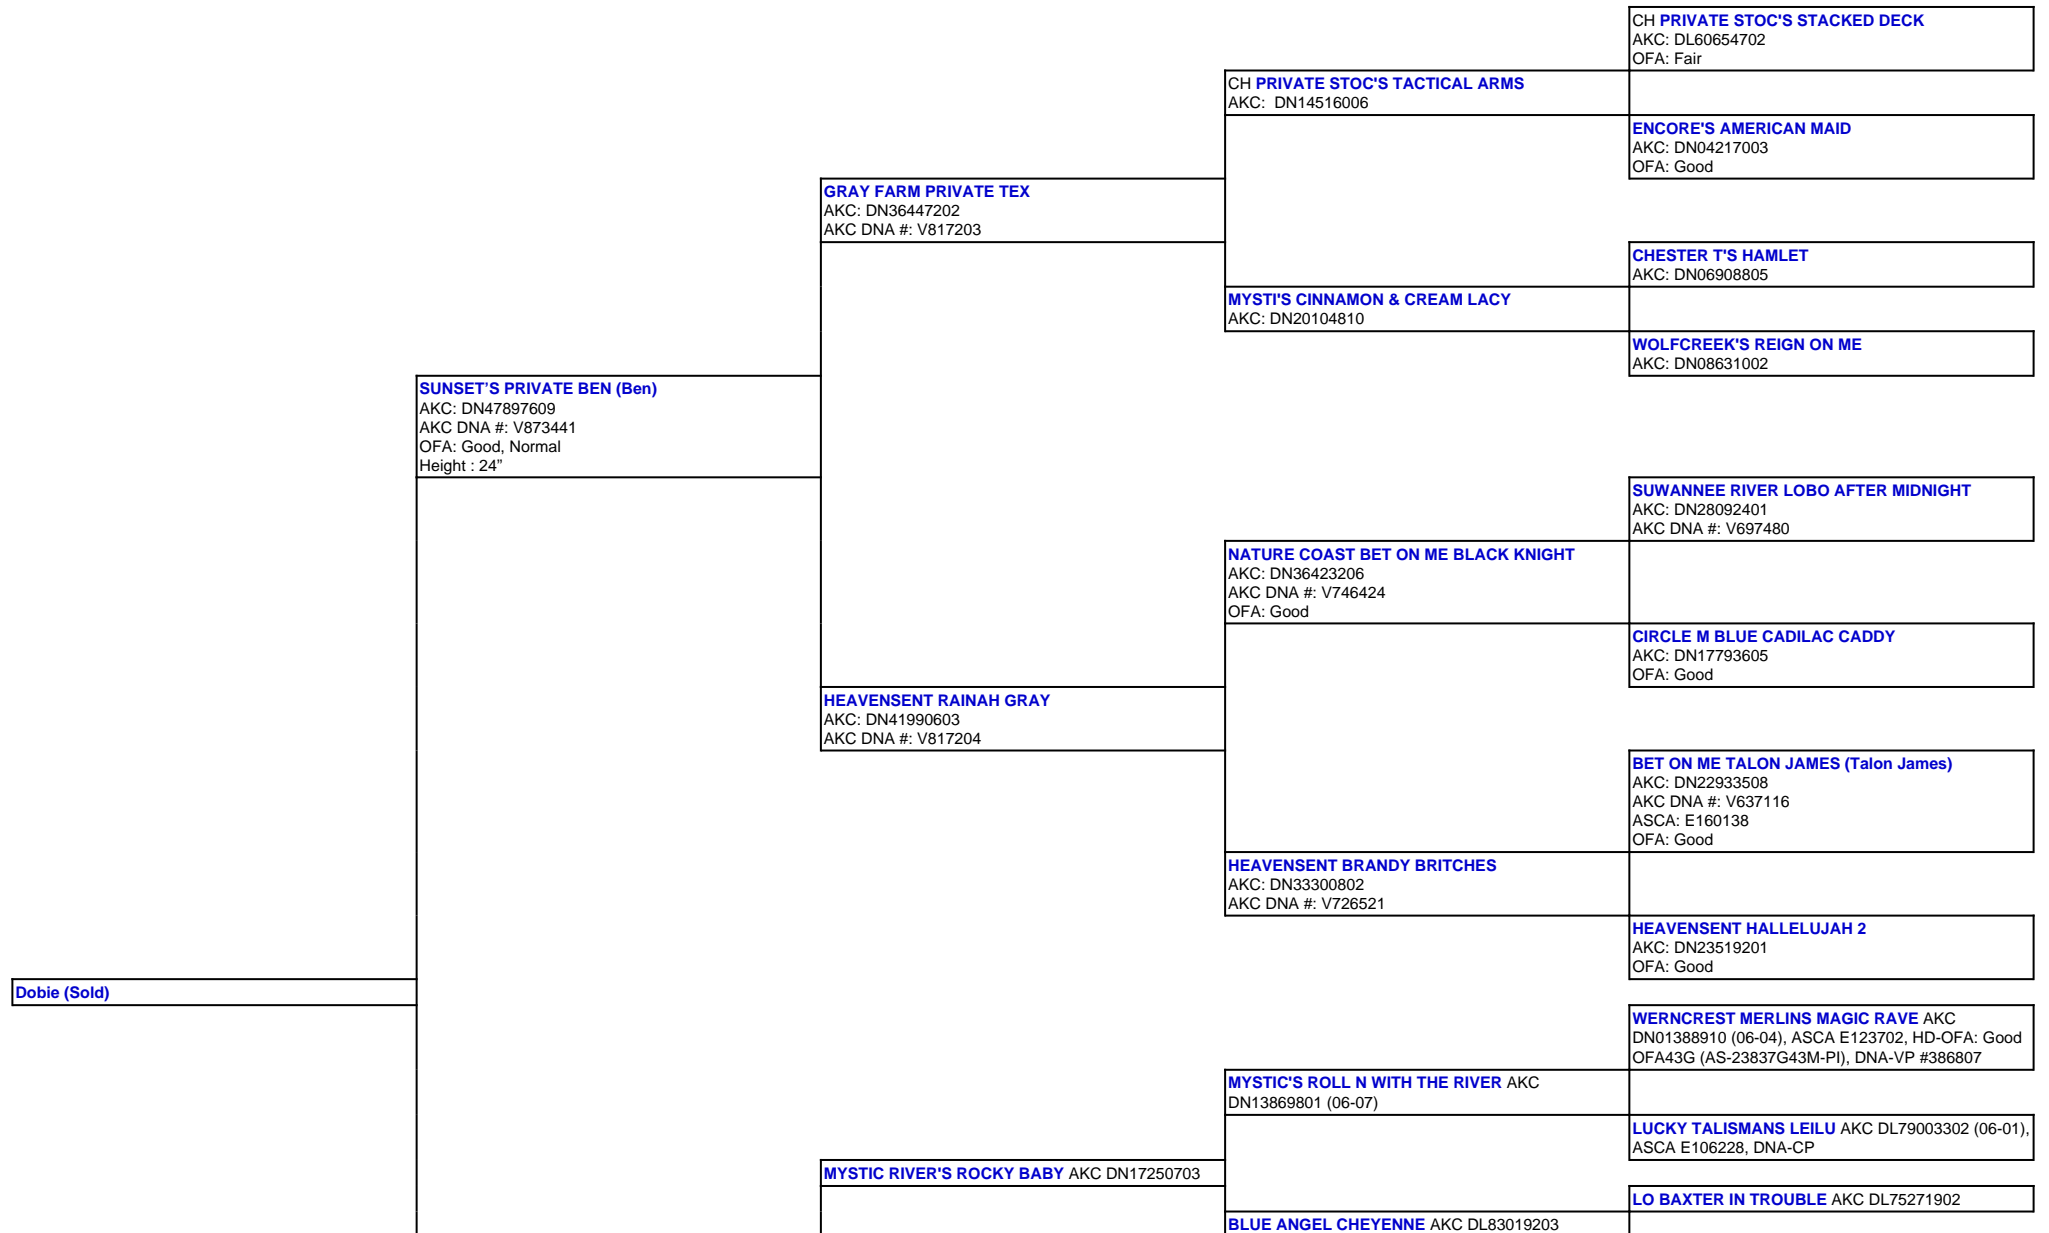

For a more detailed version of this pedigree:
<https://www.sunsetranchaussies.com/profile/dobie-sold>

Pedigree For:
 Dobie (Sold)

SUNSET'S DANCE N ABBY (ABBY) Health Testing
(Pawprint Genetics)

LD LO DE MAGGIE AKC DL76885402 (07-00)

CH **CATERA'S LOL GTO** AKC: DL72728901, OFA:
Good

STABLEMATES SIRE ROCKY OF LANCELOT AKC
DN09754805

STABLEMATER EASTER SUNDAY AKC
DN00740301 HD-OFA: Good

MYSTIC RIVERS DANCE N DANICA AKC
DN23350106

INT CH **SIR SANTO FAIROAKS BLUEGRASS** AKC
DN044193/01

SUNNY J'S LADY JESSIE

SUNNY J'S PENNY LANE AKC DN08216003 ASCA
HIII2219