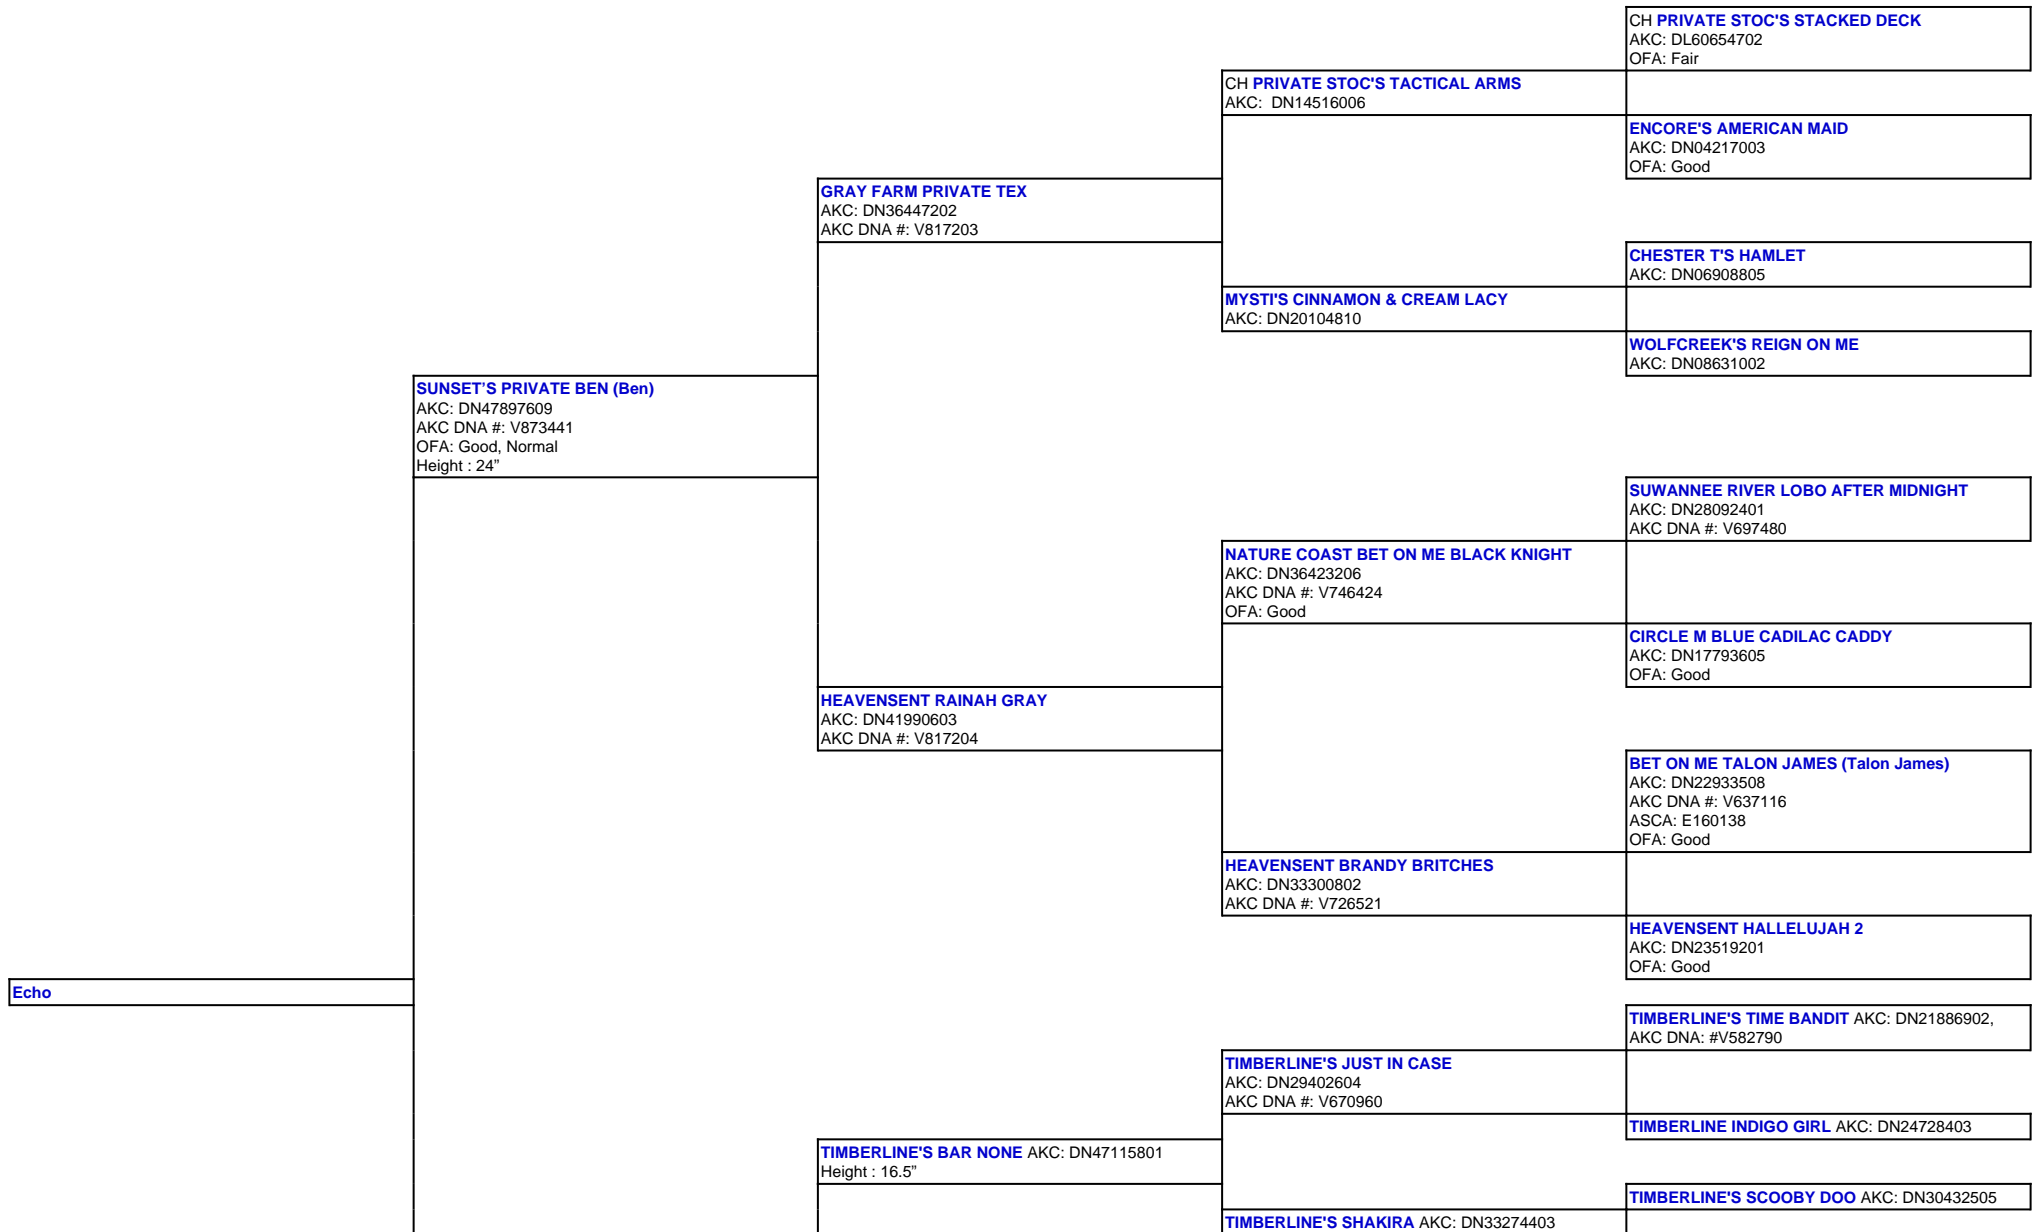

For a more detailed version of this pedigree:
<https://www.sunsetranchaussies.com/profile/echo>

Pedigree For:
 Echo

TIMBERLINE LITTLE RIVER BLACK MAGIC (Lizzie)
AKC: DN50974904
Height : 19.5"

TIMBERLINE'S ADA'S REZAL AKC: DN47339507
Height : 15.5"

TIMBERLINE TOTAL ECLIPSE AKC: DN24734001
(03-10)

BLUEBELL HOLLOW BINGBANGBOOM AKC:
DN14984802 (08-07), AKC DNA: #V548112

TIMBERLINE'S LAZER EYES OF BLUE AKC:
DN32134001 (04-13), AKC DNA: #V742638

TIMBERLINE'S BLUE EYED OPAL AKC: DN24778201
(09-10)

TIMBERLINE'S WOW FACTOR AKC: DN20927701
(02-10), AKC DNA: #V612002

TIMBERLINE'S TRADEMARK AKC: DN32973702

TIMBERLINE'S HERE COMES TROUBLE AKC
DN26505704