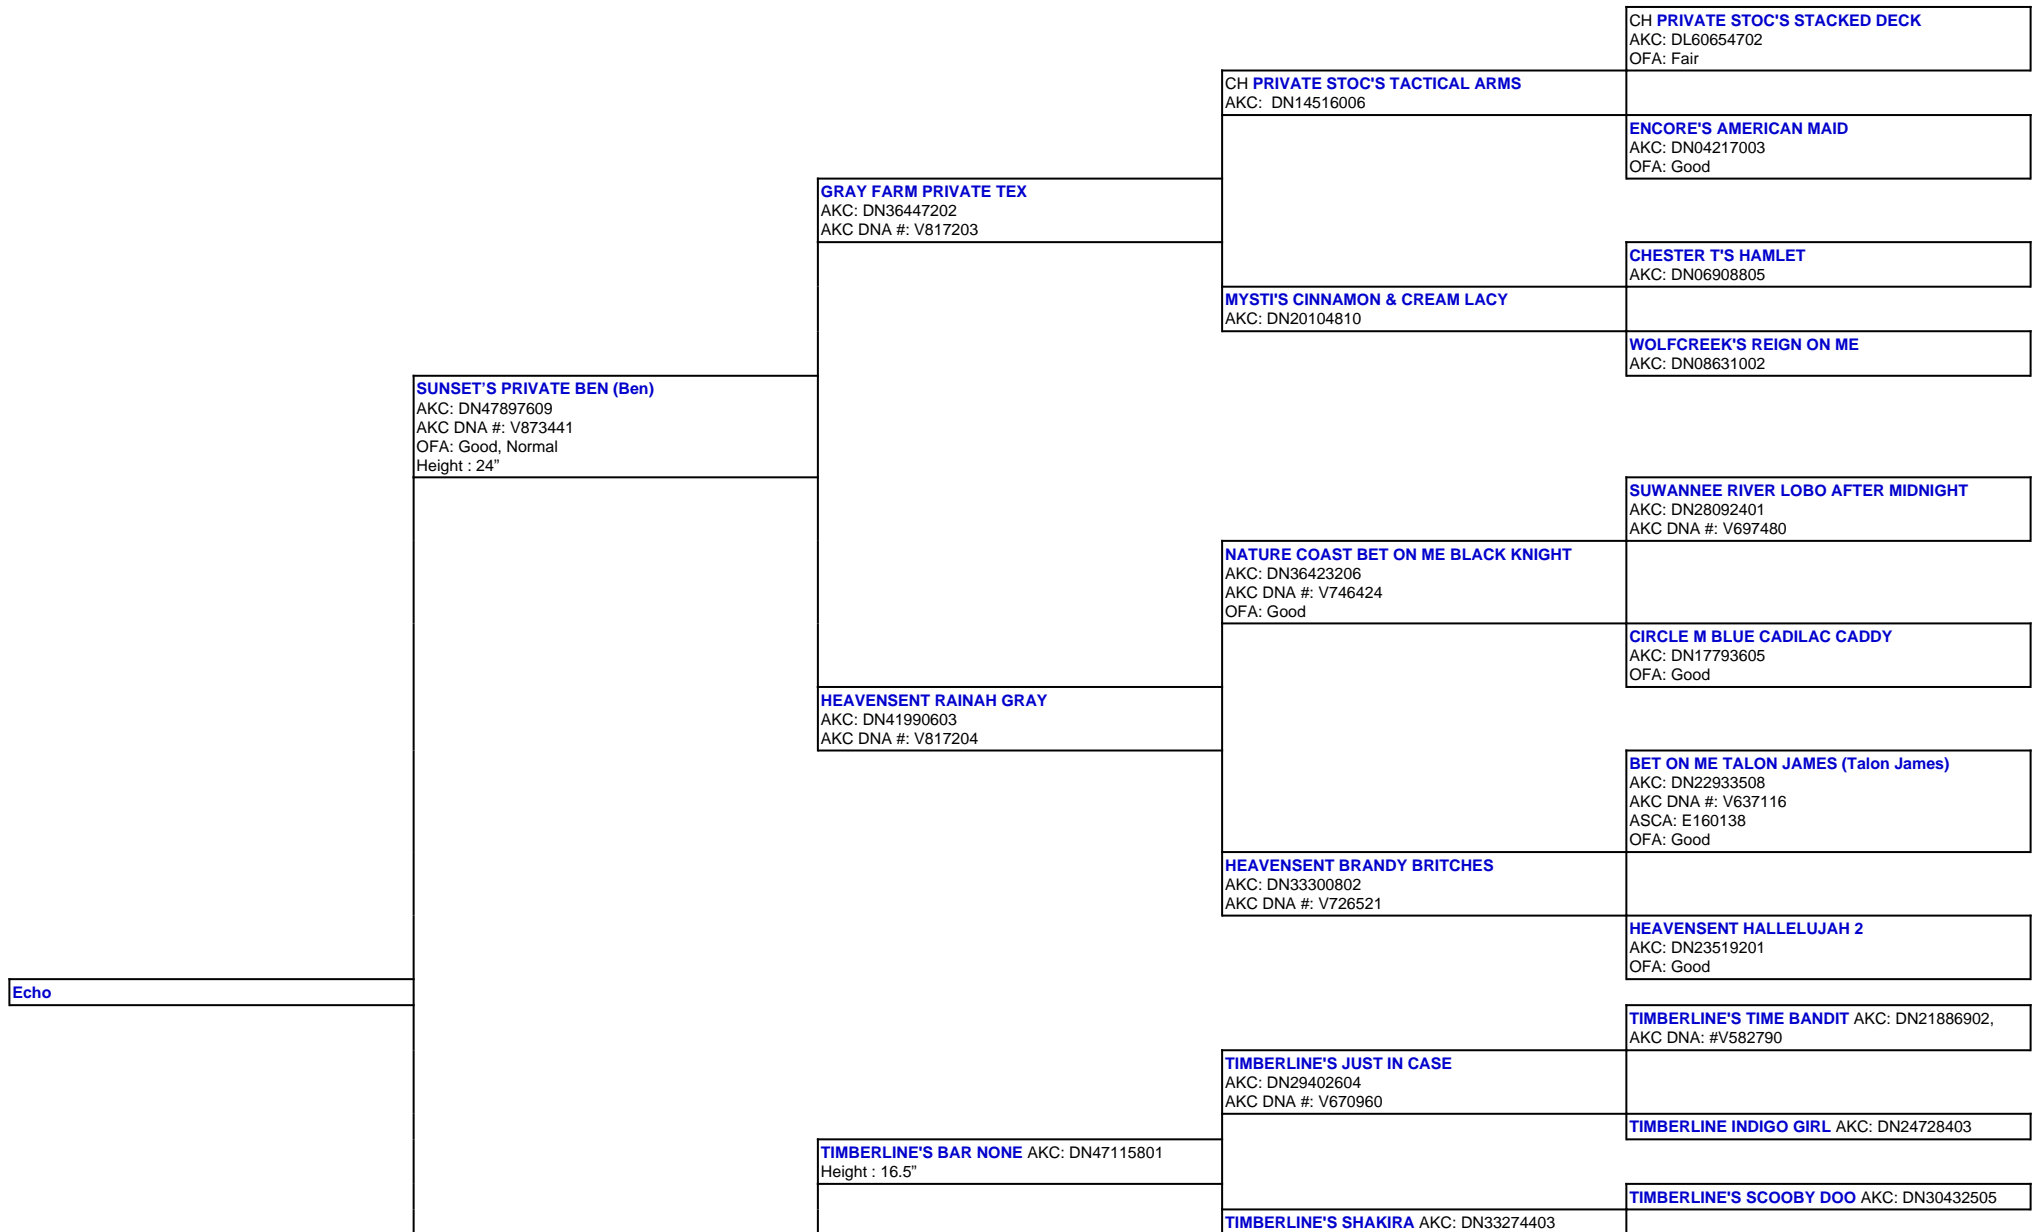

For a more detailed version of this pedigree:  
<https://www.sunsetranchaussies.com/profile/echo>

Pedigree For:  
 Echo

**TIMBERLINE LITTLE RIVER BLACK MAGIC (Lizzie)**  
AKC: DN50974904  
Height : 19.5"

**TIMBERLINE'S ADA'S REZAL** AKC: DN47339507  
Height : 15.5"

**TIMBERLINE TOTAL ECLIPSE** AKC: DN24734001  
(03-10)

**BLUEBELL HOLLOW BINGBANGBOOM** AKC:  
DN14984802 (08-07), AKC DNA: #V548112

**TIMBERLINE'S LAZER EYES OF BLUE** AKC:  
DN32134001 (04-13), AKC DNA: #V742638

**TIMBERLINE'S BLUE EYED OPAL** AKC: DN24778201  
(09-10)

**TIMBERLINE'S WOW FACTOR** AKC: DN20927701  
(02-10), AKC DNA: #V612002

**TIMBERLINE'S TRADEMARK** AKC: DN32973702

**TIMBERLINE'S HERE COMES TROUBLE** AKC  
DN26505704