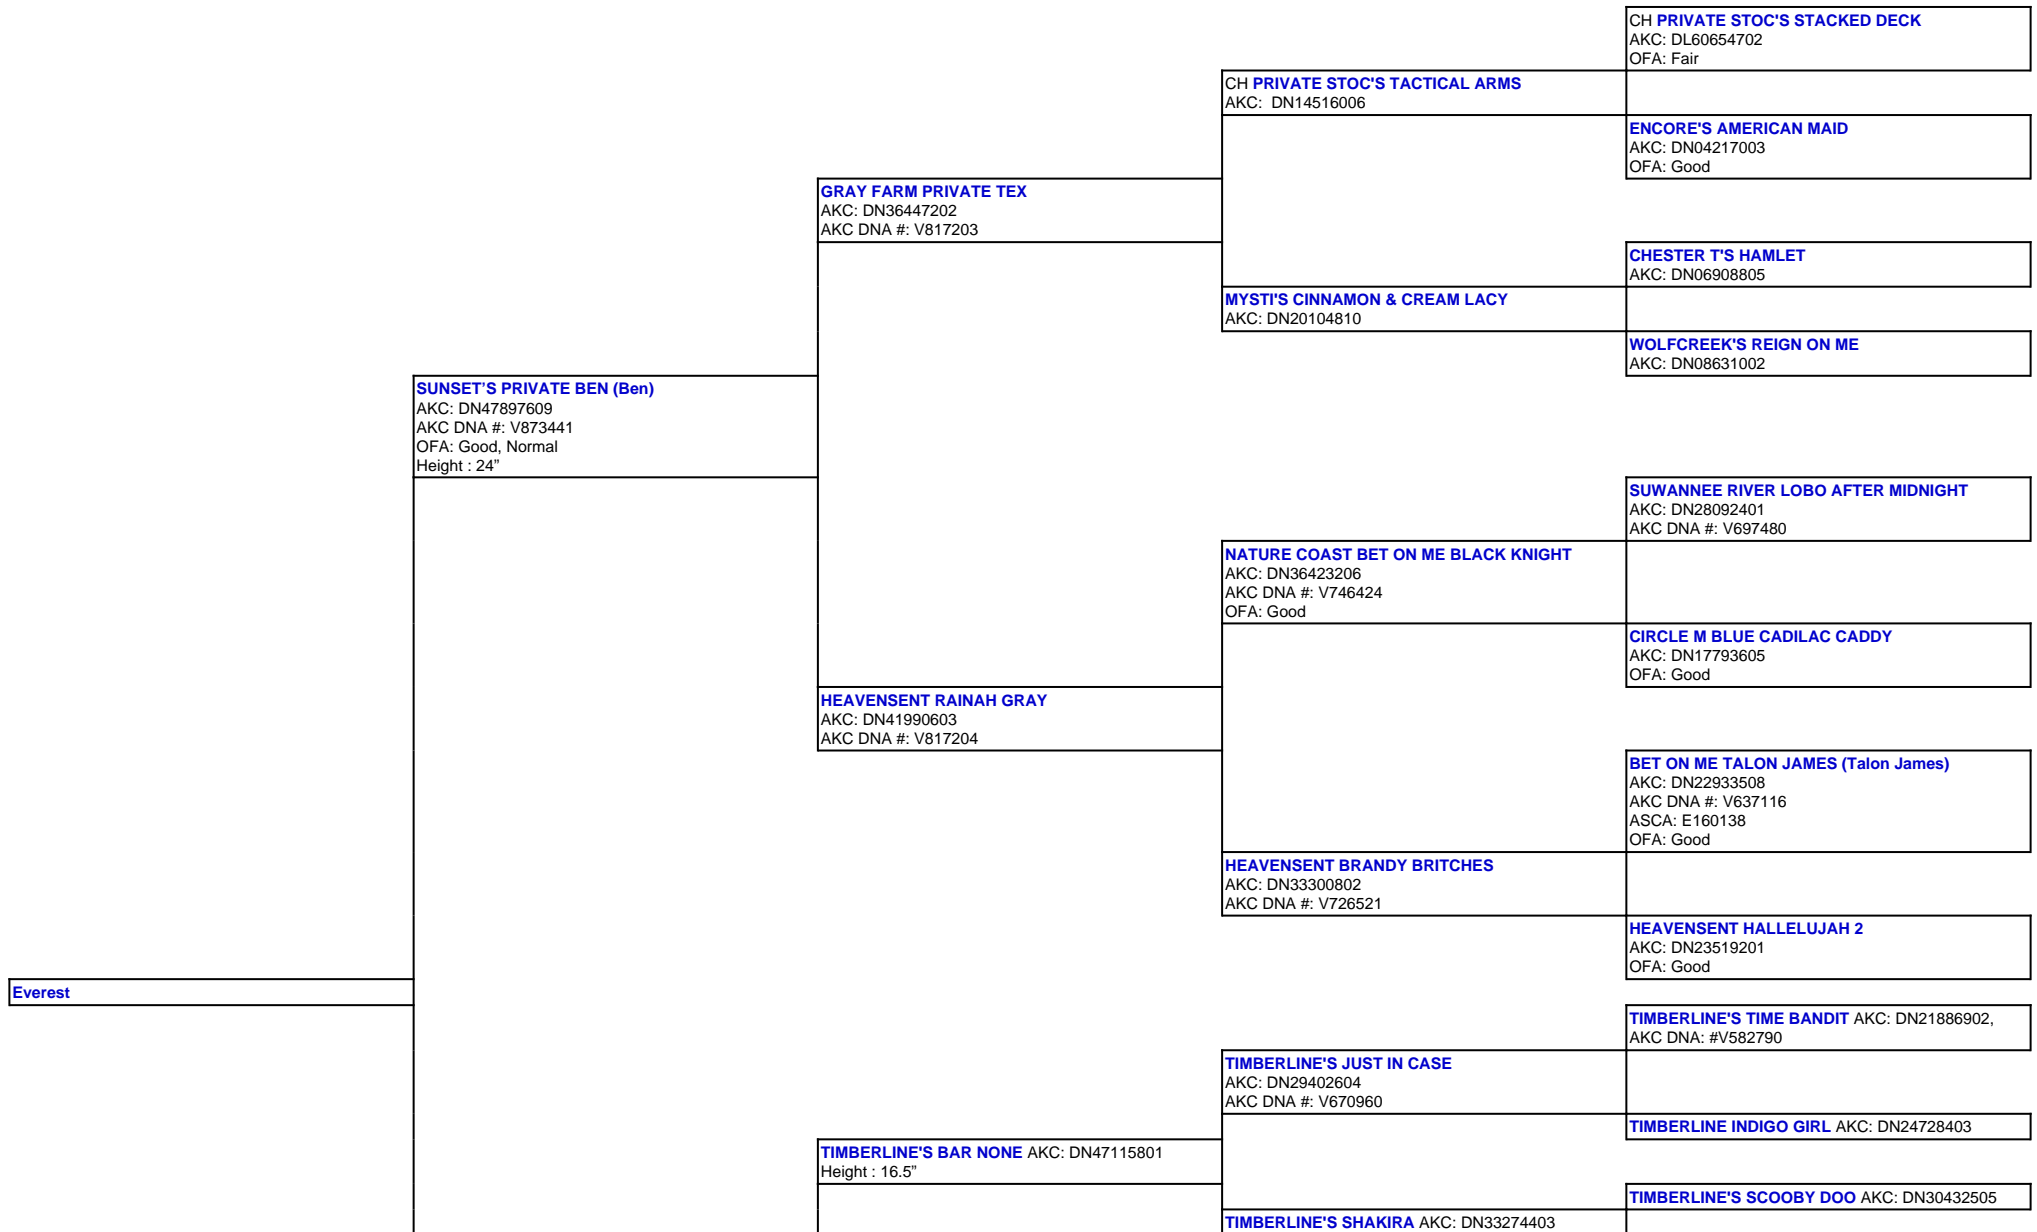

For a more detailed version of this pedigree:
<https://www.sunsetranchaussies.com/profile/everest>

Pedigree For:
 Everest

TIMBERLINE LITTLE RIVER BLACK MAGIC (Lizzie)
AKC: DN50974904
Height : 19.5"

TIMBERLINE'S ADA'S REZAL AKC: DN47339507
Height : 15.5"

TIMBERLINE TOTAL ECLIPSE AKC: DN24734001
(03-10)

BLUEBELL HOLLOW BINGBANGBOOM AKC:
DN14984802 (08-07), AKC DNA: #V548112

TIMBERLINE'S LAZER EYES OF BLUE AKC:
DN32134001 (04-13), AKC DNA: #V742638

TIMBERLINE'S BLUE EYED OPAL AKC: DN24778201
(09-10)

TIMBERLINE'S WOW FACTOR AKC: DN20927701
(02-10), AKC DNA: #V612002

TIMBERLINE'S TRADEMARK AKC: DN32973702

TIMBERLINE'S HERE COMES TROUBLE AKC
DN26505704