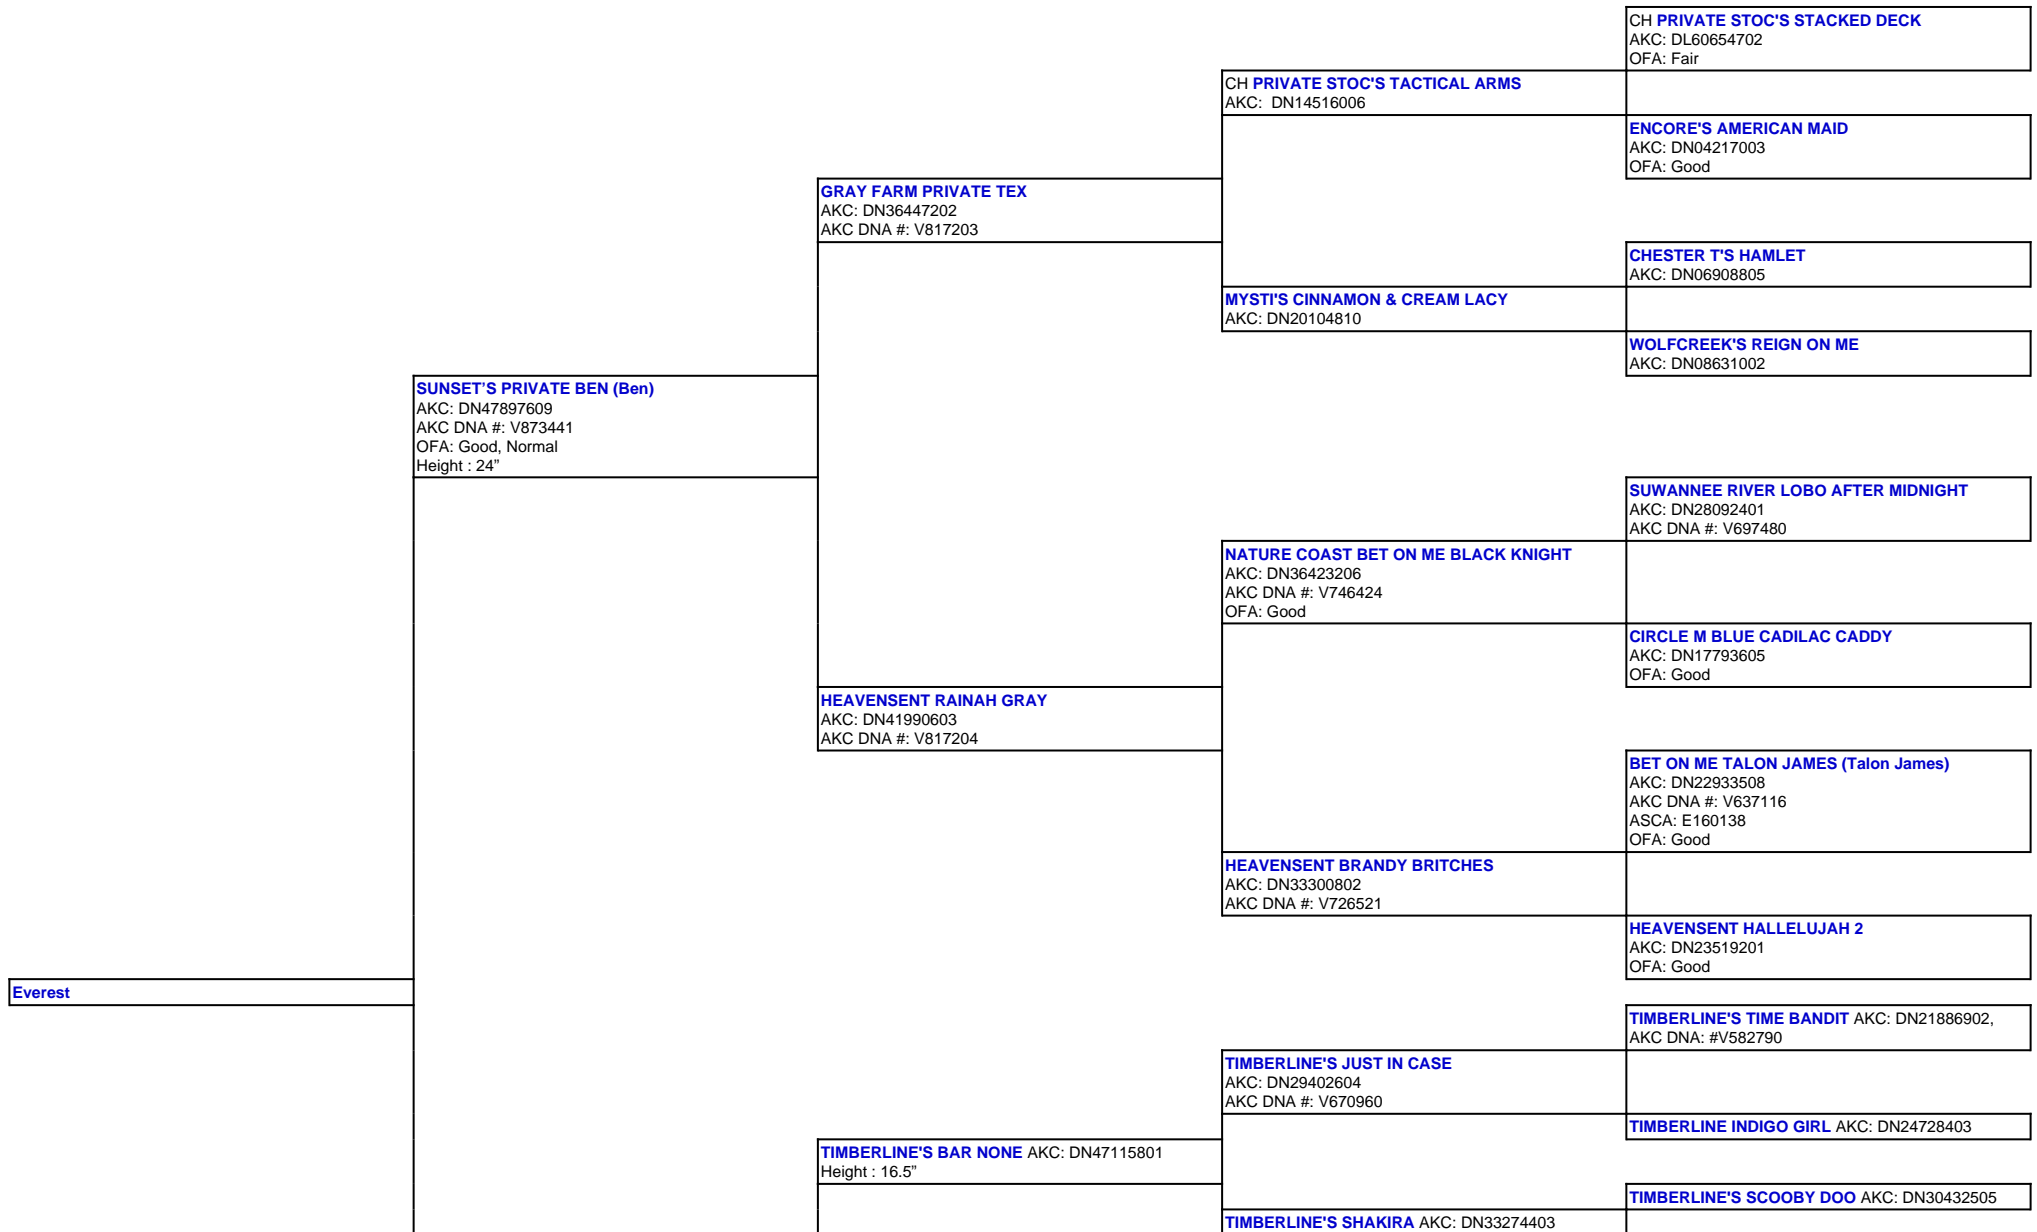

For a more detailed version of this pedigree:
<https://www.sunsetranchaussies.com/profile/everest>

Pedigree For:
 Everest

TIMBERLINE LITTLE RIVER BLACK MAGIC (Lizzie)
AKC: DN50974904
Height : 19.5"

TIMBERLINE TOTAL ECLIPSE AKC: DN24734001
(03-10)

BLUEBELL HOLLOW BINGBANGBOOM AKC:
DN14984802 (08-07), AKC DNA: #V548112

TIMBERLINE'S LAZER EYES OF BLUE AKC:
DN32134001 (04-13), AKC DNA: #V742638

TIMBERLINE'S BLUE EYED OPAL AKC: DN24778201
(09-10)

TIMBERLINE'S ADA'S REZAL AKC: DN47339507
Height : 15.5"

TIMBERLINE'S WOW FACTOR AKC: DN20927701
(02-10), AKC DNA: #V612002

TIMBERLINE'S TRADEMARK AKC: DN32973702

TIMBERLINE'S HERE COMES TROUBLE AKC
DN26505704