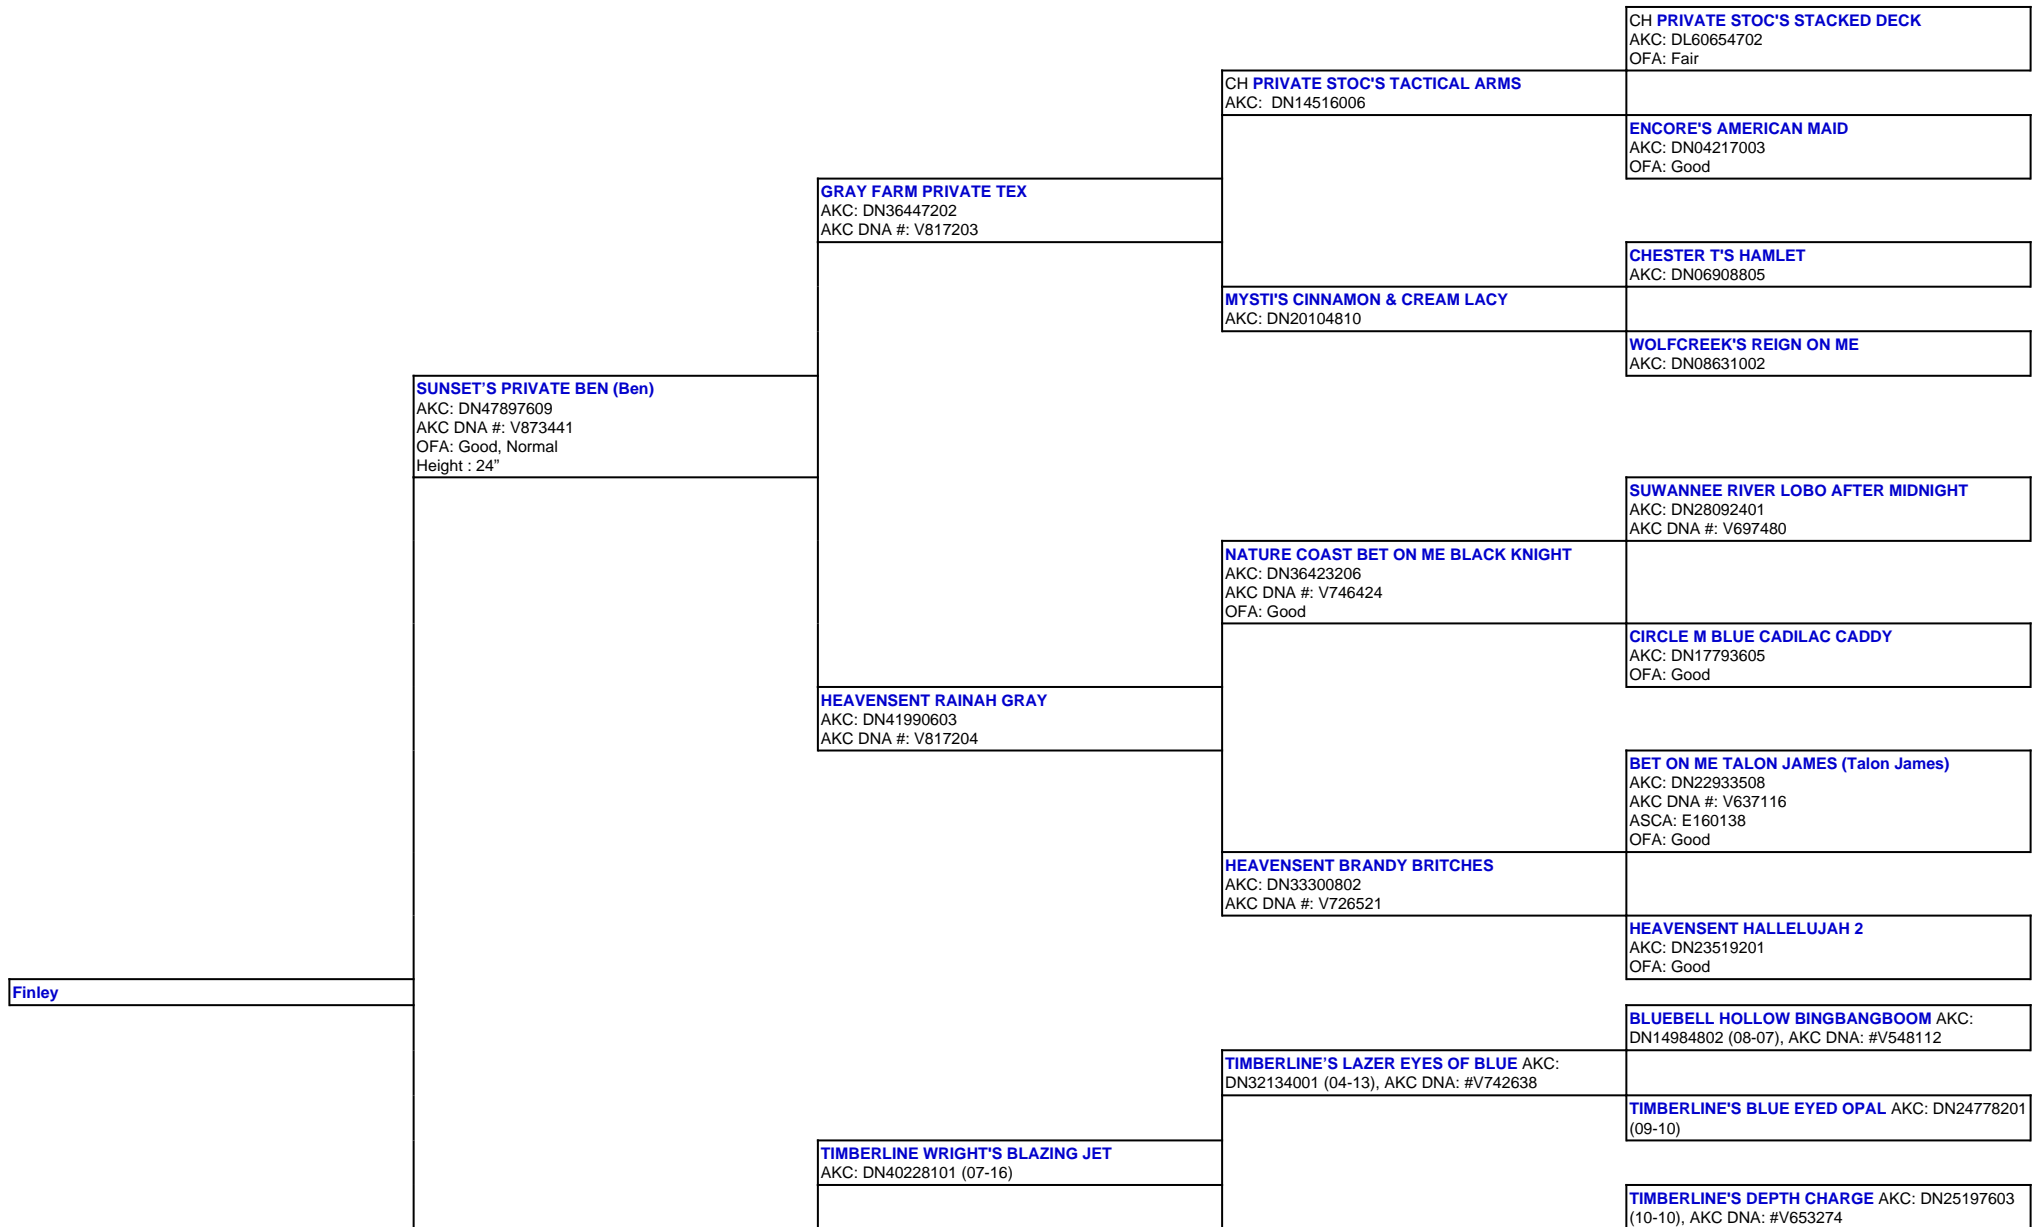

For a more detailed version of this pedigree:
<https://www.sunsetranchaussies.com/profile/finley>

Pedigree For:
 Finley

ARROW H'S LUCIE (Lucie)
AKC: DN50133004
OFA: OFA55G, OFEL55
Height : 20.5"

CANYON CREEK LUCKY H'S ZOEY AKC
DN43895304 (02-17)

TIMBERLINE'S SHAZAM OF JAM AKC: DN30031304
(09-12)

TIMBERLINE'S JAMBALINA AKC: DN25197405 (09-10)

TIMBERLINE'S WOW FACTOR AKC: DN20927701
(02-10), AKC DNA: #V612002

TIMBERLINE'S SMOKIN' BLACK POWDER AKC:
DN37724001 (05-15), AKC DNA: #V747743

TIMBERLINE'S BIT OF BLUE AKC: DN30432805
(09-12)

MILL CREEK'S PATRIOTIC DEVOTION AKC:
DN13201403 (04-08), AKC DNA #V537602

TIMBERLINE'S FANCY GIRL BRIT AKC: DN33773804
(07-15)

TIMBERLINE'S FANCY GIRL AKC: DN27589512 (11-11)