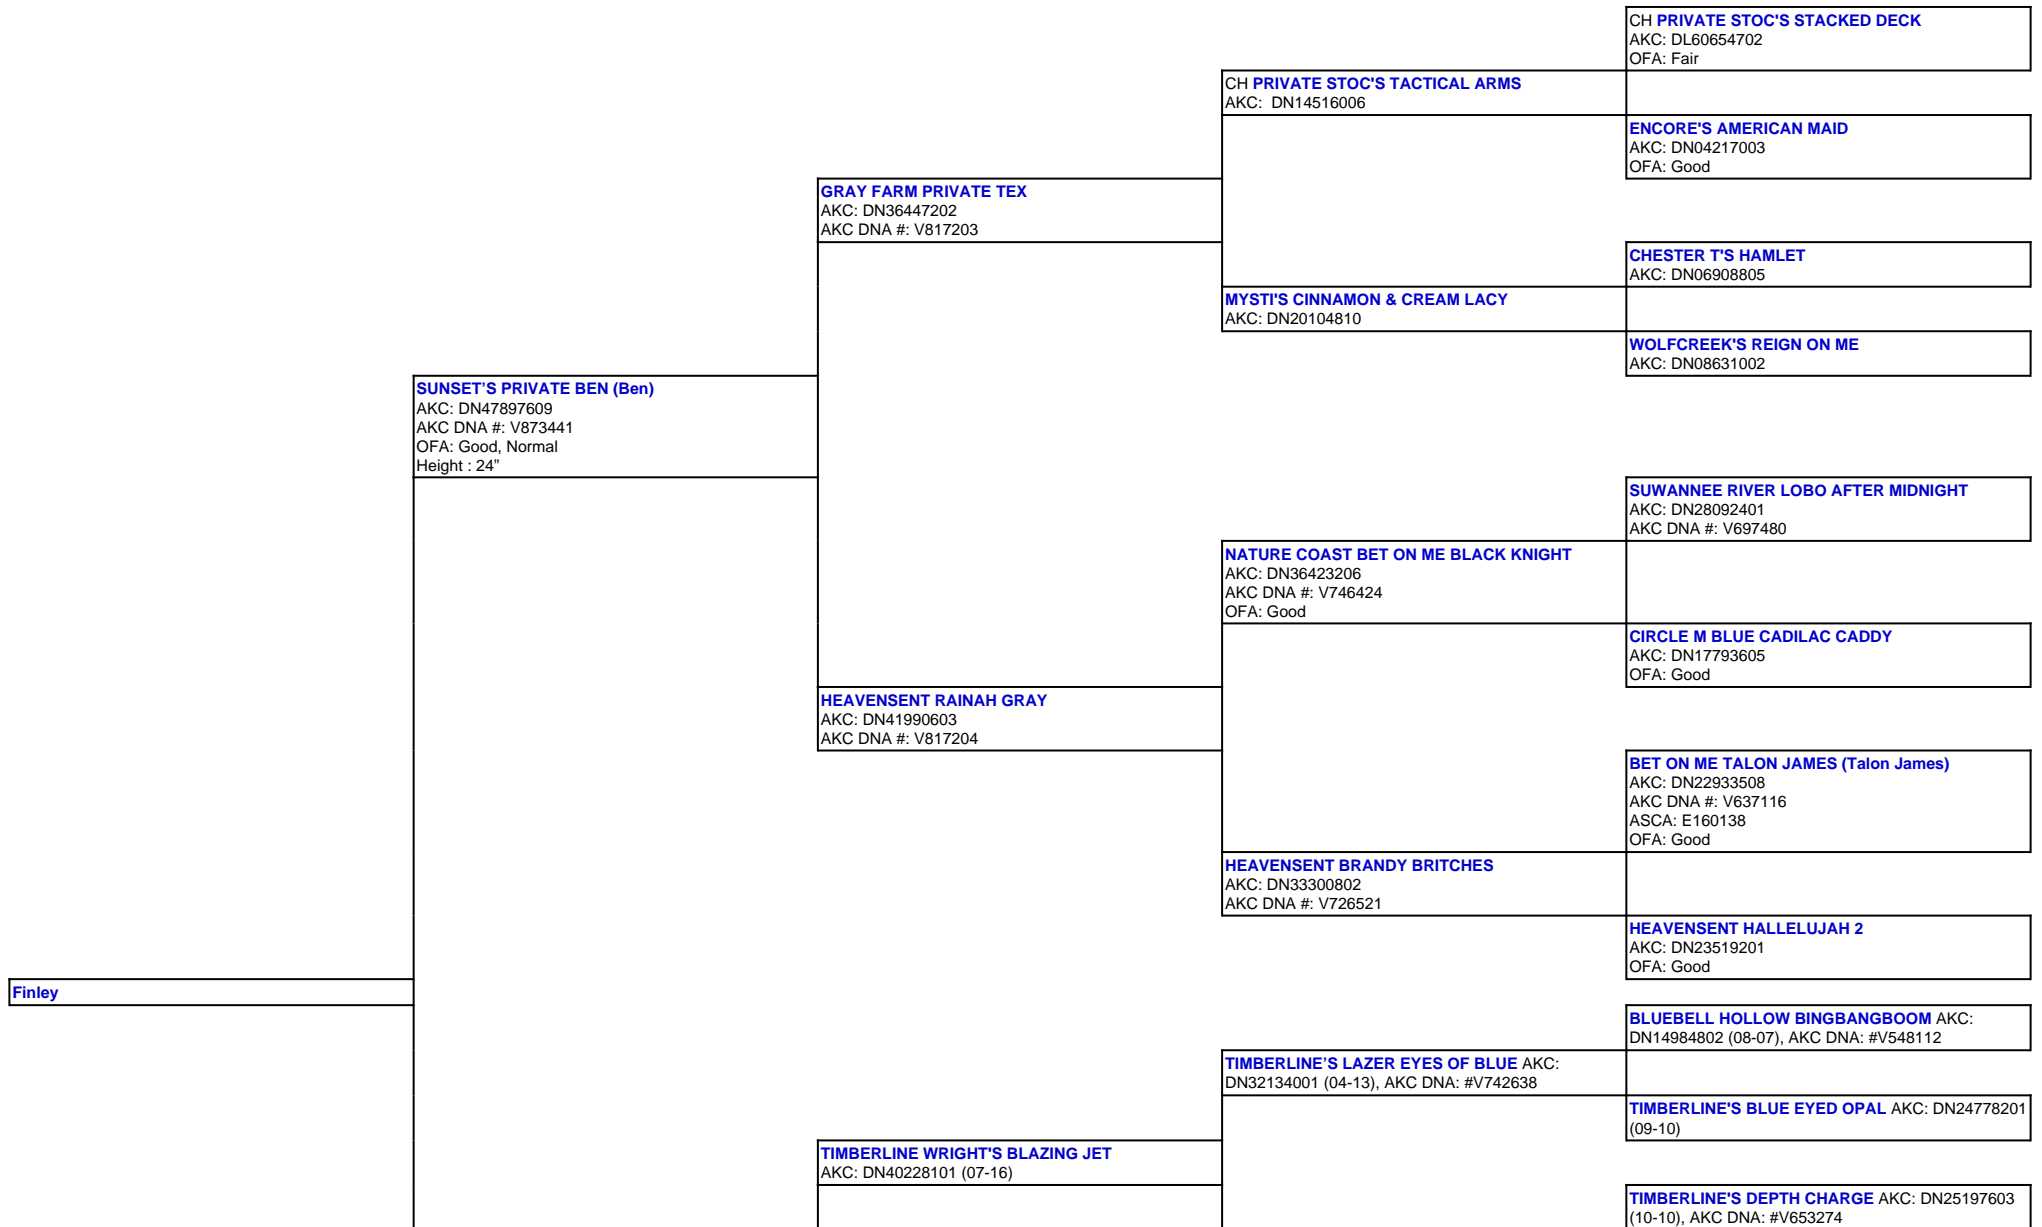

For a more detailed version of this pedigree:  
<https://www.sunsetranchaussies.com/profile/finley>

Pedigree For:  
 Finley

**ARROW H'S LUCIE (Lucie)**  
AKC: DN50133004  
OFA: OFA55G, OFEL55  
Height : 20.5"

**CANYON CREEK LUCKY H'S ZOEY** AKC  
DN43895304 (02-17)

**TIMBERLINE'S SHAZAM OF JAM** AKC: DN30031304  
(09-12)

**TIMBERLINE'S JAMBALINA** AKC: DN25197405 (09-10)

**TIMBERLINE'S WOW FACTOR** AKC: DN20927701  
(02-10), AKC DNA: #V612002

**TIMBERLINE'S SMOKIN' BLACK POWDER** AKC:  
DN37724001 (05-15), AKC DNA: #V747743

**TIMBERLINE'S BIT OF BLUE** AKC: DN30432805  
(09-12)

**MILL CREEK'S PATRIOTIC DEVOTION** AKC:  
DN13201403 (04-08), AKC DNA #V537602

**TIMBERLINE'S FANCY GIRL BRIT** AKC: DN33773804  
(07-15)

**TIMBERLINE'S FANCY GIRL** AKC: DN27589512 (11-11)