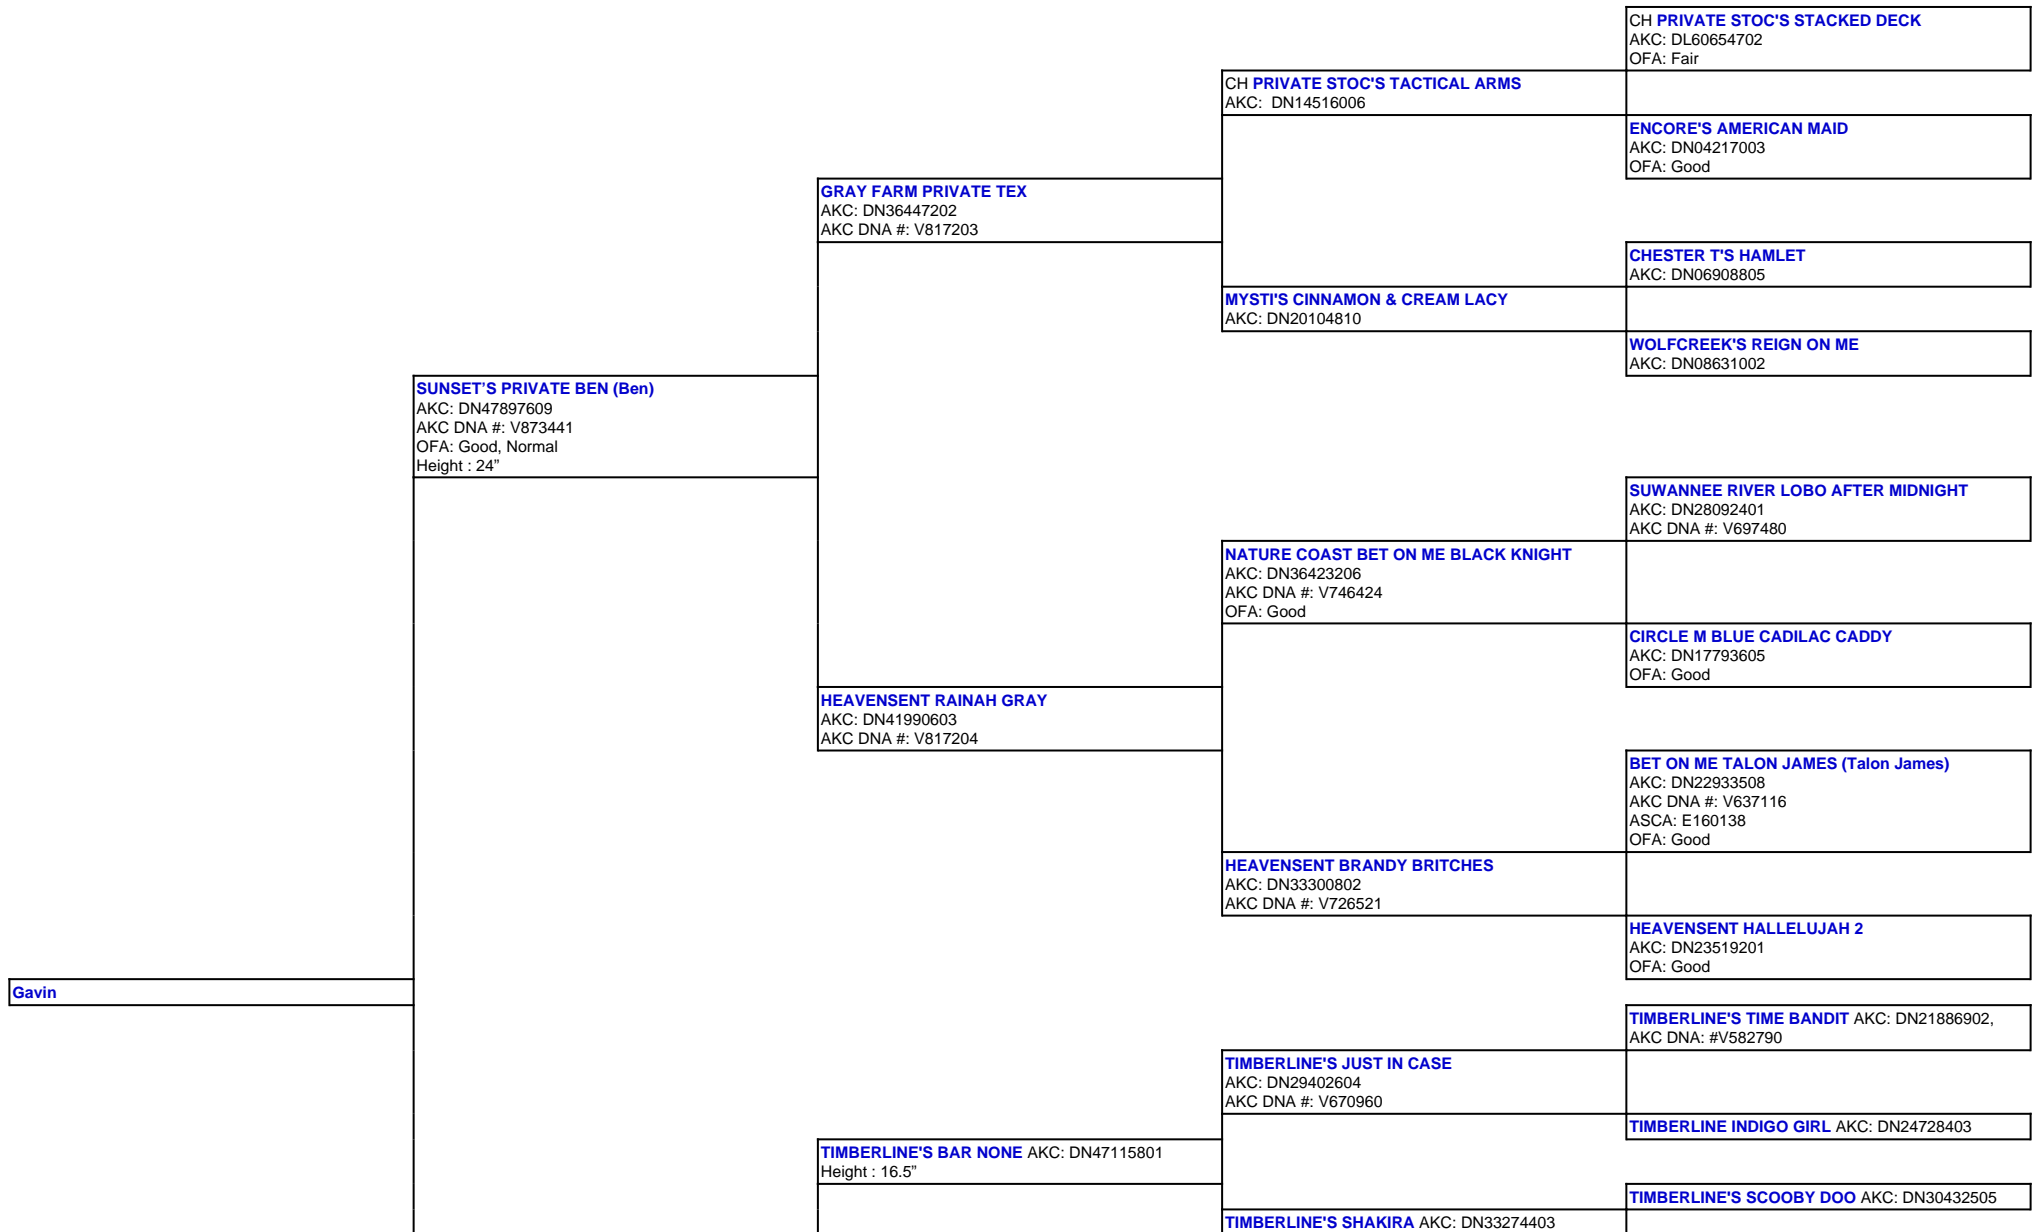

For a more detailed version of this pedigree:
<https://www.sunsetranchaussies.com/profile/gavin>

Pedigree For:
 Gavin

TIMBERLINE LITTLE RIVER BLACK MAGIC (Lizzie)
AKC: DN50974904
Height : 19.5"

TIMBERLINE'S ADA'S REZAL AKC: DN47339507
Height : 15.5"

TIMBERLINE TOTAL ECLIPSE AKC: DN24734001
(03-10)

BLUEBELL HOLLOW BINGBANGBOOM AKC:
DN14984802 (08-07), AKC DNA: #V548112

TIMBERLINE'S LAZER EYES OF BLUE AKC:
DN32134001 (04-13), AKC DNA: #V742638

TIMBERLINE'S BLUE EYED OPAL AKC: DN24778201
(09-10)

TIMBERLINE'S WOW FACTOR AKC: DN20927701
(02-10), AKC DNA: #V612002

TIMBERLINE'S TRADEMARK AKC: DN32973702

TIMBERLINE'S HERE COMES TROUBLE AKC
DN26505704