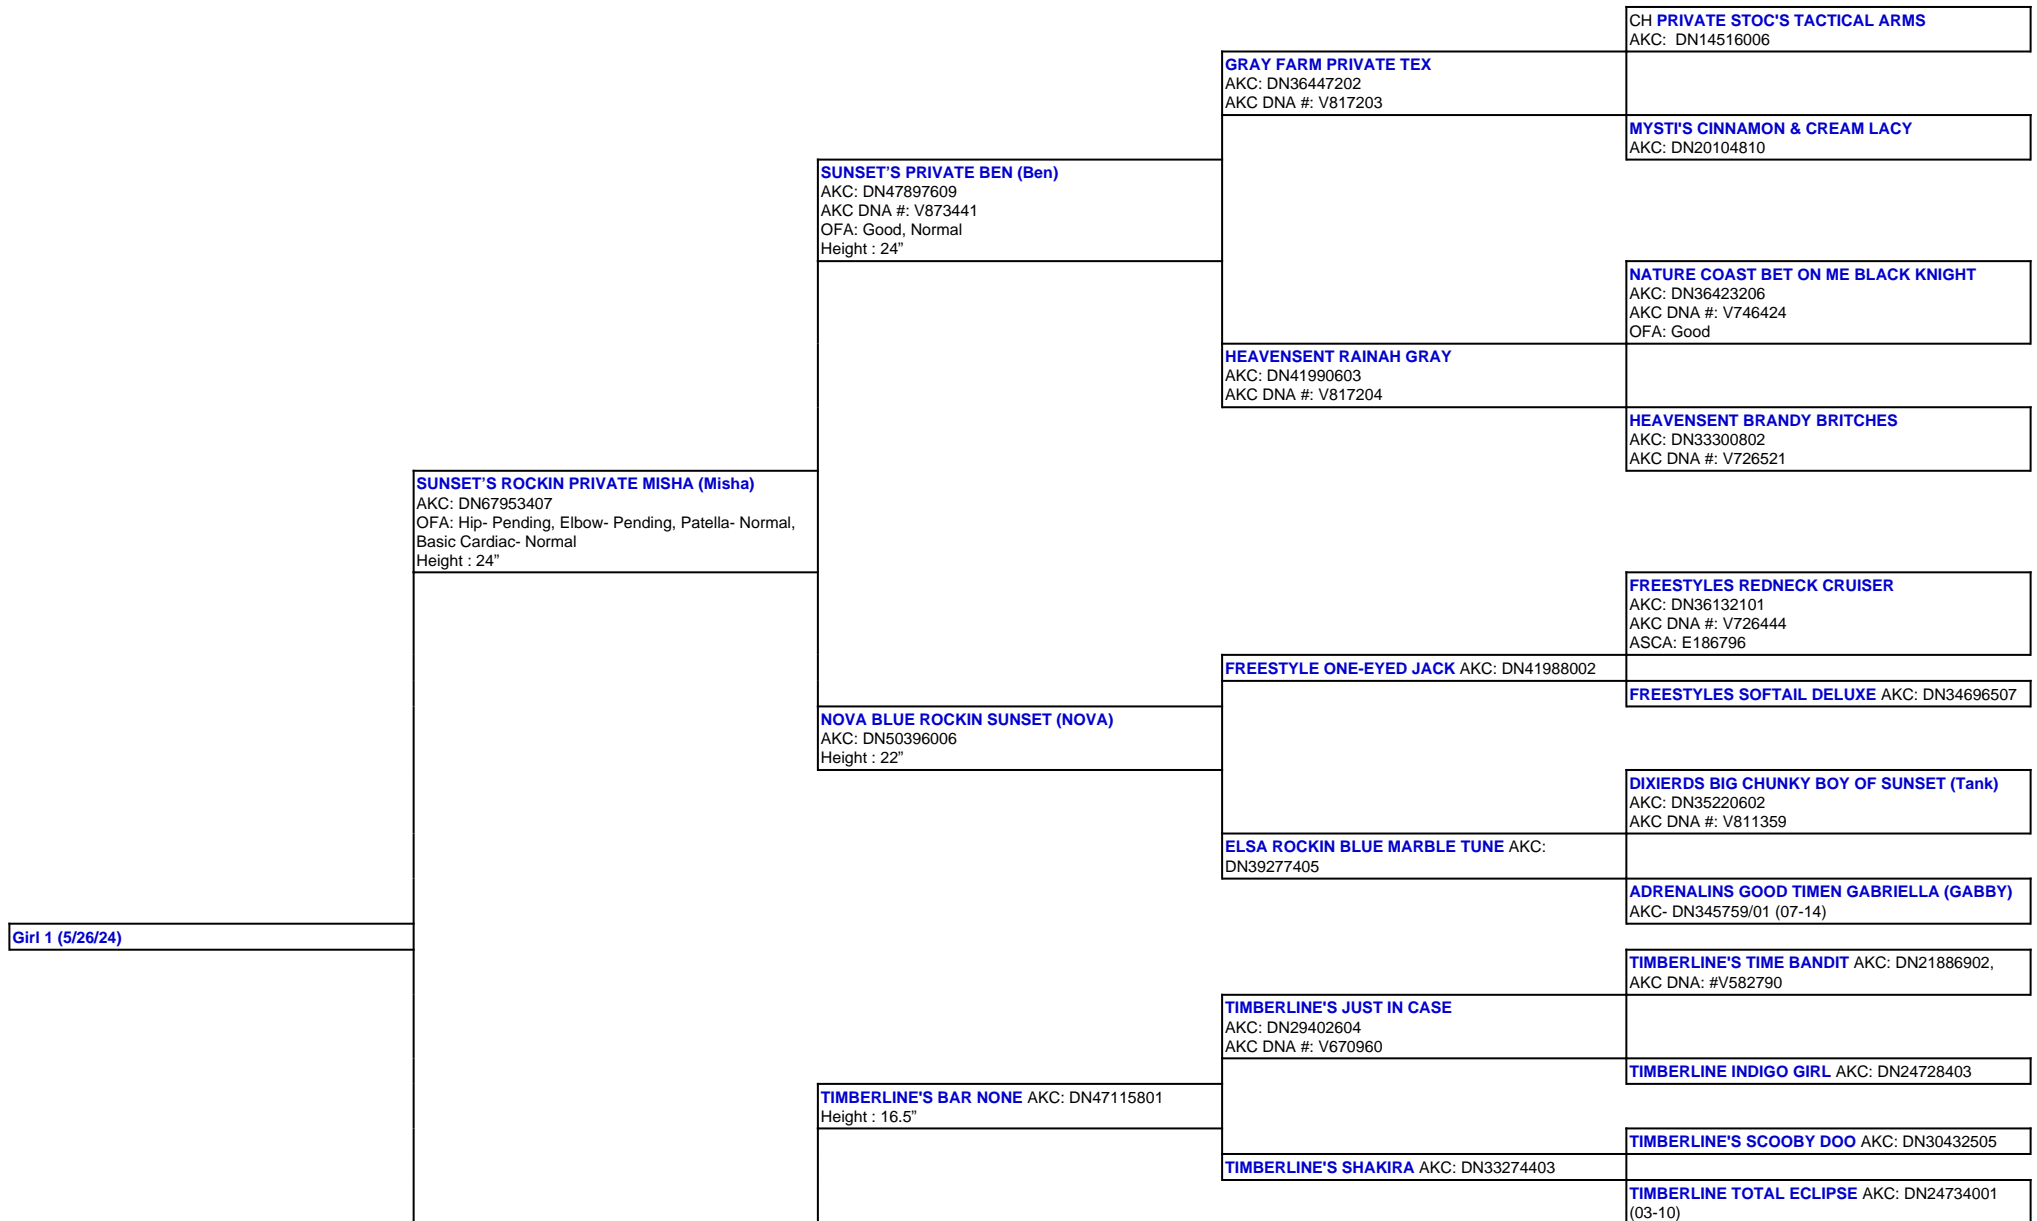

For a more detailed version of this pedigree:
<https://www.sunsetranchaussies.com/profile/girl-1-5-26-24>

Pedigree For:
 Girl 1 (5/26/24)

TIMBERLINE LITTLE RIVER BLACK MAGIC (Lizzie)
AKC: DN50974904
Height : 19.5"

TIMBERLINE'S ADA'S REZAL AKC: DN47339507
Height : 15.5"

TIMBERLINE'S LAZER EYES OF BLUE AKC:
DN32134001 (04-13), AKC DNA: #V742638

BLUEBELL HOLLOW BINGBANGBOOM AKC:
DN14984802 (08-07), AKC DNA: #V548112

TIMBERLINE'S BLUE EYED OPAL AKC: DN24778201
(09-10)

TIMBERLINE'S WOW FACTOR AKC: DN20927701
(02-10), AKC DNA: #V612002

TIMBERLINE'S TRADEMARK AKC: DN32973702

TIMBERLINE'S HERE COMES TROUBLE AKC
DN26505704