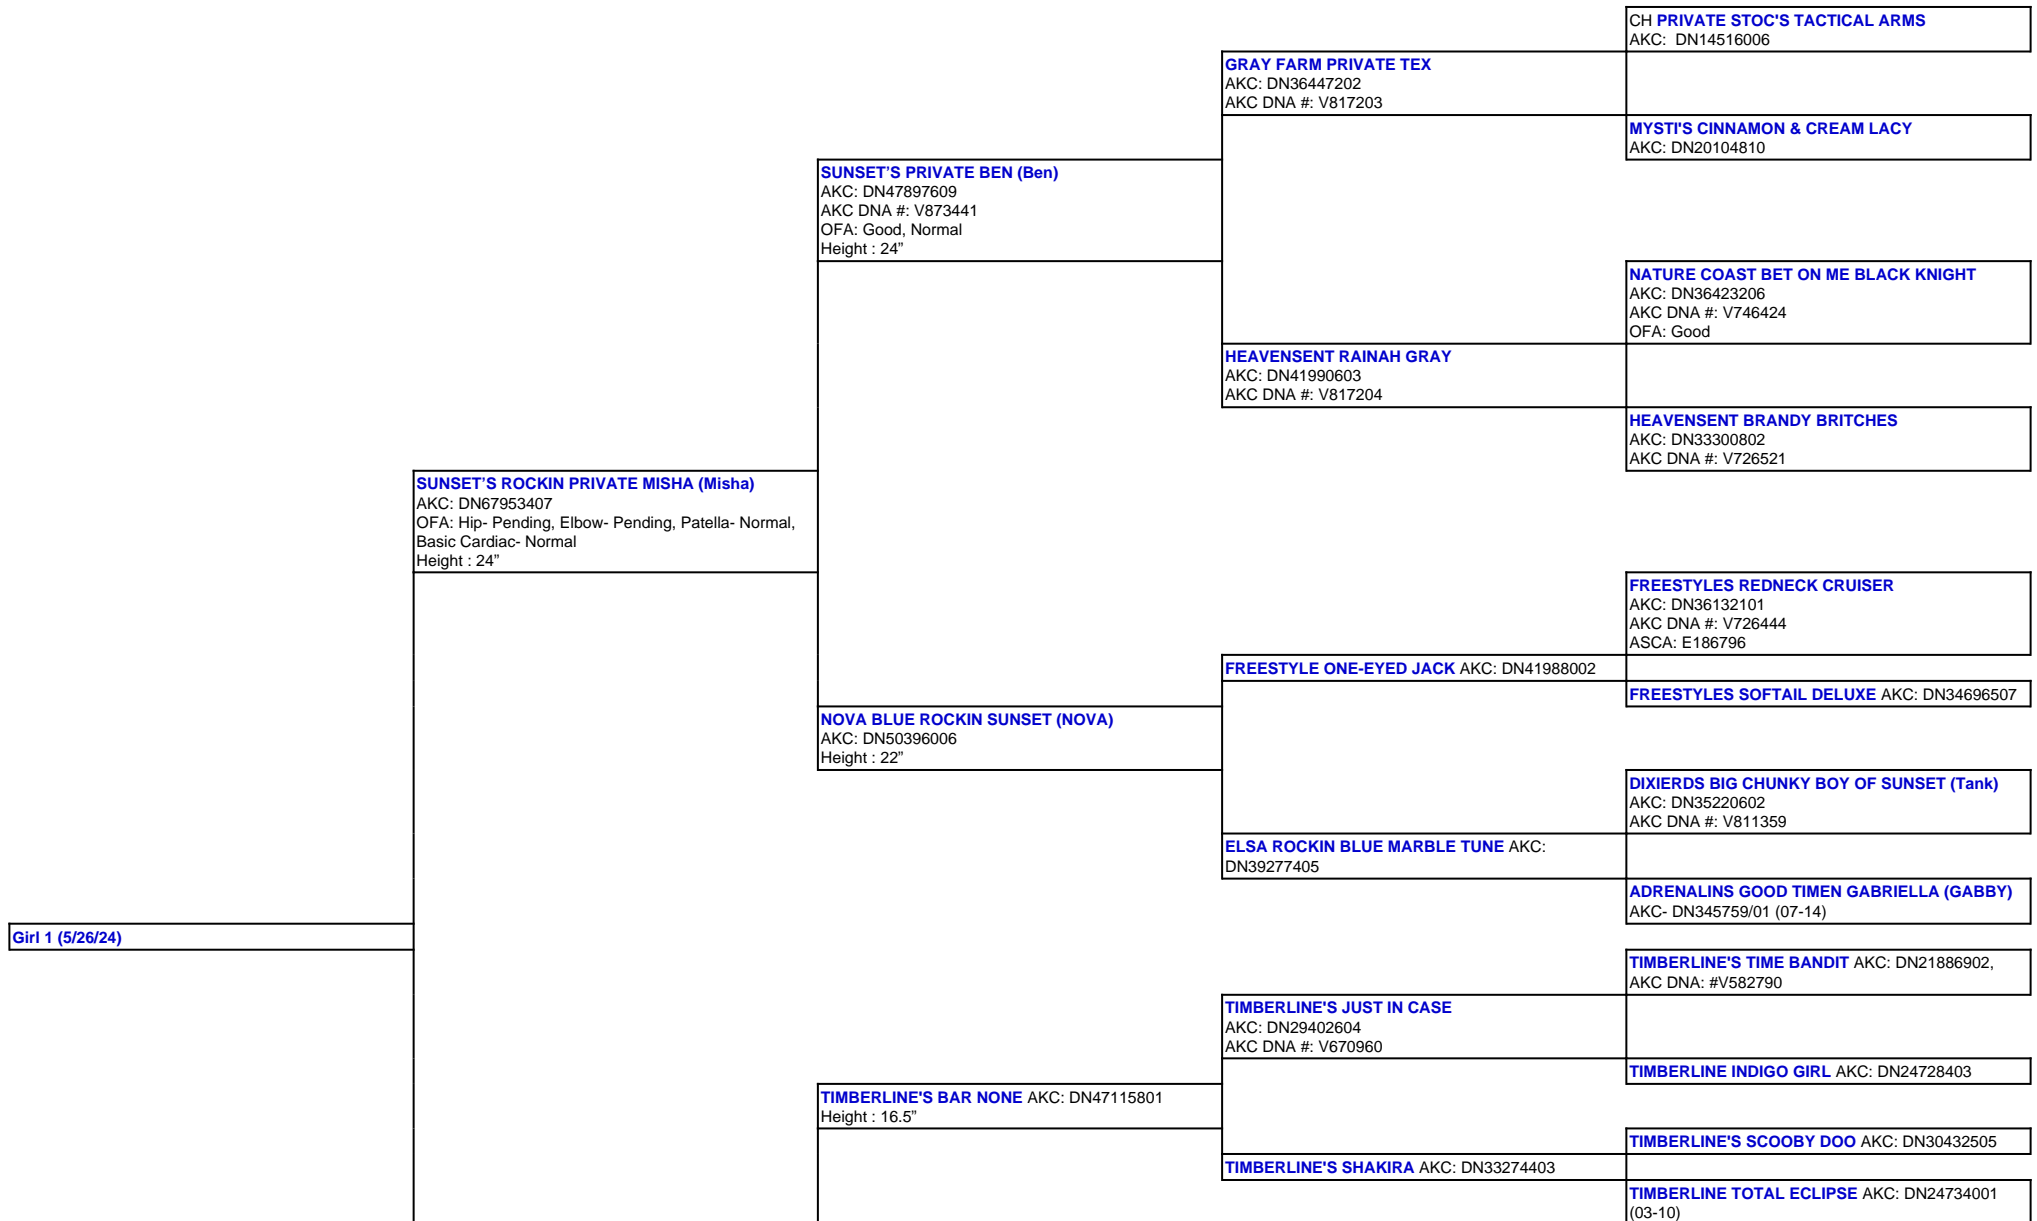

For a more detailed version of this pedigree:  
<https://www.sunsetranchaussies.com/profile/girl-1-5-26-24>

Pedigree For:  
 Girl 1 (5/26/24)

**TIMBERLINE LITTLE RIVER BLACK MAGIC (Lizzie)**  
AKC: DN50974904  
Height : 19.5"

**TIMBERLINE'S ADA'S REZAL** AKC: DN47339507  
Height : 15.5"

**TIMBERLINE'S LAZER EYES OF BLUE** AKC:  
DN32134001 (04-13), AKC DNA: #V742638

**BLUEBELL HOLLOW BINGBANGBOOM** AKC:  
DN14984802 (08-07), AKC DNA: #V548112

**TIMBERLINE'S BLUE EYED OPAL** AKC: DN24778201  
(09-10)

**TIMBERLINE'S WOW FACTOR** AKC: DN20927701  
(02-10), AKC DNA: #V612002

**TIMBERLINE'S TRADEMARK** AKC: DN32973702

**TIMBERLINE'S HERE COMES TROUBLE** AKC  
DN26505704