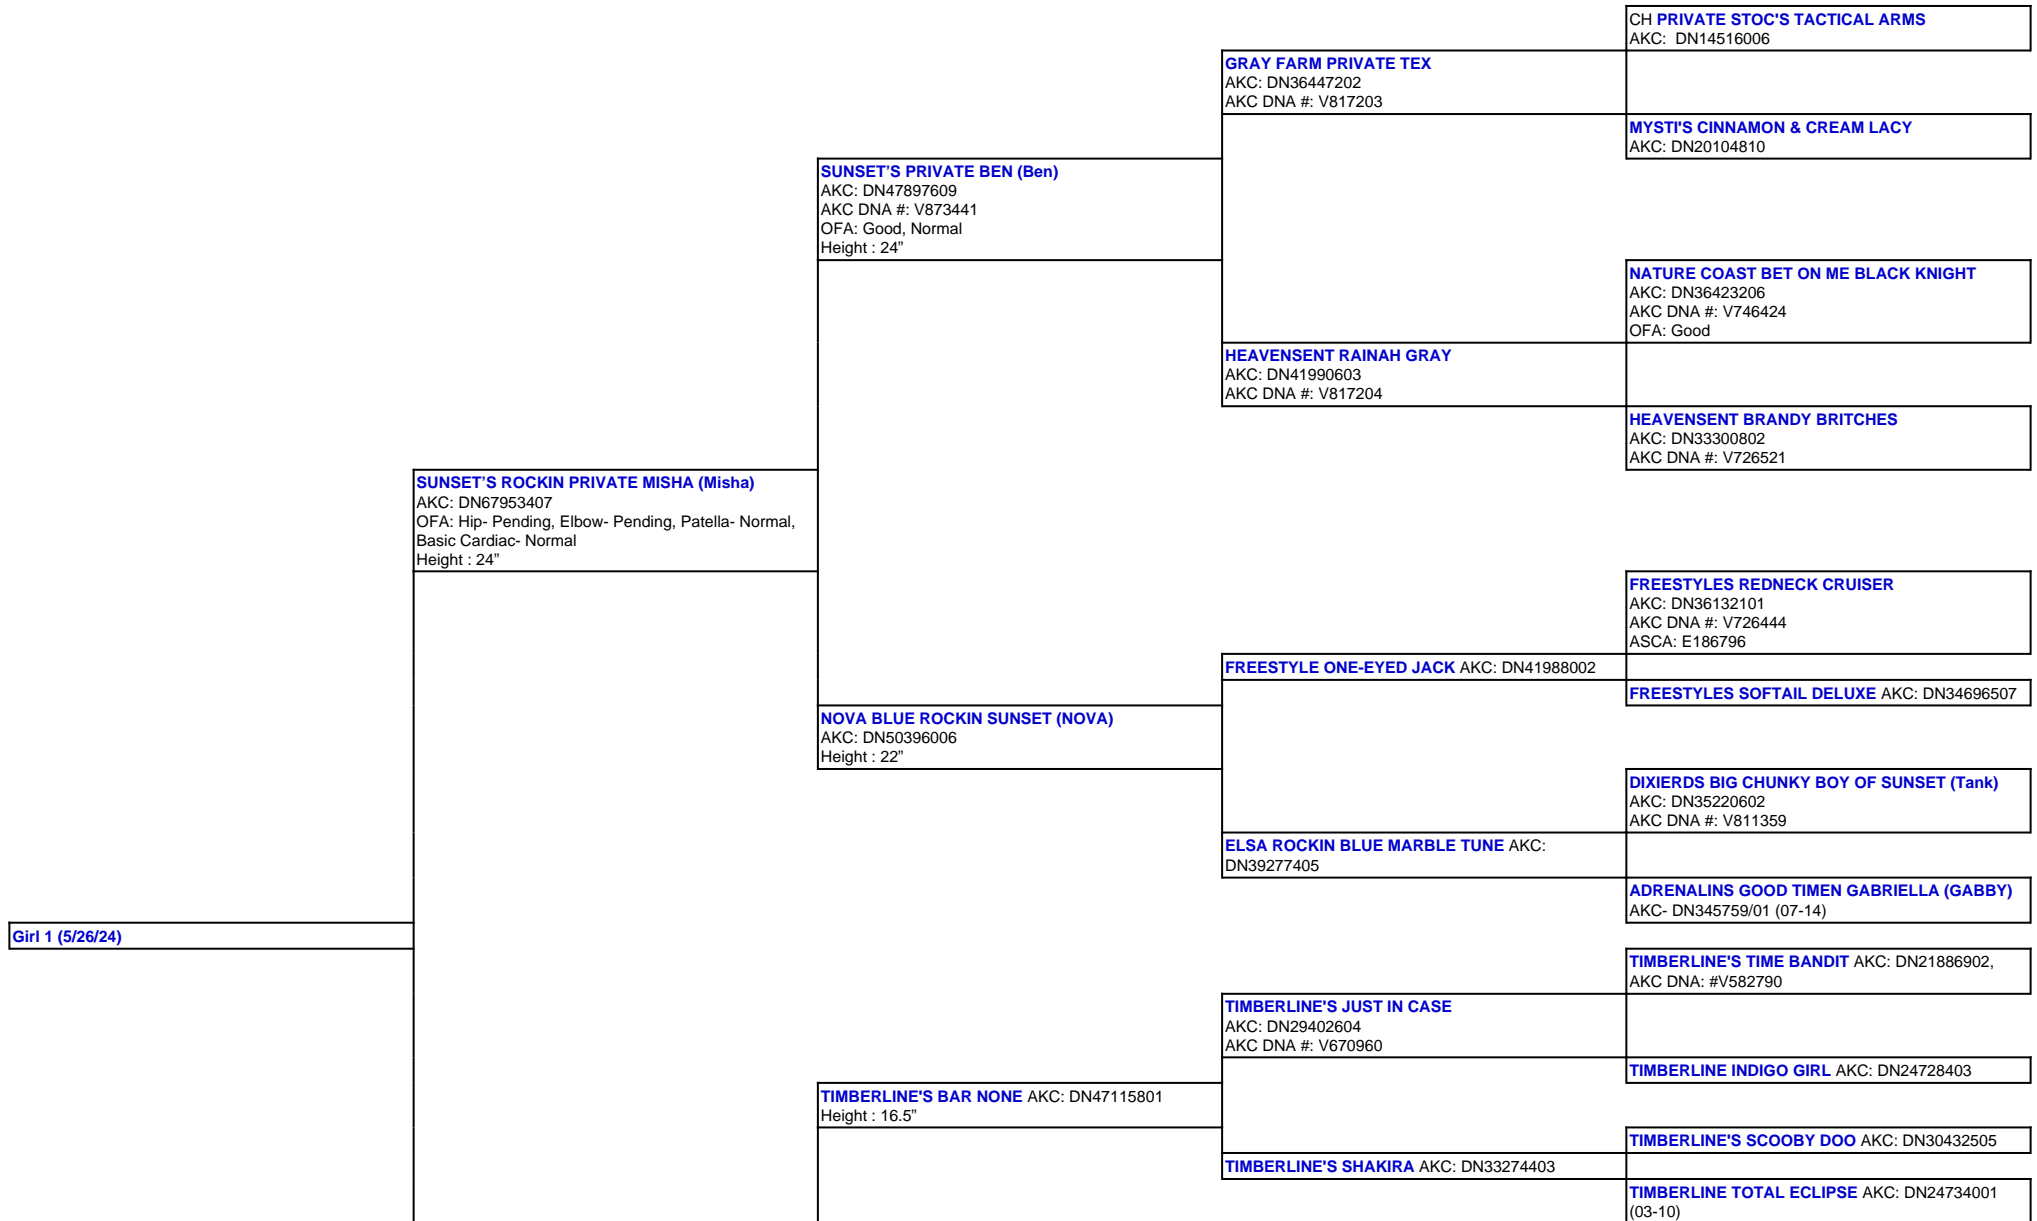

For a more detailed version of this pedigree:
<https://www.sunsetranchaussies.com/profile/girl-1-5-26-24>

Pedigree For:
 Girl 1 (5/26/24)

TIMBERLINE LITTLE RIVER BLACK MAGIC (Lizzie)
AKC: DN50974904
Height : 19.5"

TIMBERLINE'S ADA'S REZAL AKC: DN47339507
Height : 15.5"

TIMBERLINE'S LAZER EYES OF BLUE AKC:
DN32134001 (04-13), AKC DNA: #V742638

BLUEBELL HOLLOW BINGBANGBOOM AKC:
DN14984802 (08-07), AKC DNA: #V548112

TIMBERLINE'S BLUE EYED OPAL AKC: DN24778201
(09-10)

TIMBERLINE'S WOW FACTOR AKC: DN20927701
(02-10), AKC DNA: #V612002

TIMBERLINE'S TRADEMARK AKC: DN32973702

TIMBERLINE'S HERE COMES TROUBLE AKC
DN26505704