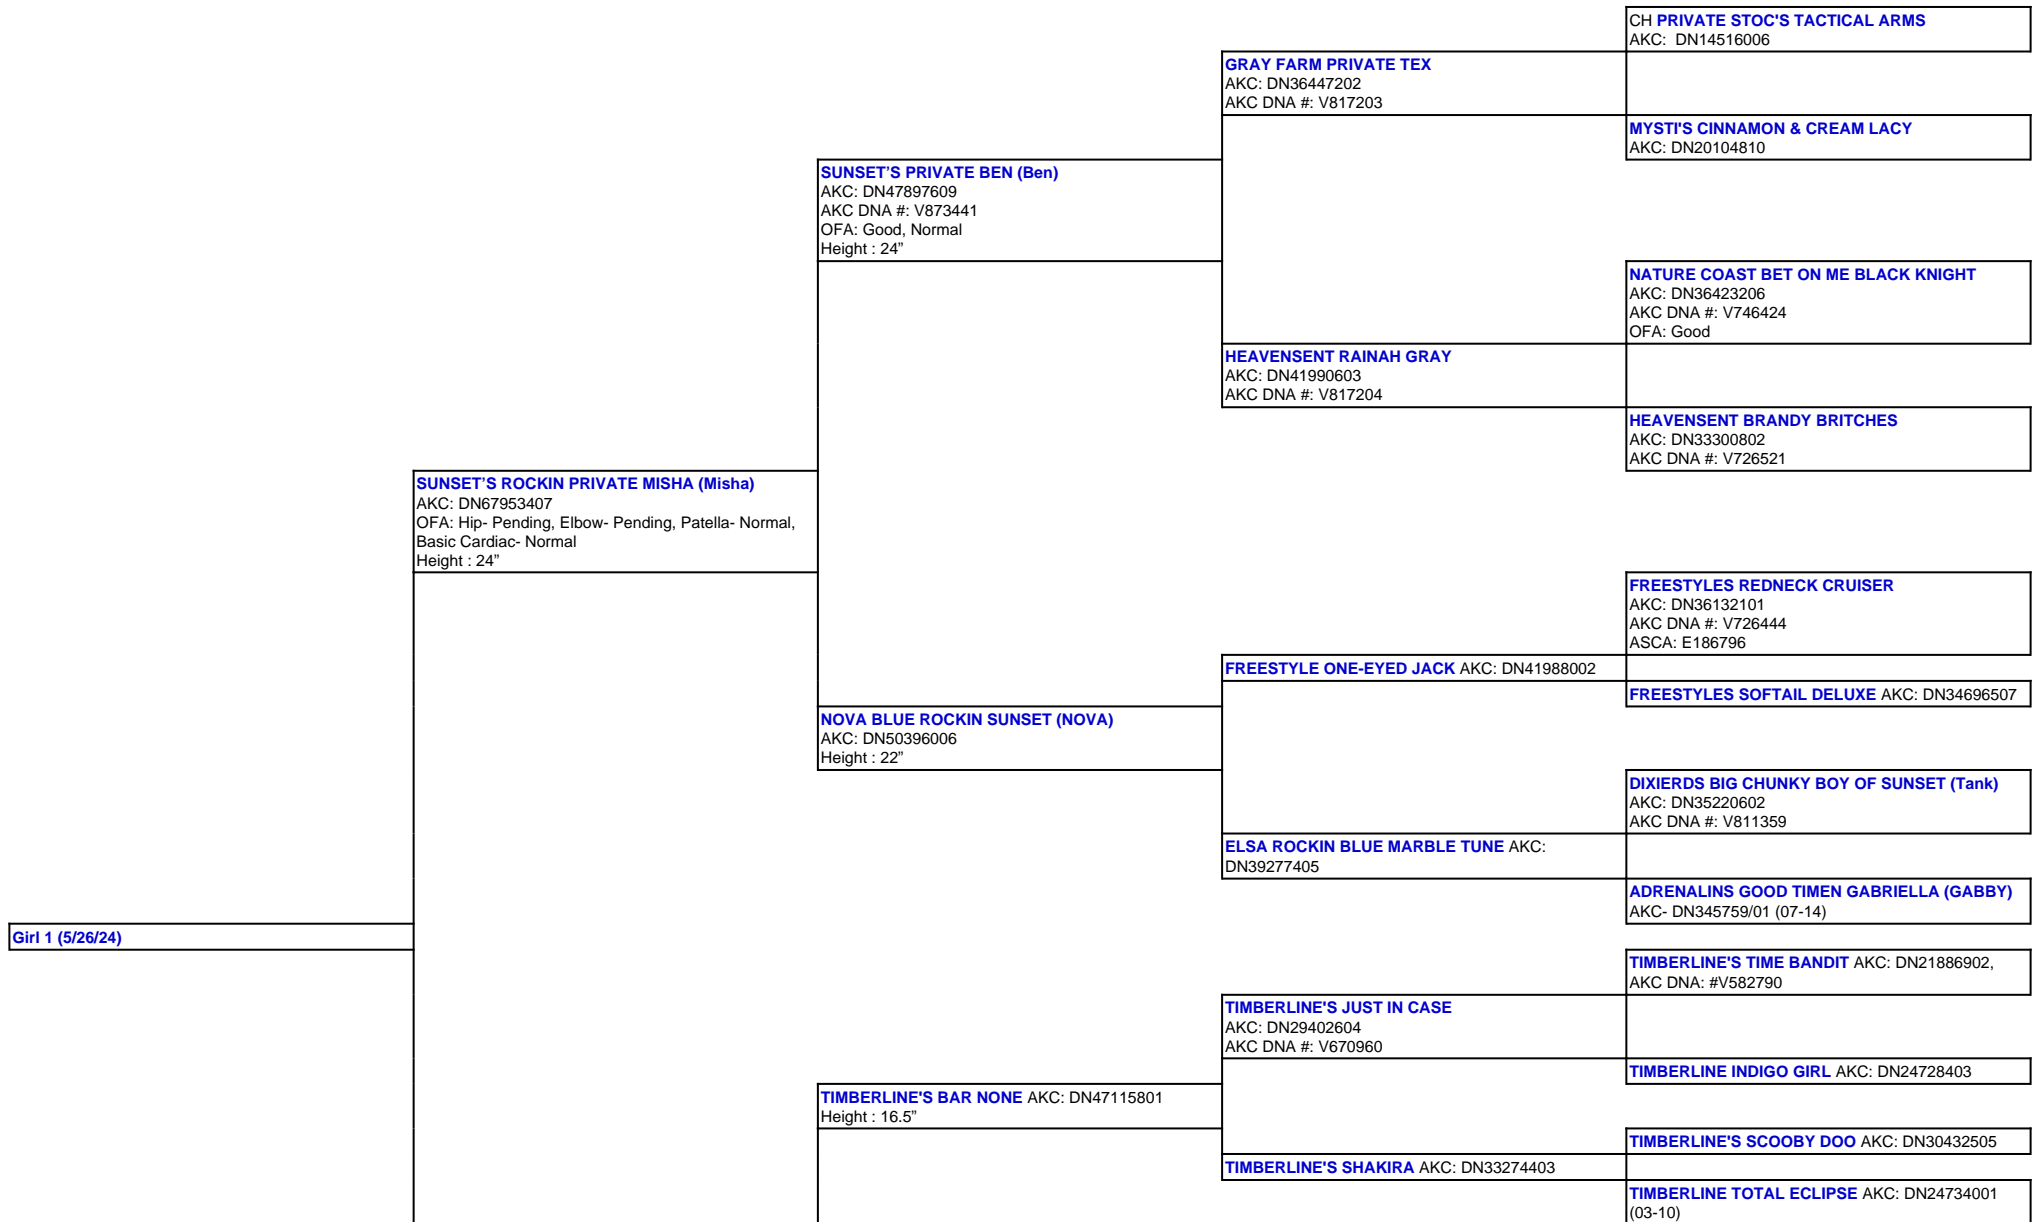

For a more detailed version of this pedigree:  
<https://www.sunsetranchaussies.com/profile/girl-1-5-26-24>

Pedigree For:  
 Girl 1 (5/26/24)

**TIMBERLINE LITTLE RIVER BLACK MAGIC (Lizzie)**  
AKC: DN50974904  
Height : 19.5"

**TIMBERLINE'S ADA'S REZAL** AKC: DN47339507  
Height : 15.5"

**TIMBERLINE'S LAZER EYES OF BLUE** AKC:  
DN32134001 (04-13), AKC DNA: #V742638

**BLUEBELL HOLLOW BINGBANGBOOM** AKC:  
DN14984802 (08-07), AKC DNA: #V548112

**TIMBERLINE'S BLUE EYED OPAL** AKC: DN24778201  
(09-10)

**TIMBERLINE'S WOW FACTOR** AKC: DN20927701  
(02-10), AKC DNA: #V612002

**TIMBERLINE'S TRADEMARK** AKC: DN32973702

**TIMBERLINE'S HERE COMES TROUBLE** AKC  
DN26505704