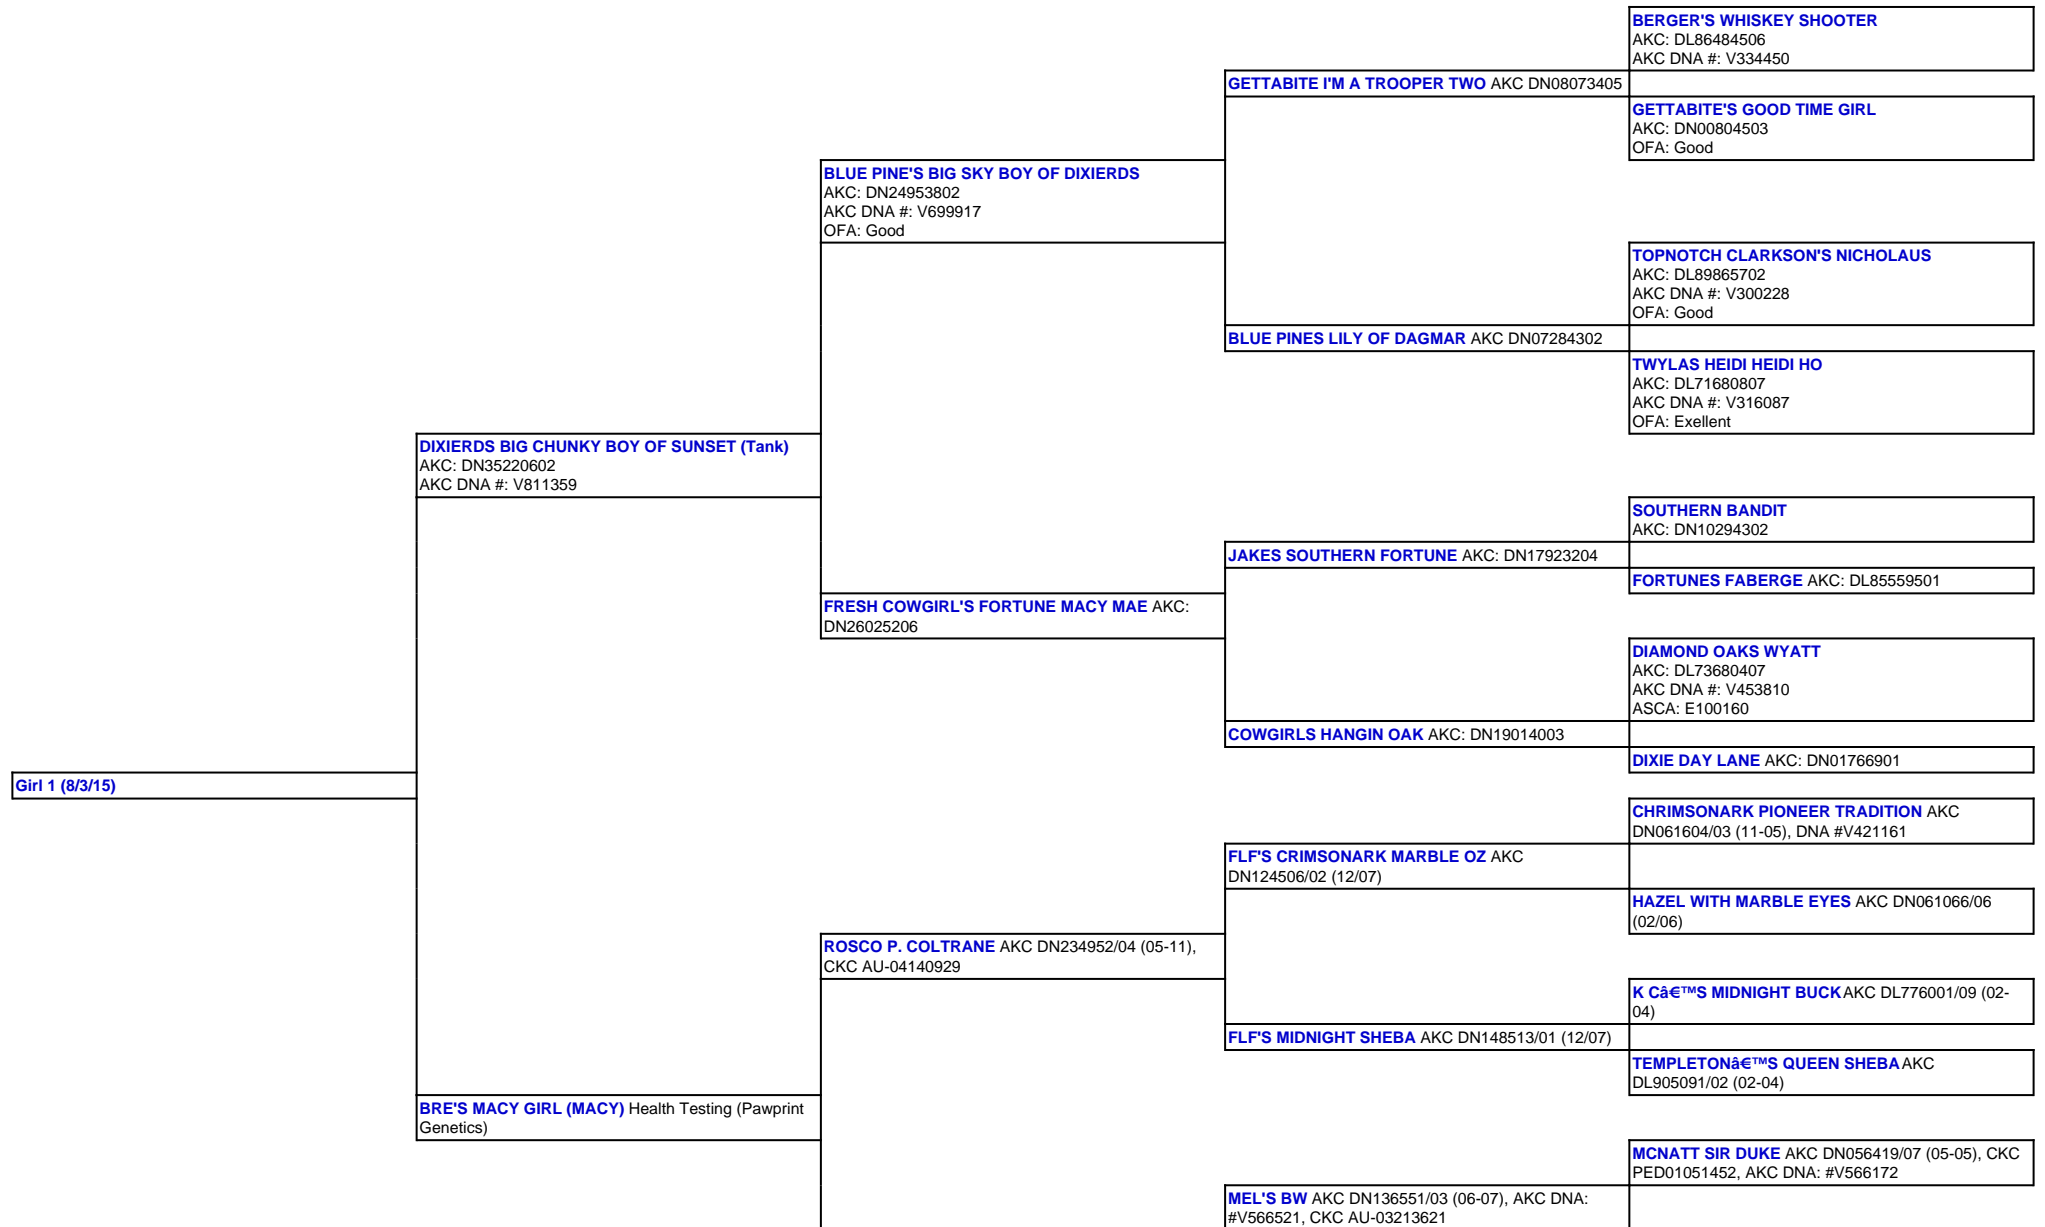

For a more detailed version of this pedigree:
<https://www.sunsetranchaussies.com/profile/girl-1-8-3-15>

Pedigree For:
 Girl 1 (8/3/15)

EVANS MACY GIRL CKC AU-04563521

MCNATT'S LITTLE SOPHIE AKC DN044530/10 (05-05), CKC AU-03213617

COMPTON'S ONE TUFF ACT TO

EVANS QUEEN OF SHEBA CKC AU-03878994

HILLTOPS SYDNEY SNOWBELLE