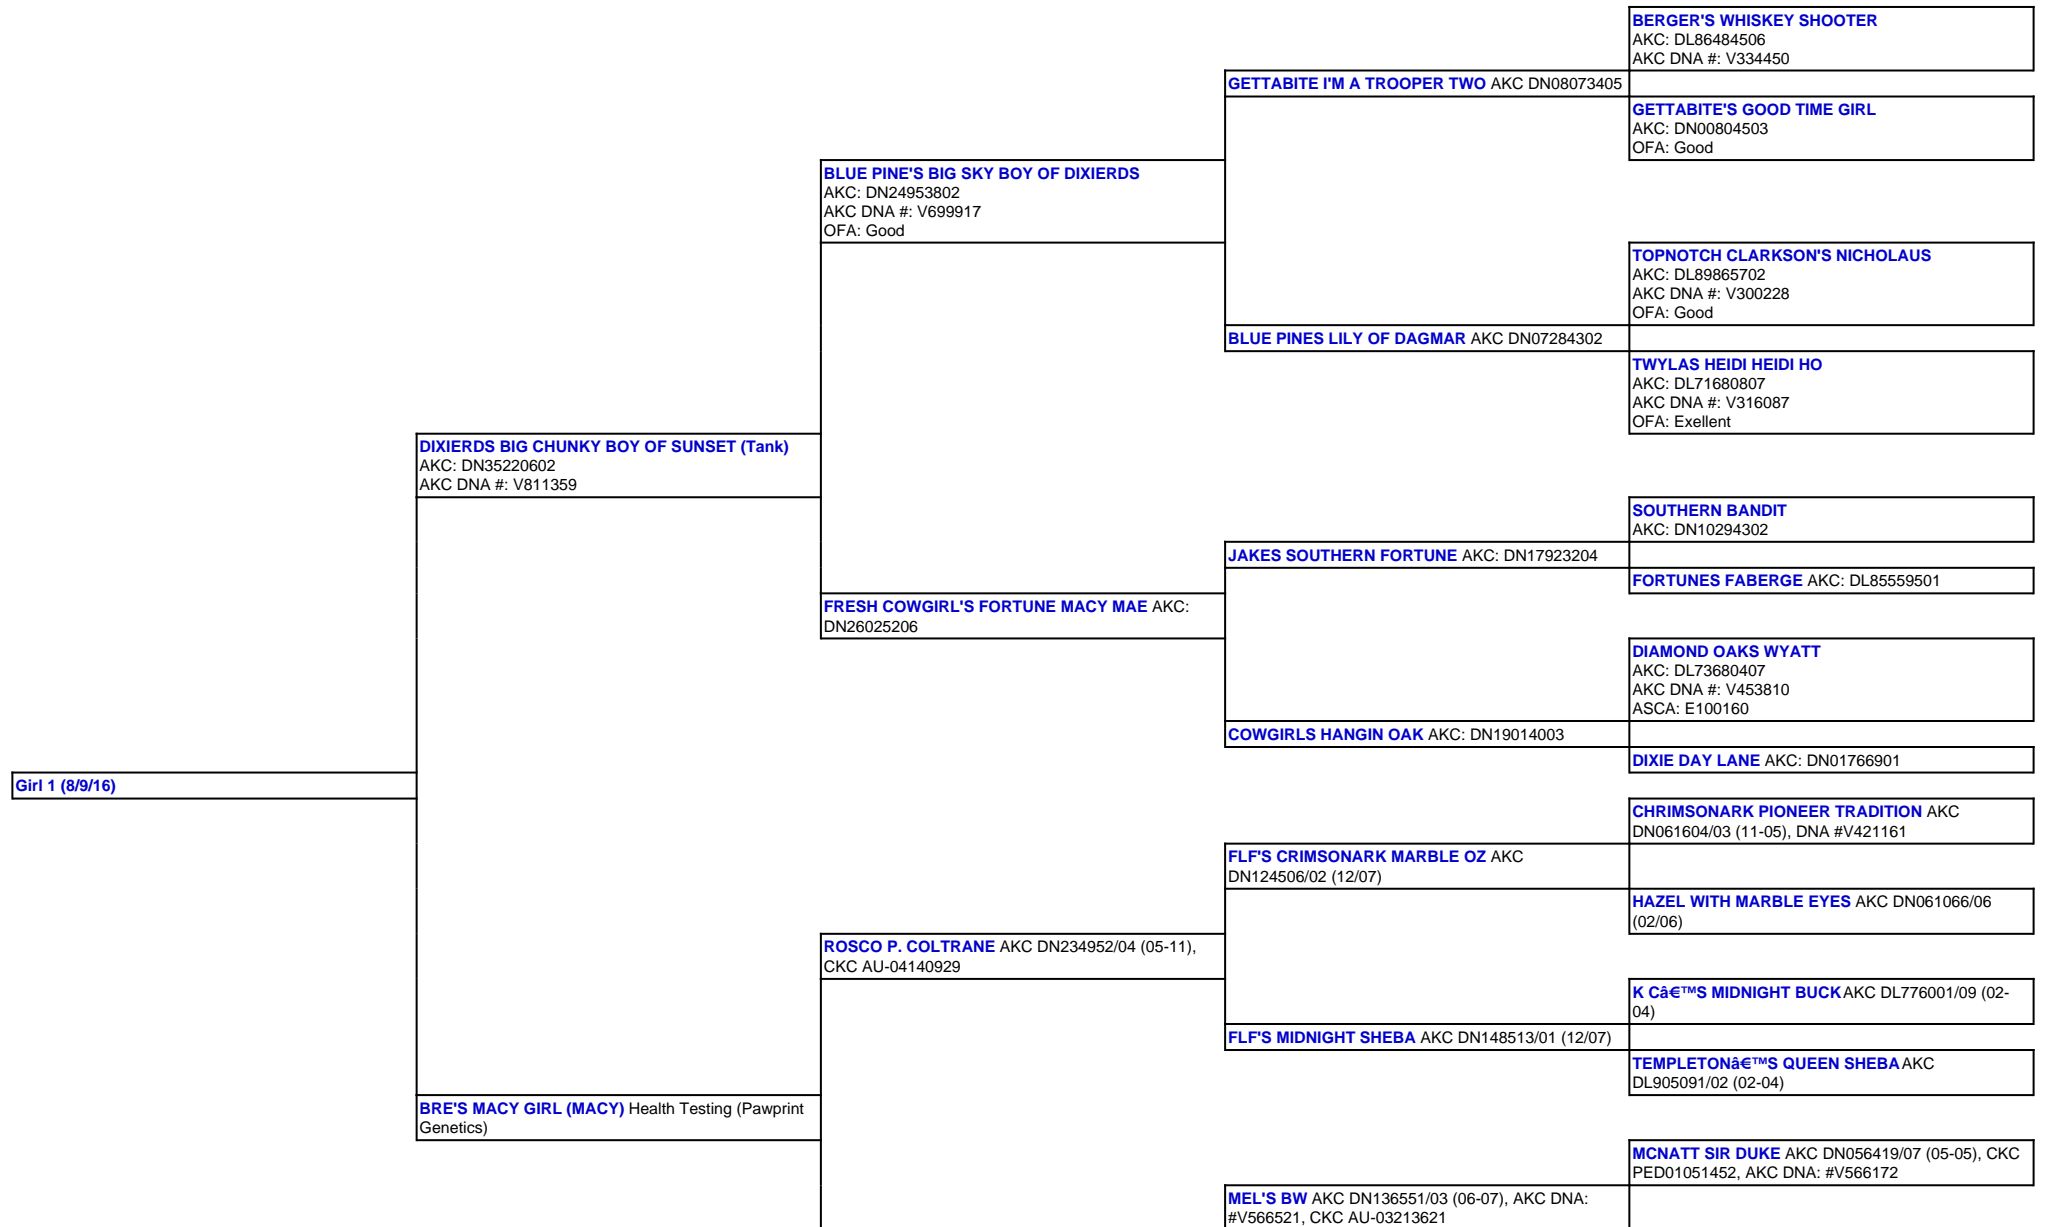

For a more detailed version of this pedigree:
<https://www.sunsetranchaussies.com/profile/girl-1-8-9-16>

Pedigree For:
 Girl 1 (8/9/16)

EVANS MACY GIRL CKC AU-04563521

MCNATT'S LITTLE SOPHIE AKC DN044530/10 (05-05), CKC AU-03213617

COMPTON'S ONE TUFF ACT TO

EVANS QUEEN OF SHEBA CKC AU-03878994

HILLTOPS SYDNEY SNOWBELLE