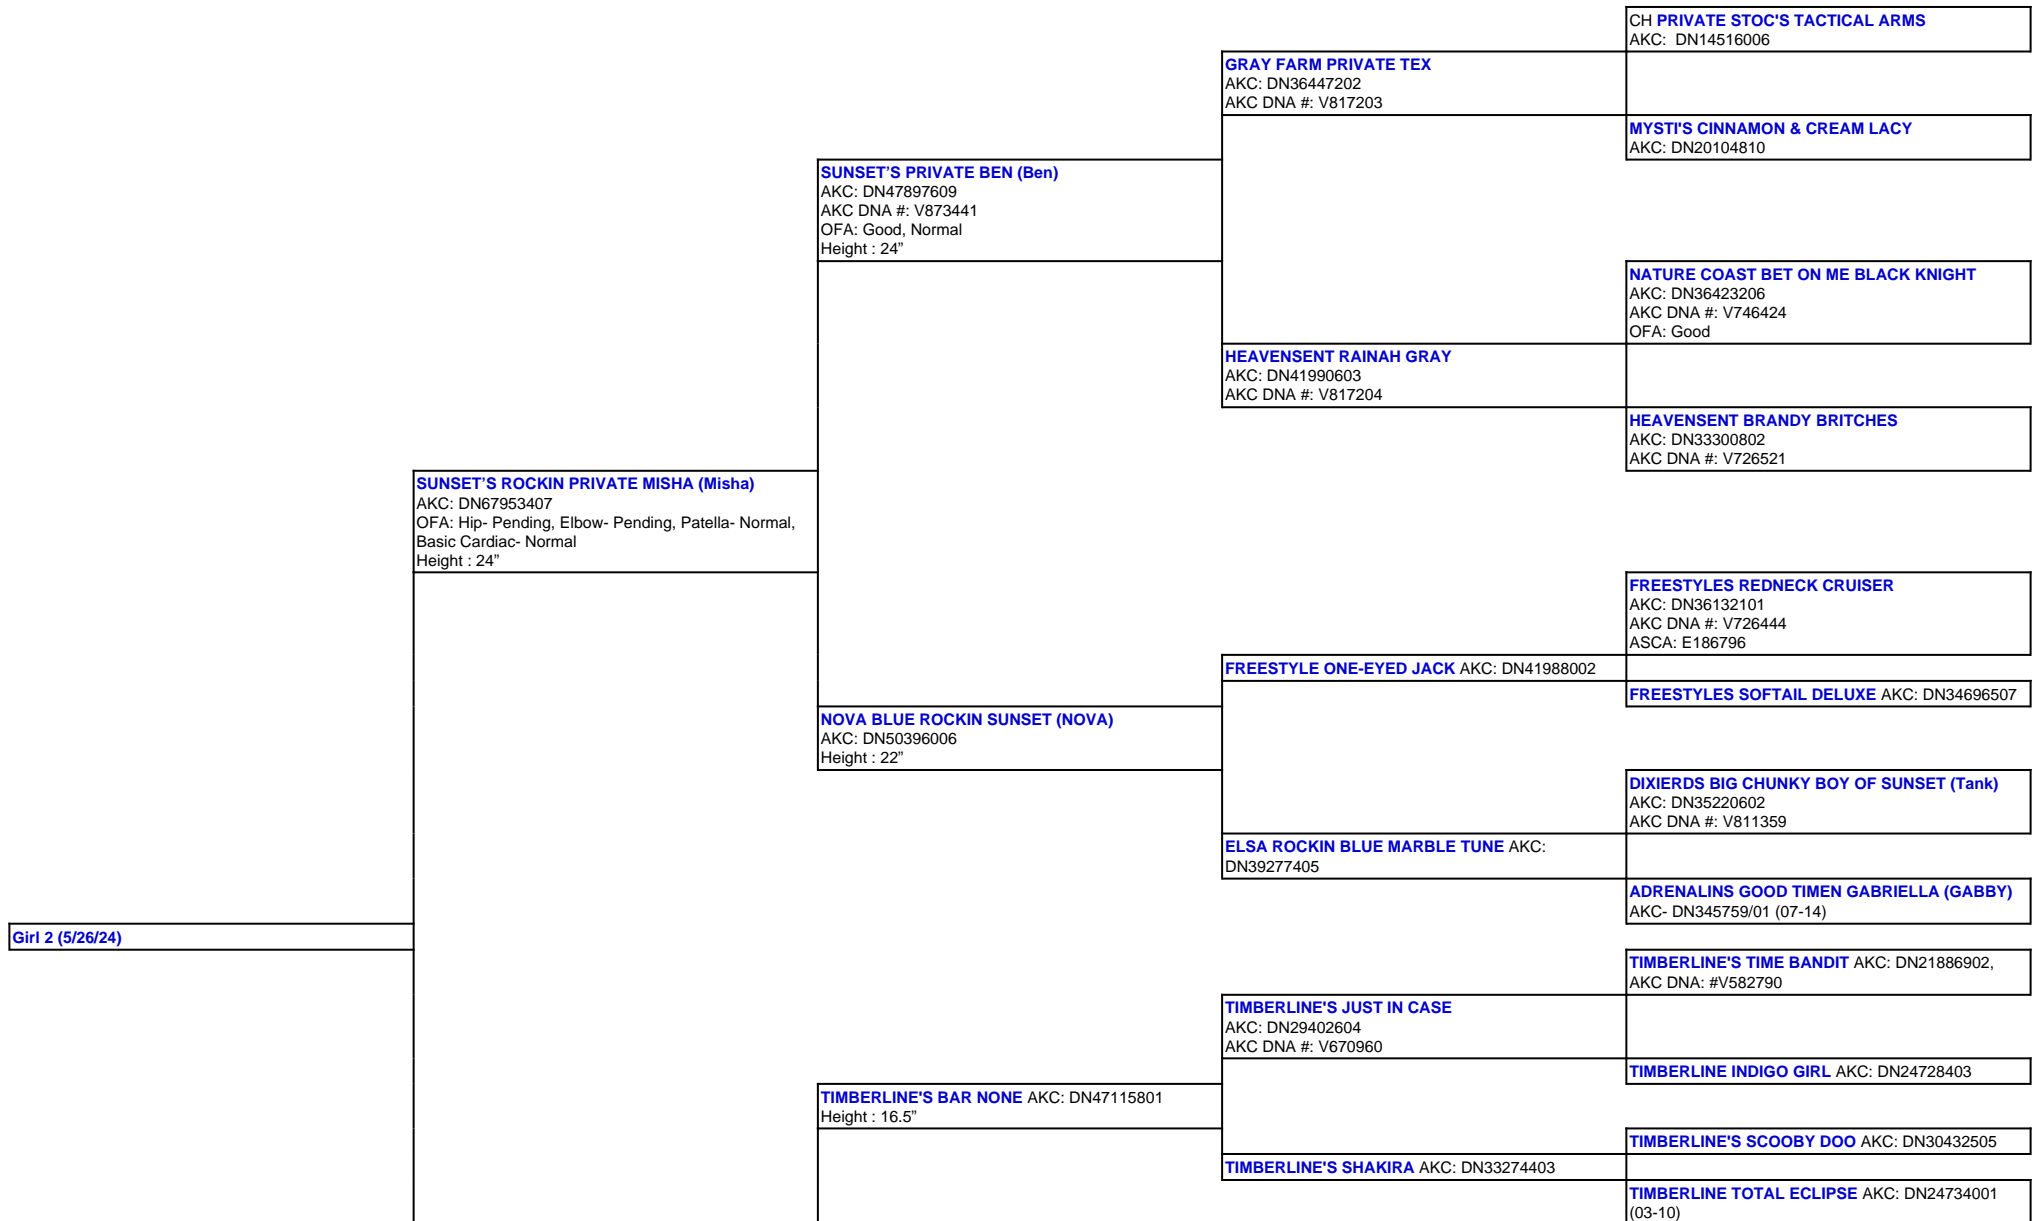

For a more detailed version of this pedigree:  
<https://www.sunsetranchaussies.com/profile/girl-2-5-26-24>

Pedigree For:  
 Girl 2 (5/26/24)

**TIMBERLINE LITTLE RIVER BLACK MAGIC (Lizzie)**  
AKC: DN50974904  
Height : 19.5"

**TIMBERLINE'S ADA'S REZAL** AKC: DN47339507  
Height : 15.5"

**TIMBERLINE'S LAZER EYES OF BLUE** AKC:  
DN32134001 (04-13), AKC DNA: #V742638

**BLUEBELL HOLLOW BINGBANGBOOM** AKC:  
DN14984802 (08-07), AKC DNA: #V548112

**TIMBERLINE'S BLUE EYED OPAL** AKC: DN24778201  
(09-10)

**TIMBERLINE'S WOW FACTOR** AKC: DN20927701  
(02-10), AKC DNA: #V612002

**TIMBERLINE'S TRADEMARK** AKC: DN32973702

**TIMBERLINE'S HERE COMES TROUBLE** AKC  
DN26505704