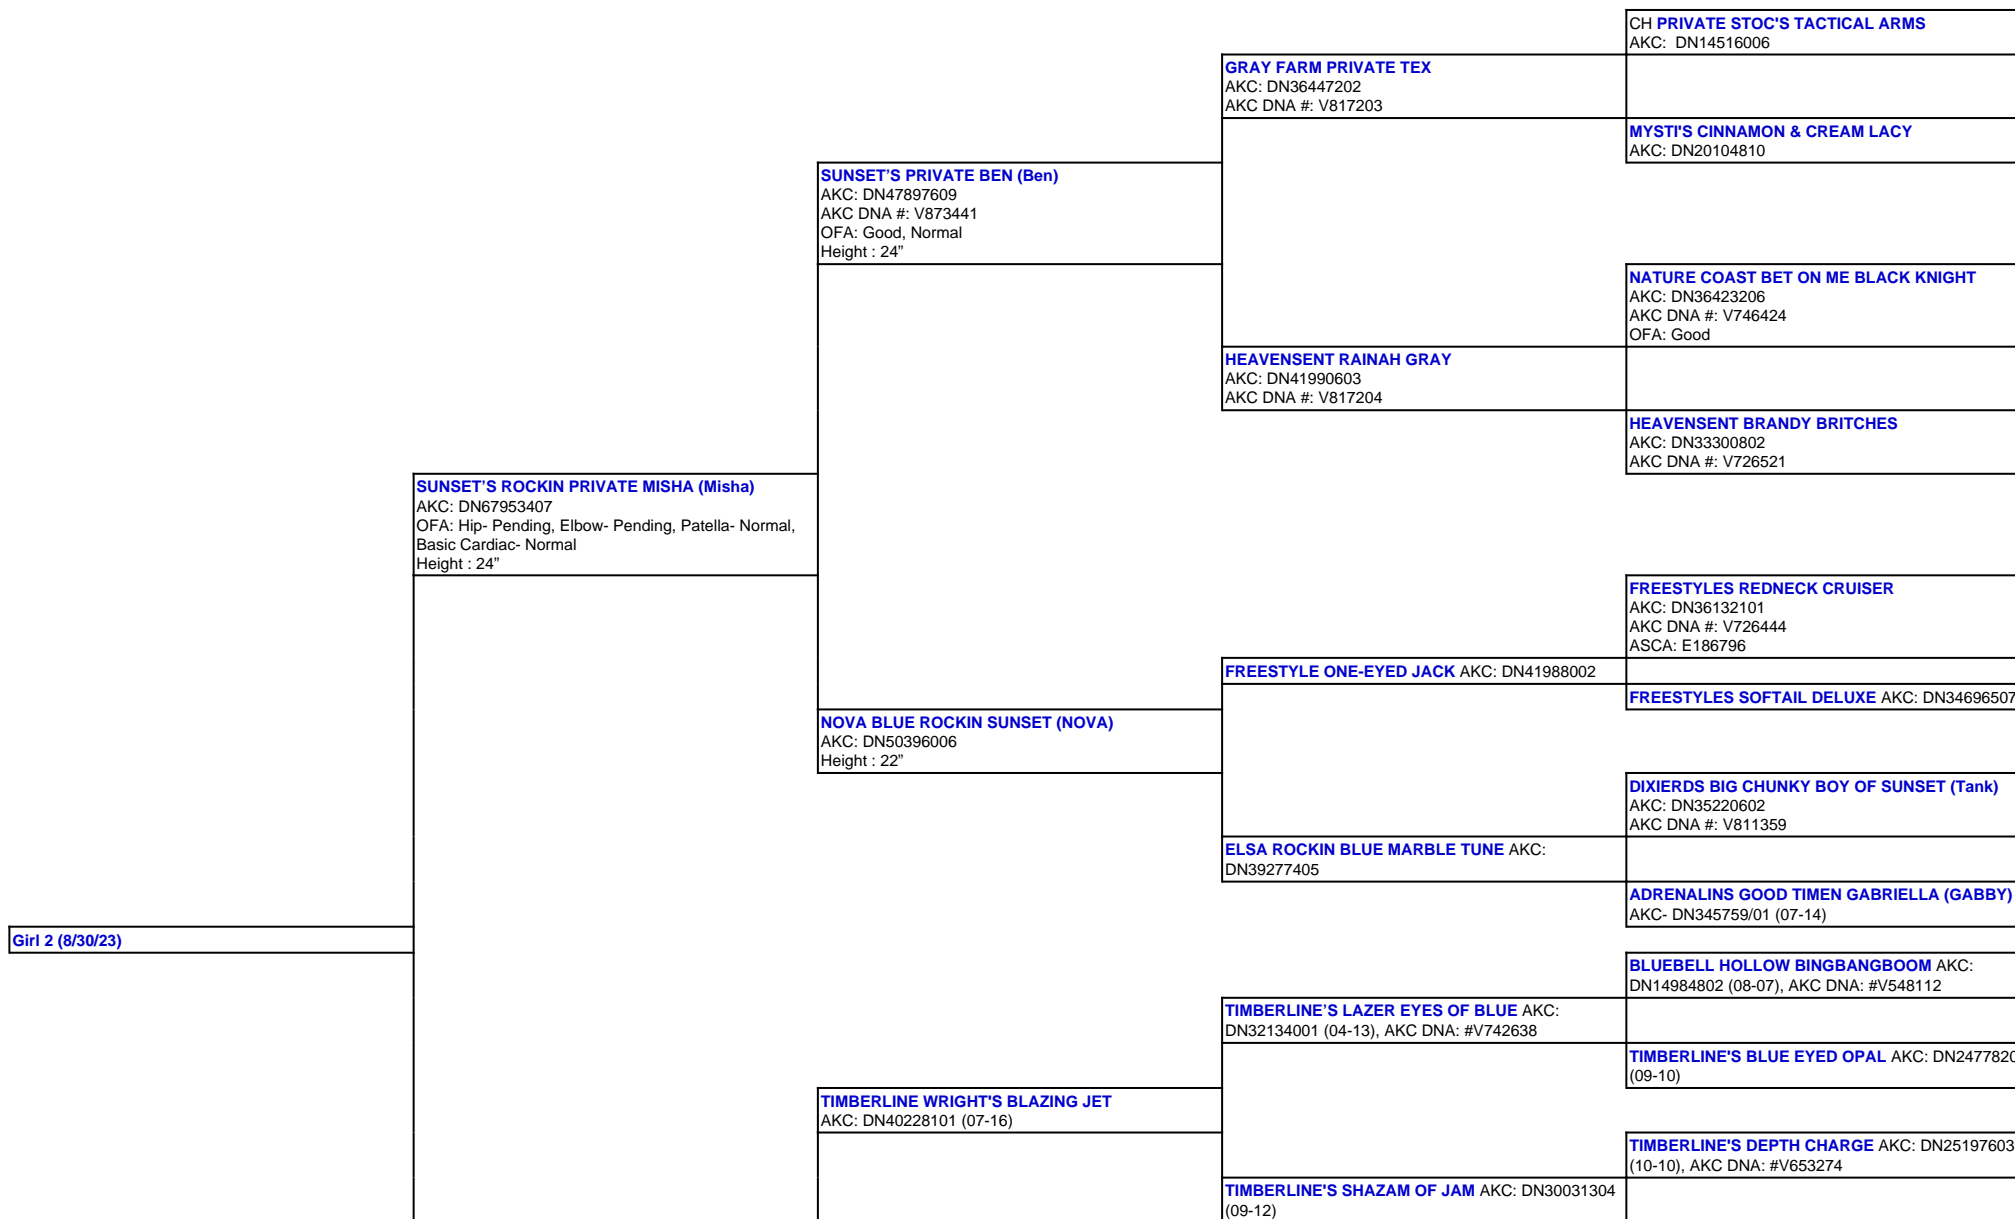

For a more detailed version of this pedigree:
<https://www.sunsetranchaussies.com/profile/girl-2-8-30-23>

Pedigree For:
 Girl 2 (8/30/23)

ARROW H'S LUCIE (Lucie)
AKC: DN50133004
OFA: OFA55G, OFEL55
Height : 20.5"

CANYON CREEK LUCKY H'S ZOEY AKC
DN43895304 (02-17)

TIMBERLINE'S SMOKIN' BLACK POWDER AKC:
DN37724001 (05-15), AKC DNA: #V747743

TIMBERLINE'S FANCY GIRL BRIT AKC: DN33773804
(07-15)

TIMBERLINE'S JAMBALINA AKC: DN25197405 (09-10)

TIMBERLINE'S WOW FACTOR AKC: DN20927701
(02-10), AKC DNA: #V612002

TIMBERLINES'S BIT OF BLUE AKC: DN30432805
(09-12)

MILL CREEK'S PATRIOTIC DEVOTION AKC:
DN13201403 (04-08), AKC DNA #V537602

TIMBERLINE'S FANCY GIRL AKC: DN27589512 (11-11)