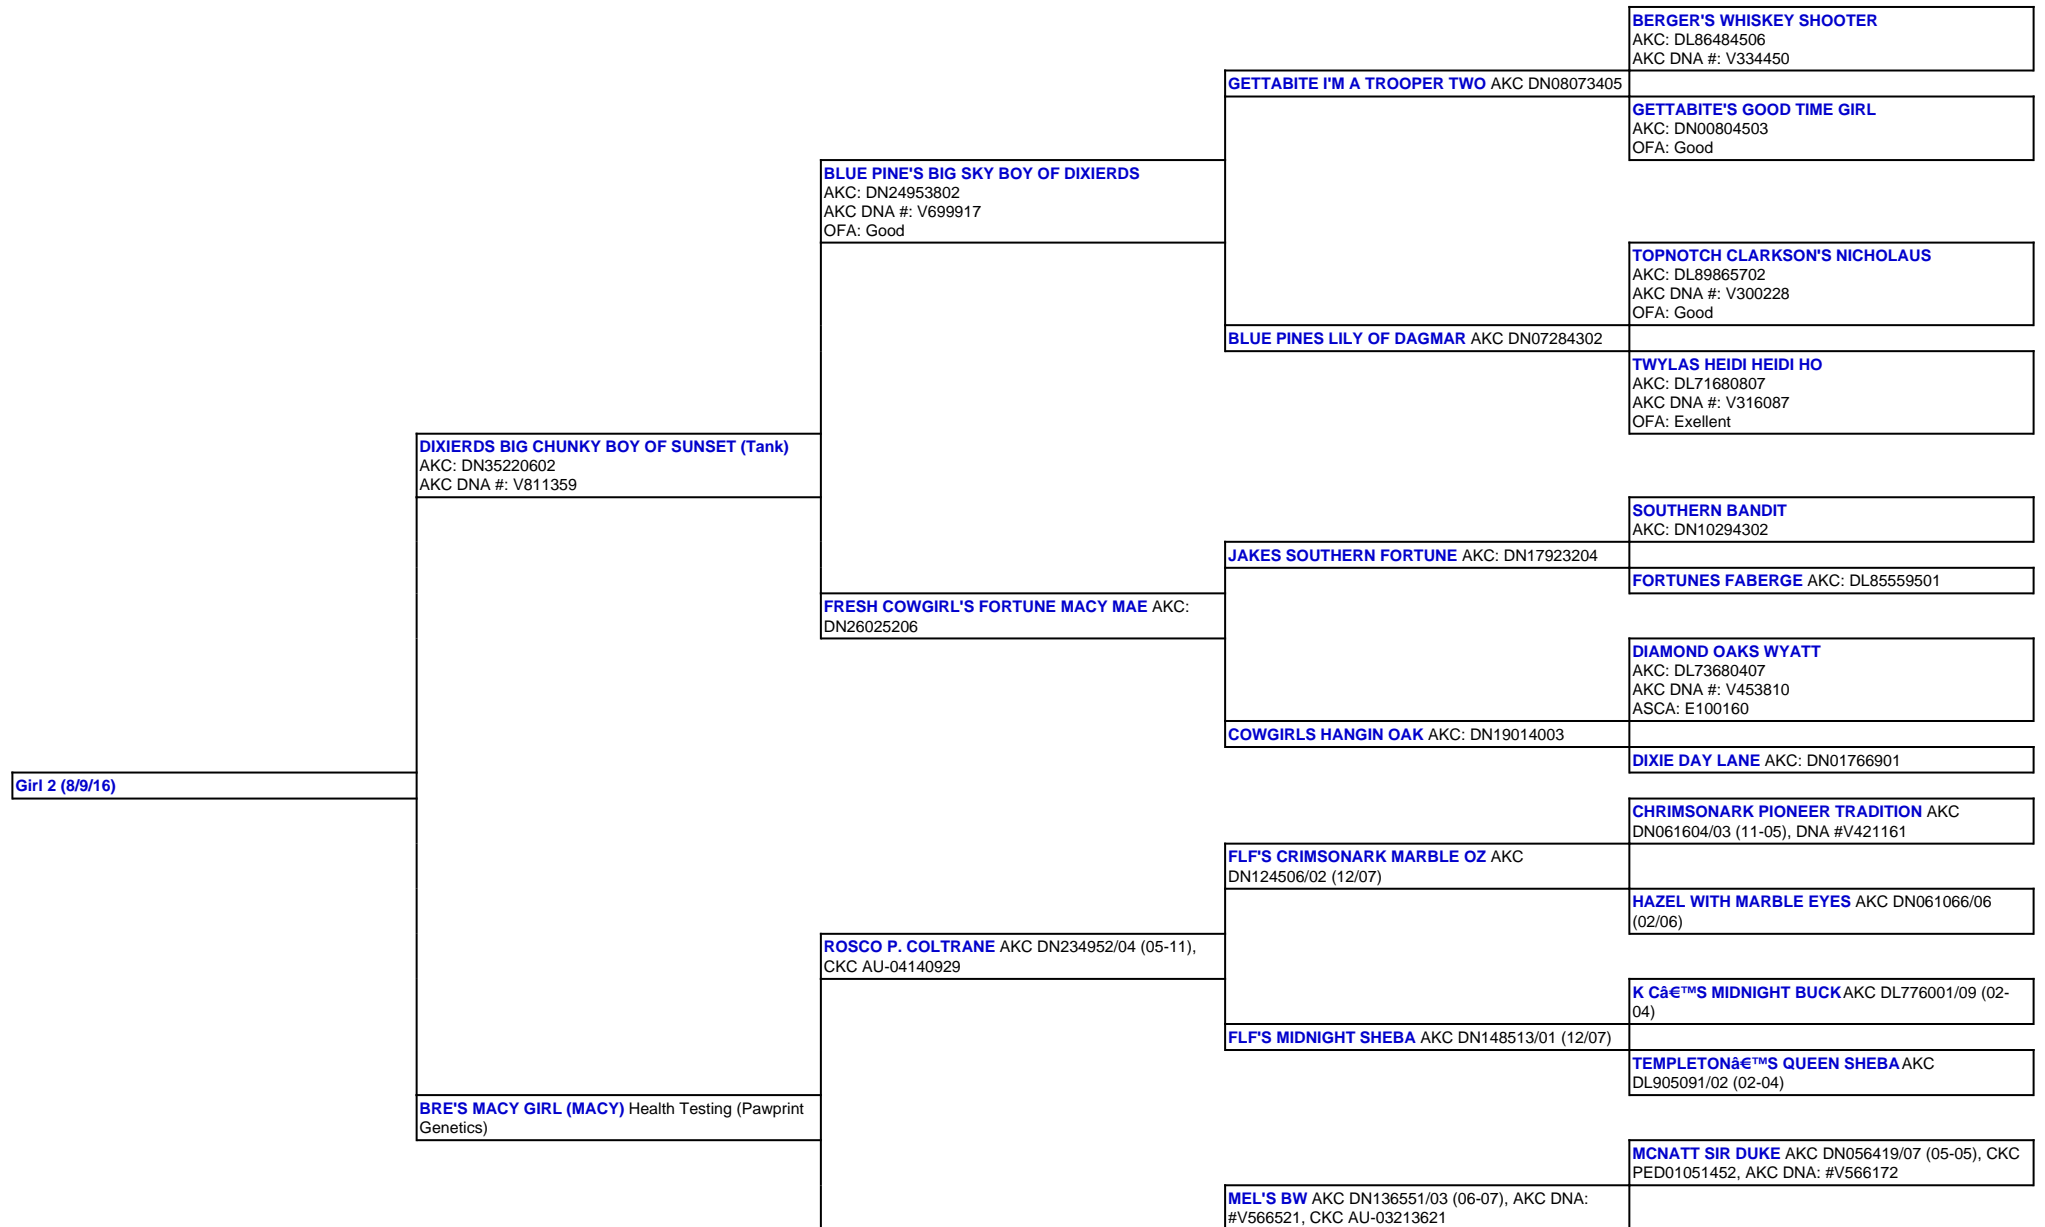

For a more detailed version of this pedigree:
<https://www.sunsetranchaussies.com/profile/girl-2-8-9-16>

Pedigree For:
 Girl 2 (8/9/16)

EVANS MACY GIRL CKC AU-04563521

MCNATT'S LITTLE SOPHIE AKC DN044530/10 (05-05), CKC AU-03213617

COMPTON'S ONE TUFF ACT TO

EVANS QUEEN OF SHEBA CKC AU-03878994

HILLTOPS SYDNEY SNOWBELLE