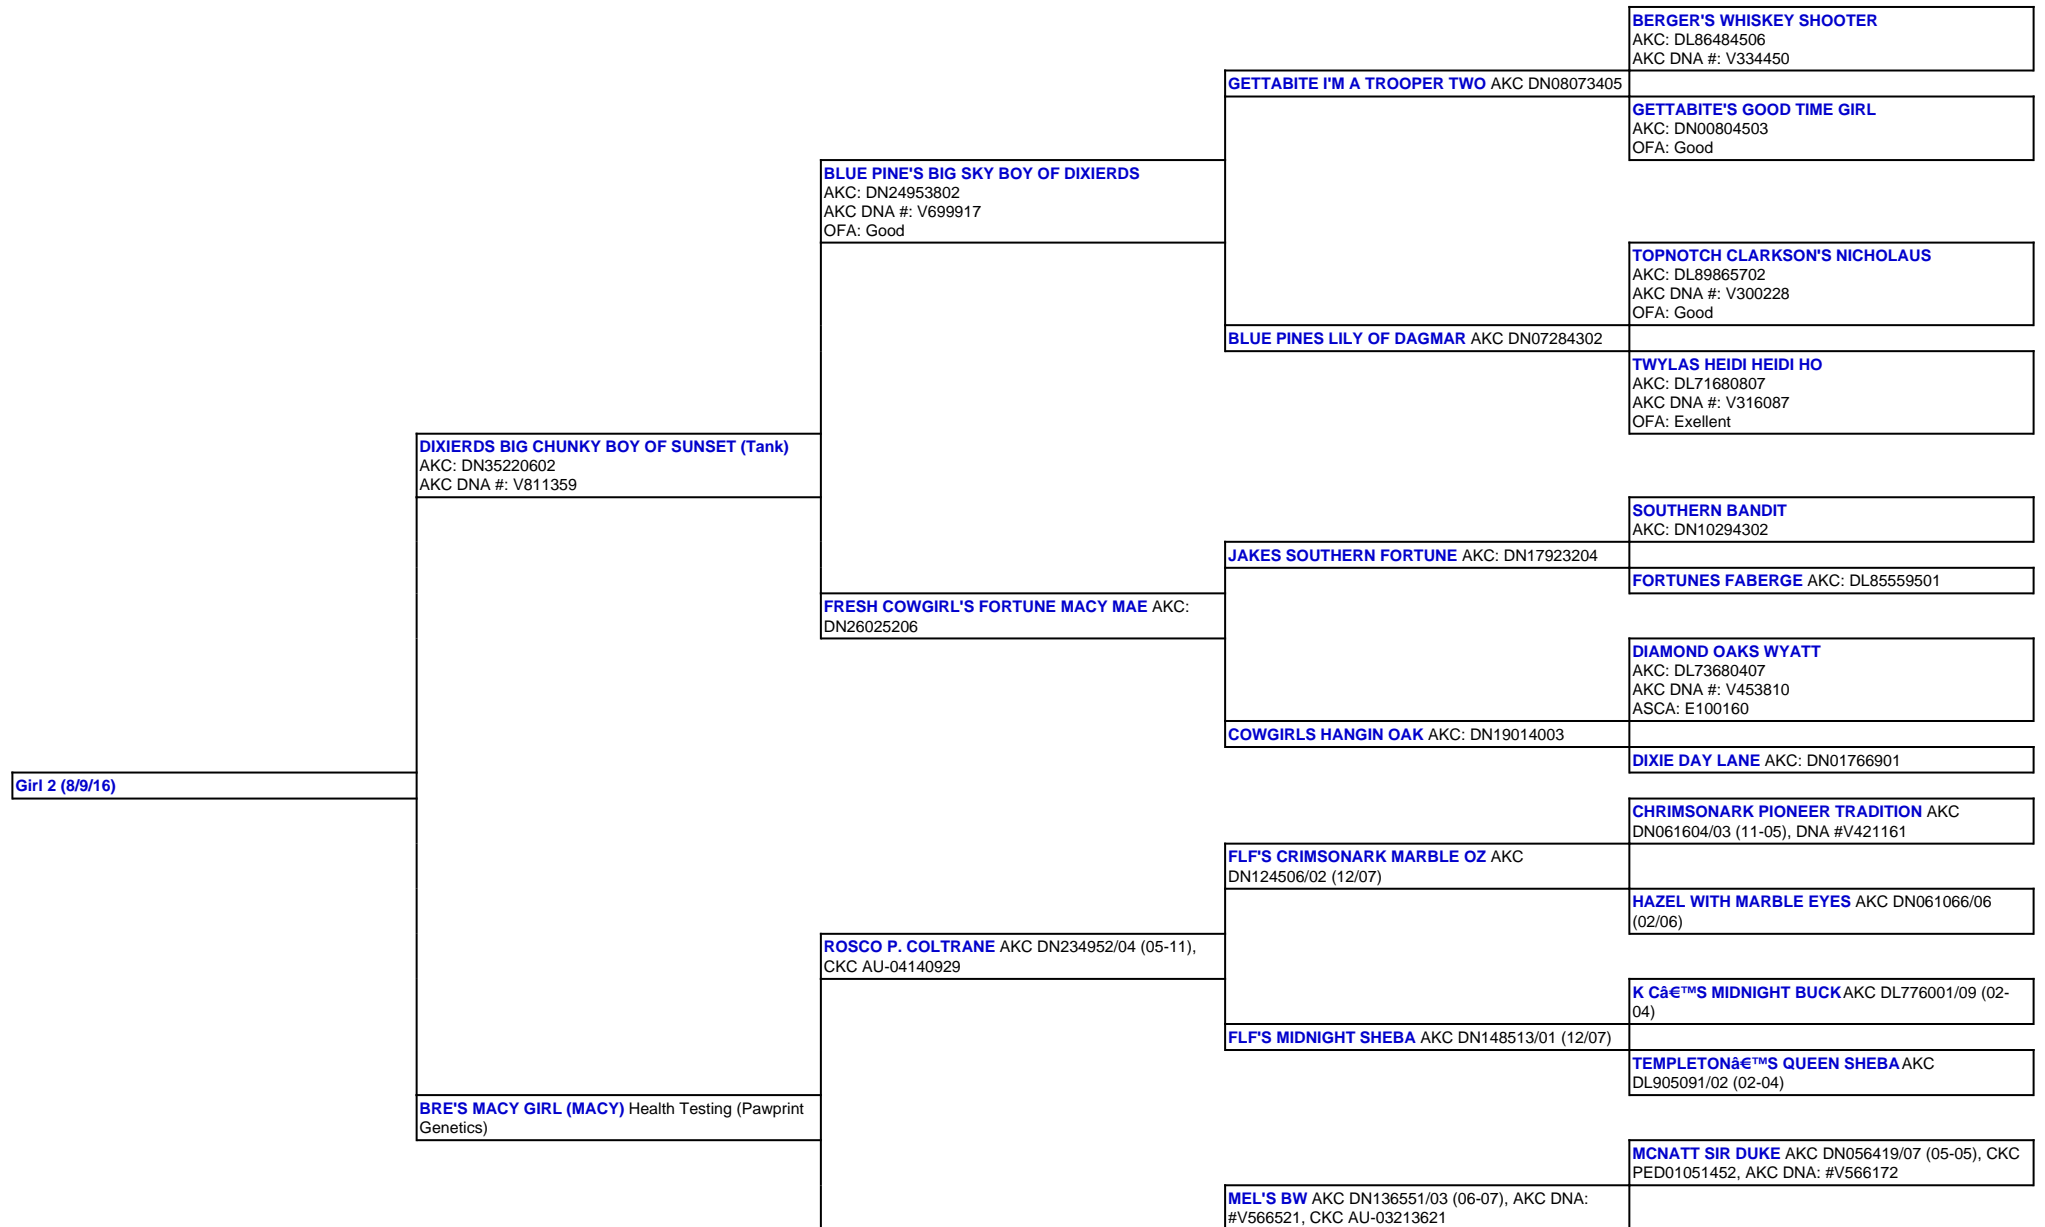

For a more detailed version of this pedigree:  
<https://www.sunsetranchaussies.com/profile/girl-2-8-9-16>

Pedigree For:  
 Girl 2 (8/9/16)

EVANS MACY GIRL CKC AU-04563521

MCNATT'S LITTLE SOPHIE AKC DN044530/10 (05-05), CKC AU-03213617

COMPTON'S ONE TUFF ACT TO

EVANS QUEEN OF SHEBA CKC AU-03878994

HILLTOPS SYDNEY SNOWBELLE