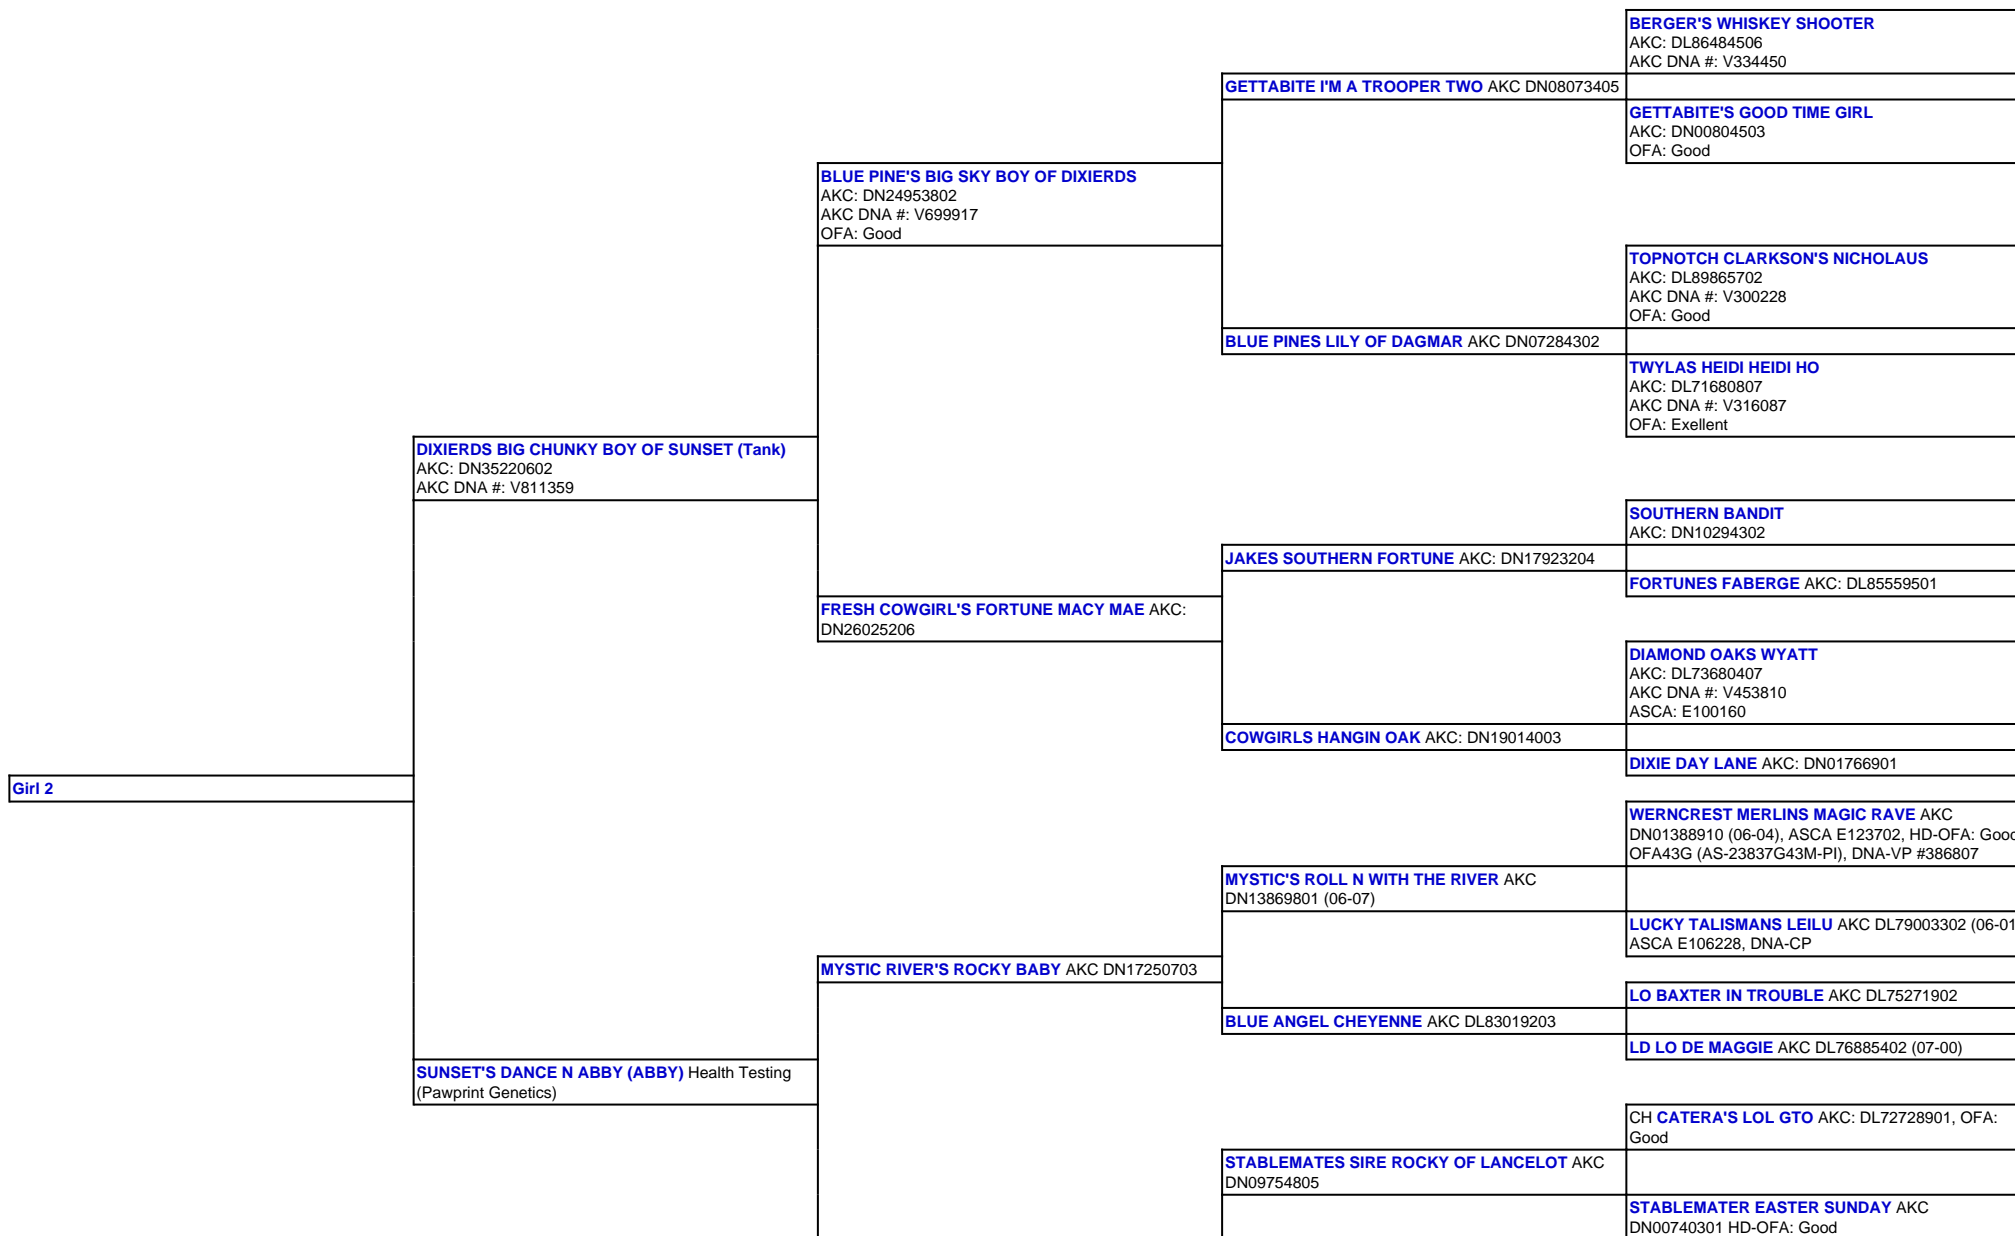

For a more detailed version of this pedigree:
<https://www.sunsetranchaussies.com/profile/girl-2>

Pedigree For:
 Girl 2

MYSTIC RIVERS DANCE N DANICA AKC
DN23350106

INT CH SIR SANTO FAIROAKS BLUEGRASS AKC
DN044193/01

SUNNY J'S LADY JESSIE

SUNNY J'S PENNY LANE AKC DN08216003 ASCA
HIII2219