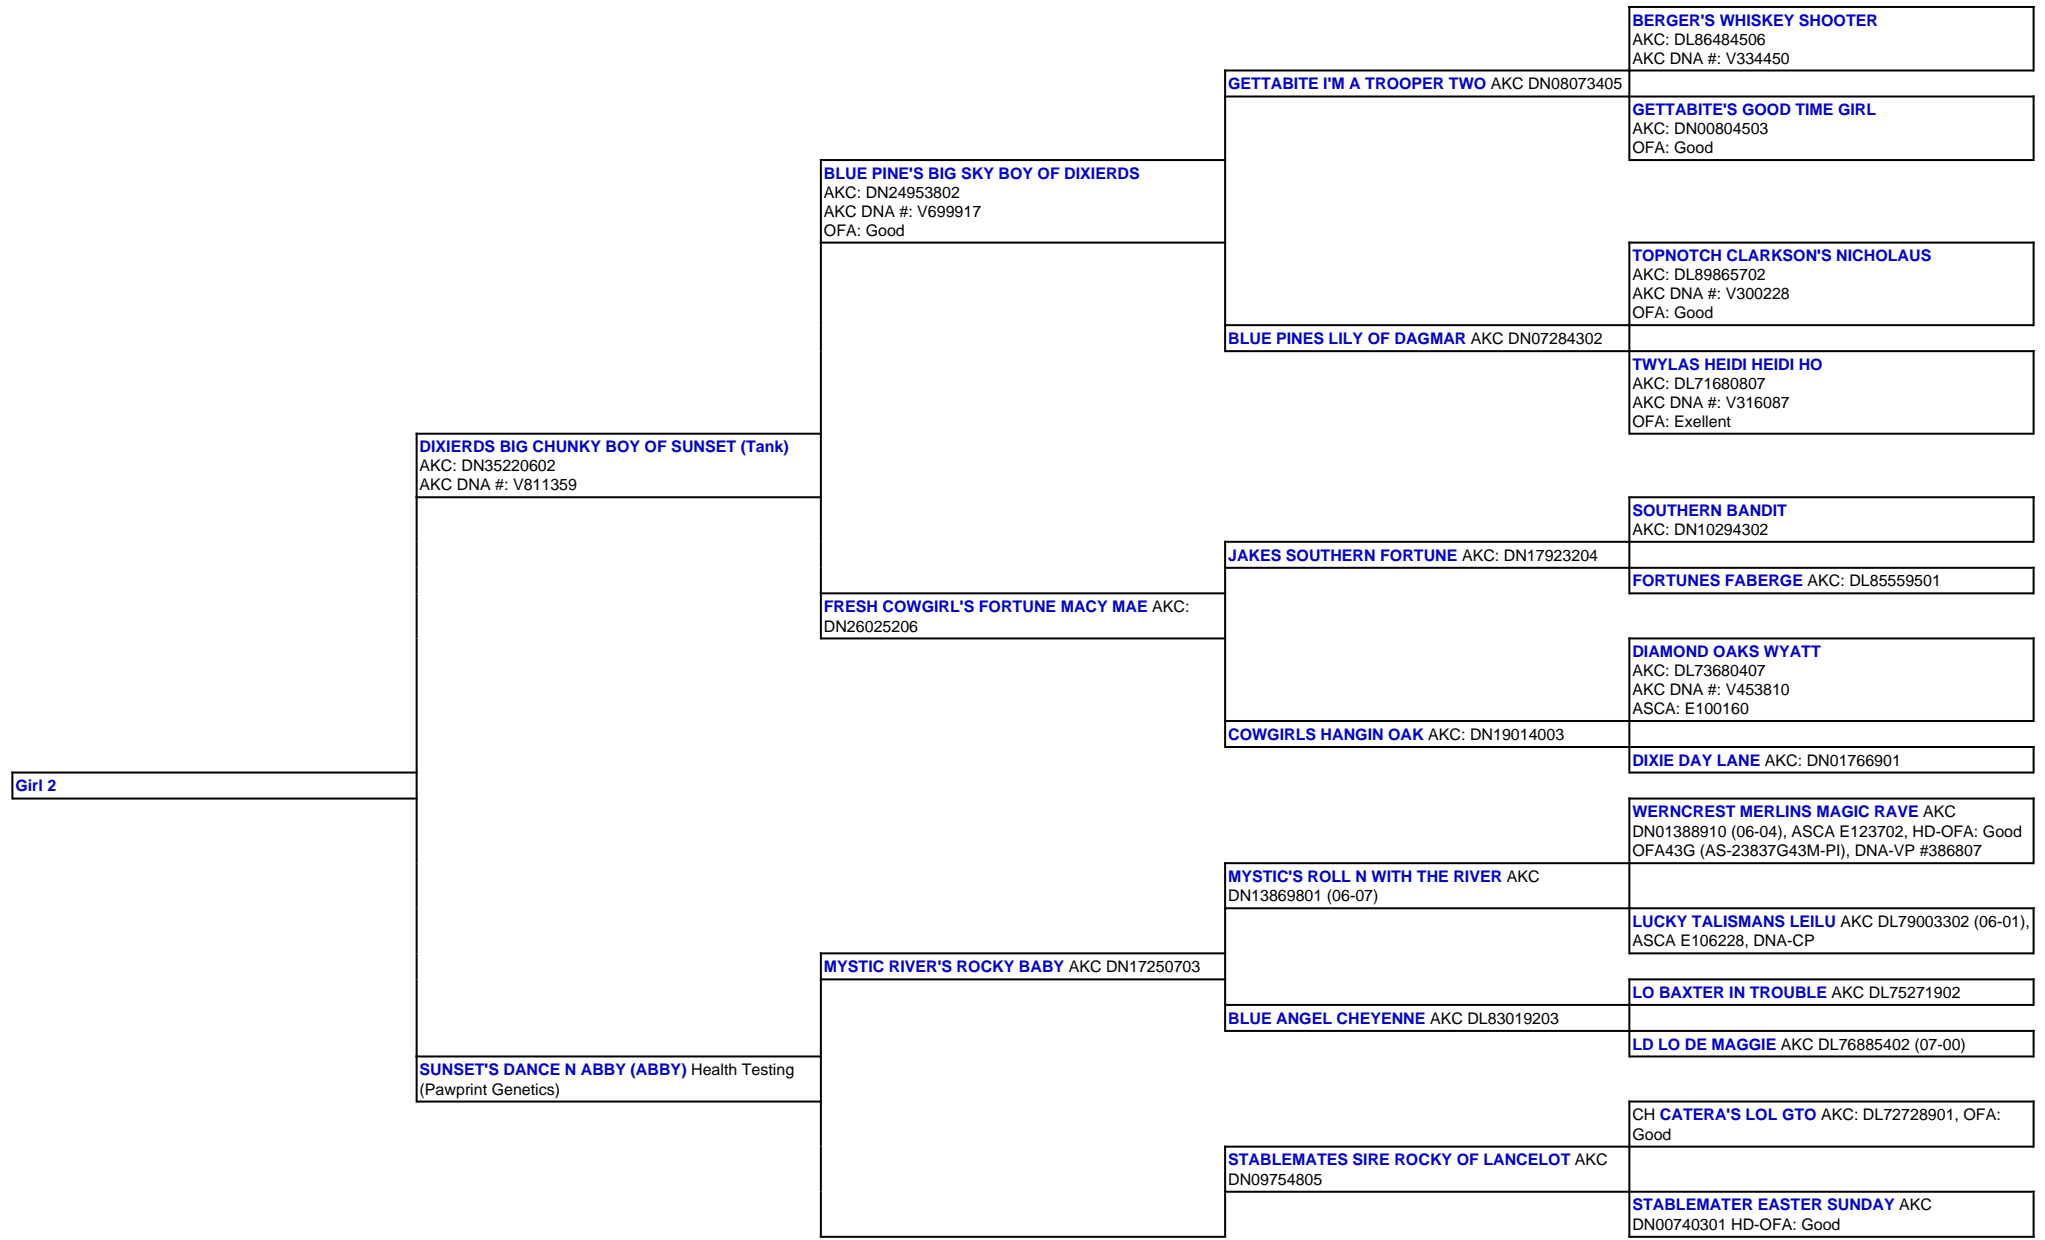

For a more detailed version of this pedigree:  
<https://www.sunsetranchaussies.com/profile/girl-2>

Pedigree For:  
 Girl 2

MYSTIC RIVERS DANCE N DANICA AKC  
DN23350106

INT CH SIR SANTO FAIROAKS BLUEGRASS AKC  
DN044193/01

SUNNY J'S LADY JESSIE

SUNNY J'S PENNY LANE AKC DN08216003 ASCA  
HIII2219