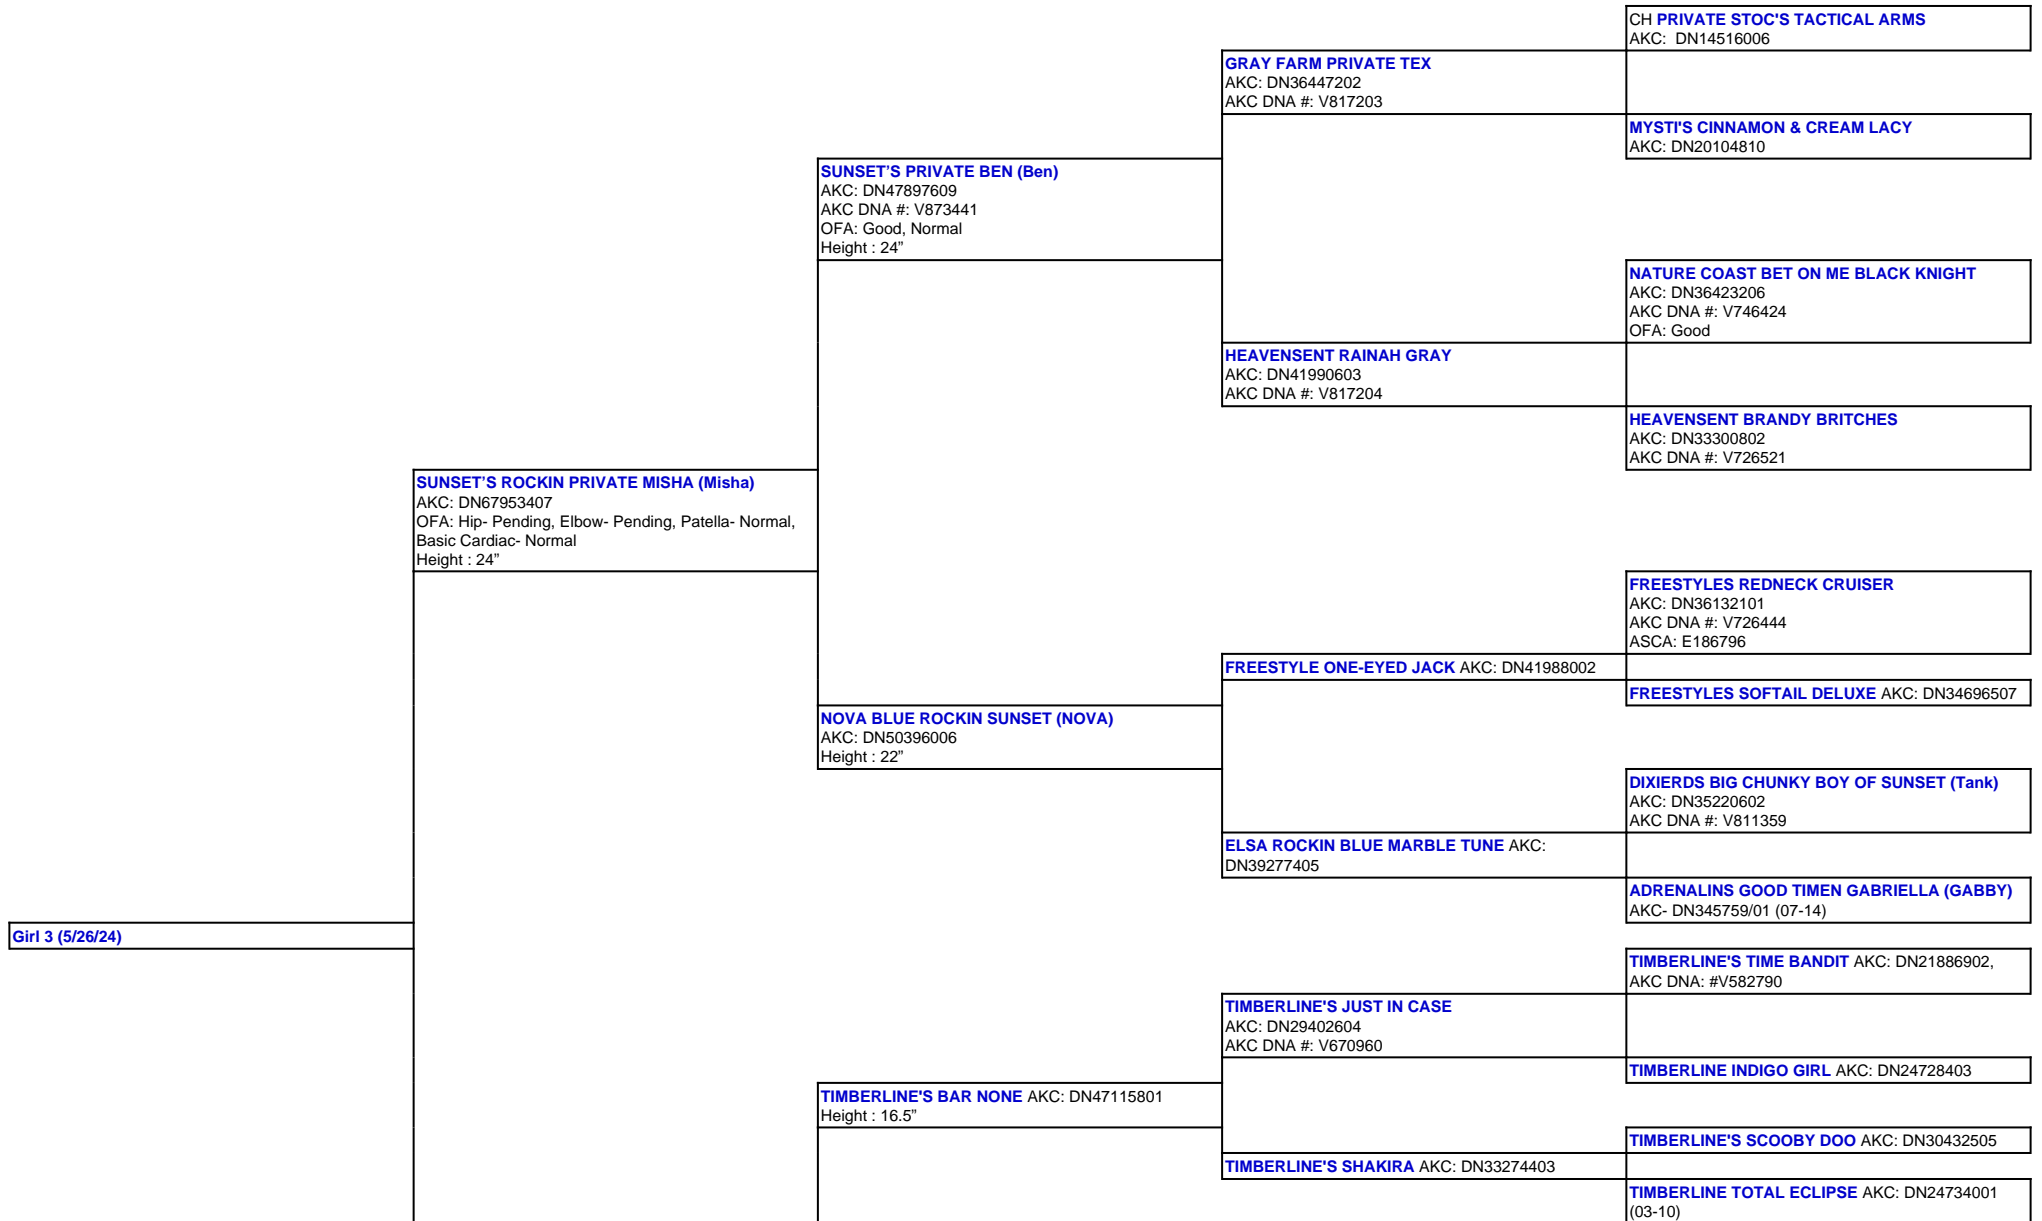

For a more detailed version of this pedigree:  
<https://www.sunsetranchaussies.com/profile/girl-3-5-26-24>

Pedigree For:  
 Girl 3 (5/26/24)

**TIMBERLINE LITTLE RIVER BLACK MAGIC (Lizzie)**  
AKC: DN50974904  
Height : 19.5"

**TIMBERLINE'S ADA'S REZAL** AKC: DN47339507  
Height : 15.5"

**TIMBERLINE'S LAZER EYES OF BLUE** AKC:  
DN32134001 (04-13), AKC DNA: #V742638

**BLUEBELL HOLLOW BINGBANGBOOM** AKC:  
DN14984802 (08-07), AKC DNA: #V548112

**TIMBERLINE'S BLUE EYED OPAL** AKC: DN24778201  
(09-10)

**TIMBERLINE'S WOW FACTOR** AKC: DN20927701  
(02-10), AKC DNA: #V612002

**TIMBERLINE'S TRADEMARK** AKC: DN32973702

**TIMBERLINE'S HERE COMES TROUBLE** AKC  
DN26505704