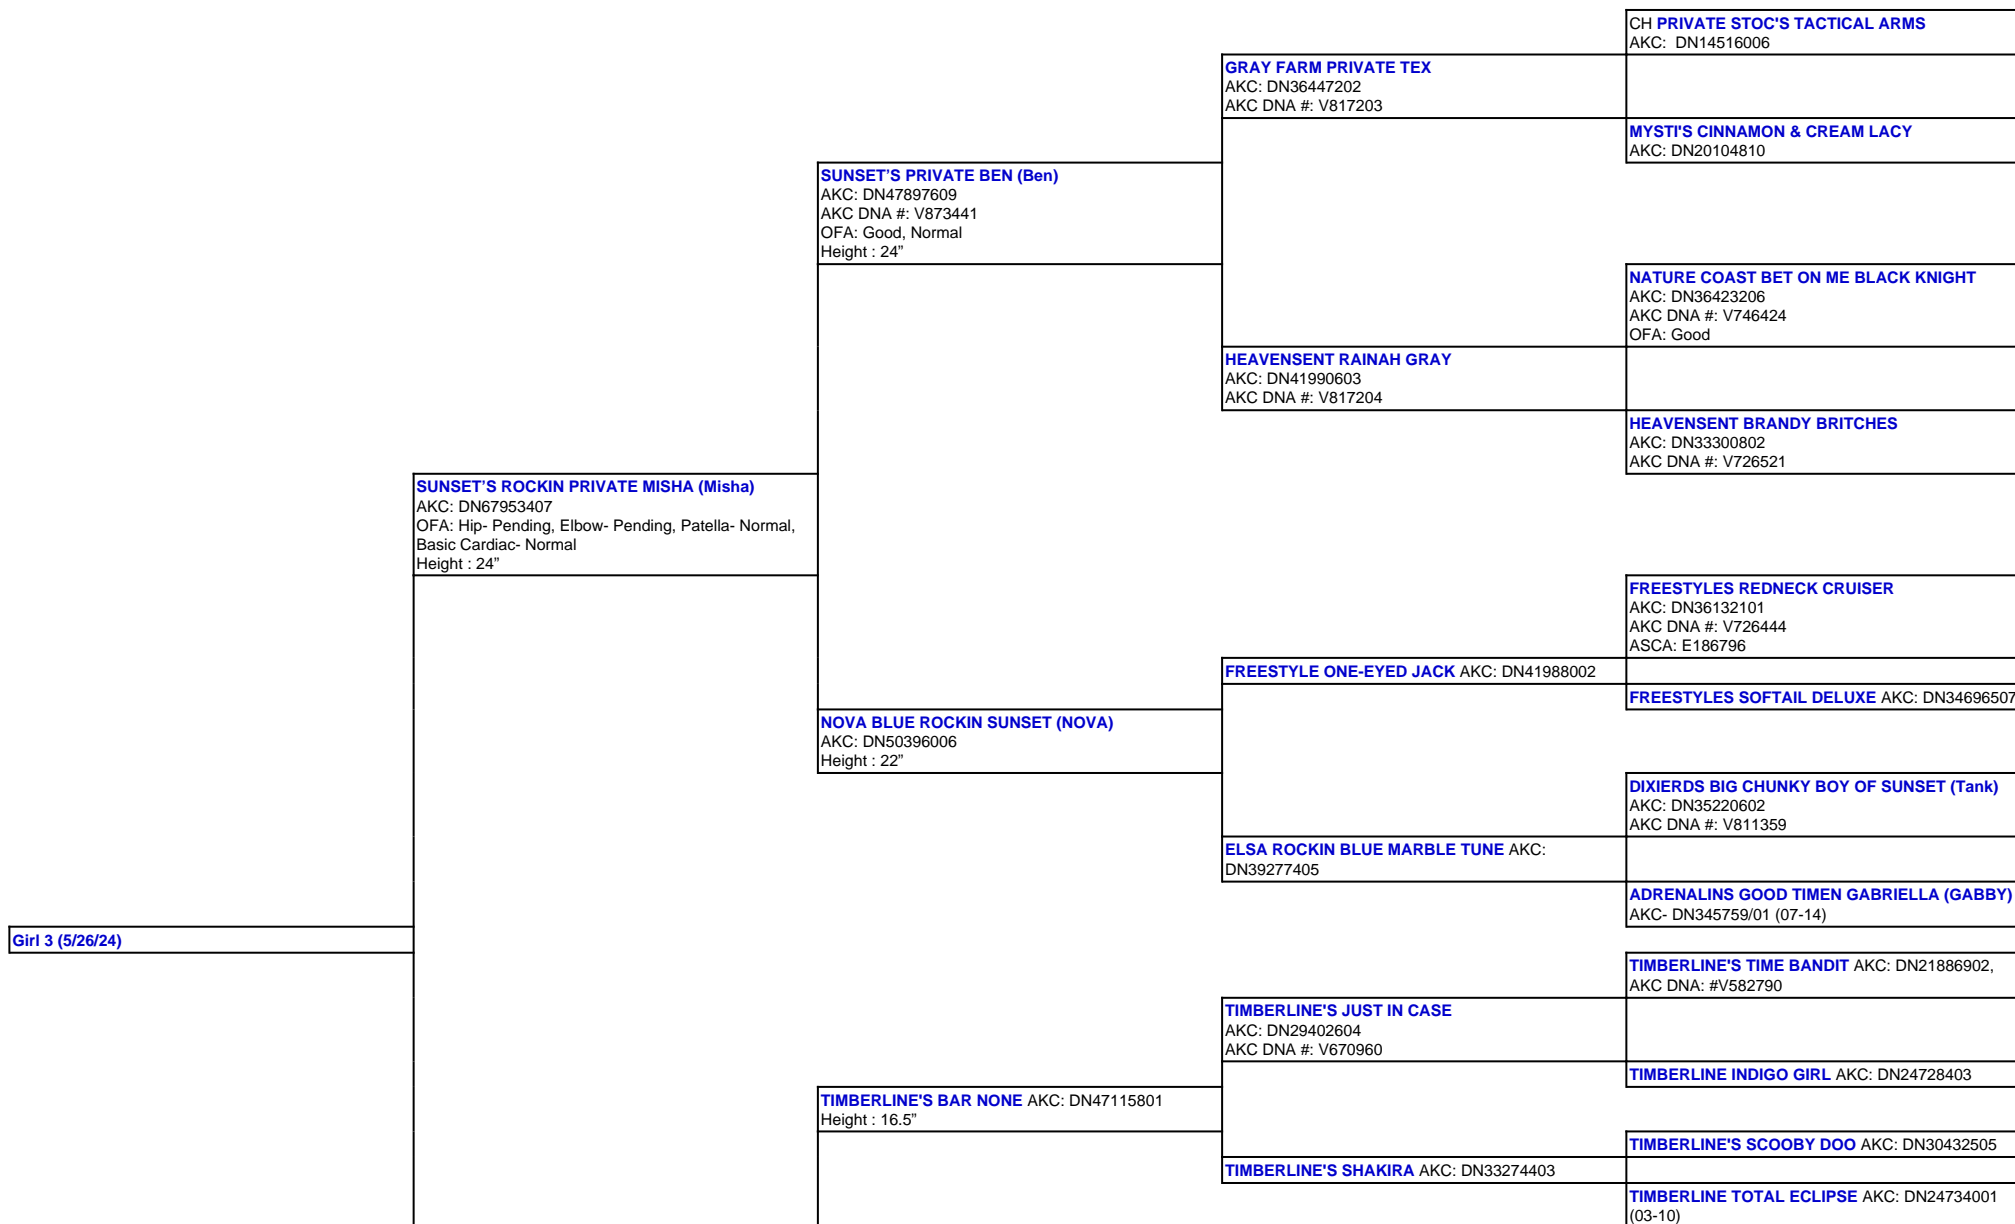

For a more detailed version of this pedigree:
<https://www.sunsetranchaussies.com/profile/girl-3-5-26-24>

Pedigree For:
 Girl 3 (5/26/24)

TIMBERLINE LITTLE RIVER BLACK MAGIC (Lizzie)
AKC: DN50974904
Height : 19.5"

TIMBERLINE'S ADA'S REZAL AKC: DN47339507
Height : 15.5"

TIMBERLINE'S LAZER EYES OF BLUE AKC:
DN32134001 (04-13), AKC DNA: #V742638

BLUEBELL HOLLOW BINGBANGBOOM AKC:
DN14984802 (08-07), AKC DNA: #V548112

TIMBERLINE'S BLUE EYED OPAL AKC: DN24778201
(09-10)

TIMBERLINE'S WOW FACTOR AKC: DN20927701
(02-10), AKC DNA: #V612002

TIMBERLINE'S TRADEMARK AKC: DN32973702

TIMBERLINE'S HERE COMES TROUBLE AKC
DN26505704