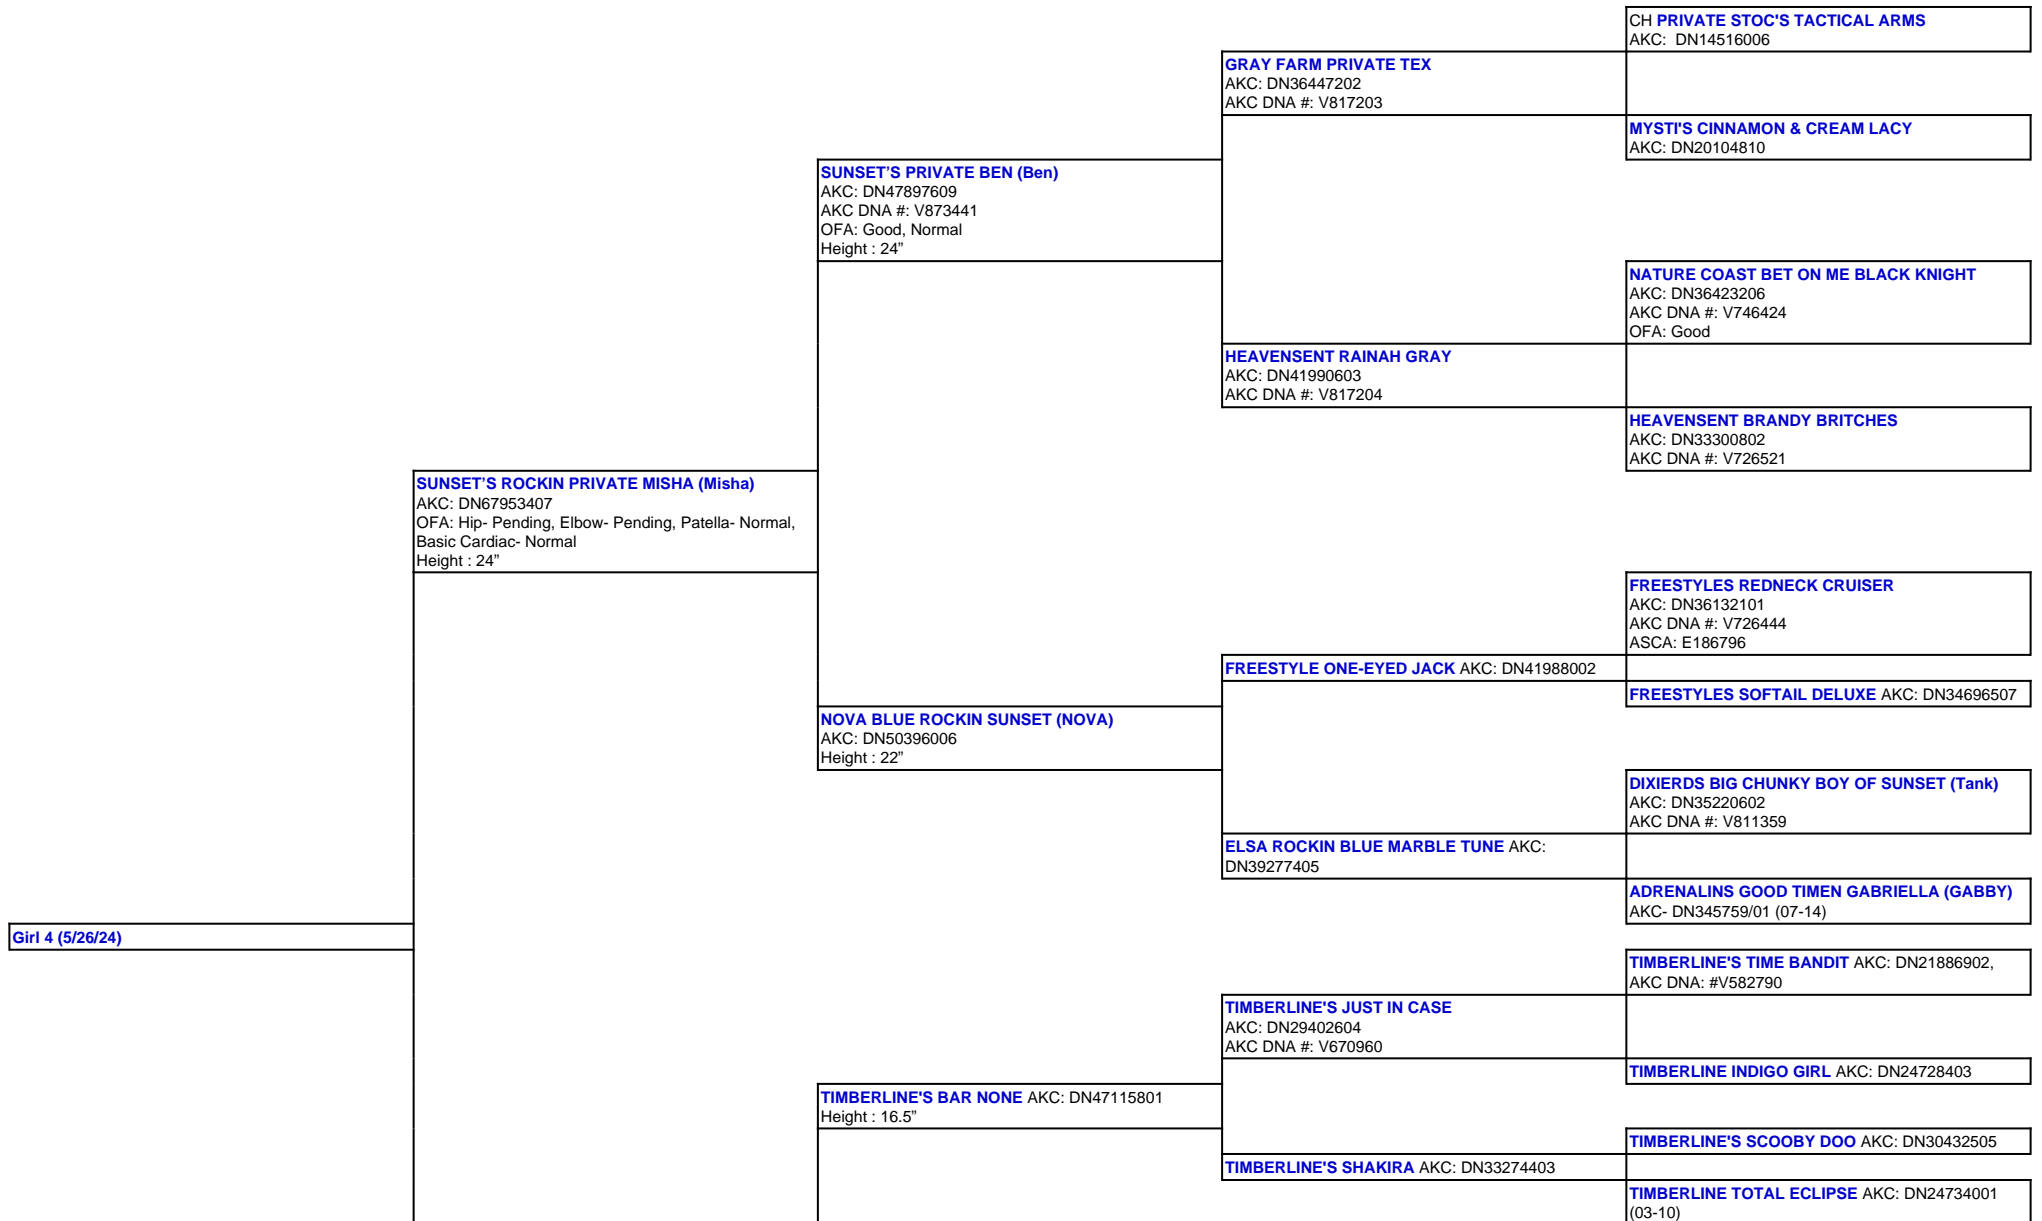

For a more detailed version of this pedigree:
<https://www.sunsetranchaussies.com/profile/girl-4-5-26-24>

Pedigree For:
 Girl 4 (5/26/24)

TIMBERLINE LITTLE RIVER BLACK MAGIC (Lizzie)
AKC: DN50974904
Height : 19.5"

TIMBERLINE'S ADA'S REZAL AKC: DN47339507
Height : 15.5"

TIMBERLINE'S LAZER EYES OF BLUE AKC:
DN32134001 (04-13), AKC DNA: #V742638

BLUEBELL HOLLOW BINGBANGBOOM AKC:
DN14984802 (08-07), AKC DNA: #V548112

TIMBERLINE'S BLUE EYED OPAL AKC: DN24778201
(09-10)

TIMBERLINE'S WOW FACTOR AKC: DN20927701
(02-10), AKC DNA: #V612002

TIMBERLINE'S TRADEMARK AKC: DN32973702

TIMBERLINE'S HERE COMES TROUBLE AKC
DN26505704