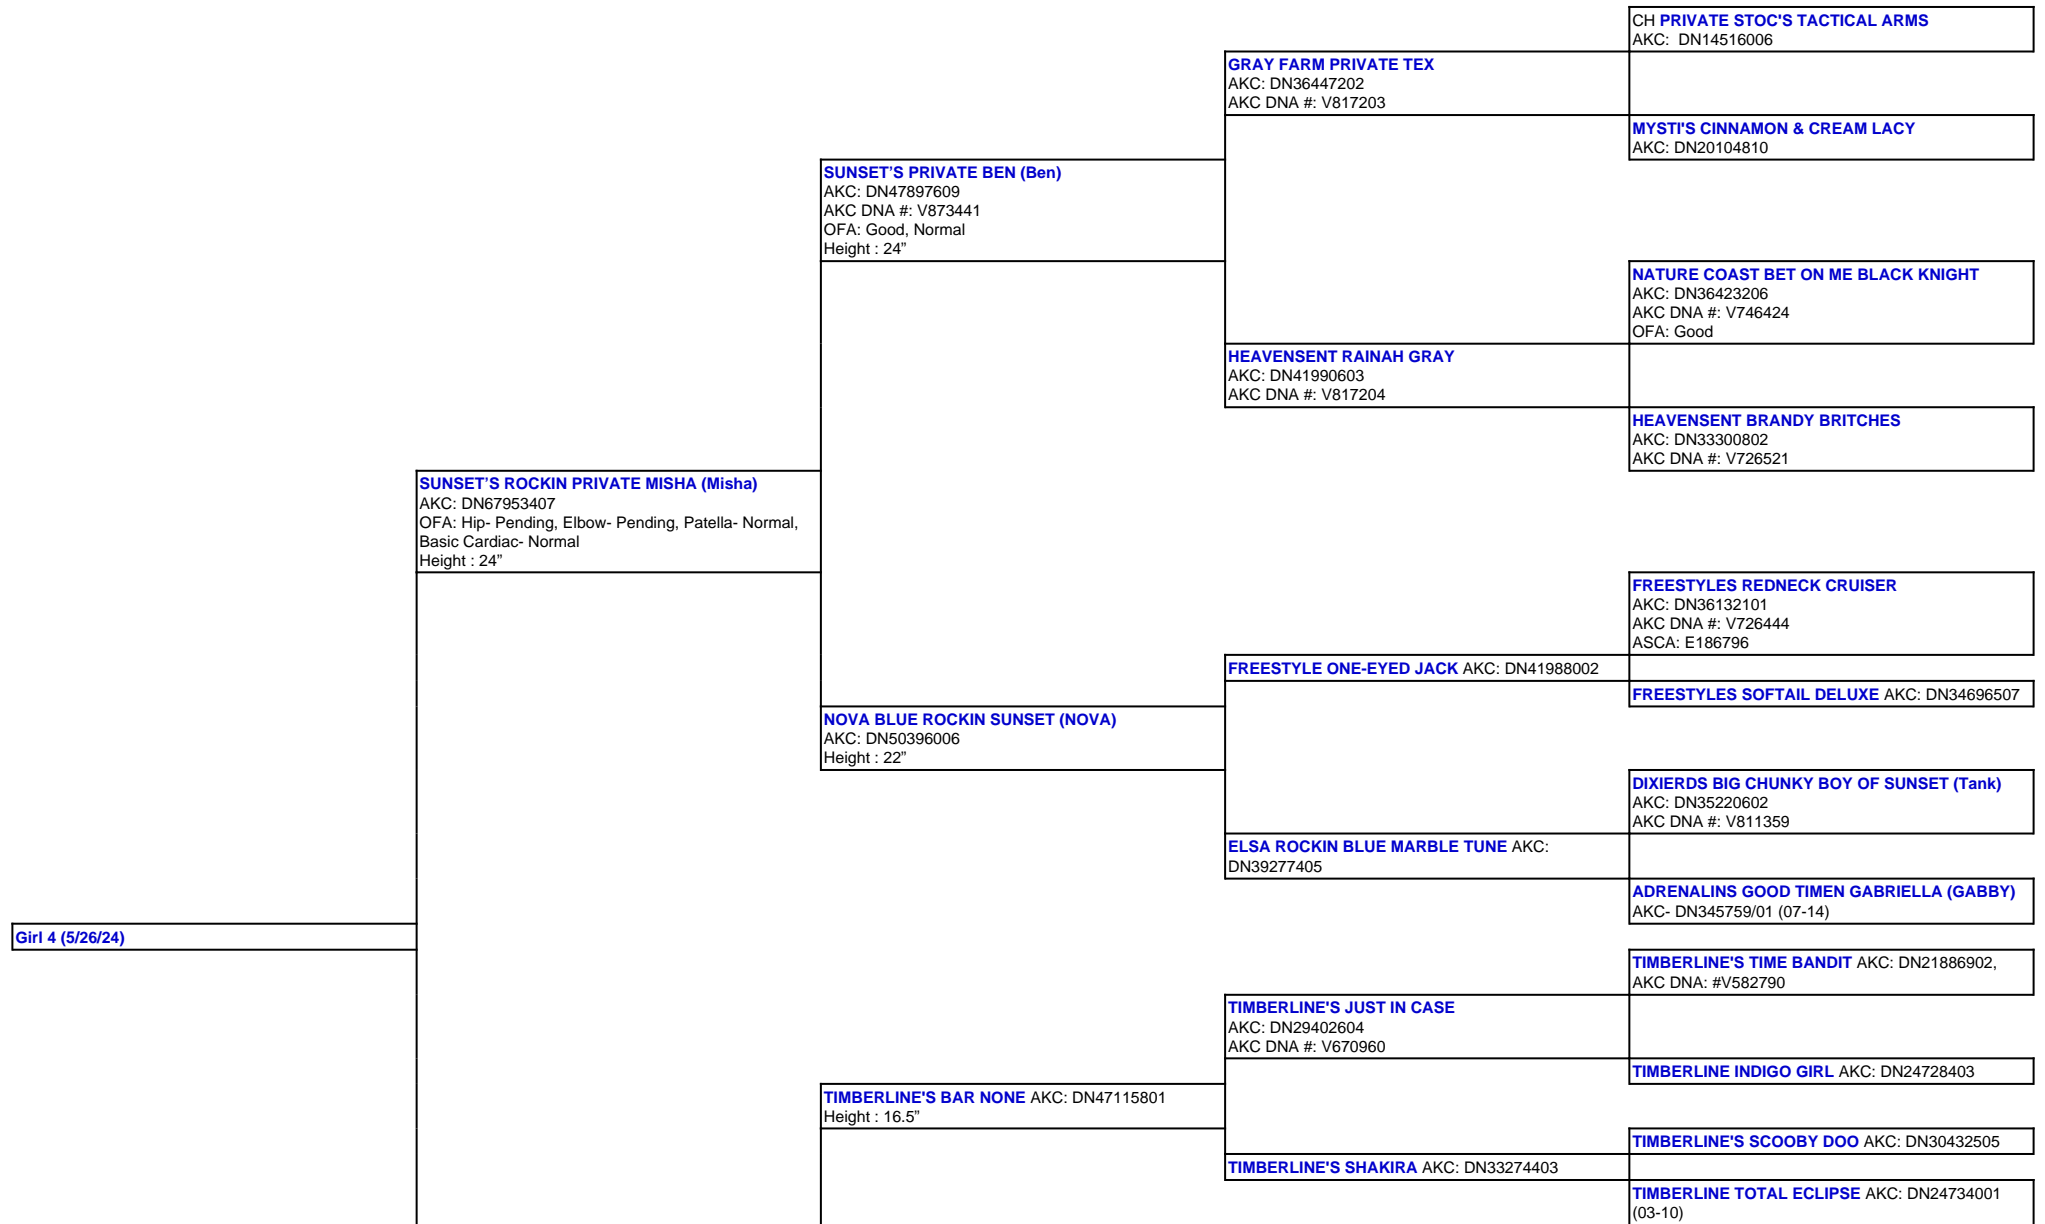

For a more detailed version of this pedigree:
<https://www.sunsetranchaussies.com/profile/girl-4-5-26-24>

Pedigree For:
 Girl 4 (5/26/24)

TIMBERLINE LITTLE RIVER BLACK MAGIC (Lizzie)
AKC: DN50974904
Height : 19.5"

TIMBERLINE'S ADA'S REZAL AKC: DN47339507
Height : 15.5"

TIMBERLINE'S LAZER EYES OF BLUE AKC:
DN32134001 (04-13), AKC DNA: #V742638

BLUEBELL HOLLOW BINGBANGBOOM AKC:
DN14984802 (08-07), AKC DNA: #V548112

TIMBERLINE'S BLUE EYED OPAL AKC: DN24778201
(09-10)

TIMBERLINE'S WOW FACTOR AKC: DN20927701
(02-10), AKC DNA: #V612002

TIMBERLINE'S TRADEMARK AKC: DN32973702

TIMBERLINE'S HERE COMES TROUBLE AKC
DN26505704