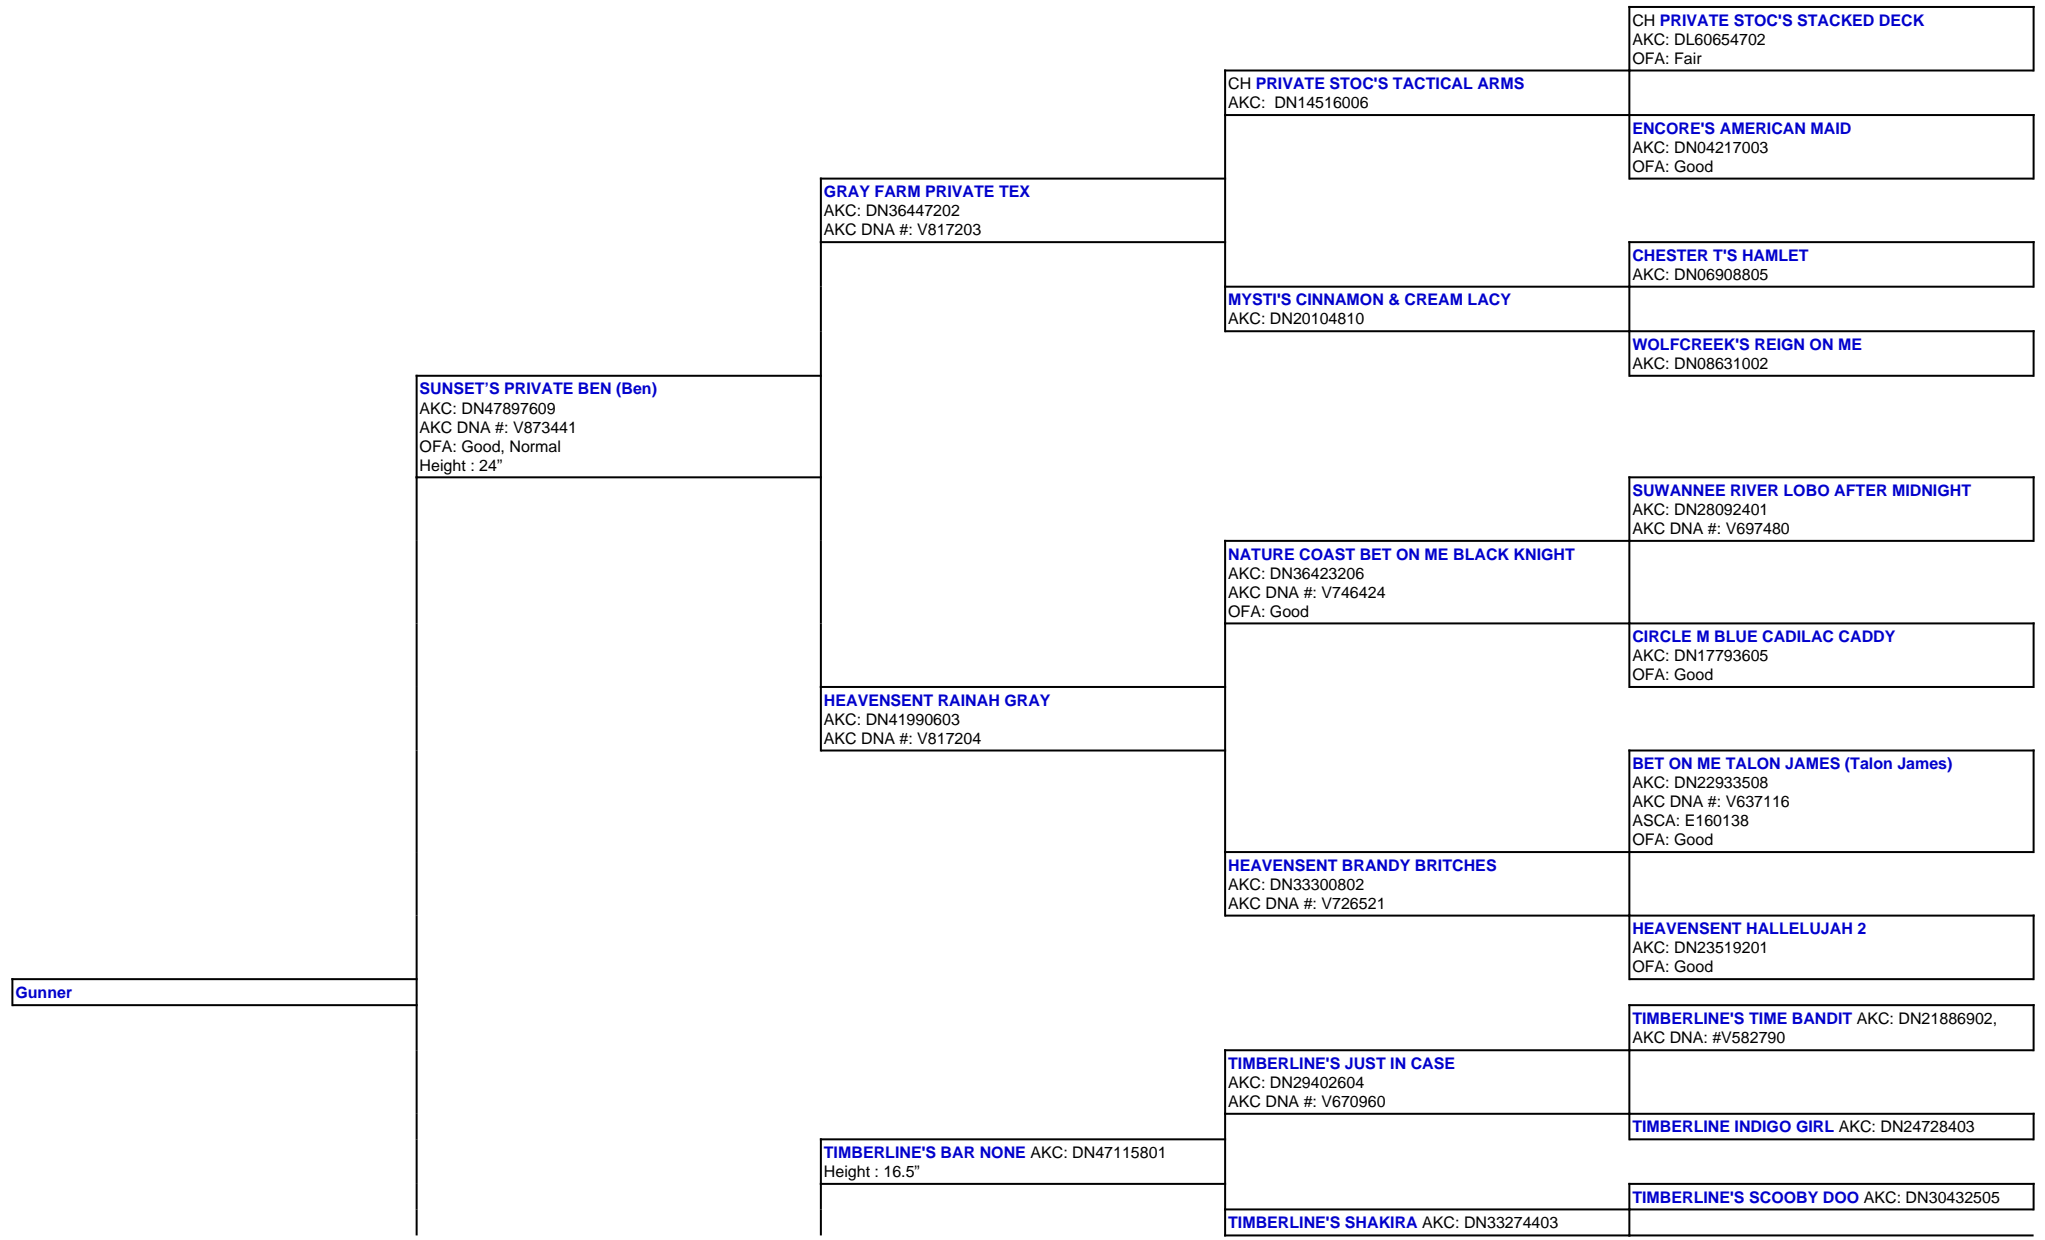

For a more detailed version of this pedigree:  
<https://www.sunsetranchaussies.com/profile/gunner>

Pedigree For:  
 Gunner

**TIMBERLINE LITTLE RIVER BLACK MAGIC (Lizzie)**  
AKC: DN50974904  
Height : 19.5"

**TIMBERLINE'S ADA'S REZAL** AKC: DN47339507  
Height : 15.5"

**TIMBERLINE TOTAL ECLIPSE** AKC: DN24734001  
(03-10)

**BLUEBELL HOLLOW BINGBANGBOOM** AKC:  
DN14984802 (08-07), AKC DNA: #V548112

**TIMBERLINE'S LAZER EYES OF BLUE** AKC:  
DN32134001 (04-13), AKC DNA: #V742638

**TIMBERLINE'S BLUE EYED OPAL** AKC: DN24778201  
(09-10)

**TIMBERLINE'S WOW FACTOR** AKC: DN20927701  
(02-10), AKC DNA: #V612002

**TIMBERLINE'S TRADEMARK** AKC: DN32973702

**TIMBERLINE'S HERE COMES TROUBLE** AKC  
DN26505704