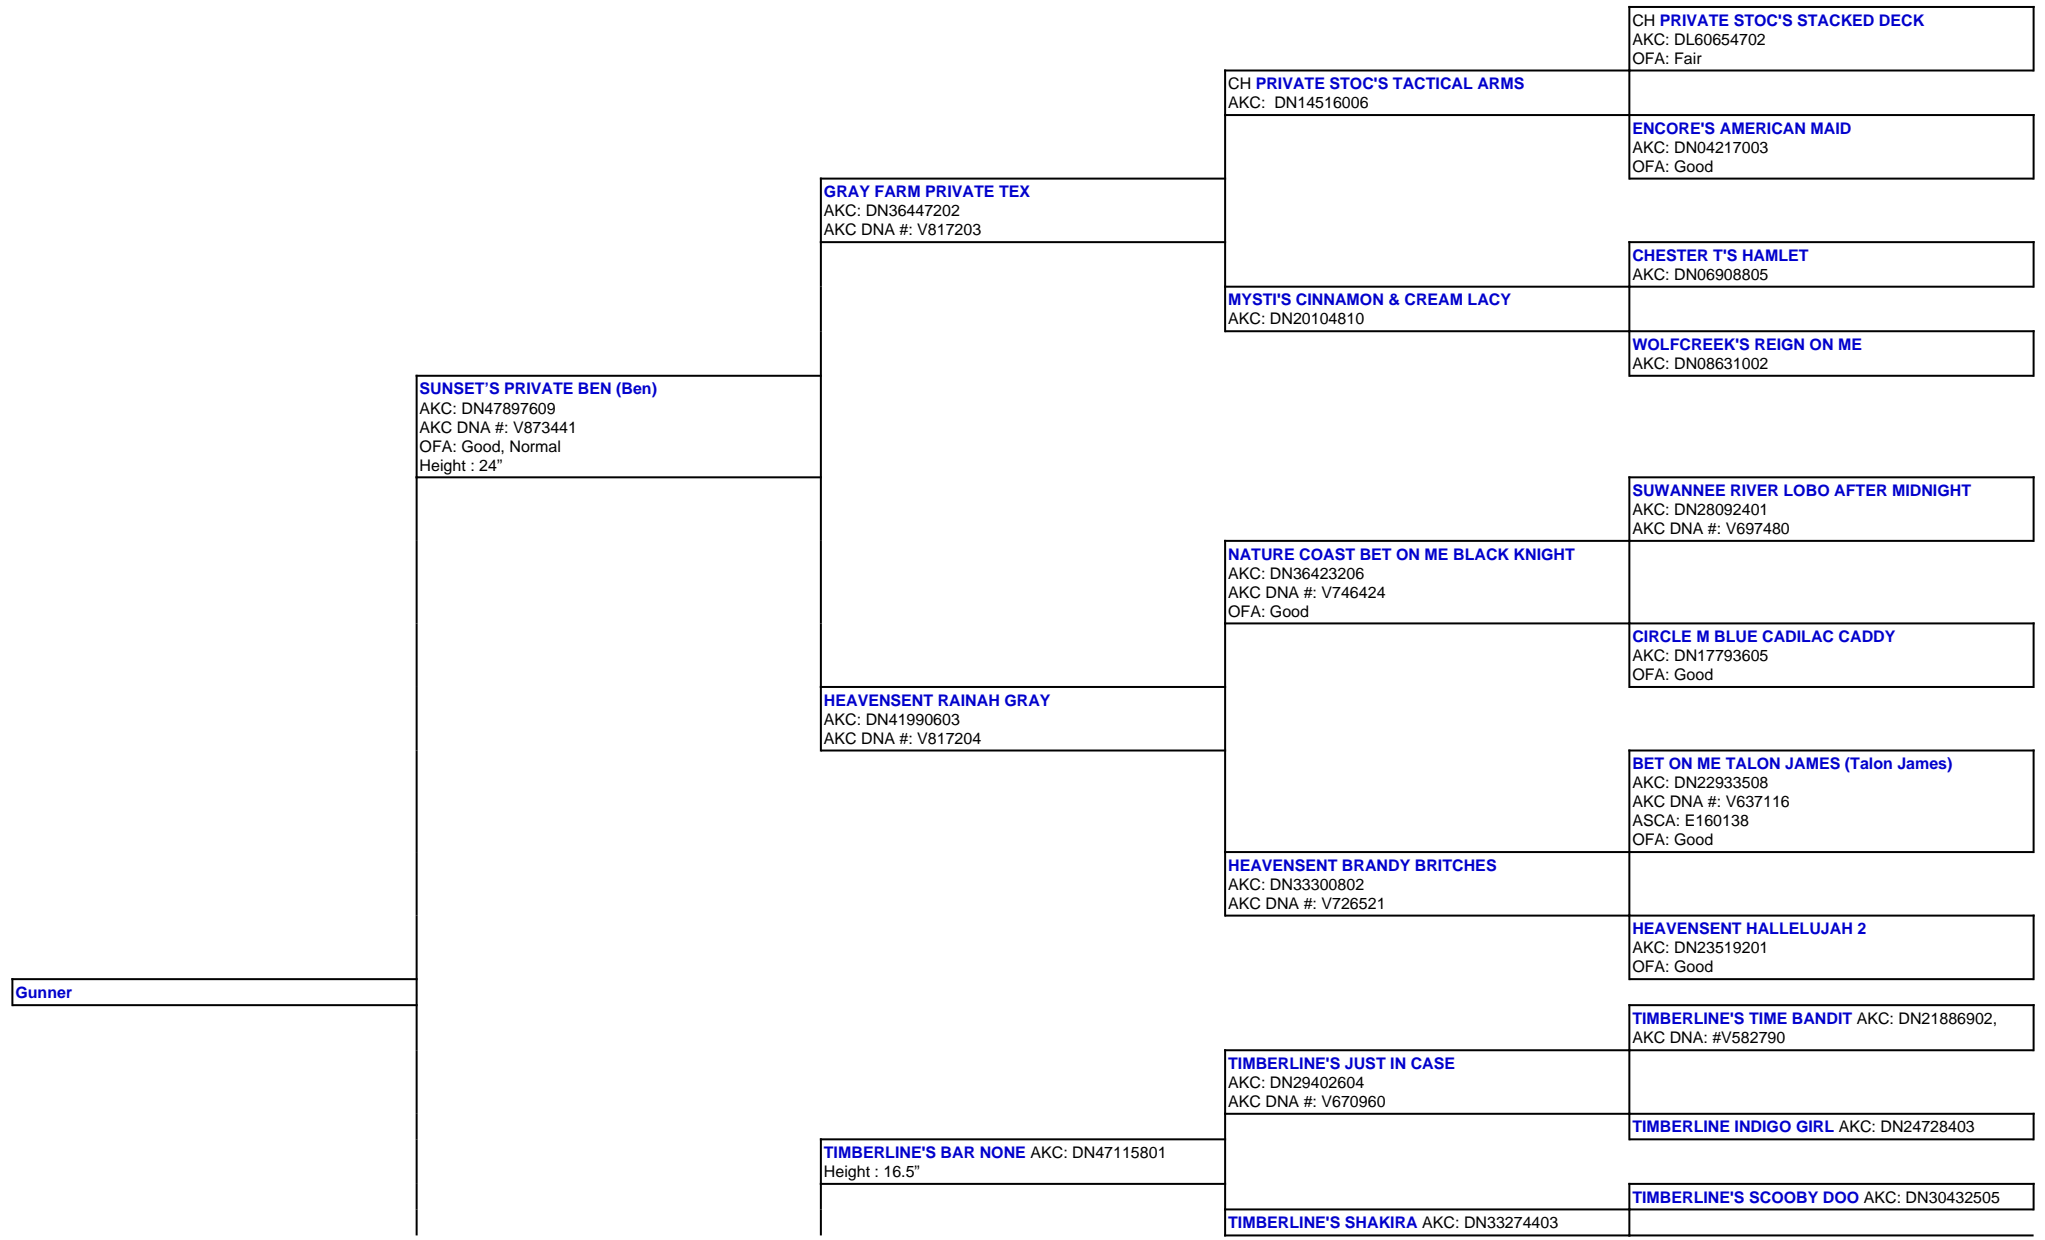

For a more detailed version of this pedigree:
<https://www.sunsetranchaussies.com/profile/gunner>

Pedigree For:
 Gunner

TIMBERLINE LITTLE RIVER BLACK MAGIC (Lizzie)
AKC: DN50974904
Height : 19.5"

TIMBERLINE'S ADA'S REZAL AKC: DN47339507
Height : 15.5"

TIMBERLINE TOTAL ECLIPSE AKC: DN24734001
(03-10)

BLUEBELL HOLLOW BINGBANGBOOM AKC:
DN14984802 (08-07), AKC DNA: #V548112

TIMBERLINE'S LAZER EYES OF BLUE AKC:
DN32134001 (04-13), AKC DNA: #V742638

TIMBERLINE'S BLUE EYED OPAL AKC: DN24778201
(09-10)

TIMBERLINE'S WOW FACTOR AKC: DN20927701
(02-10), AKC DNA: #V612002

TIMBERLINE'S TRADEMARK AKC: DN32973702

TIMBERLINE'S HERE COMES TROUBLE AKC
DN26505704