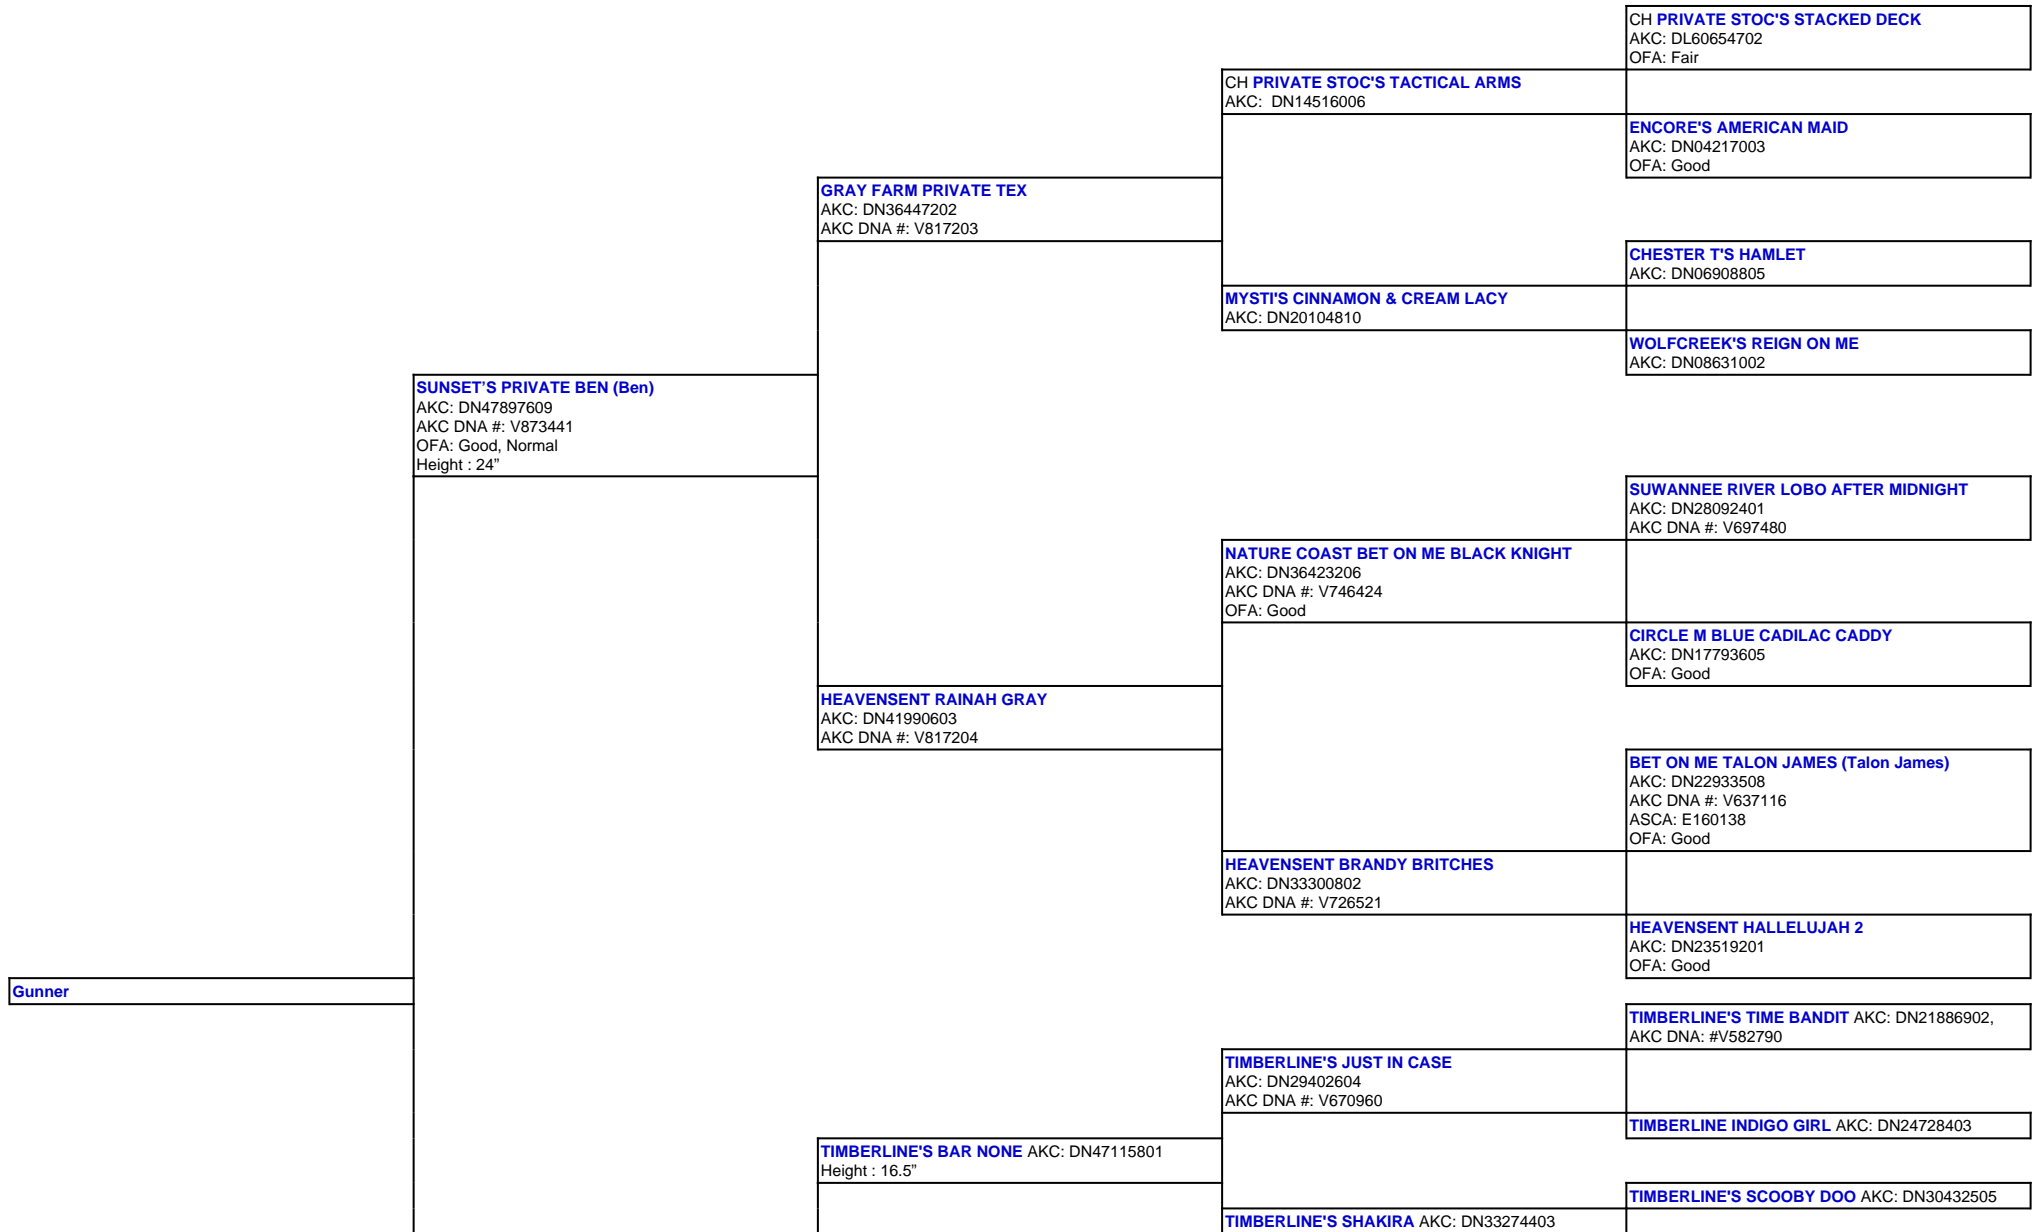

For a more detailed version of this pedigree:
<https://www.sunsetranchaussies.com/profile/gunner>

Pedigree For:
Gunner

TIMBERLINE LITTLE RIVER BLACK MAGIC (Lizzie)
AKC: DN50974904
Height : 19.5"

TIMBERLINE'S ADA'S REZAL AKC: DN47339507
Height : 15.5"

TIMBERLINE TOTAL ECLIPSE AKC: DN24734001
(03-10)

BLUEBELL HOLLOW BINGBANGBOOM AKC:
DN14984802 (08-07), AKC DNA: #V548112

TIMBERLINE'S LAZER EYES OF BLUE AKC:
DN32134001 (04-13), AKC DNA: #V742638

TIMBERLINE'S BLUE EYED OPAL AKC: DN24778201
(09-10)

TIMBERLINE'S WOW FACTOR AKC: DN20927701
(02-10), AKC DNA: #V612002

TIMBERLINE'S TRADEMARK AKC: DN32973702

TIMBERLINE'S HERE COMES TROUBLE AKC
DN26505704