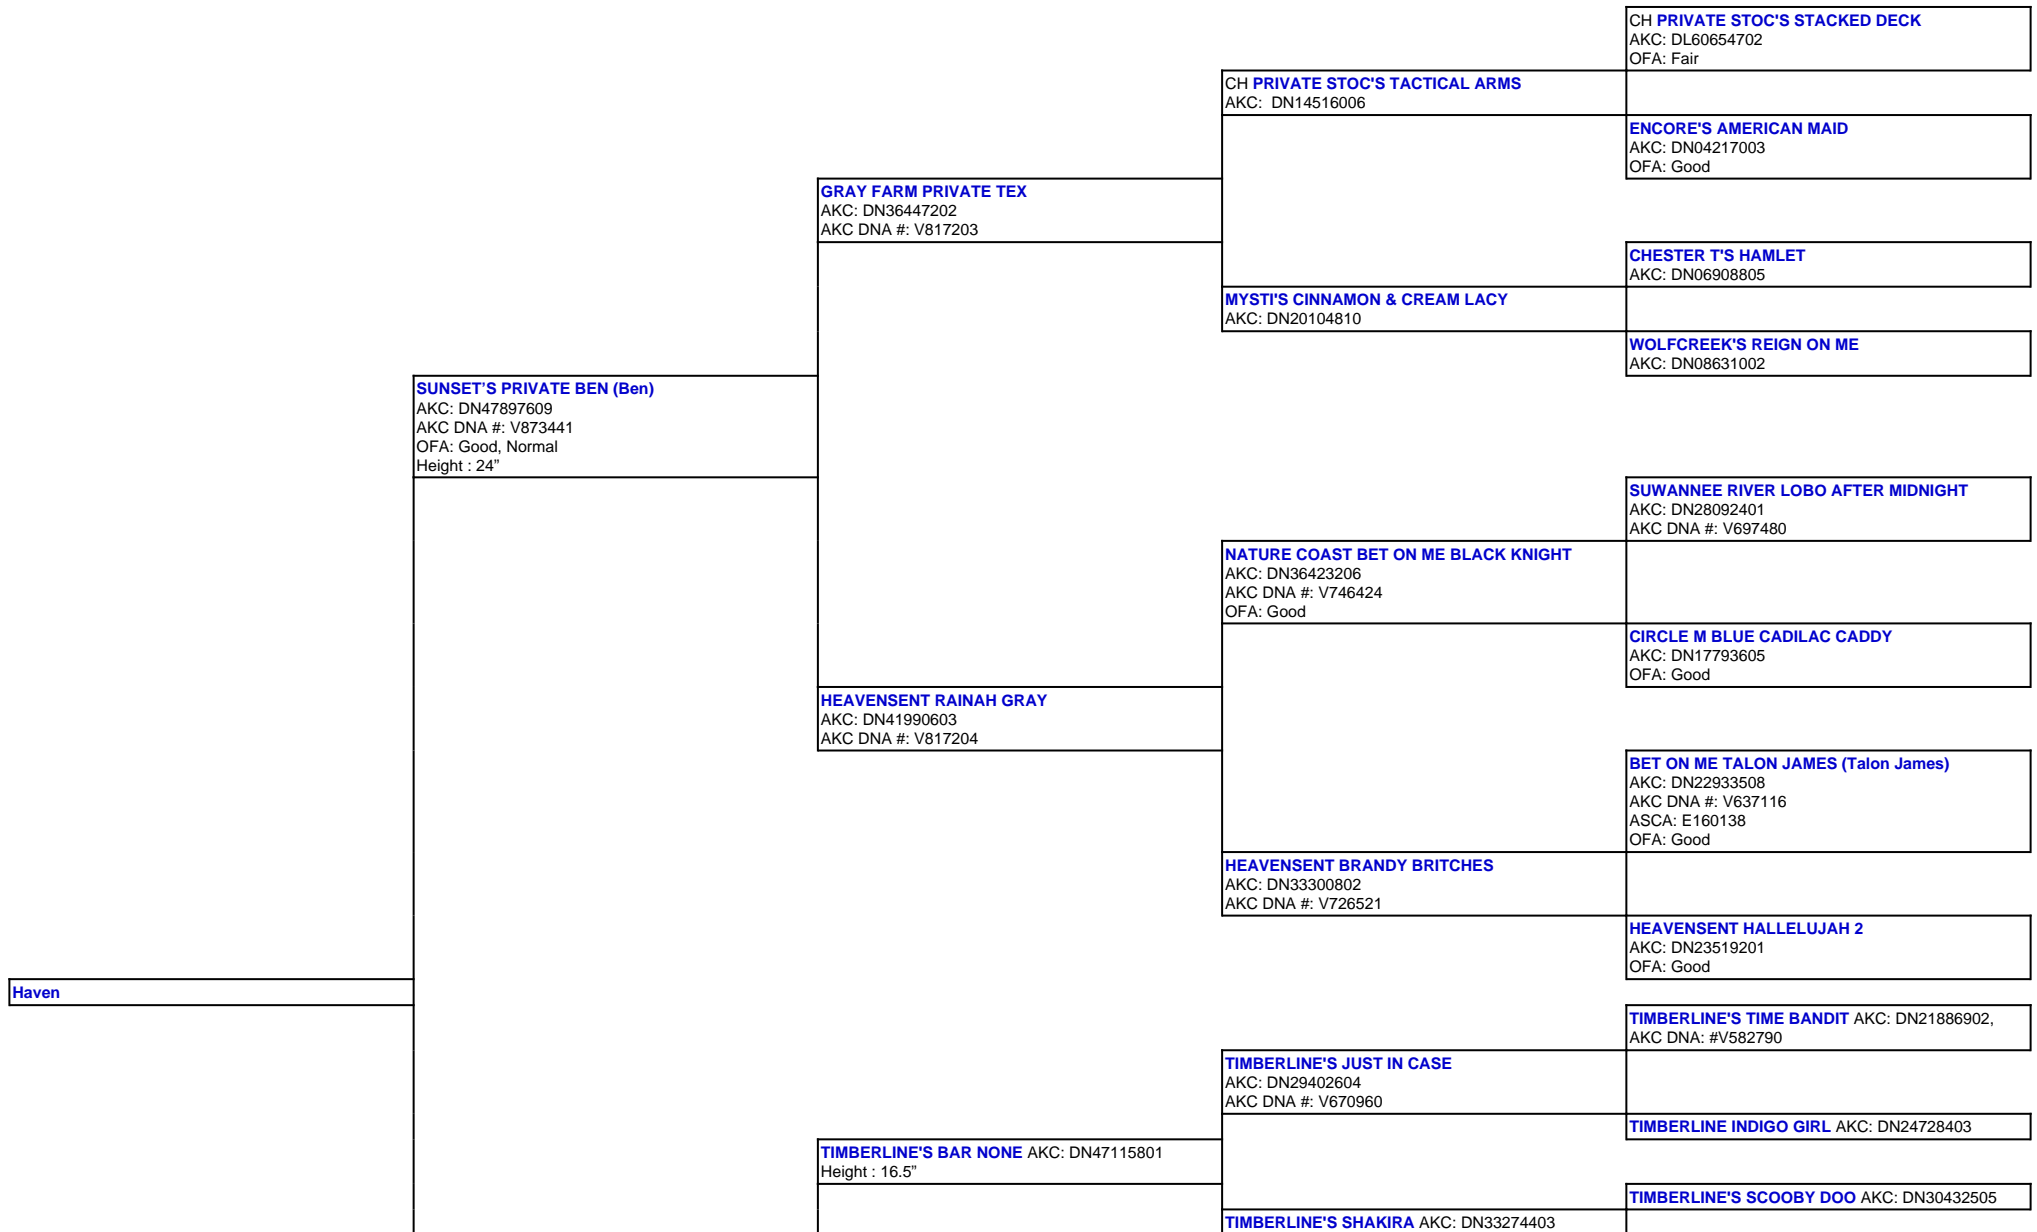

For a more detailed version of this pedigree:
<https://www.sunsetranchaussies.com/profile/haven>

Pedigree For:
Haven

TIMBERLINE LITTLE RIVER BLACK MAGIC (Lizzie)
AKC: DN50974904
Height : 19.5"

TIMBERLINE TOTAL ECLIPSE AKC: DN24734001
(03-10)

BLUEBELL HOLLOW BINGBANGBOOM AKC:
DN14984802 (08-07), AKC DNA: #V548112

TIMBERLINE'S LAZER EYES OF BLUE AKC:
DN32134001 (04-13), AKC DNA: #V742638

TIMBERLINE'S BLUE EYED OPAL AKC: DN24778201
(09-10)

TIMBERLINE'S ADA'S REZAL AKC: DN47339507
Height : 15.5"

TIMBERLINE'S WOW FACTOR AKC: DN20927701
(02-10), AKC DNA: #V612002

TIMBERLINE'S TRADEMARK AKC: DN32973702

TIMBERLINE'S HERE COMES TROUBLE AKC
DN26505704