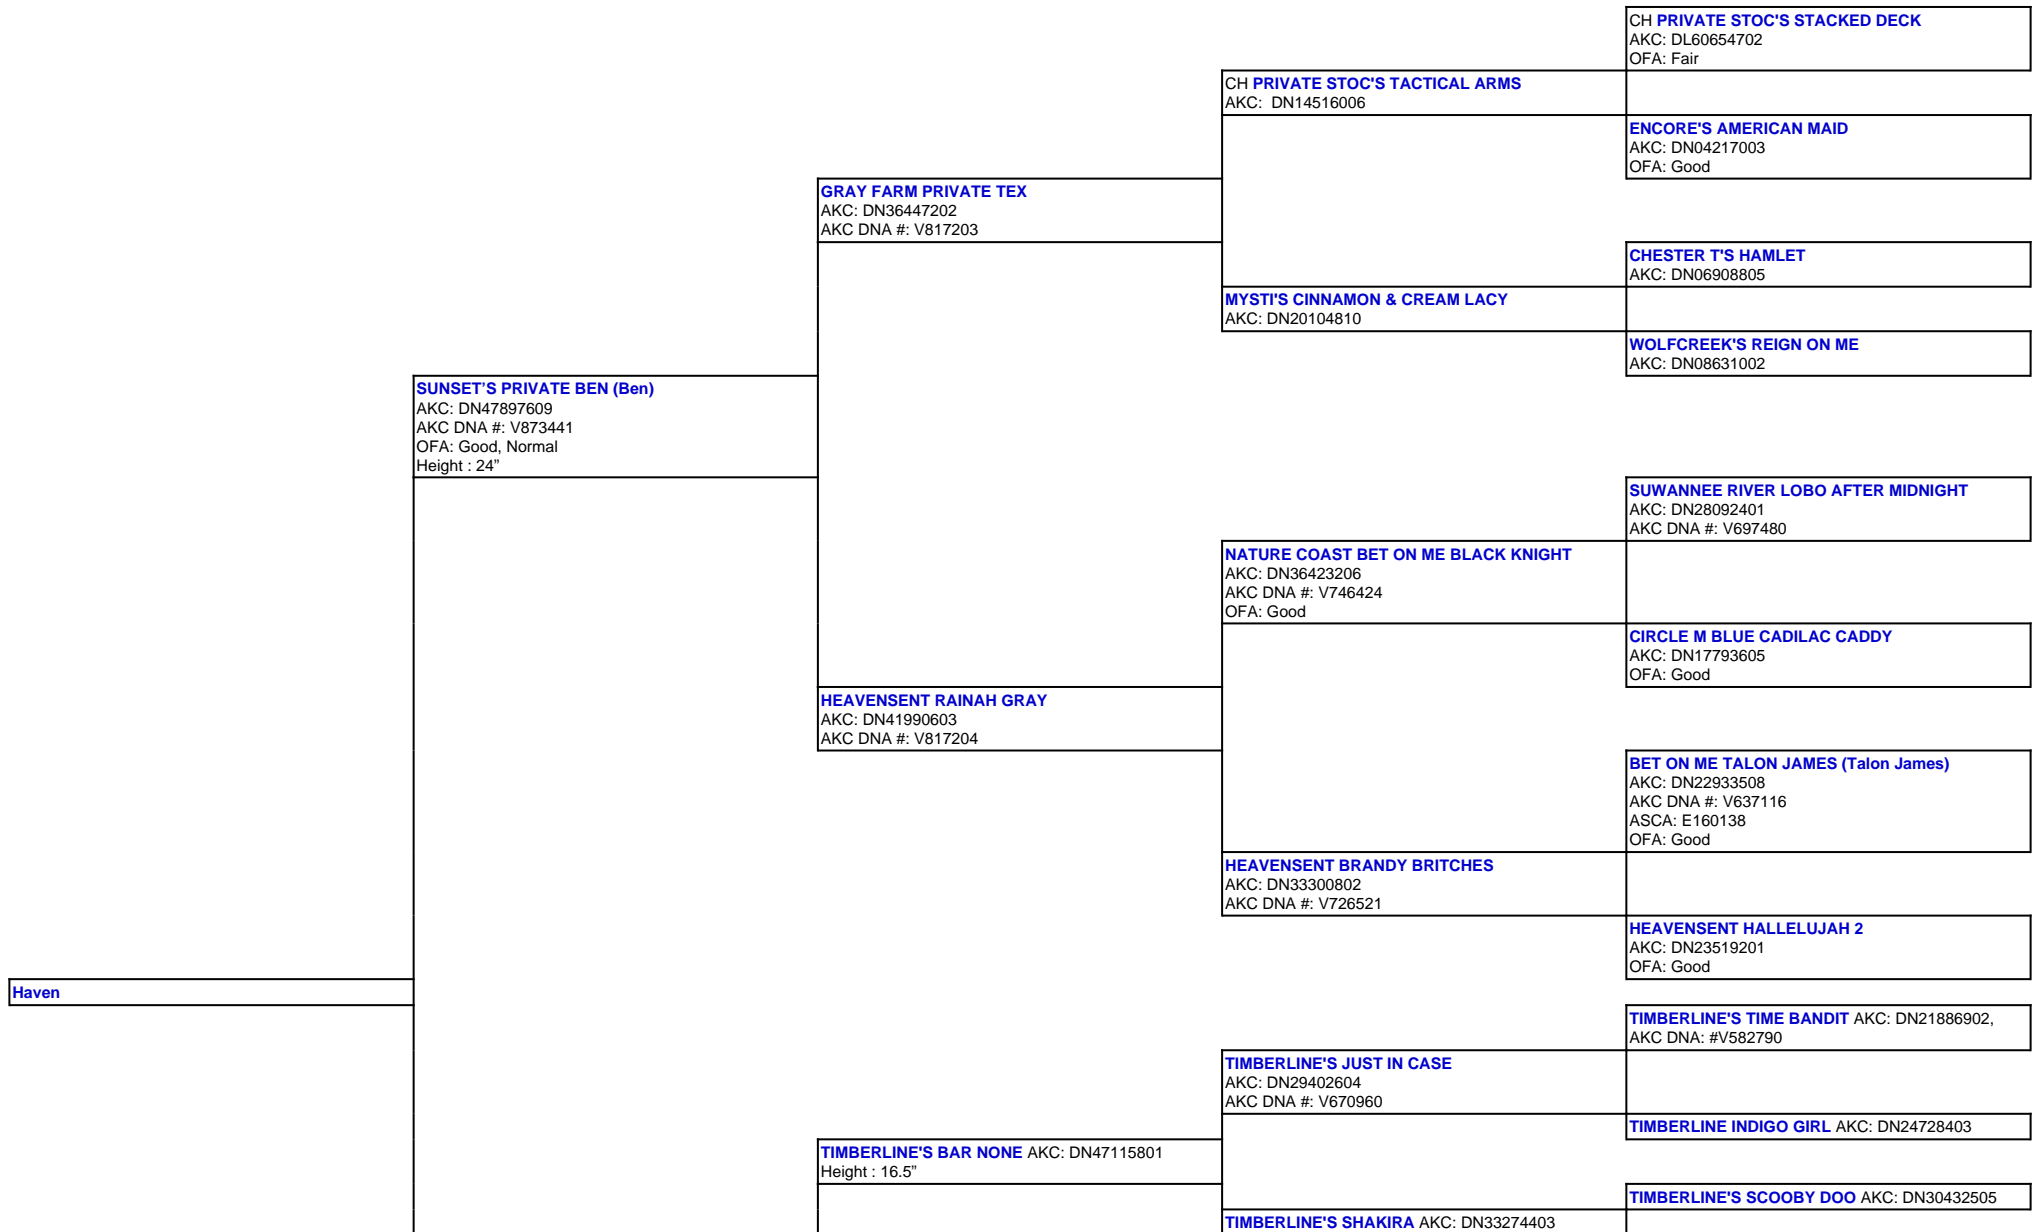

For a more detailed version of this pedigree:
<https://www.sunsetranchaussies.com/profile/haven>

Pedigree For:
 Haven

TIMBERLINE LITTLE RIVER BLACK MAGIC (Lizzie)
AKC: DN50974904
Height : 19.5"

TIMBERLINE'S ADA'S REZAL AKC: DN47339507
Height : 15.5"

TIMBERLINE TOTAL ECLIPSE AKC: DN24734001
(03-10)

BLUEBELL HOLLOW BINGBANGBOOM AKC:
DN14984802 (08-07), AKC DNA: #V548112

TIMBERLINE'S LAZER EYES OF BLUE AKC:
DN32134001 (04-13), AKC DNA: #V742638

TIMBERLINE'S BLUE EYED OPAL AKC: DN24778201
(09-10)

TIMBERLINE'S WOW FACTOR AKC: DN20927701
(02-10), AKC DNA: #V612002

TIMBERLINE'S TRADEMARK AKC: DN32973702

TIMBERLINE'S HERE COMES TROUBLE AKC
DN26505704