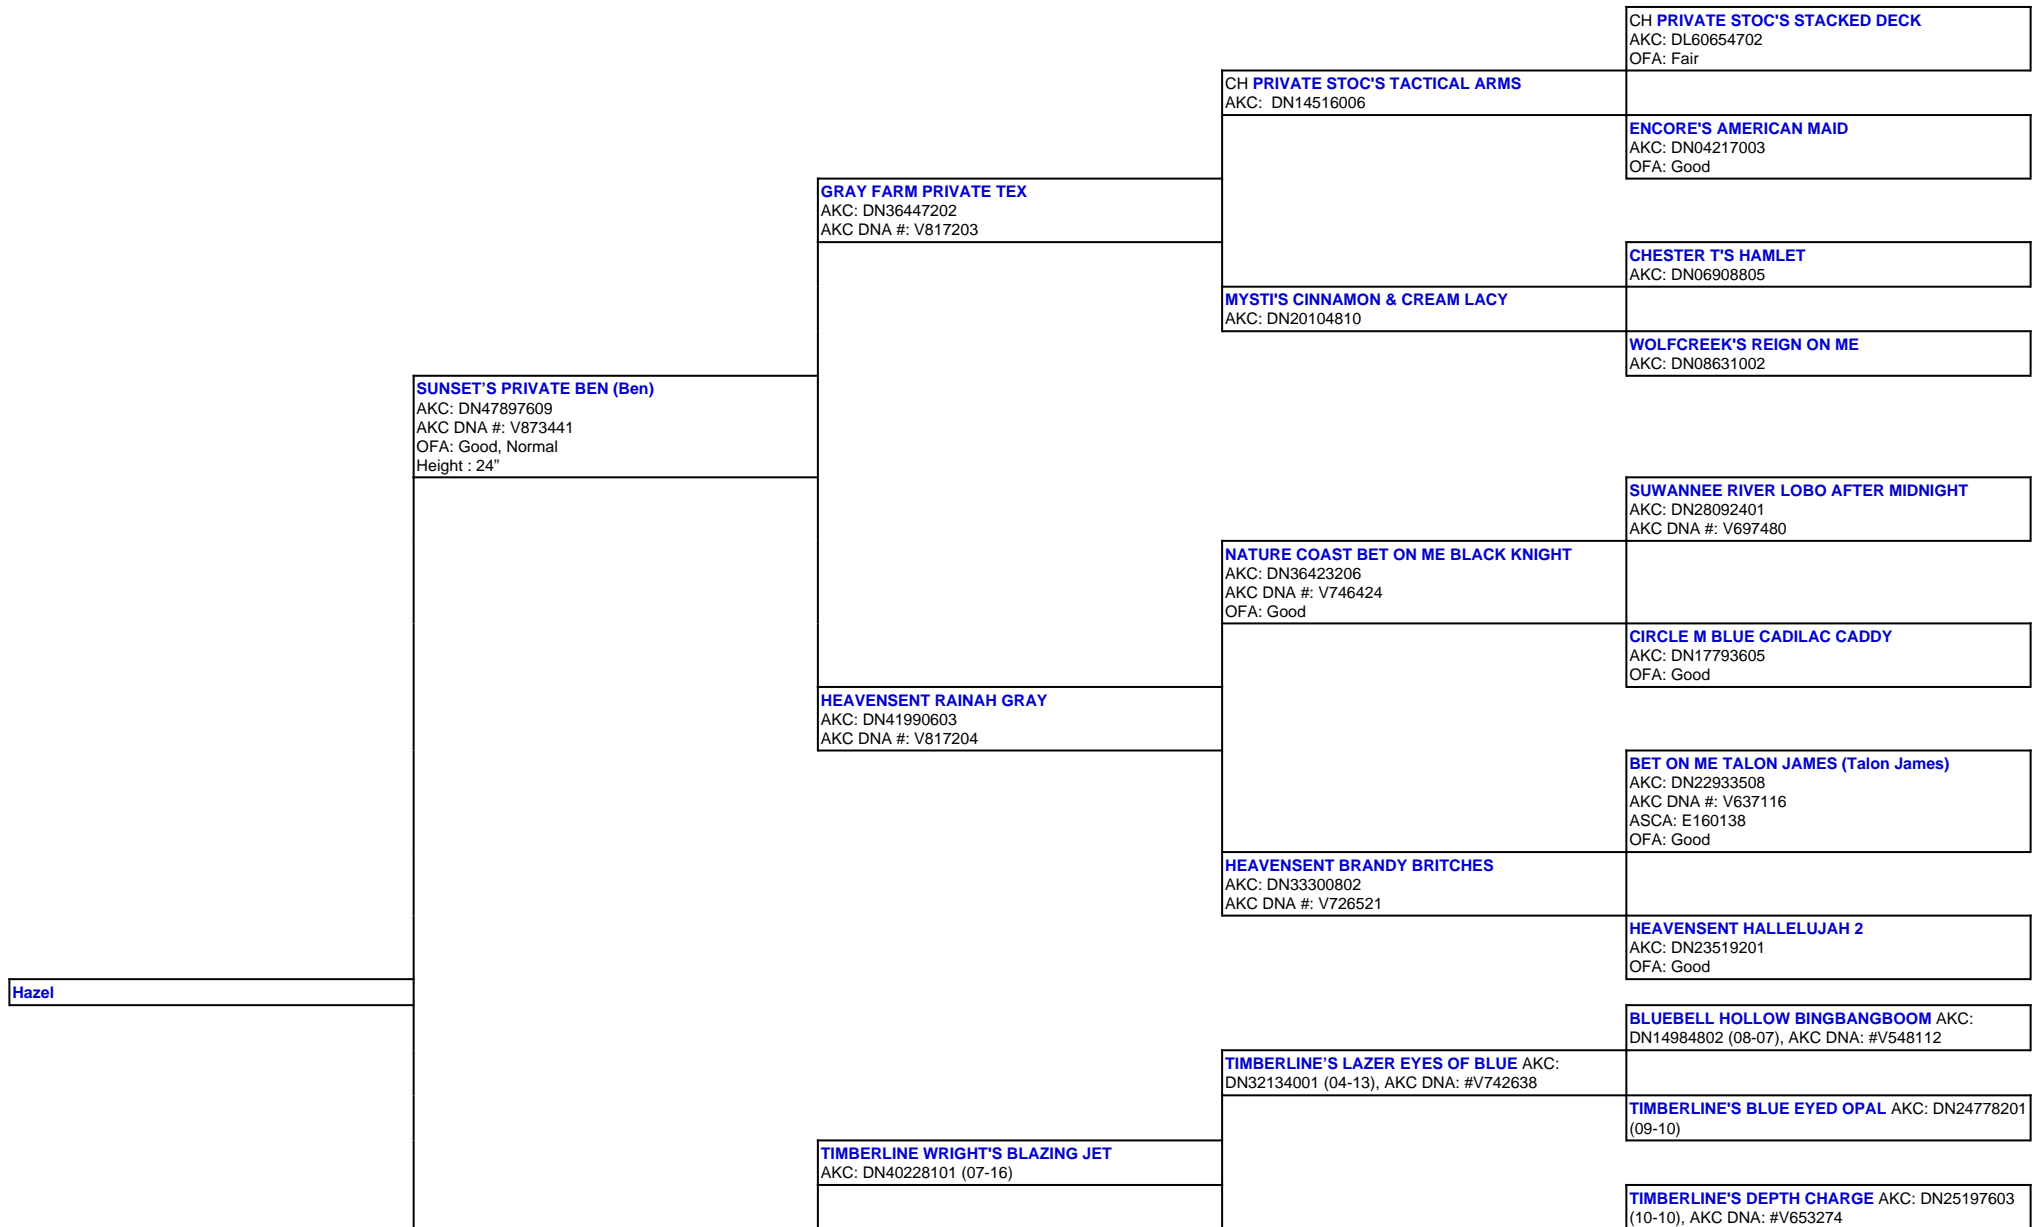

For a more detailed version of this pedigree:
<https://www.sunsetranchaussies.com/profile/hazel>

Pedigree For:
Hazel

ARROW H'S LUCIE (Lucie)
AKC: DN50133004
OFA: OFA55G, OFEL55
Height : 20.5"

CANYON CREEK LUCKY H'S ZOEY AKC
DN43895304 (02-17)

TIMBERLINE'S SHAZAM OF JAM AKC: DN30031304
(09-12)

TIMBERLINE'S JAMBALINA AKC: DN25197405 (09-10)

TIMBERLINE'S WOW FACTOR AKC: DN20927701
(02-10), AKC DNA: #V612002

TIMBERLINE'S SMOKIN' BLACK POWDER AKC:
DN37724001 (05-15), AKC DNA: #V747743

TIMBERLINE'S BIT OF BLUE AKC: DN30432805
(09-12)

MILL CREEK'S PATRIOTIC DEVOTION AKC:
DN13201403 (04-08), AKC DNA #V537602

TIMBERLINE'S FANCY GIRL BRIT AKC: DN33773804
(07-15)

TIMBERLINE'S FANCY GIRL AKC: DN27589512 (11-11)