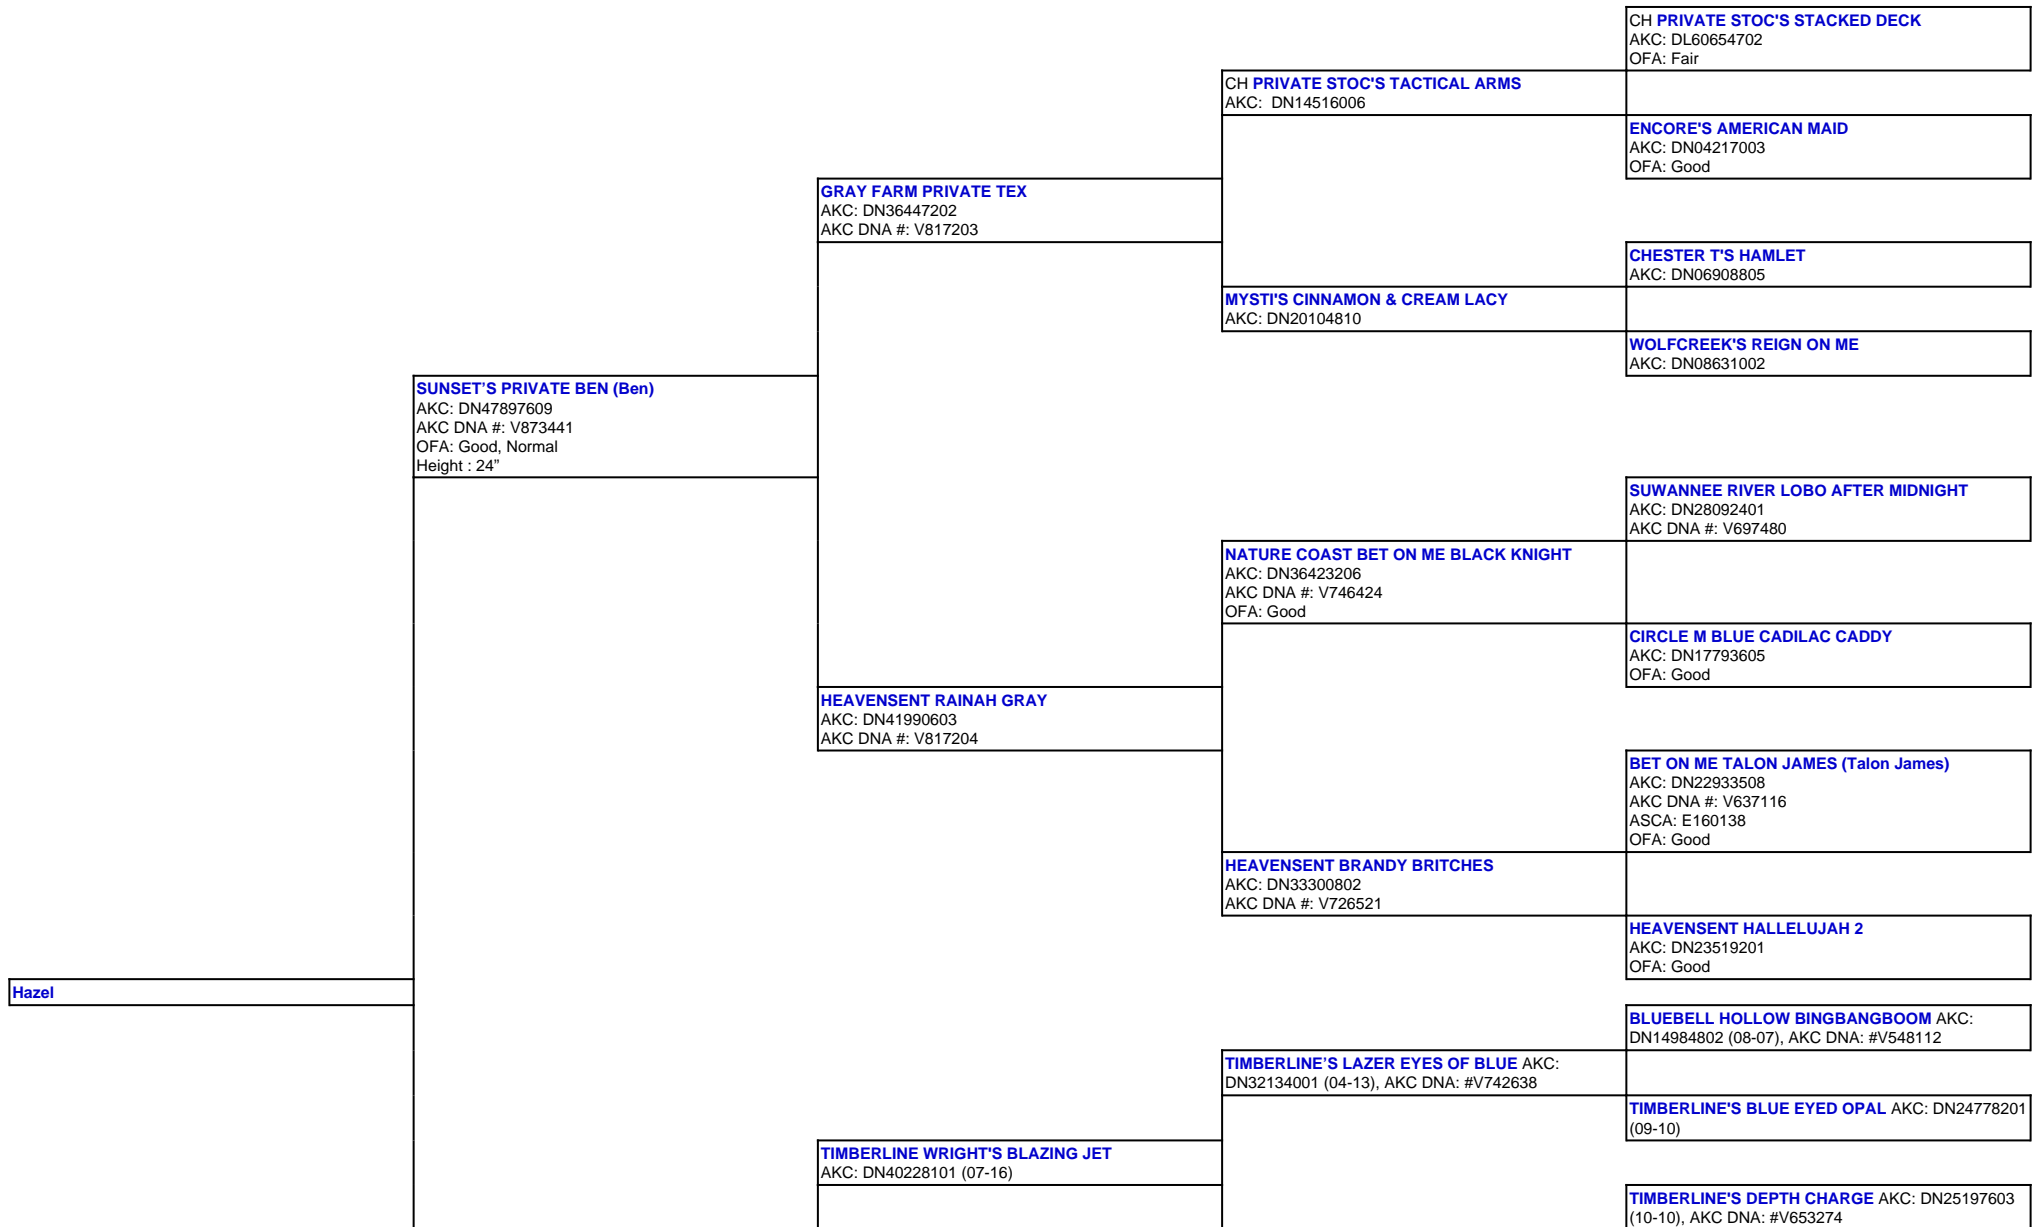

For a more detailed version of this pedigree:  
<https://www.sunsetranchaussies.com/profile/hazel>

Pedigree For:  
 Hazel

**ARROW H'S LUCIE (Lucie)**  
AKC: DN50133004  
OFA: OFA55G, OFEL55  
Height : 20.5"

**CANYON CREEK LUCKY H'S ZOEY** AKC  
DN43895304 (02-17)

**TIMBERLINE'S SHAZAM OF JAM** AKC: DN30031304  
(09-12)

**TIMBERLINE'S JAMBALINA** AKC: DN25197405 (09-10)

**TIMBERLINE'S WOW FACTOR** AKC: DN20927701  
(02-10), AKC DNA: #V612002

**TIMBERLINE'S SMOKIN' BLACK POWDER** AKC:  
DN37724001 (05-15), AKC DNA: #V747743

**TIMBERLINE'S BIT OF BLUE** AKC: DN30432805  
(09-12)

**MILL CREEK'S PATRIOTIC DEVOTION** AKC:  
DN13201403 (04-08), AKC DNA #V537602

**TIMBERLINE'S FANCY GIRL BRIT** AKC: DN33773804  
(07-15)

**TIMBERLINE'S FANCY GIRL** AKC: DN27589512 (11-11)