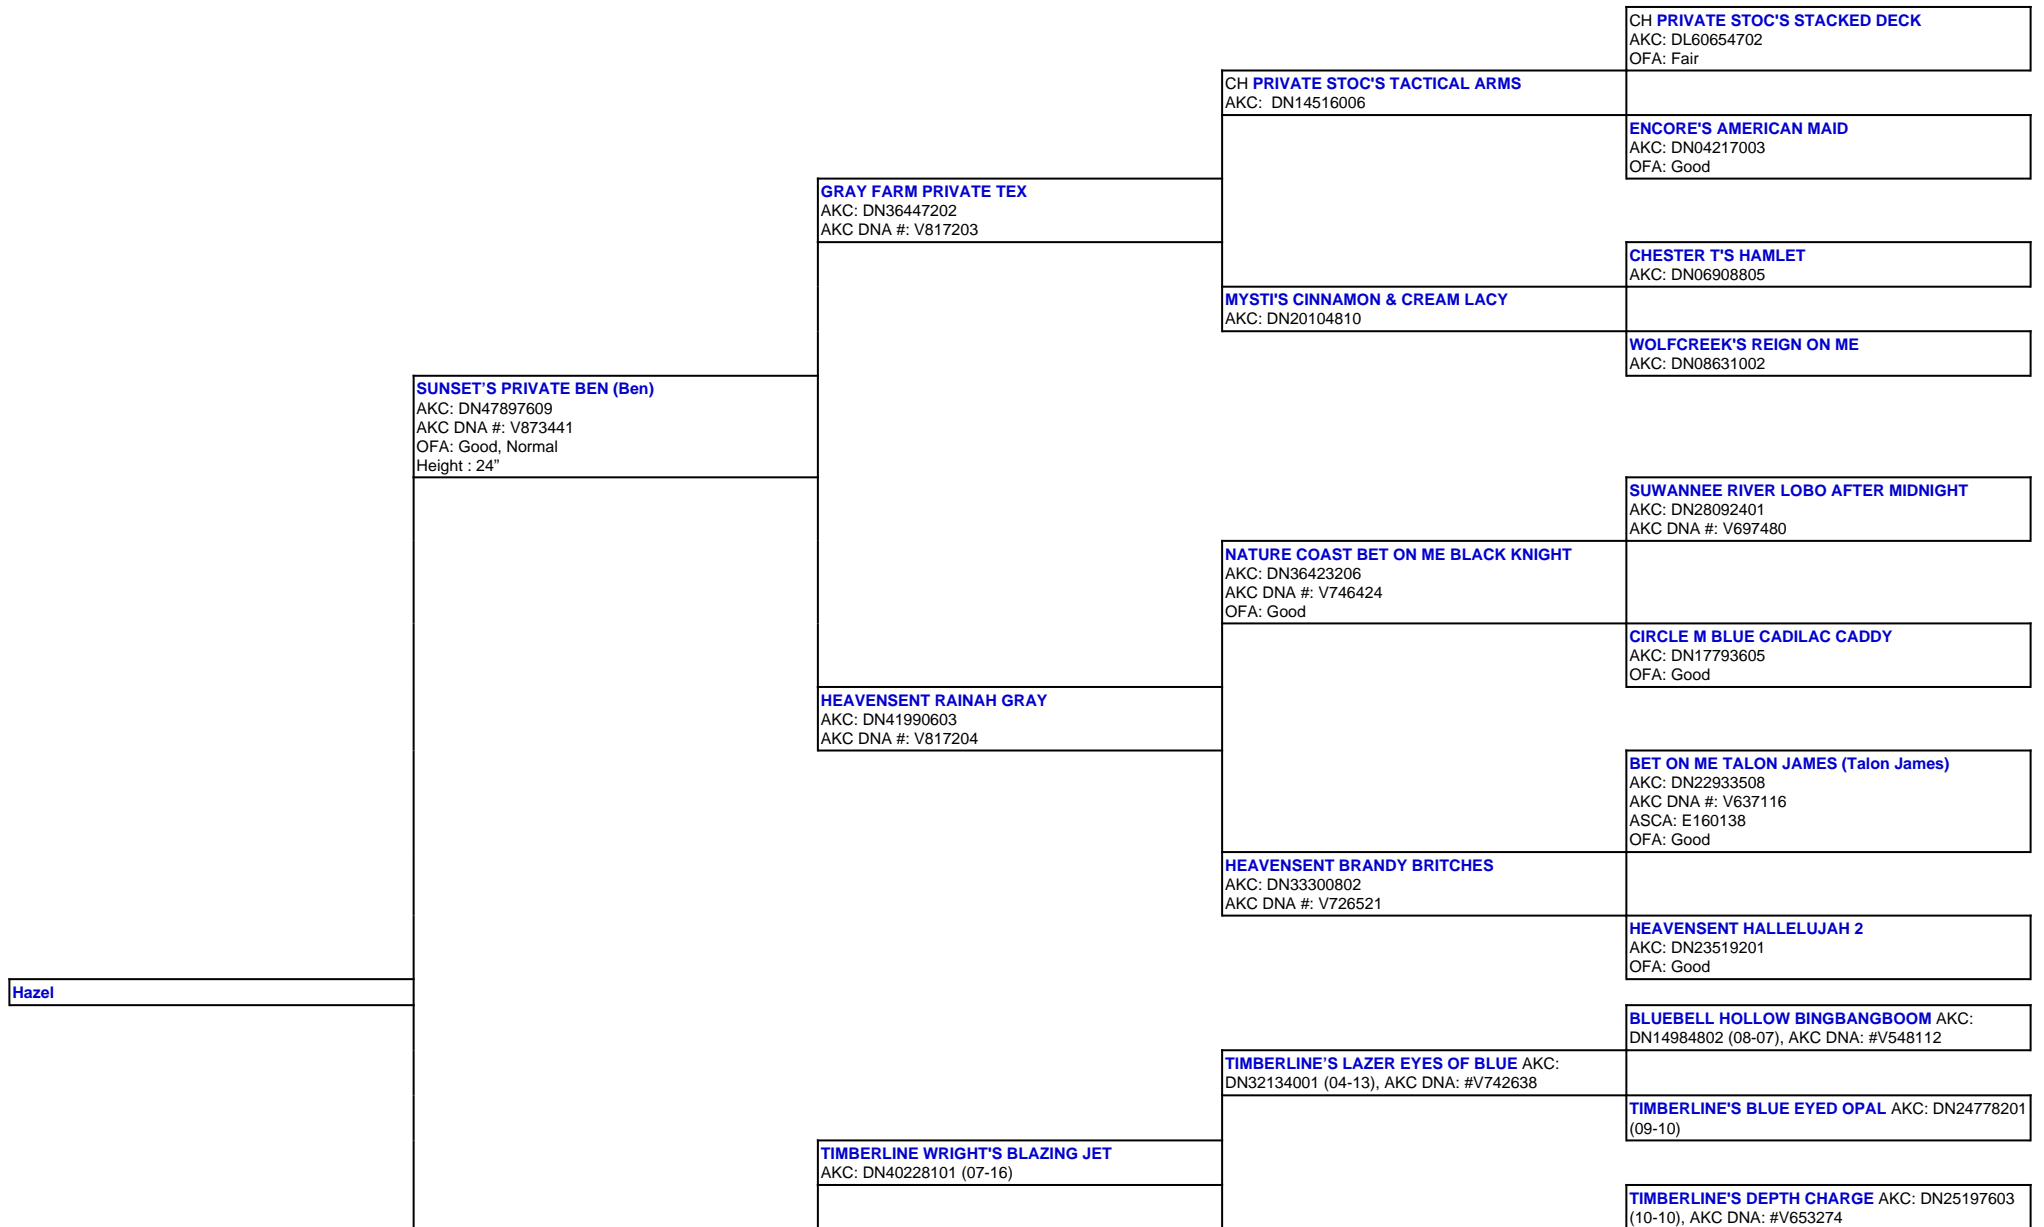

For a more detailed version of this pedigree:
<https://www.sunsetranchaussies.com/profile/hazel>

Pedigree For:
 Hazel

ARROW H'S LUCIE (Lucie)
AKC: DN50133004
OFA: OFA55G, OFEL55
Height : 20.5"

CANYON CREEK LUCKY H'S ZOEY AKC
DN43895304 (02-17)

TIMBERLINE'S SHAZAM OF JAM AKC: DN30031304
(09-12)

TIMBERLINE'S JAMBALINA AKC: DN25197405 (09-10)

TIMBERLINE'S WOW FACTOR AKC: DN20927701
(02-10), AKC DNA: #V612002

TIMBERLINE'S SMOKIN' BLACK POWDER AKC:
DN37724001 (05-15), AKC DNA: #V747743

TIMBERLINE'S BIT OF BLUE AKC: DN30432805
(09-12)

MILL CREEK'S PATRIOTIC DEVOTION AKC:
DN13201403 (04-08), AKC DNA #V537602

TIMBERLINE'S FANCY GIRL BRIT AKC: DN33773804
(07-15)

TIMBERLINE'S FANCY GIRL AKC: DN27589512 (11-11)