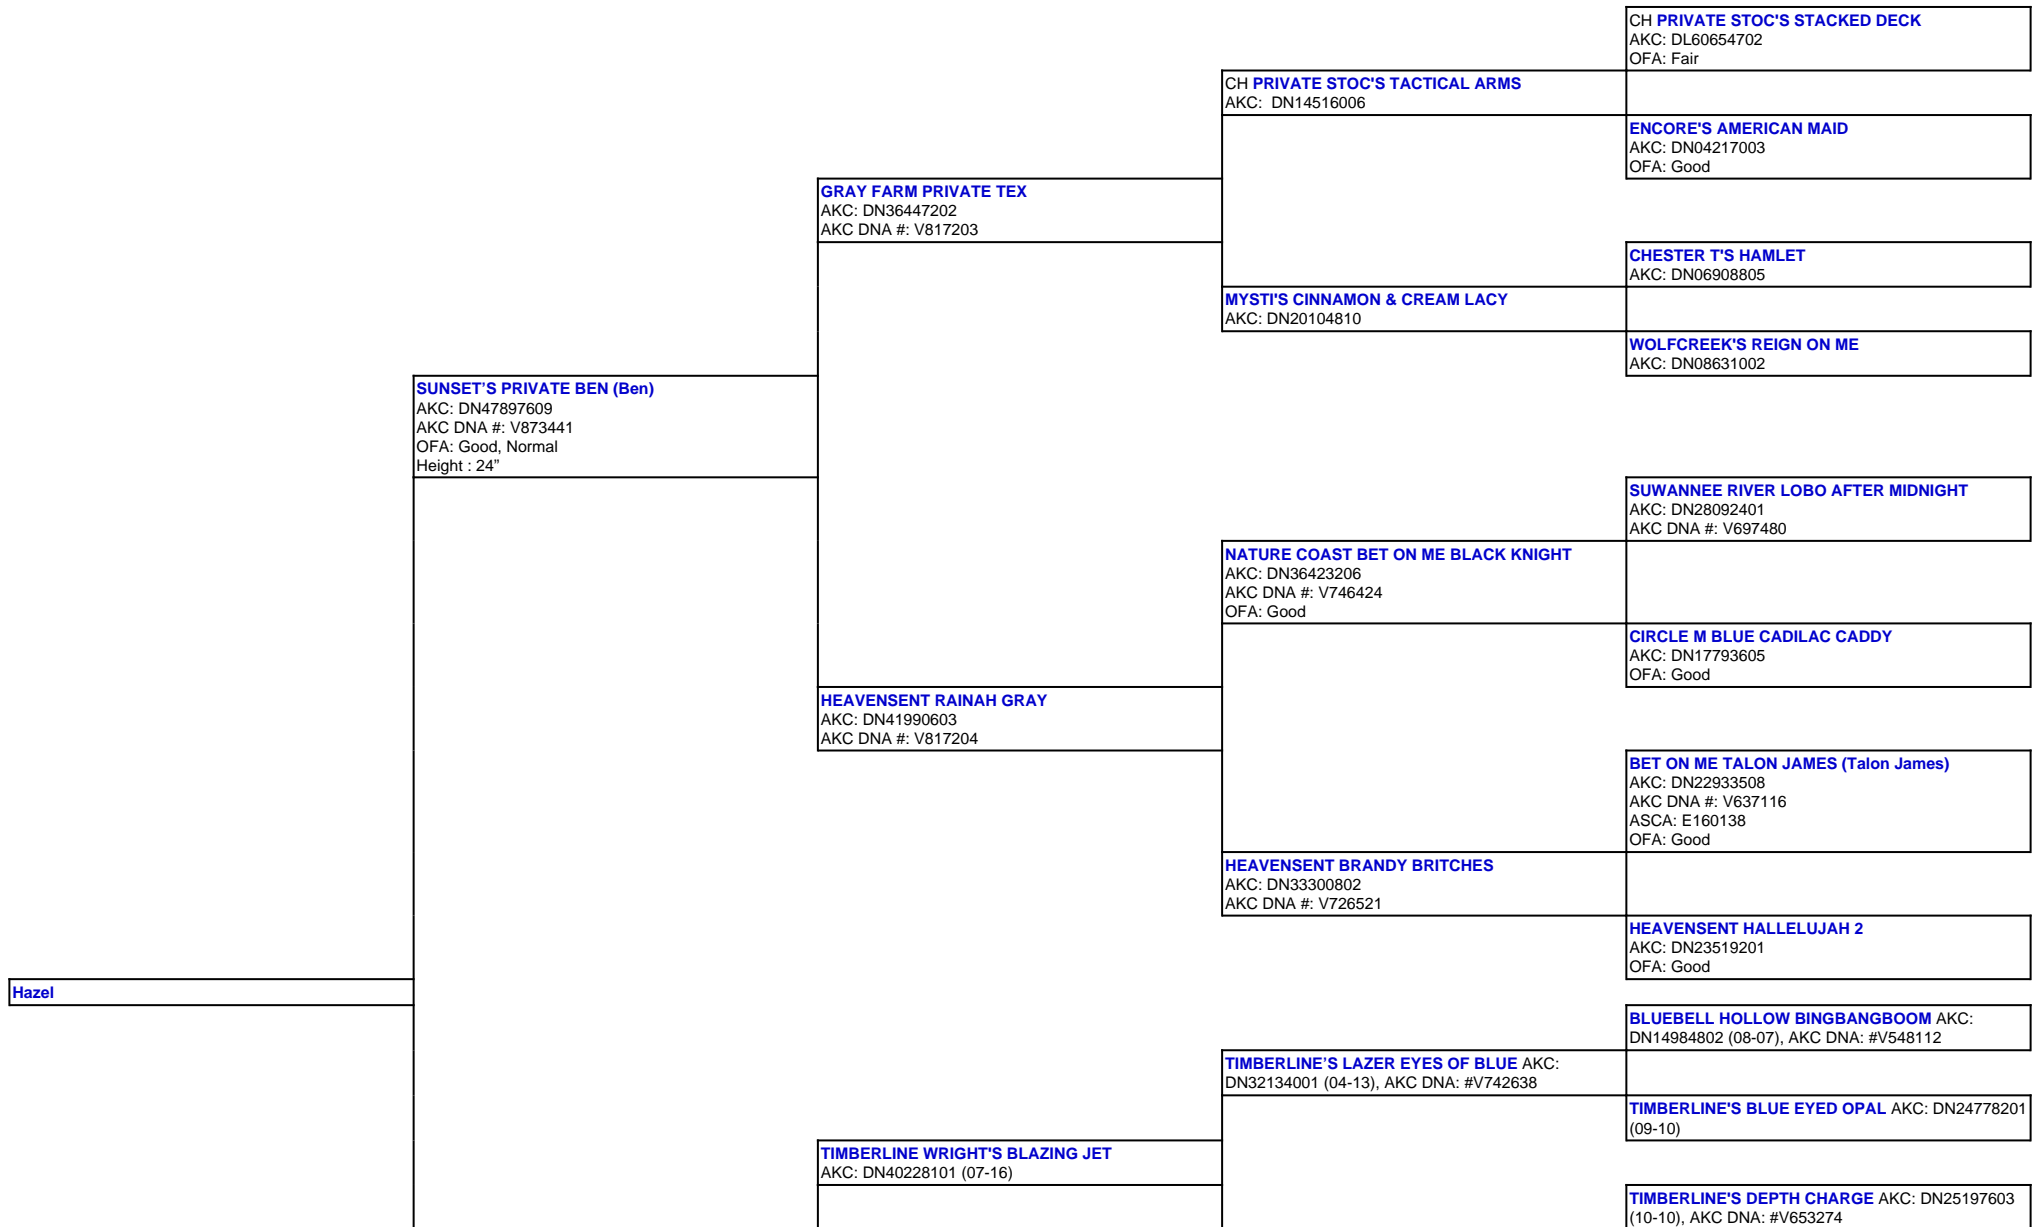

For a more detailed version of this pedigree:  
<https://www.sunsetranchaussies.com/profile/hazel>

Pedigree For:  
Hazel

**ARROW H'S LUCIE (Lucie)**  
AKC: DN50133004  
OFA: OFA55G, OFEL55  
Height : 20.5"

**CANYON CREEK LUCKY H'S ZOEY** AKC  
DN43895304 (02-17)

**TIMBERLINE'S SHAZAM OF JAM** AKC: DN30031304  
(09-12)

**TIMBERLINE'S JAMBALINA** AKC: DN25197405 (09-10)

**TIMBERLINE'S WOW FACTOR** AKC: DN20927701  
(02-10), AKC DNA: #V612002

**TIMBERLINE'S SMOKIN' BLACK POWDER** AKC:  
DN37724001 (05-15), AKC DNA: #V747743

**TIMBERLINE'S BIT OF BLUE** AKC: DN30432805  
(09-12)

**MILL CREEK'S PATRIOTIC DEVOTION** AKC:  
DN13201403 (04-08), AKC DNA #V537602

**TIMBERLINE'S FANCY GIRL BRIT** AKC: DN33773804  
(07-15)

**TIMBERLINE'S FANCY GIRL** AKC: DN27589512 (11-11)