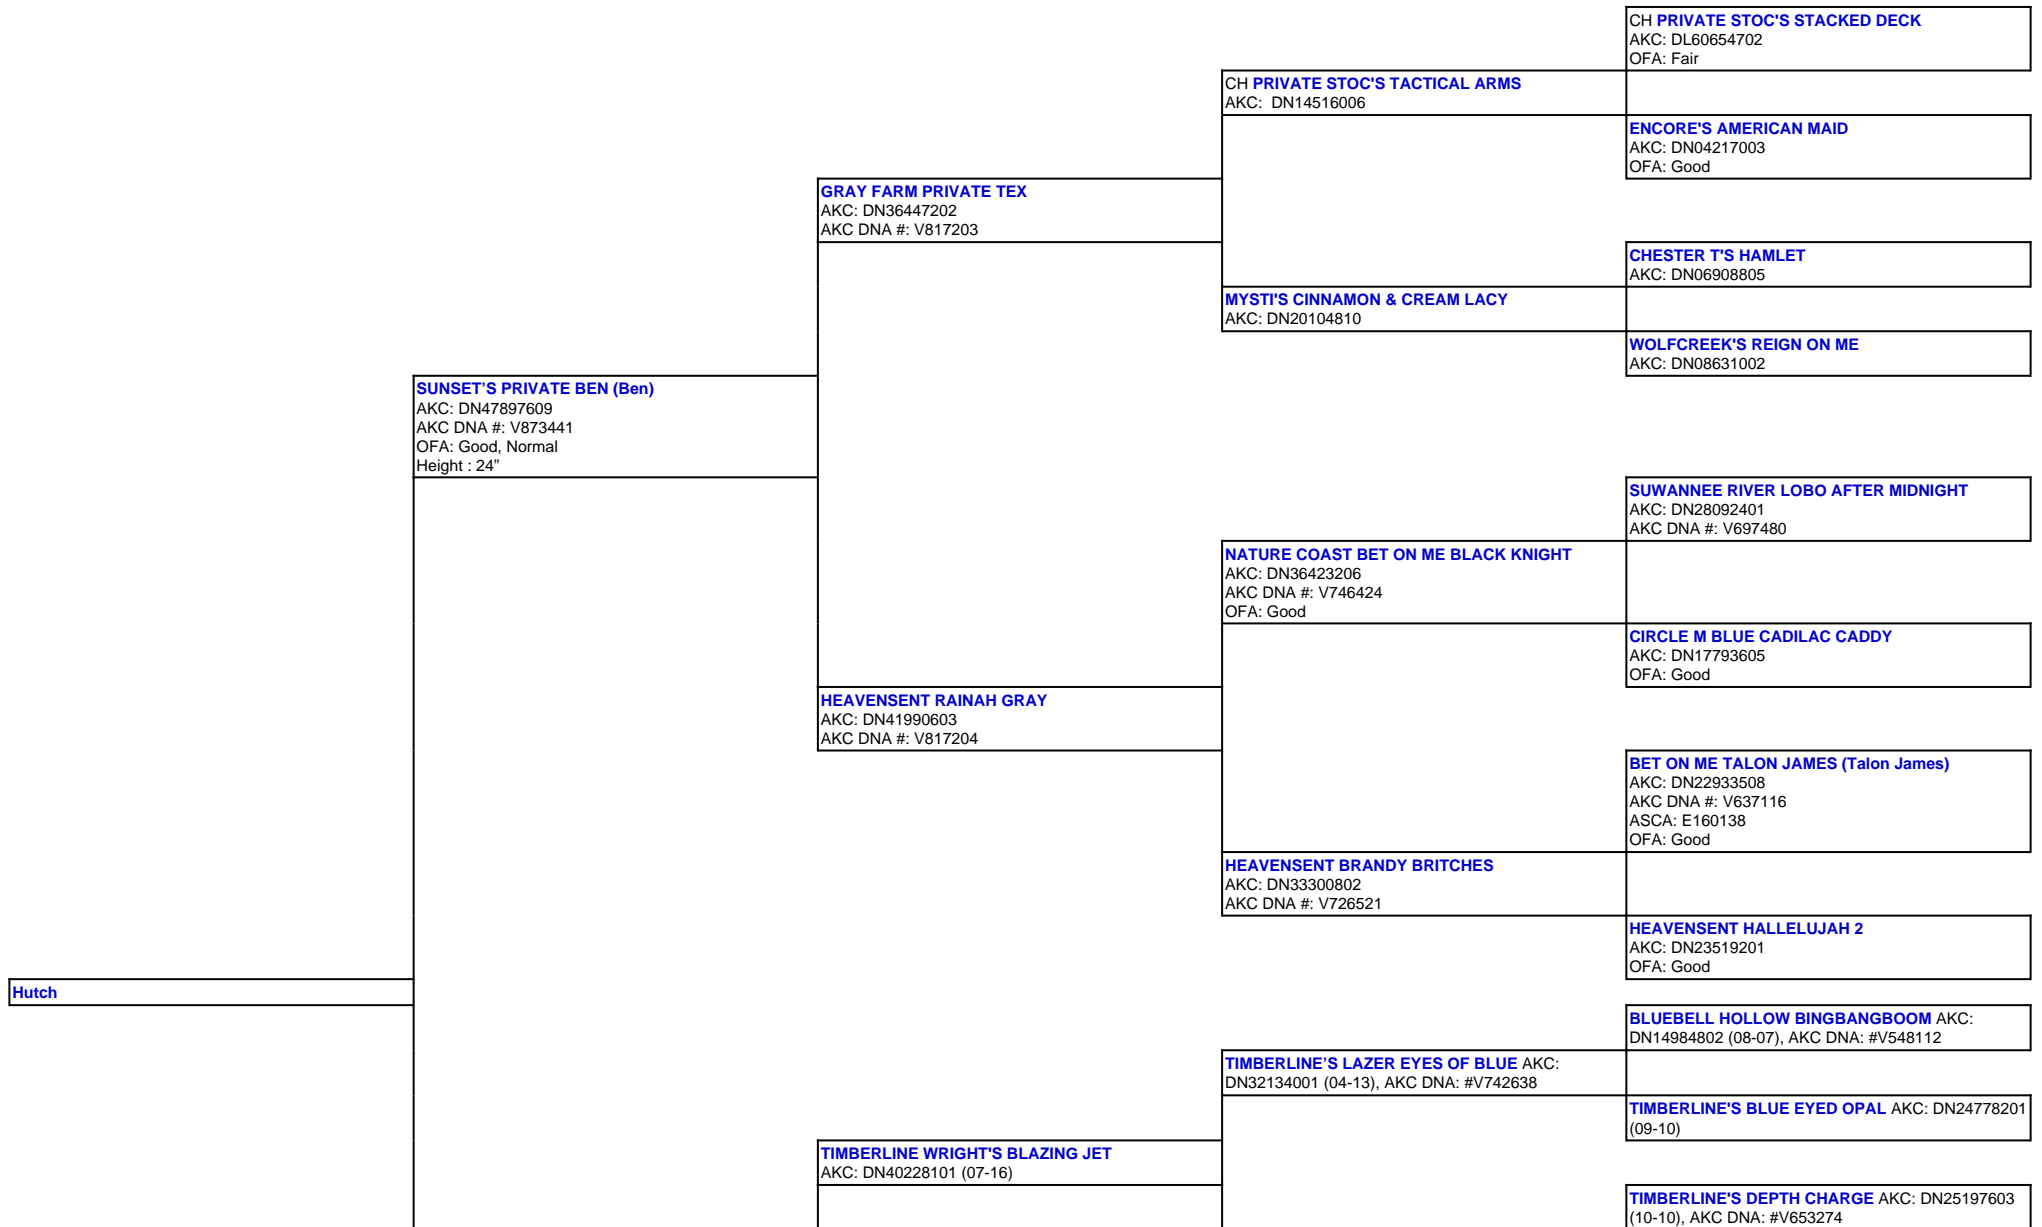

For a more detailed version of this pedigree:  
<https://www.sunsetranchaussies.com/profile/hutch>

Pedigree For:  
Hutch

**ARROW H'S LUCIE (Lucie)**  
AKC: DN50133004  
OFA: OFA55G, OFEL55  
Height : 20.5"

**CANYON CREEK LUCKY H'S ZOEY** AKC  
DN43895304 (02-17)

**TIMBERLINE'S SHAZAM OF JAM** AKC: DN30031304  
(09-12)

**TIMBERLINE'S JAMBALINA** AKC: DN25197405 (09-10)

**TIMBERLINE'S WOW FACTOR** AKC: DN20927701  
(02-10), AKC DNA: #V612002

**TIMBERLINE'S SMOKIN' BLACK POWDER** AKC:  
DN37724001 (05-15), AKC DNA: #V747743

**TIMBERLINE'S BIT OF BLUE** AKC: DN30432805  
(09-12)

**MILL CREEK'S PATRIOTIC DEVOTION** AKC:  
DN13201403 (04-08), AKC DNA #V537602

**TIMBERLINE'S FANCY GIRL BRIT** AKC: DN33773804  
(07-15)

**TIMBERLINE'S FANCY GIRL** AKC: DN27589512 (11-11)