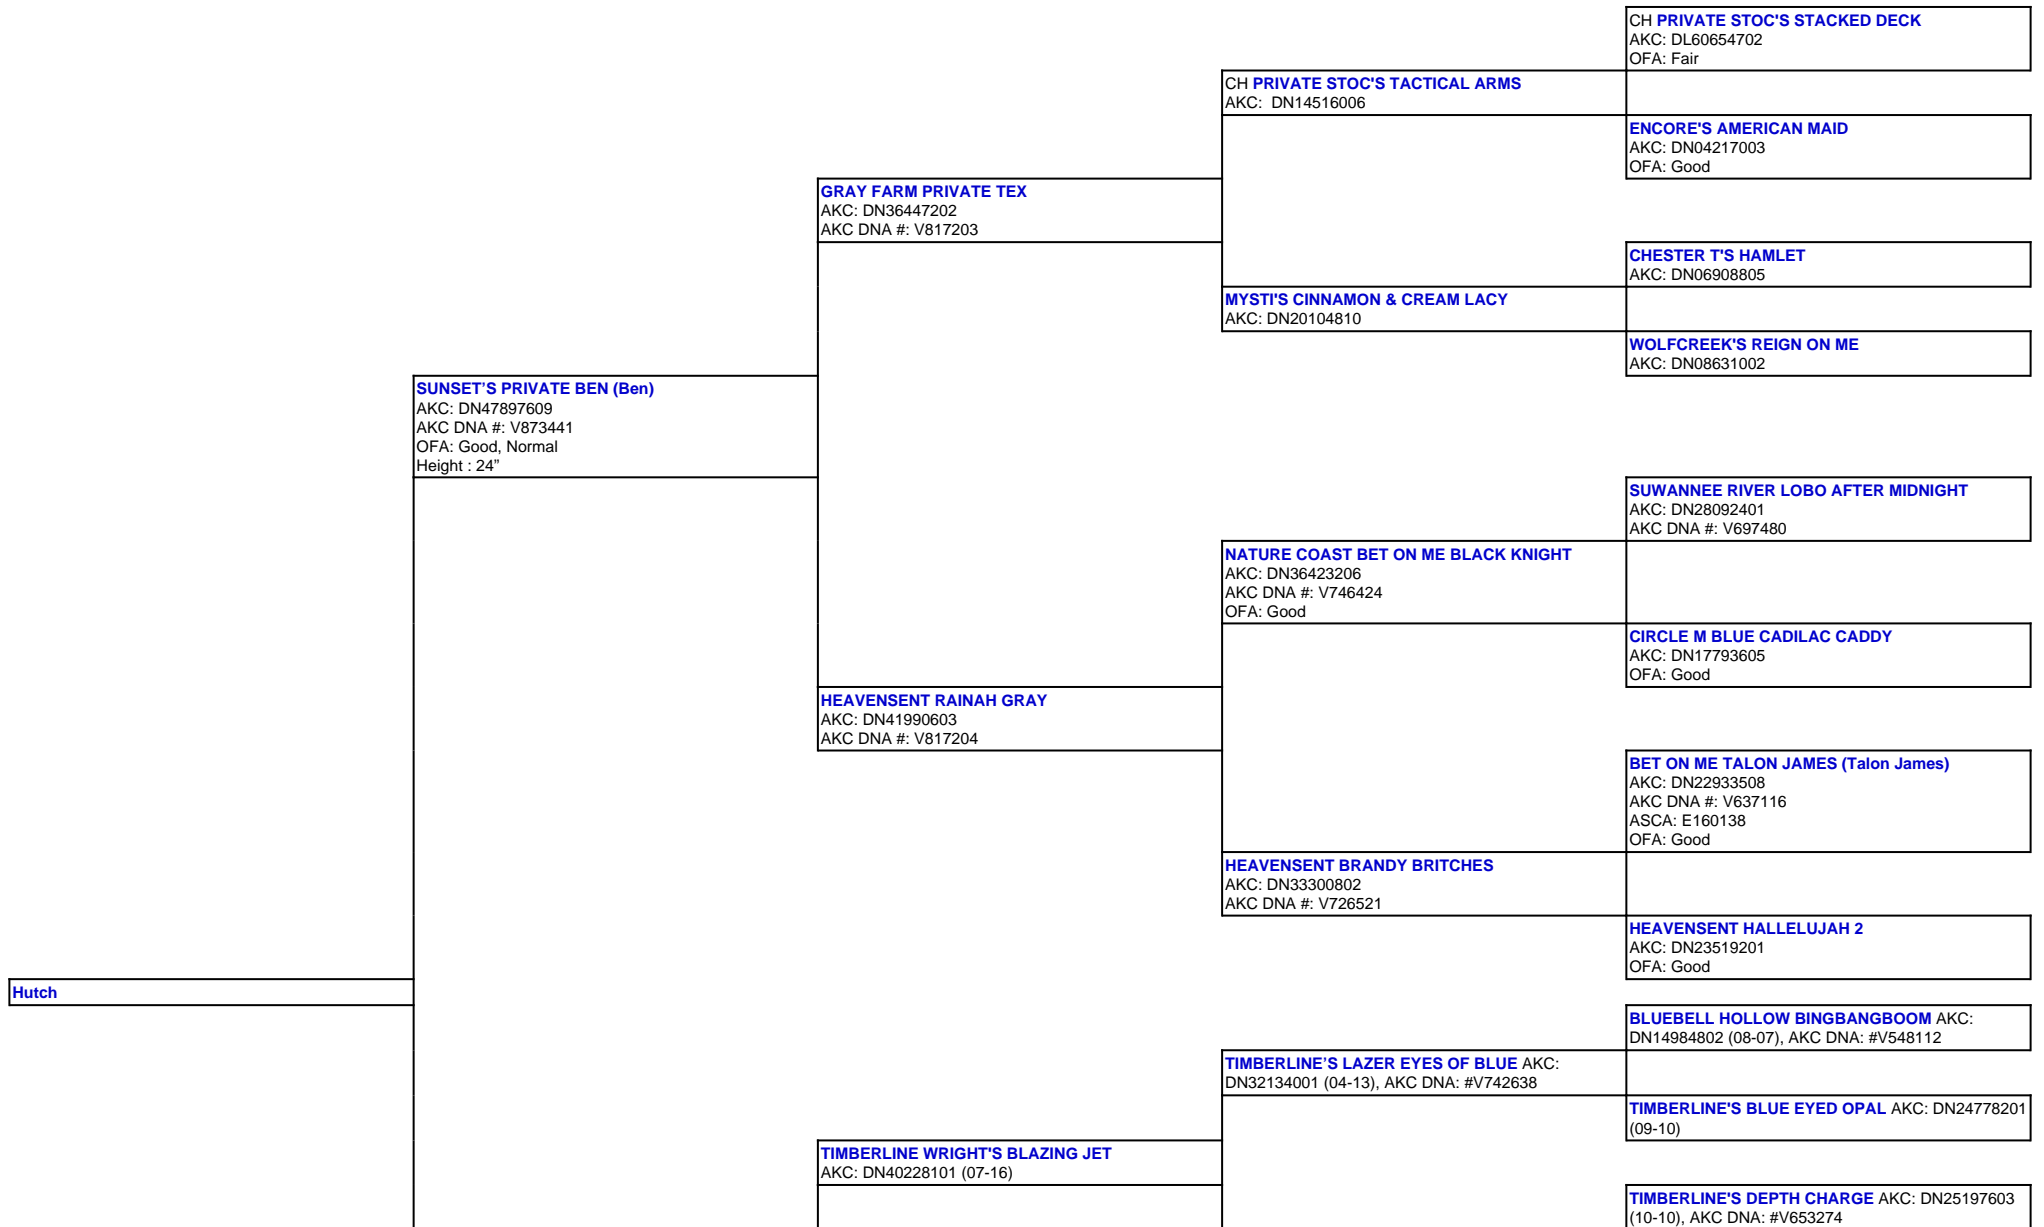

For a more detailed version of this pedigree:
<https://www.sunsetranchaussies.com/profile/hutch>

Pedigree For:
Hutch

ARROW H'S LUCIE (Lucie)
AKC: DN50133004
OFA: OFA55G, OFEL55
Height : 20.5"

CANYON CREEK LUCKY H'S ZOEY AKC
DN43895304 (02-17)

TIMBERLINE'S SHAZAM OF JAM AKC: DN30031304
(09-12)

TIMBERLINE'S JAMBALINA AKC: DN25197405 (09-10)

TIMBERLINE'S WOW FACTOR AKC: DN20927701
(02-10), AKC DNA: #V612002

TIMBERLINE'S SMOKIN' BLACK POWDER AKC:
DN37724001 (05-15), AKC DNA: #V747743

TIMBERLINE'S BIT OF BLUE AKC: DN30432805
(09-12)

MILL CREEK'S PATRIOTIC DEVOTION AKC:
DN13201403 (04-08), AKC DNA #V537602

TIMBERLINE'S FANCY GIRL BRIT AKC: DN33773804
(07-15)

TIMBERLINE'S FANCY GIRL AKC: DN27589512 (11-11)