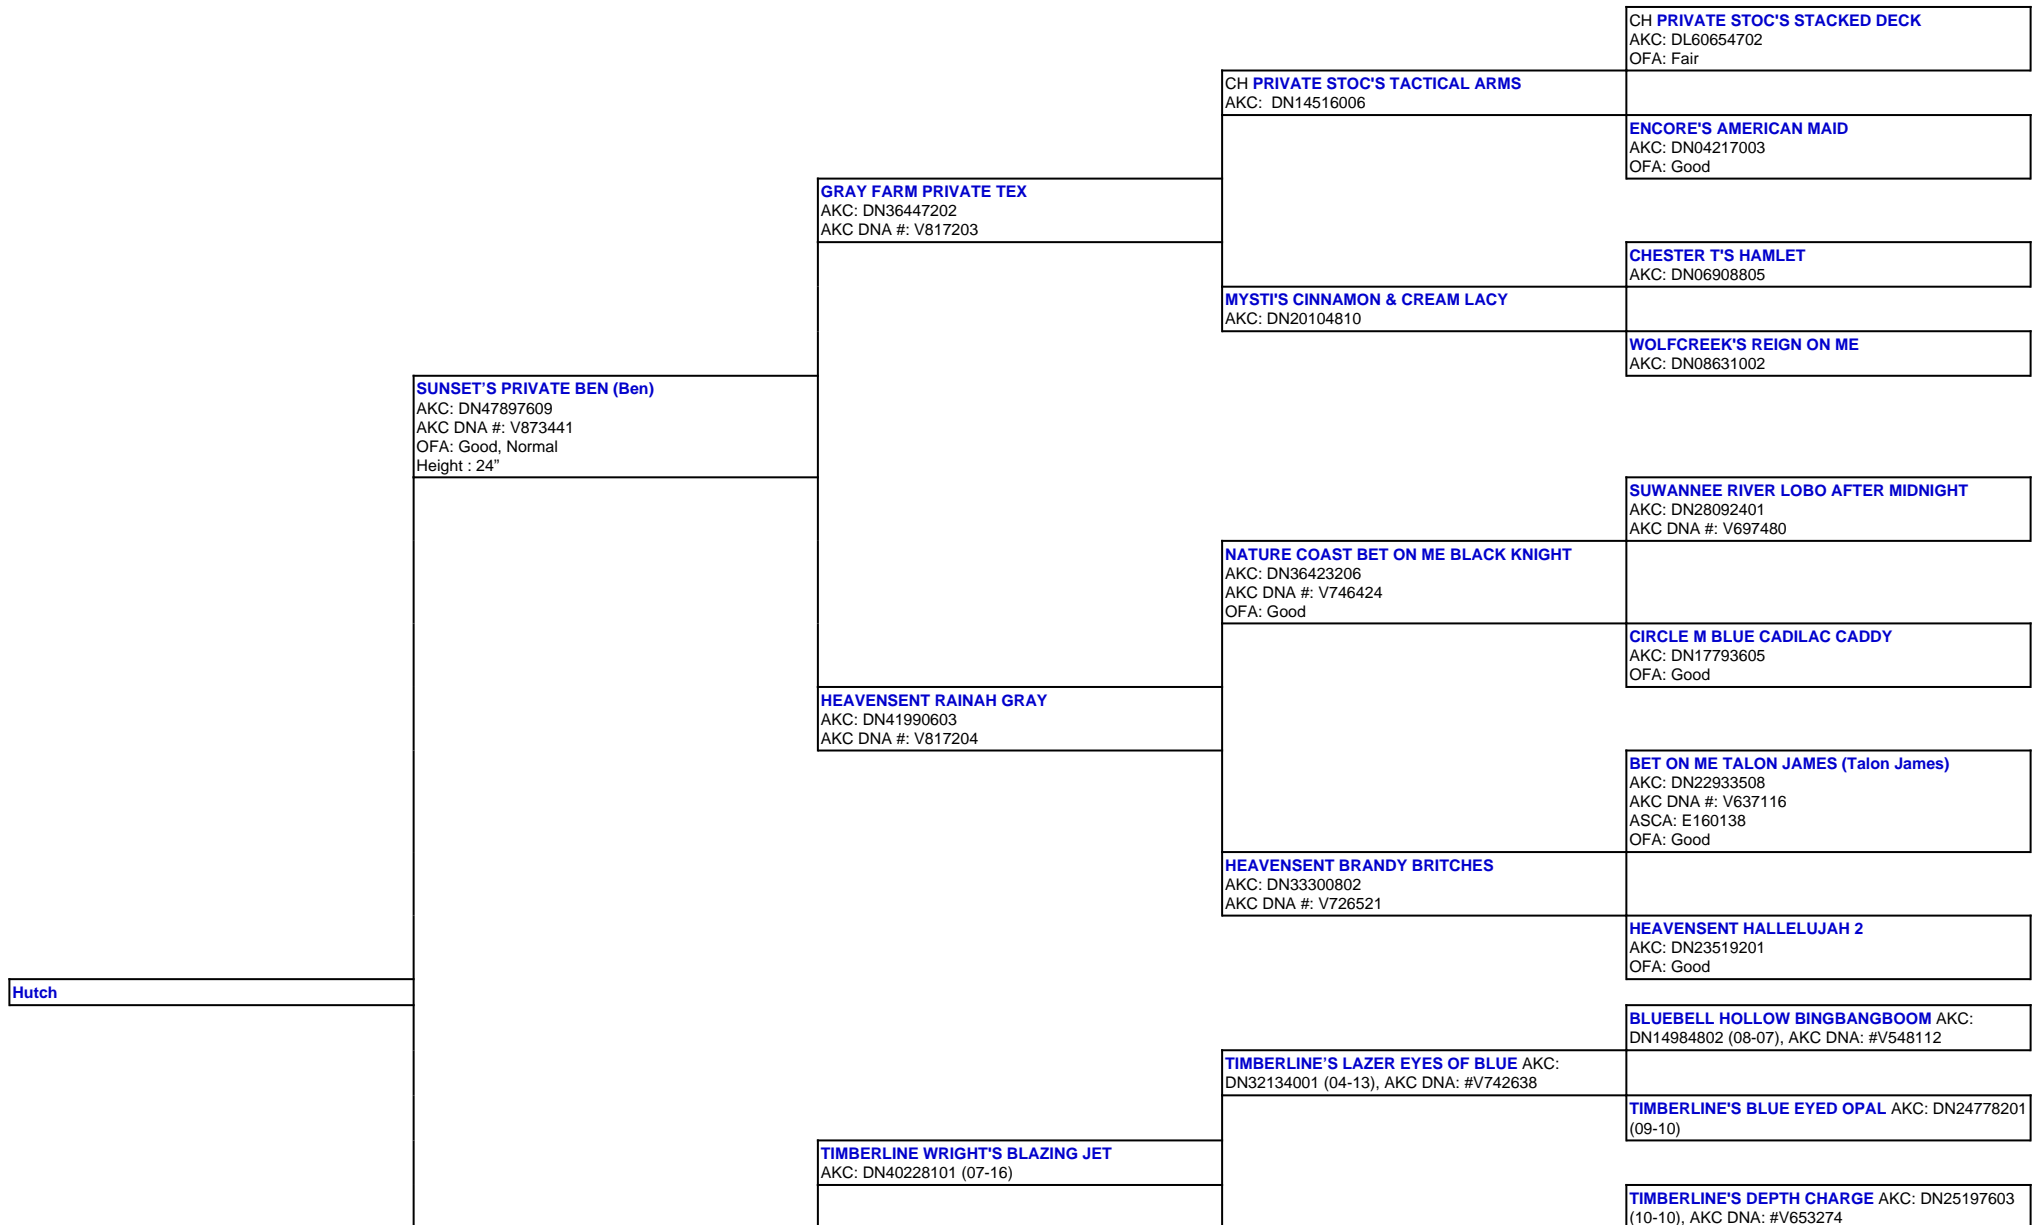

For a more detailed version of this pedigree:
<https://www.sunsetranchaussies.com/profile/hutch>

Pedigree For:
Hutch

ARROW H'S LUCIE (Lucie)
AKC: DN50133004
OFA: OFA55G, OFEL55
Height : 20.5"

CANYON CREEK LUCKY H'S ZOEY AKC
DN43895304 (02-17)

TIMBERLINE'S SHAZAM OF JAM AKC: DN30031304
(09-12)

TIMBERLINE'S JAMBALINA AKC: DN25197405 (09-10)

TIMBERLINE'S WOW FACTOR AKC: DN20927701
(02-10), AKC DNA: #V612002

TIMBERLINE'S SMOKIN' BLACK POWDER AKC:
DN37724001 (05-15), AKC DNA: #V747743

TIMBERLINE'S BIT OF BLUE AKC: DN30432805
(09-12)

MILL CREEK'S PATRIOTIC DEVOTION AKC:
DN13201403 (04-08), AKC DNA #V537602

TIMBERLINE'S FANCY GIRL BRIT AKC: DN33773804
(07-15)

TIMBERLINE'S FANCY GIRL AKC: DN27589512 (11-11)