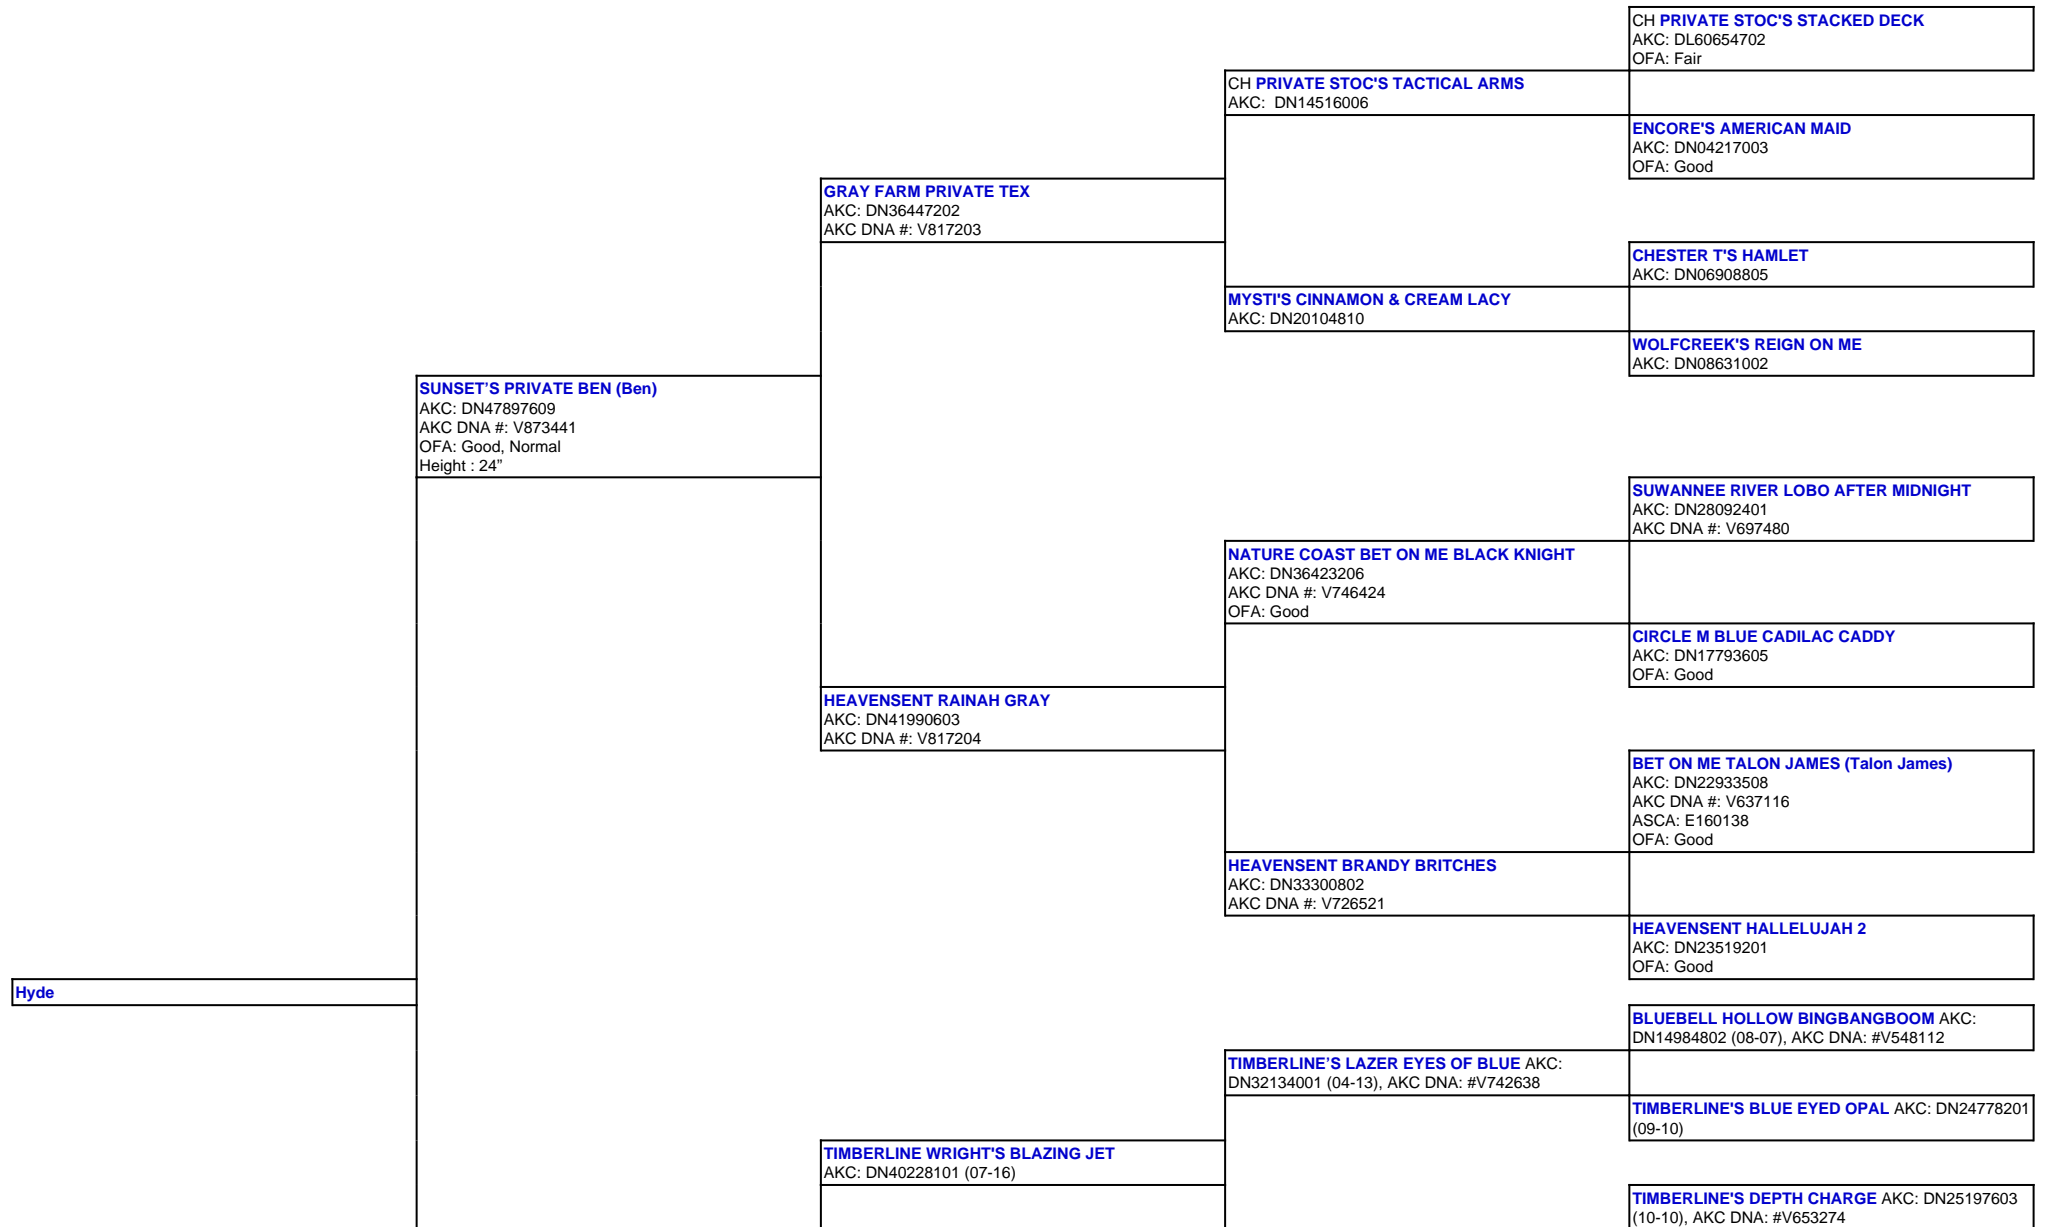

For a more detailed version of this pedigree:  
<https://www.sunsetranchaussies.com/profile/hyde>

Pedigree For:  
Hyde

**ARROW H'S LUCIE (Lucie)**  
AKC: DN50133004  
OFA: OFA55G, OFEL55  
Height : 20.5"

**CANYON CREEK LUCKY H'S ZOEY** AKC  
DN43895304 (02-17)

**TIMBERLINE'S SHAZAM OF JAM** AKC: DN30031304  
(09-12)

**TIMBERLINE'S JAMBALINA** AKC: DN25197405 (09-10)

**TIMBERLINE'S WOW FACTOR** AKC: DN20927701  
(02-10), AKC DNA: #V612002

**TIMBERLINE'S SMOKIN' BLACK POWDER** AKC:  
DN37724001 (05-15), AKC DNA: #V747743

**TIMBERLINE'S BIT OF BLUE** AKC: DN30432805  
(09-12)

**MILL CREEK'S PATRIOTIC DEVOTION** AKC:  
DN13201403 (04-08), AKC DNA #V537602

**TIMBERLINE'S FANCY GIRL BRIT** AKC: DN33773804  
(07-15)

**TIMBERLINE'S FANCY GIRL** AKC: DN27589512 (11-11)