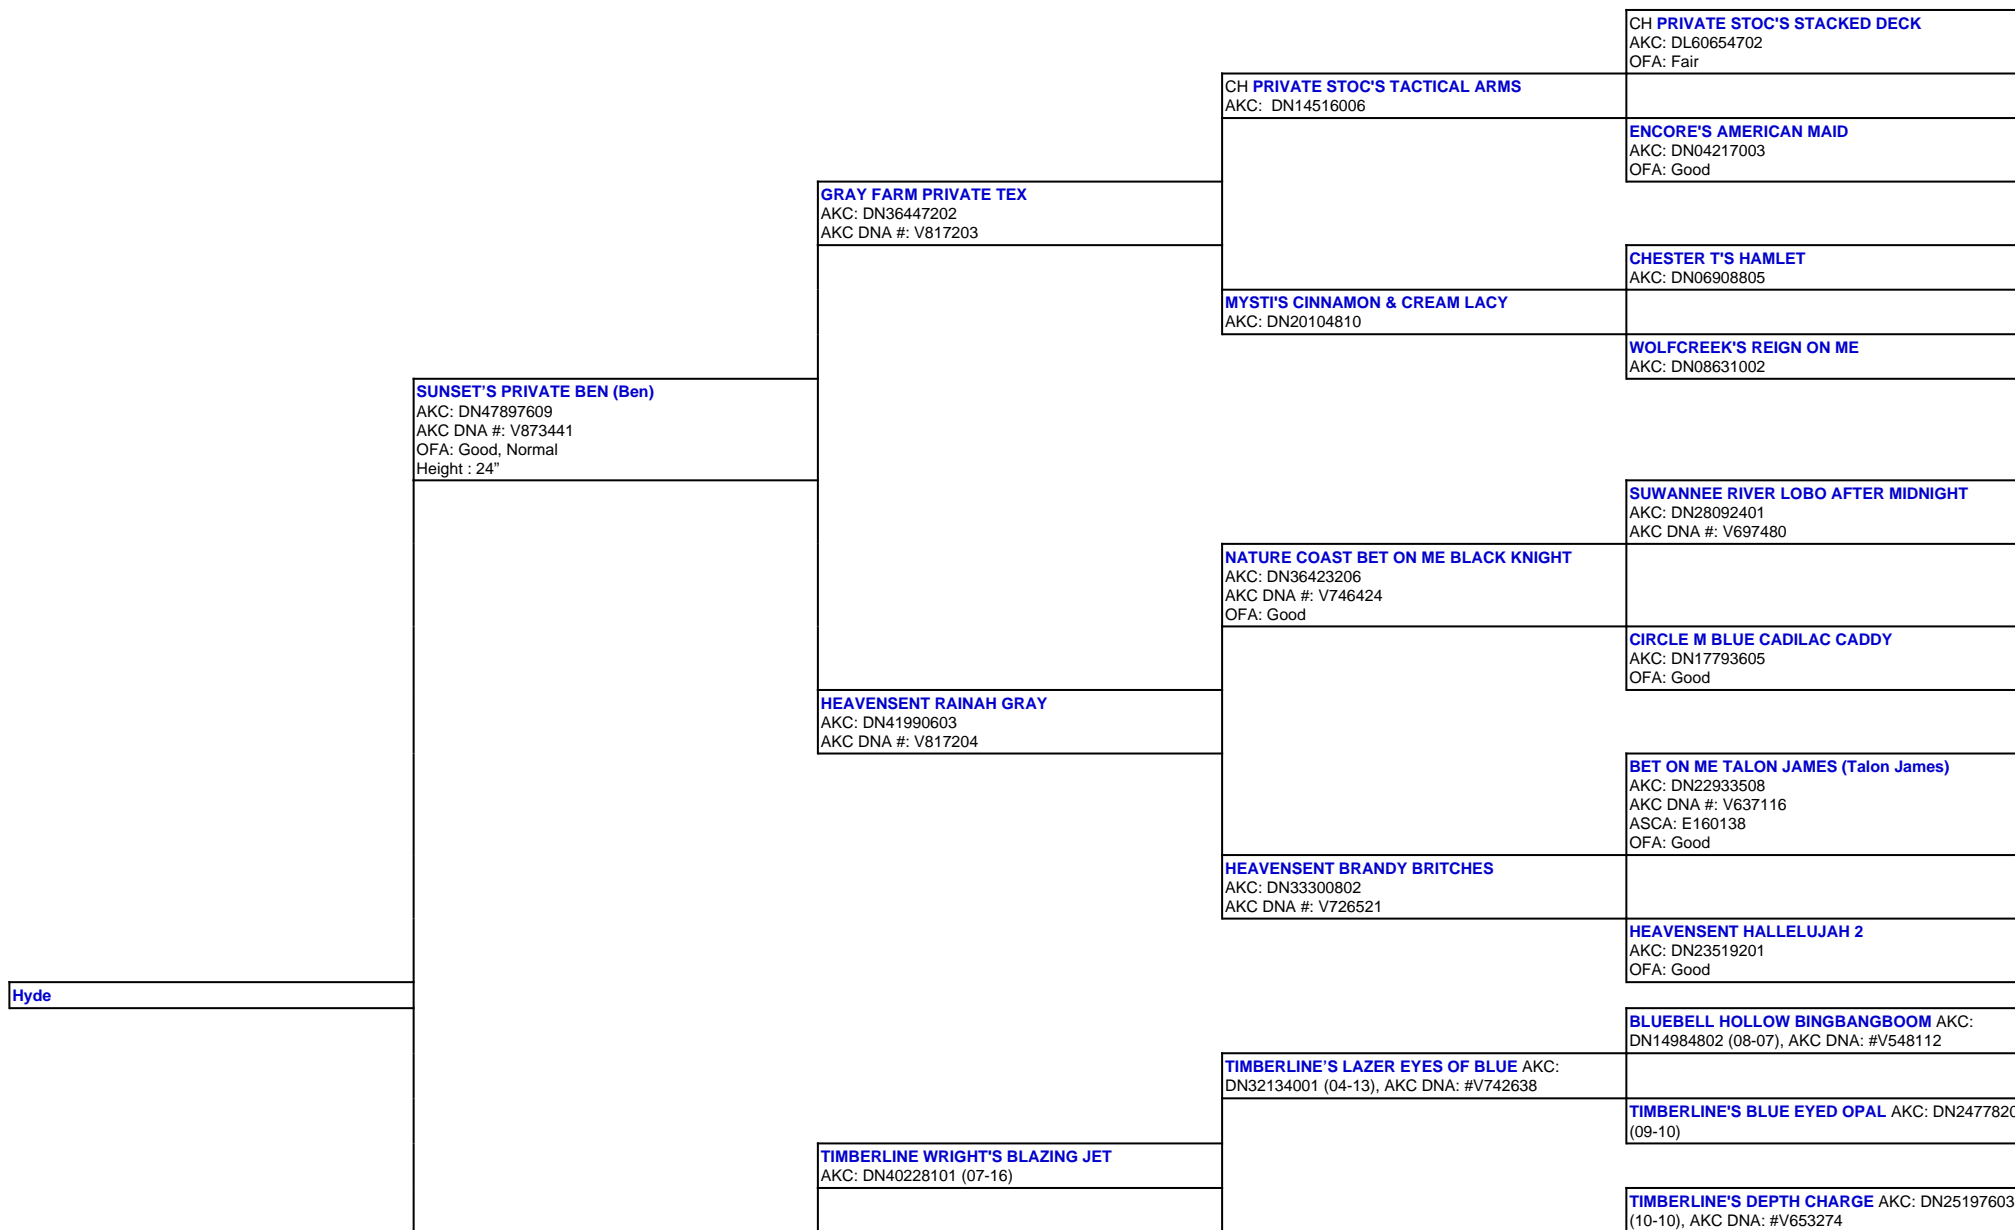

For a more detailed version of this pedigree:
<https://www.sunsetranchaussies.com/profile/hyde>

Pedigree For:
Hyde

ARROW H'S LUCIE (Lucie)
AKC: DN50133004
OFA: OFA55G, OFEL55
Height : 20.5"

CANYON CREEK LUCKY H'S ZOEY AKC
DN43895304 (02-17)

TIMBERLINE'S SHAZAM OF JAM AKC: DN30031304
(09-12)

TIMBERLINE'S JAMBALINA AKC: DN25197405 (09-10)

TIMBERLINE'S WOW FACTOR AKC: DN20927701
(02-10), AKC DNA: #V612002

TIMBERLINE'S SMOKIN' BLACK POWDER AKC:
DN37724001 (05-15), AKC DNA: #V747743

TIMBERLINE'S BIT OF BLUE AKC: DN30432805
(09-12)

MILL CREEK'S PATRIOTIC DEVOTION AKC:
DN13201403 (04-08), AKC DNA #V537602

TIMBERLINE'S FANCY GIRL BRIT AKC: DN33773804
(07-15)

TIMBERLINE'S FANCY GIRL AKC: DN27589512 (11-11)