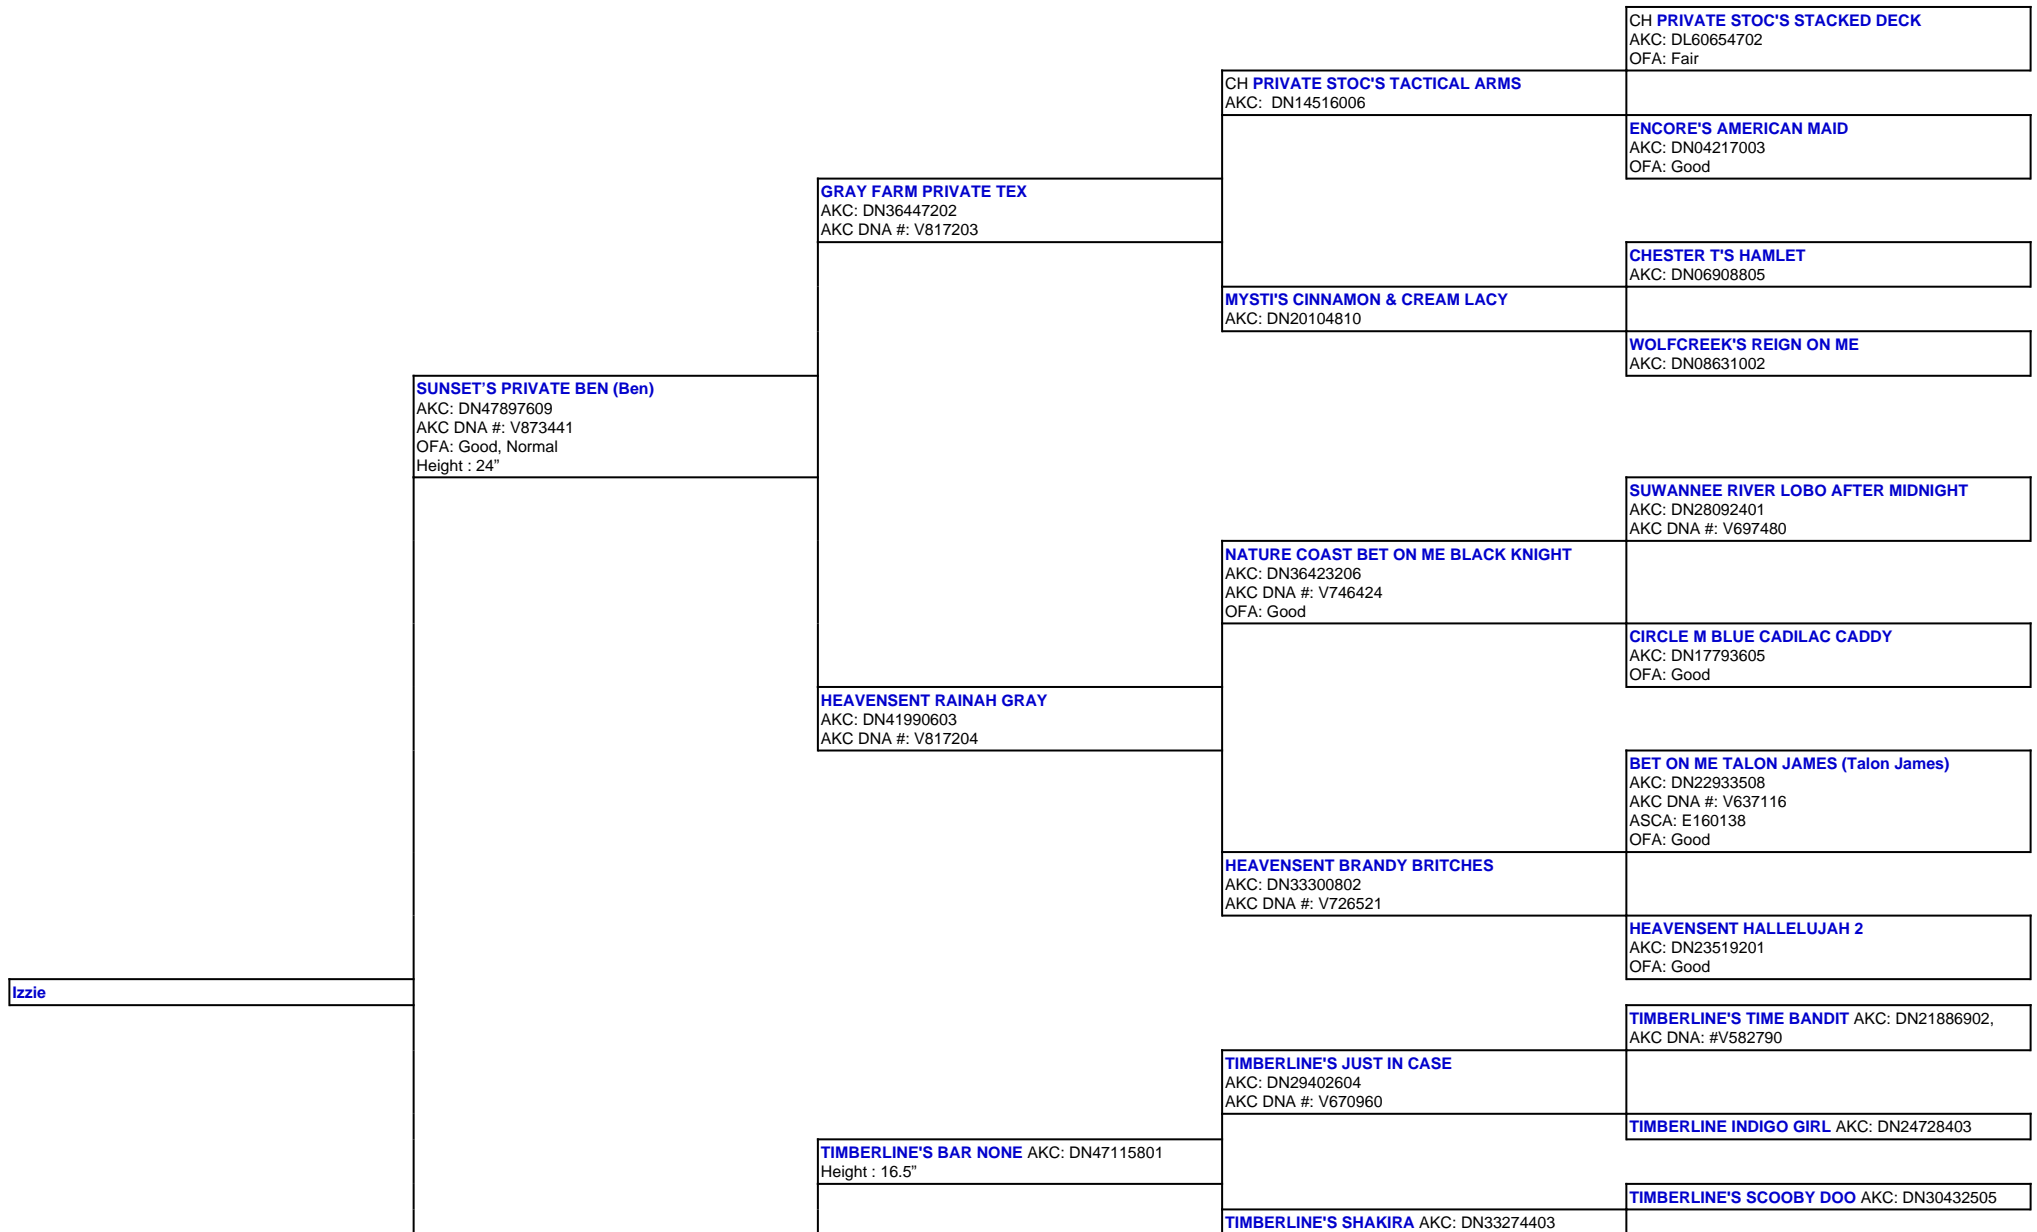

For a more detailed version of this pedigree:
<https://www.sunsetranchaussies.com/profile/izzie>

Pedigree For:
 Izzie

TIMBERLINE LITTLE RIVER BLACK MAGIC (Lizzie)
AKC: DN50974904
Height : 19.5"

TIMBERLINE'S ADA'S REZAL AKC: DN47339507
Height : 15.5"

TIMBERLINE TOTAL ECLIPSE AKC: DN24734001
(03-10)

BLUEBELL HOLLOW BINGBANGBOOM AKC:
DN14984802 (08-07), AKC DNA: #V548112

TIMBERLINE'S LAZER EYES OF BLUE AKC:
DN32134001 (04-13), AKC DNA: #V742638

TIMBERLINE'S BLUE EYED OPAL AKC: DN24778201
(09-10)

TIMBERLINE'S WOW FACTOR AKC: DN20927701
(02-10), AKC DNA: #V612002

TIMBERLINE'S TRADEMARK AKC: DN32973702

TIMBERLINE'S HERE COMES TROUBLE AKC
DN26505704