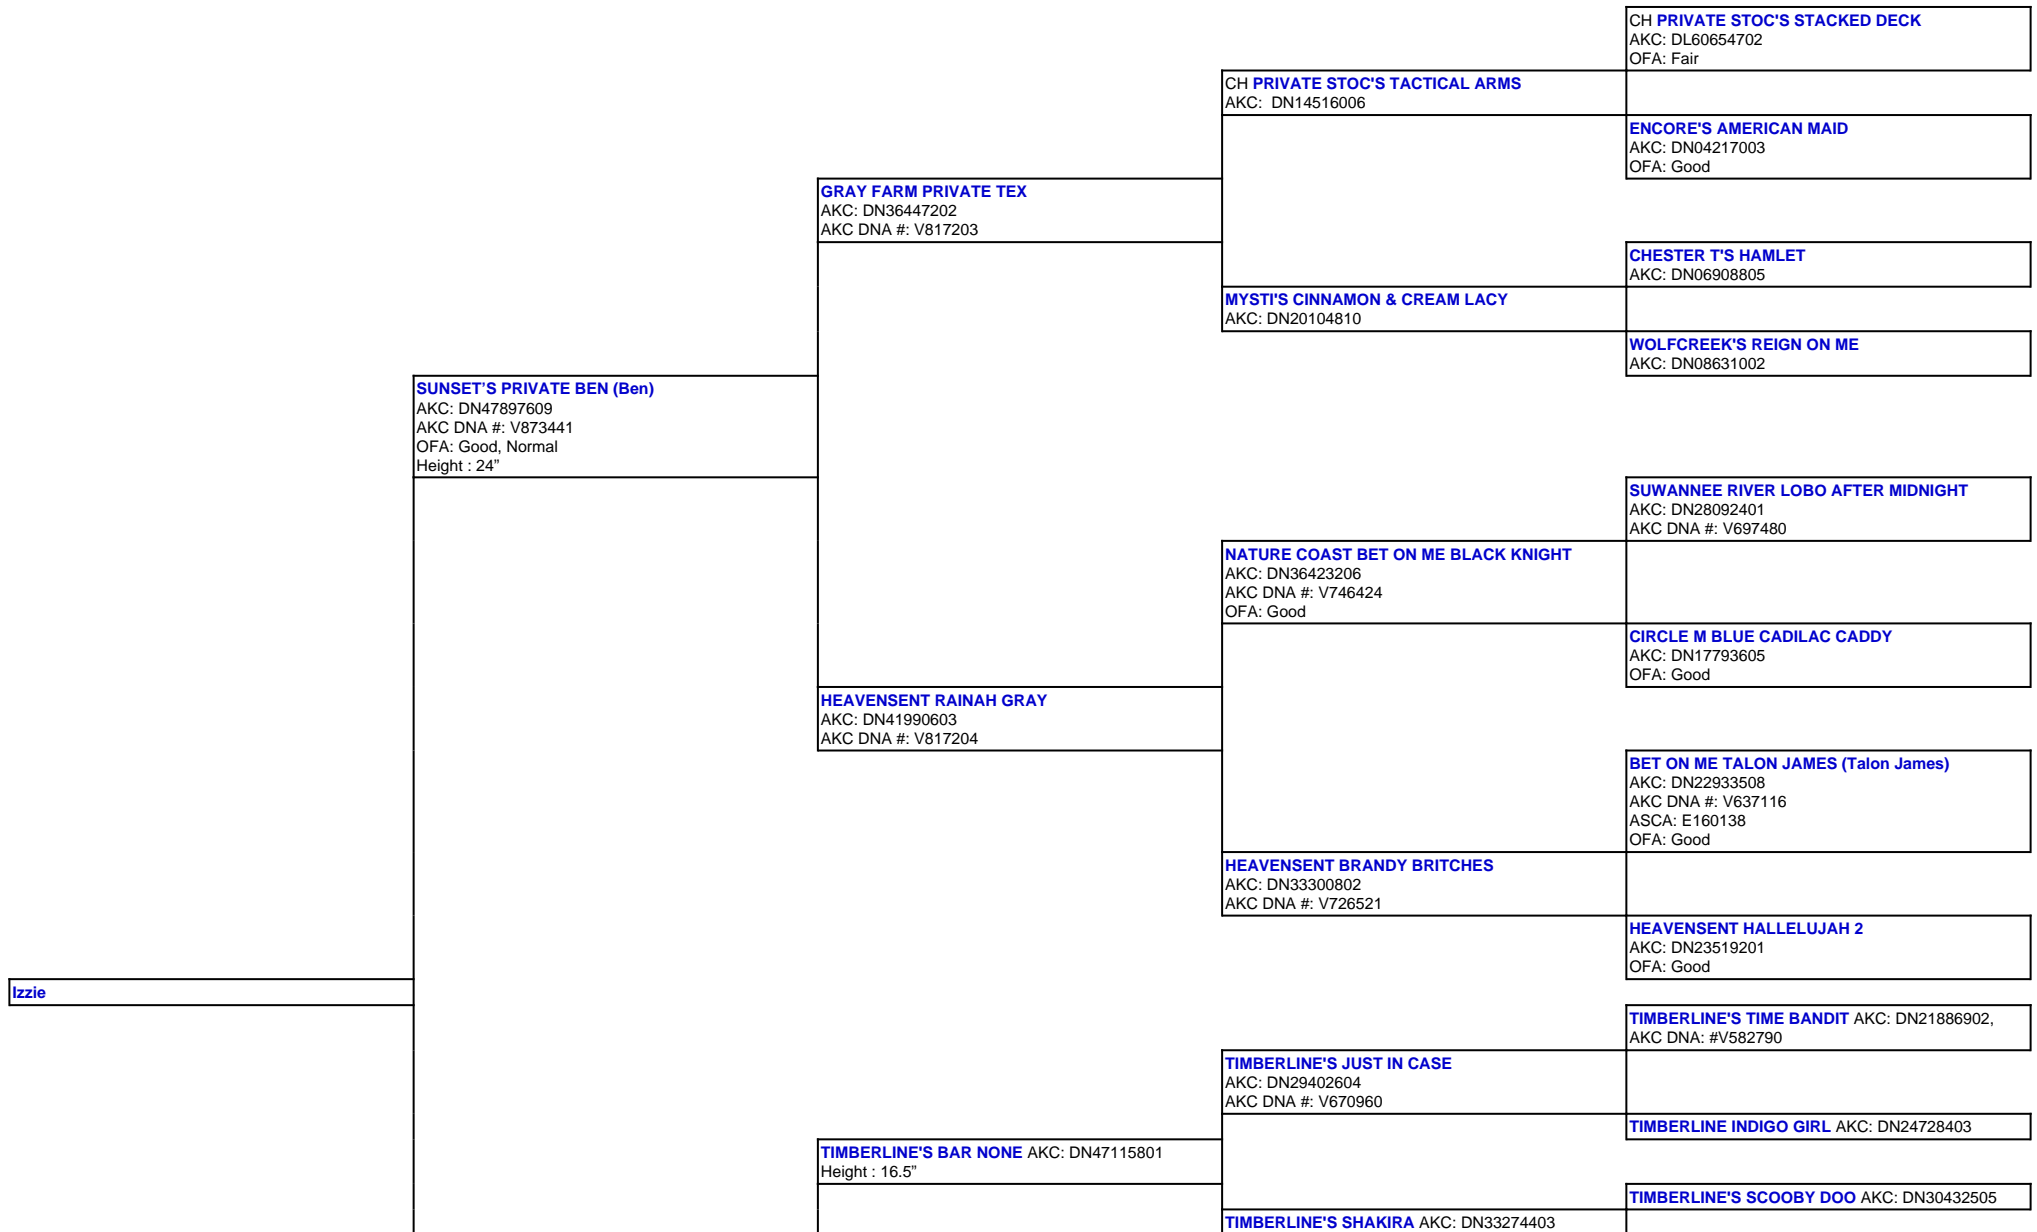

For a more detailed version of this pedigree:
<https://www.sunsetranchaussies.com/profile/izzie>

Pedigree For:
Izzie

TIMBERLINE LITTLE RIVER BLACK MAGIC (Lizzie)
AKC: DN50974904
Height : 19.5"

TIMBERLINE'S ADA'S REZAL AKC: DN47339507
Height : 15.5"

TIMBERLINE TOTAL ECLIPSE AKC: DN24734001
(03-10)

BLUEBELL HOLLOW BINGBANGBOOM AKC:
DN14984802 (08-07), AKC DNA: #V548112

TIMBERLINE'S LAZER EYES OF BLUE AKC:
DN32134001 (04-13), AKC DNA: #V742638

TIMBERLINE'S BLUE EYED OPAL AKC: DN24778201
(09-10)

TIMBERLINE'S WOW FACTOR AKC: DN20927701
(02-10), AKC DNA: #V612002

TIMBERLINE'S TRADEMARK AKC: DN32973702

TIMBERLINE'S HERE COMES TROUBLE AKC
DN26505704