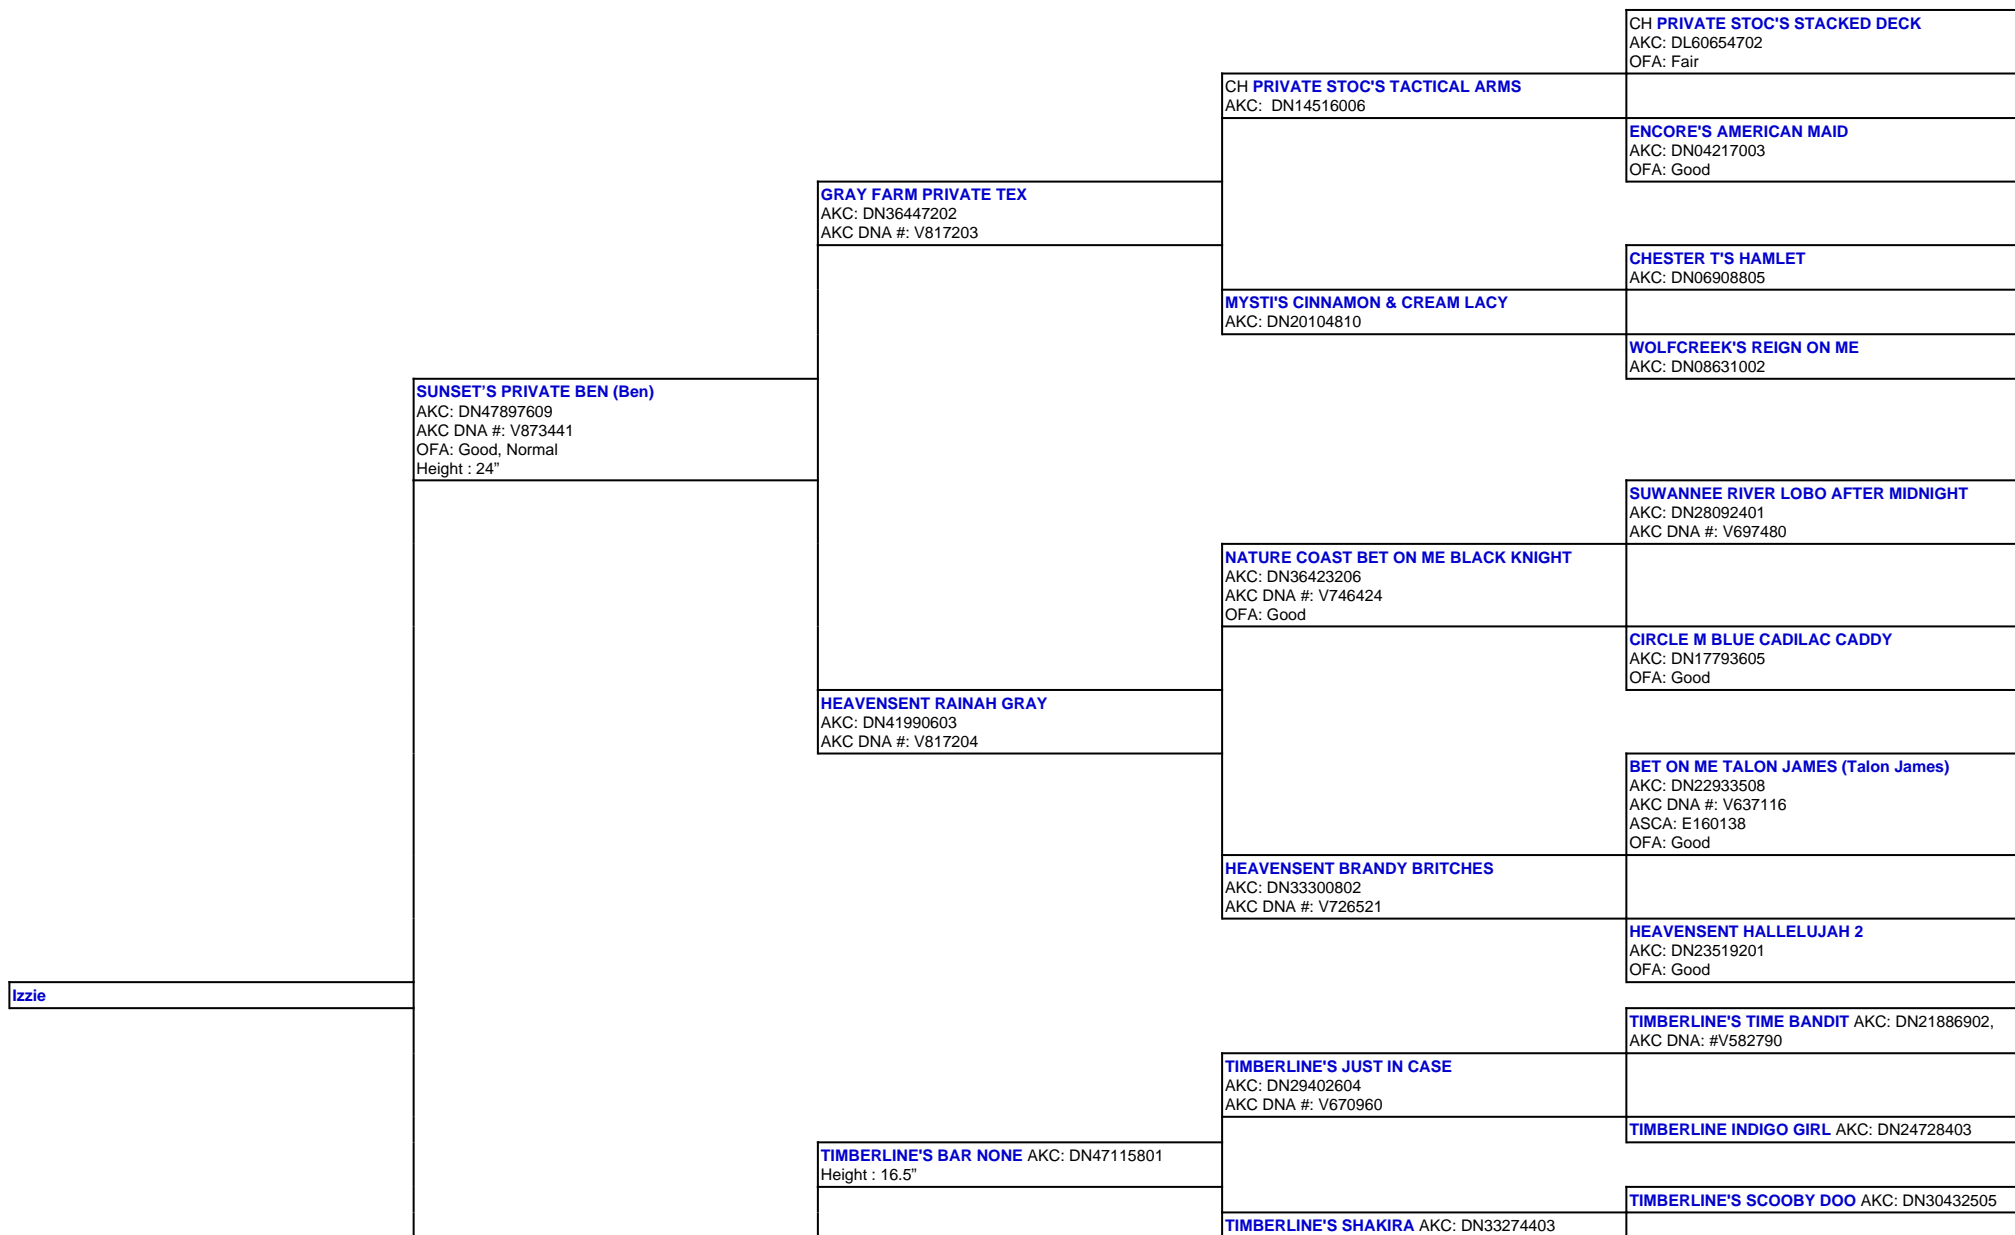

For a more detailed version of this pedigree:  
<https://www.sunsetranchaussies.com/profile/izzie>

Pedigree For:  
 Izzie

**TIMBERLINE LITTLE RIVER BLACK MAGIC (Lizzie)**  
AKC: DN50974904  
Height : 19.5"

**TIMBERLINE'S ADA'S REZAL** AKC: DN47339507  
Height : 15.5"

**TIMBERLINE TOTAL ECLIPSE** AKC: DN24734001  
(03-10)

**BLUEBELL HOLLOW BINGBANGBOOM** AKC:  
DN14984802 (08-07), AKC DNA: #V548112

**TIMBERLINE'S LAZER EYES OF BLUE** AKC:  
DN32134001 (04-13), AKC DNA: #V742638

**TIMBERLINE'S BLUE EYED OPAL** AKC: DN24778201  
(09-10)

**TIMBERLINE'S WOW FACTOR** AKC: DN20927701  
(02-10), AKC DNA: #V612002

**TIMBERLINE'S TRADEMARK** AKC: DN32973702

**TIMBERLINE'S HERE COMES TROUBLE** AKC  
DN26505704