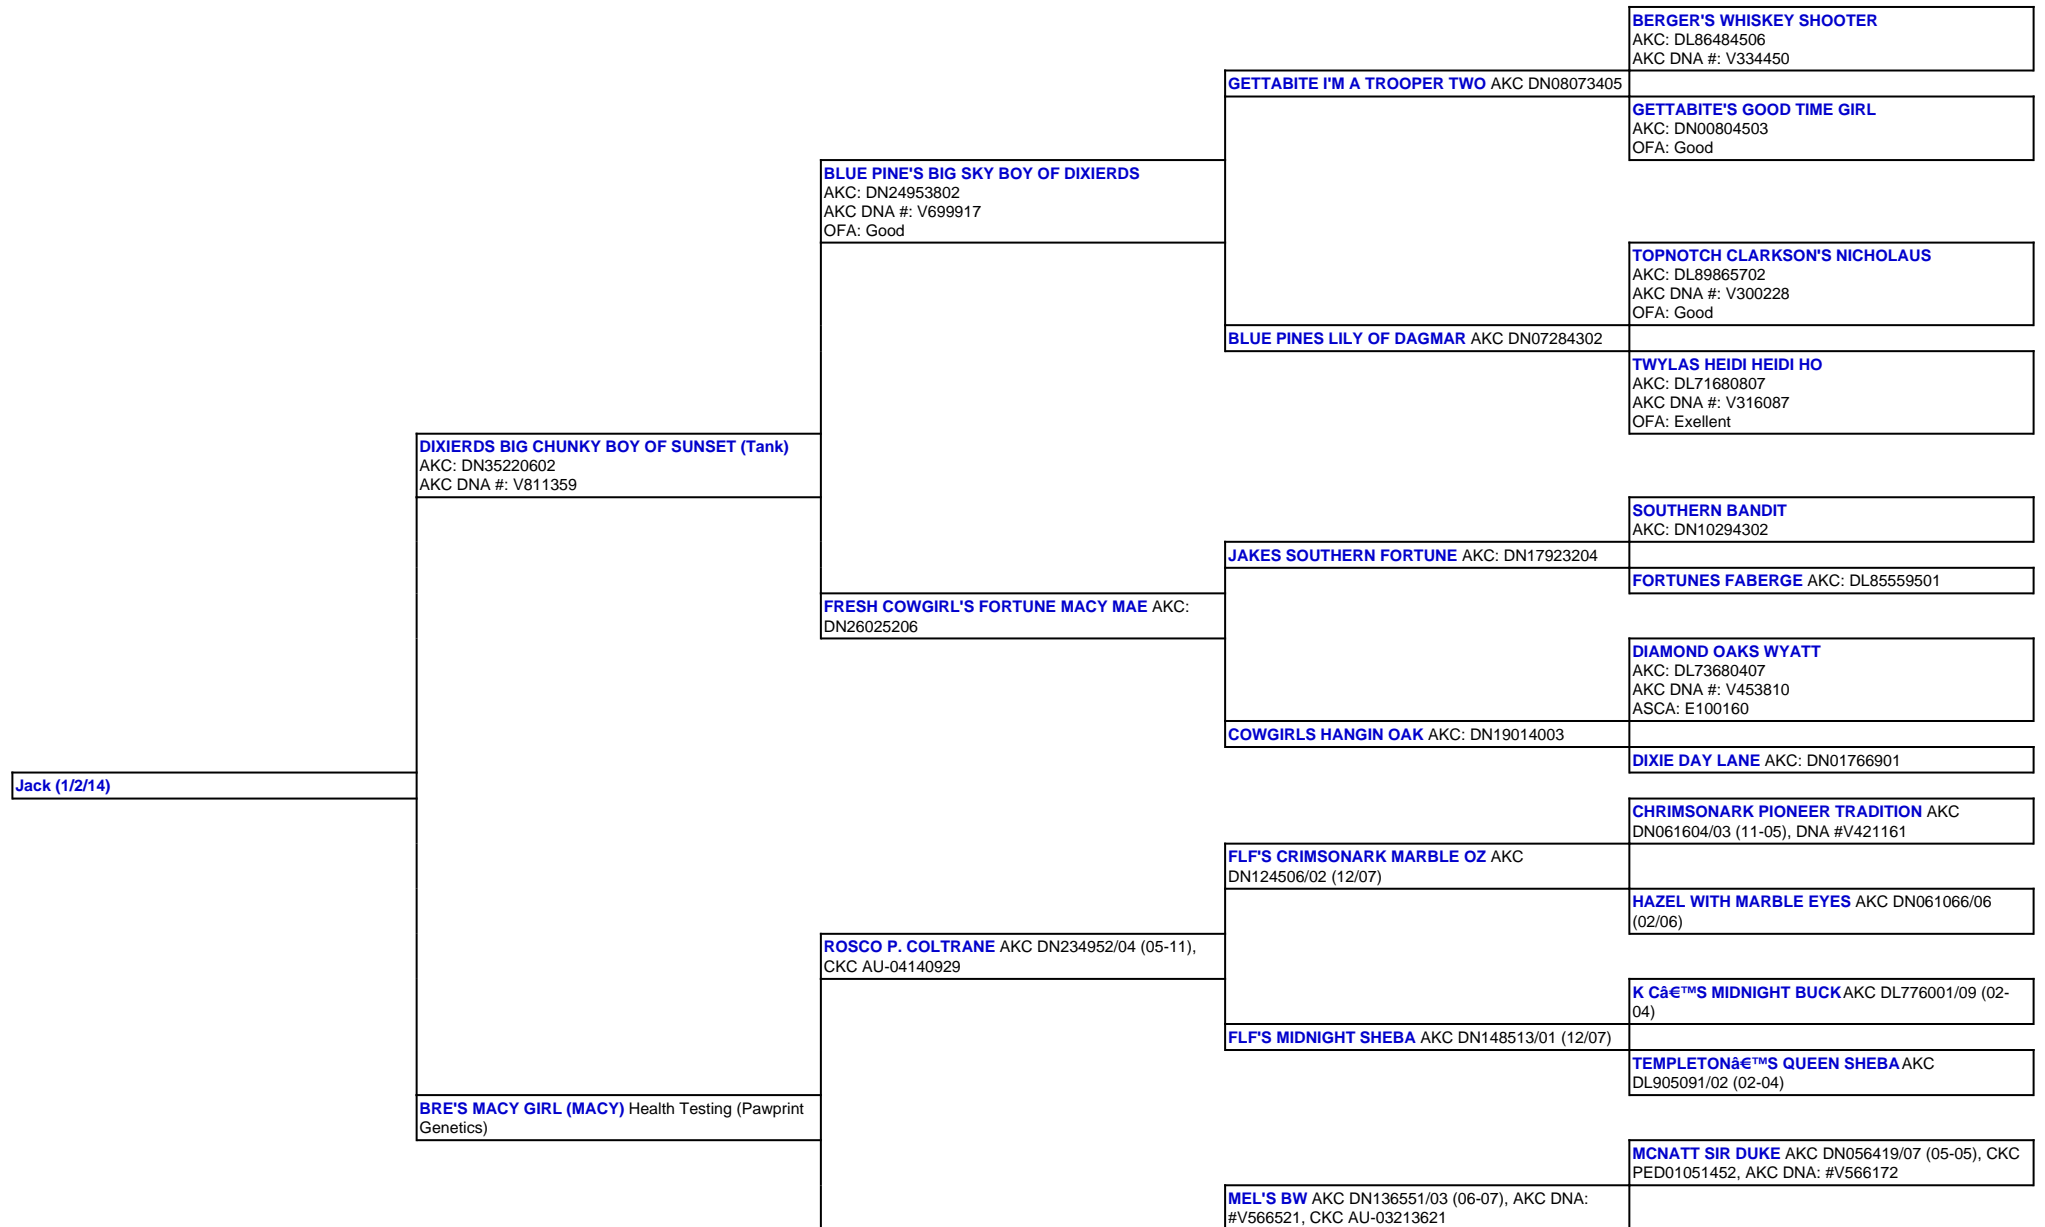

For a more detailed version of this pedigree:  
<https://www.sunsetranchaussies.com/profile/jack-1-2-14>

Pedigree For:  
 Jack (1/2/14)

EVANS MACY GIRL CKC AU-04563521

MCNATT'S LITTLE SOPHIE AKC DN044530/10 (05-05), CKC AU-03213617

COMPTON'S ONE TUFF ACT TO

EVANS QUEEN OF SHEBA CKC AU-03878994

HILLTOPS SYDNEY SNOWBELLE