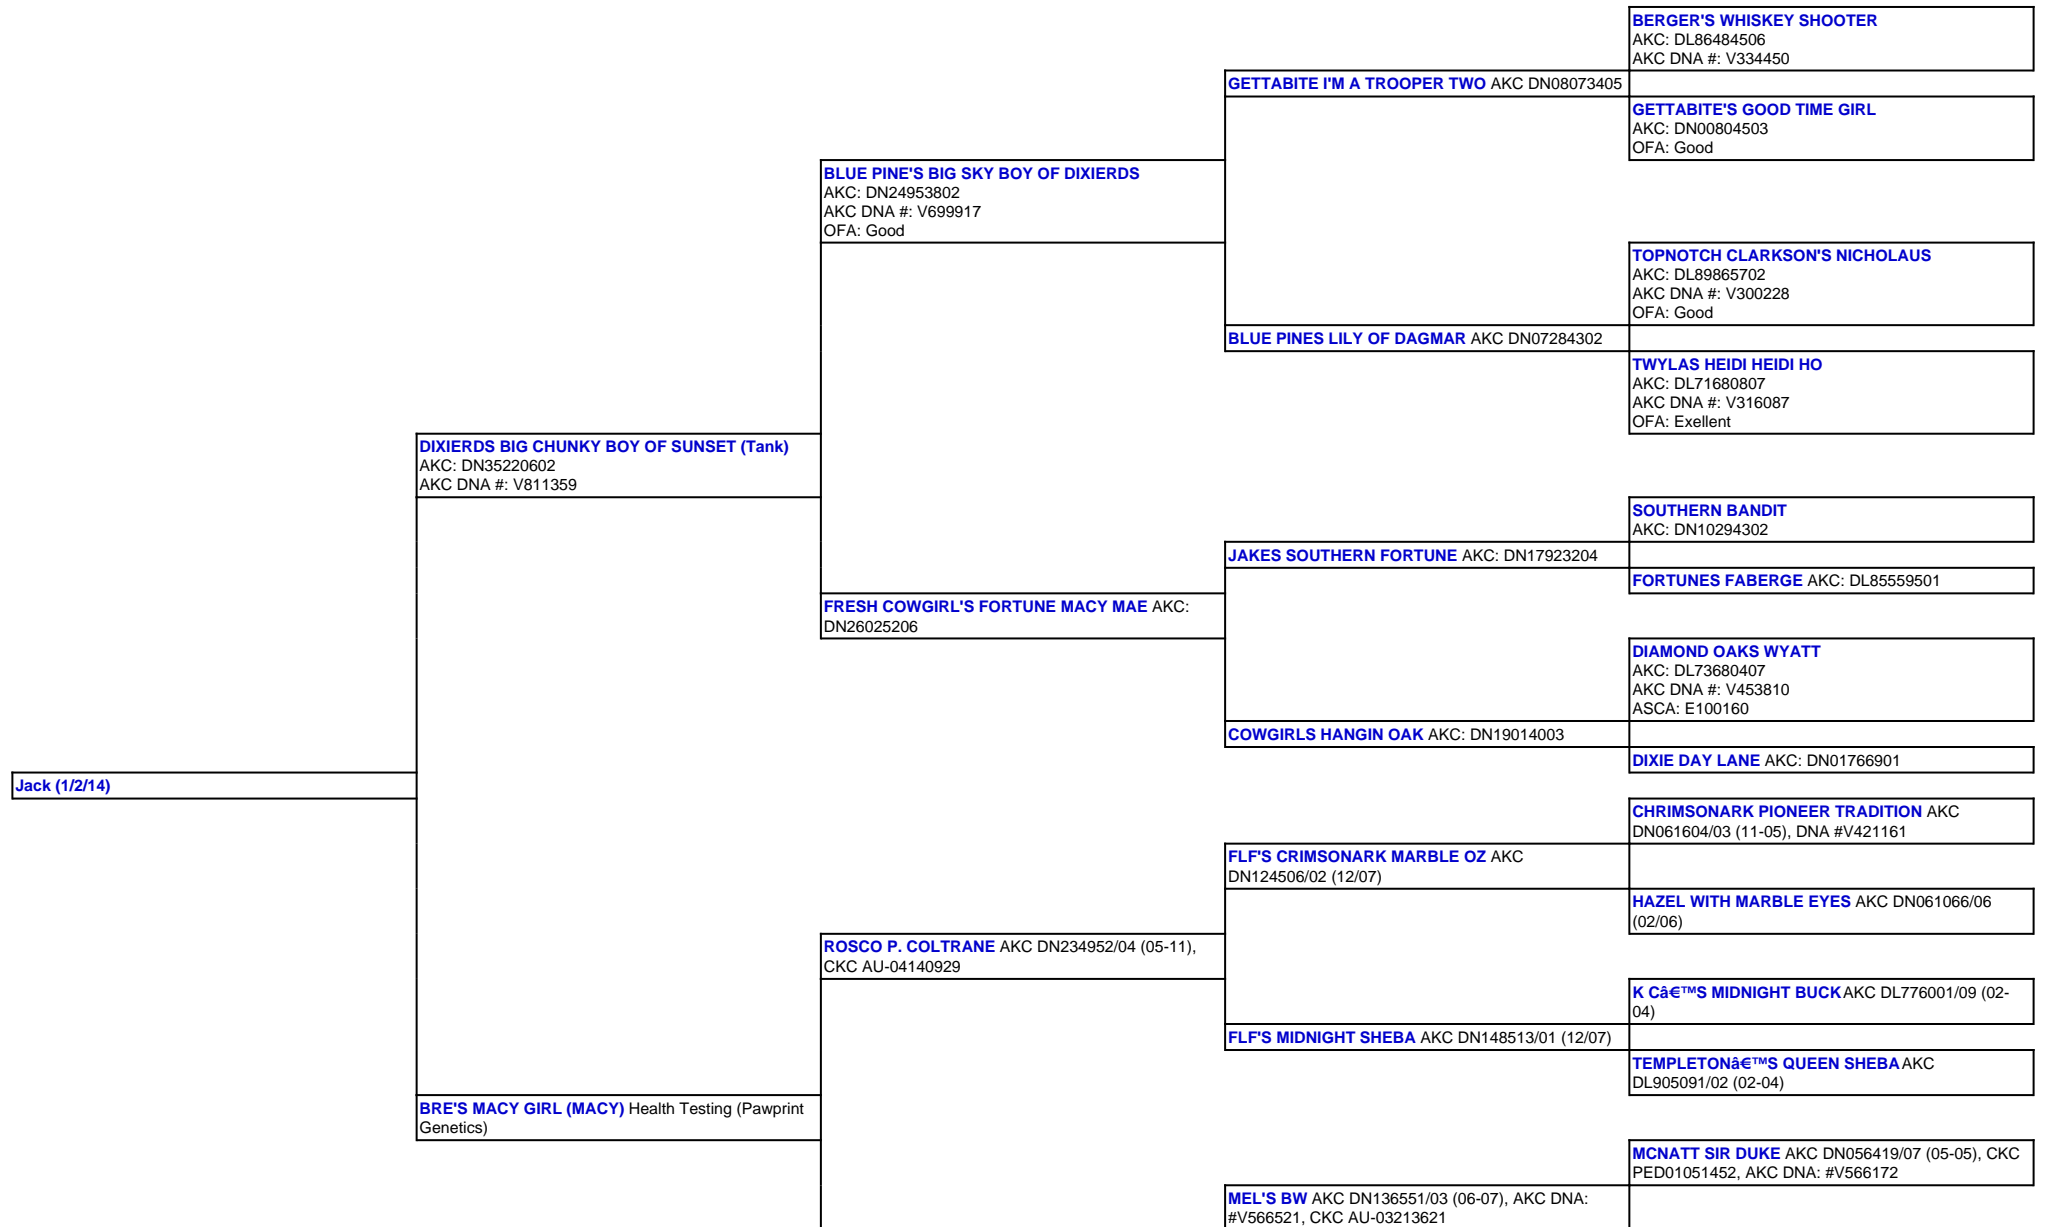

For a more detailed version of this pedigree:
<https://www.sunsetranchaussies.com/profile/jack-1-2-14>

Pedigree For:
 Jack (1/2/14)

EVANS MACY GIRL CKC AU-04563521

MCNATT'S LITTLE SOPHIE AKC DN044530/10 (05-05), CKC AU-03213617

COMPTON'S ONE TUFF ACT TO

EVANS QUEEN OF SHEBA CKC AU-03878994

HILLTOPS SYDNEY SNOWBELLE