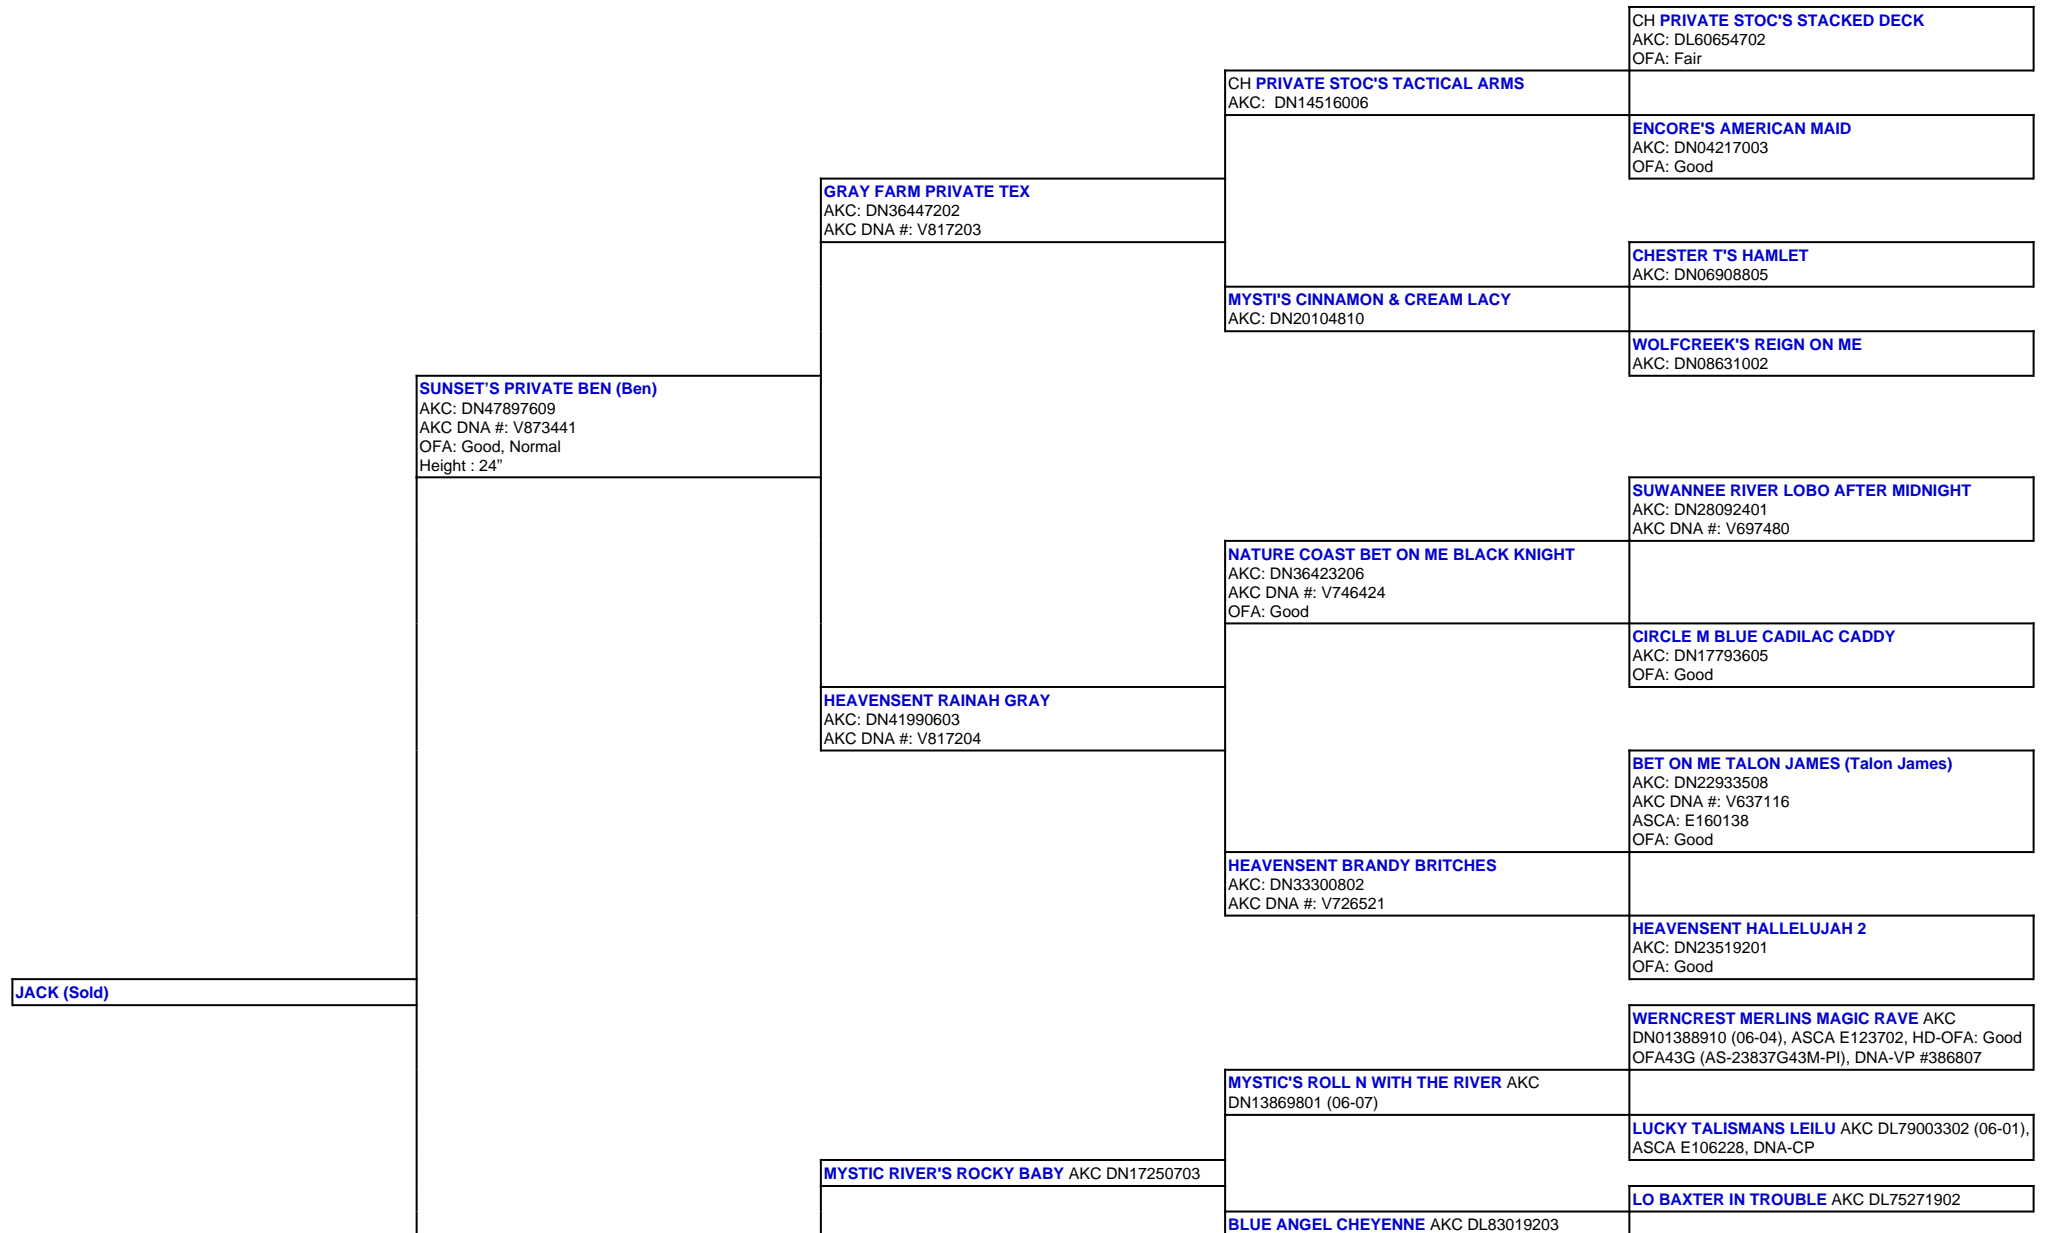

For a more detailed version of this pedigree:
<https://www.sunsetranchaussies.com/profile/jack-sold>

Pedigree For:
 JACK (Sold)

SUNSET'S DANCE N ABBY (ABBY) Health Testing
(Pawprint Genetics)

LD LO DE MAGGIE AKC DL76885402 (07-00)

CH **CATERA'S LOL GTO** AKC: DL72728901, OFA:
Good

STABLEMATES SIRE ROCKY OF LANCELOT AKC
DN09754805

STABLEMATER EASTER SUNDAY AKC
DN00740301 HD-OFA: Good

MYSTIC RIVERS DANCE N DANICA AKC
DN23350106

INT CH **SIR SANTO FAIROAKS BLUEGRASS** AKC
DN044193/01

SUNNY J'S LADY JESSIE

SUNNY J'S PENNY LANE AKC DN08216003 ASCA
HIII2219