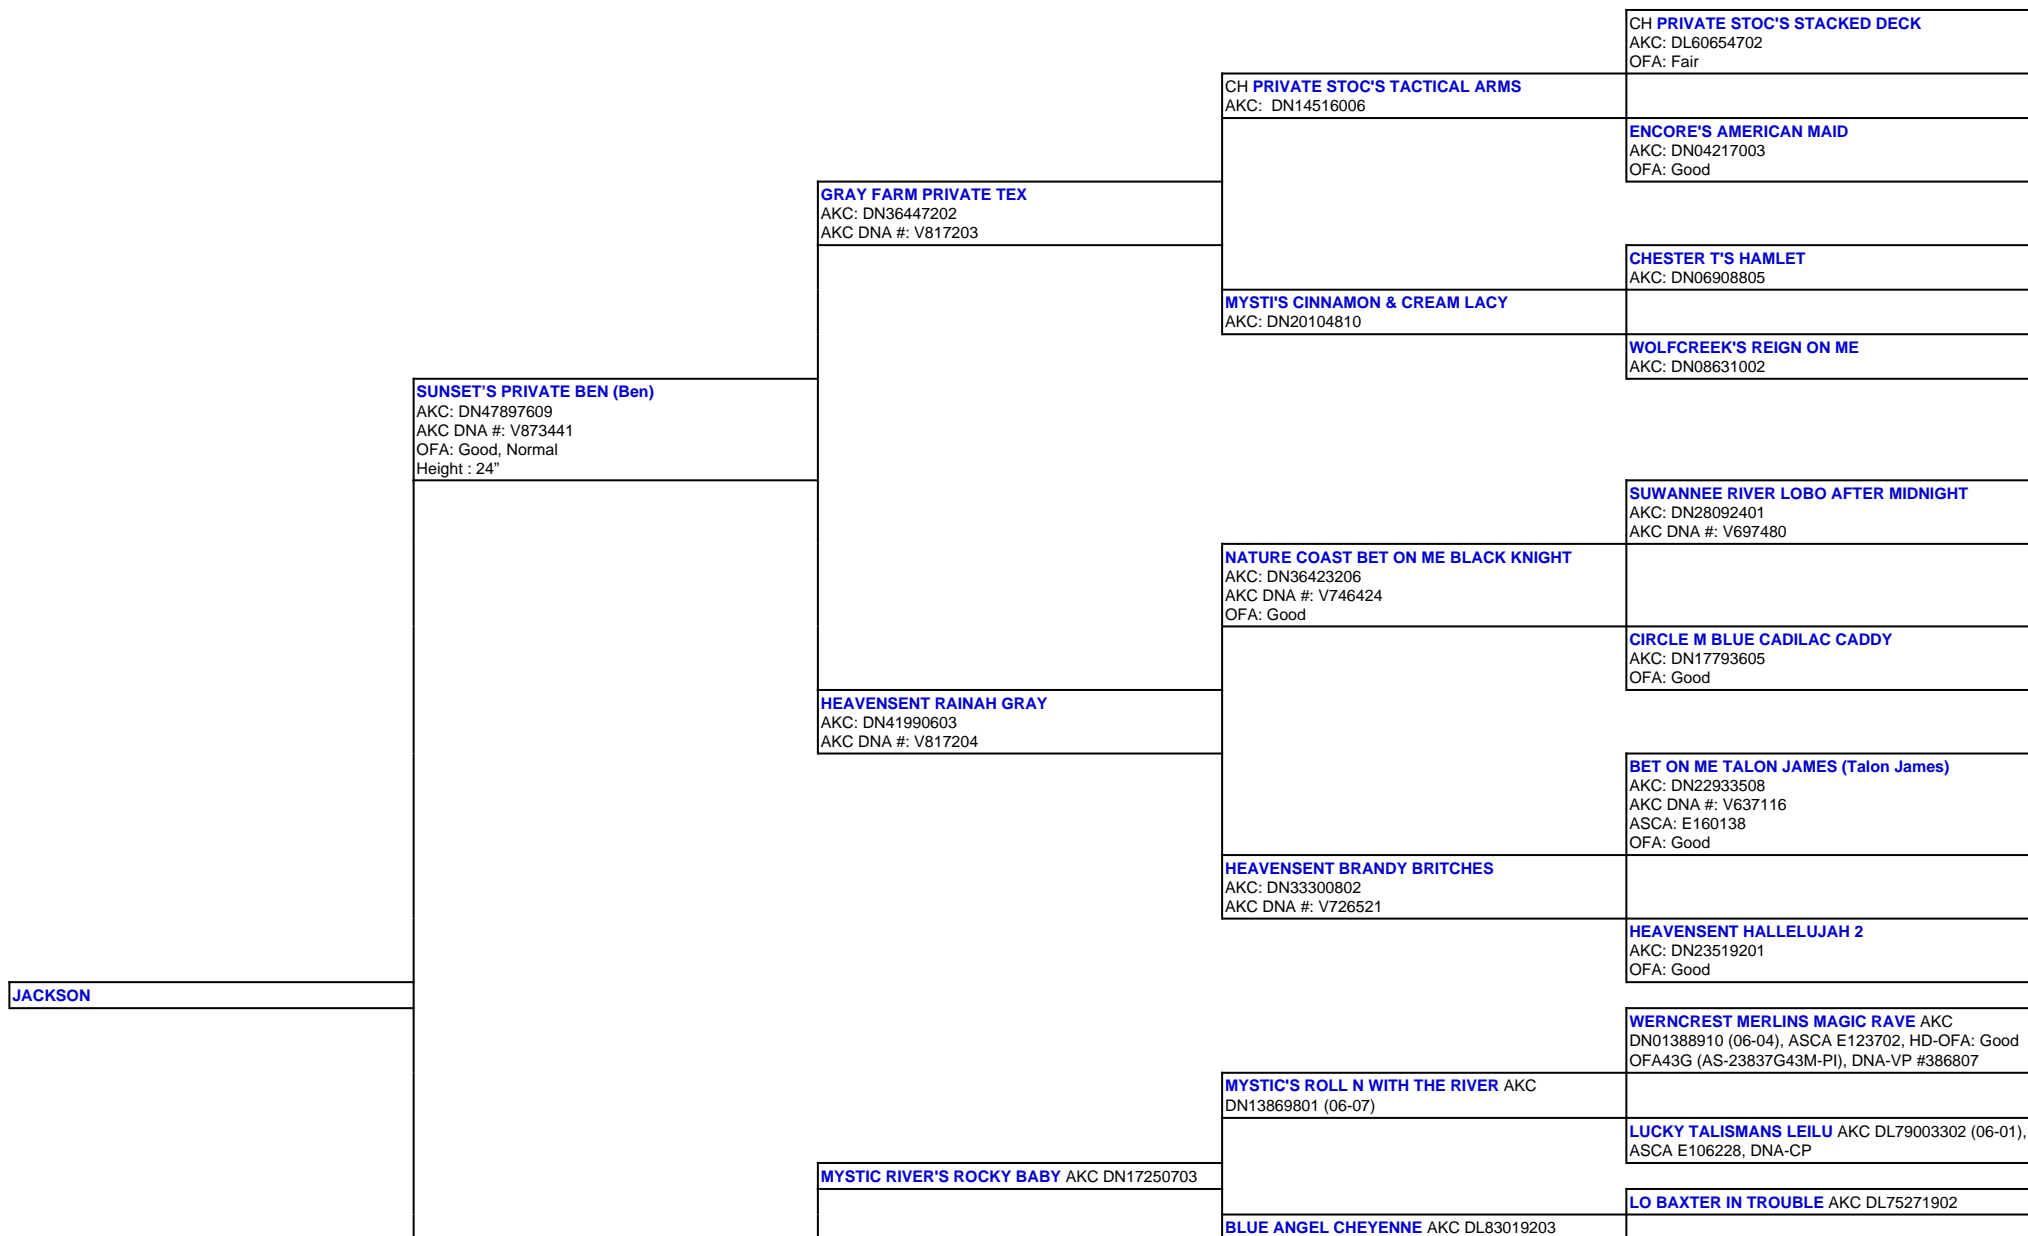

For a more detailed version of this pedigree:
<https://www.sunsetranchaussies.com/profile/jackson>

Pedigree For:
 JACKSON

SUNSET'S DANCE N ABBY (ABBY) Health Testing
(Pawprint Genetics)

LD LO DE MAGGIE AKC DL76885402 (07-00)

CH **CATERA'S LOL GTO** AKC: DL72728901, OFA:
Good

STABLEMATES SIRE ROCKY OF LANCELOT AKC
DN09754805

STABLEMATER EASTER SUNDAY AKC
DN00740301 HD-OFA: Good

MYSTIC RIVERS DANCE N DANICA AKC
DN23350106

INT CH **SIR SANTO FAIROAKS BLUEGRASS** AKC
DN044193/01

SUNNY J'S LADY JESSIE

SUNNY J'S PENNY LANE AKC DN08216003 ASCA
HIII2219