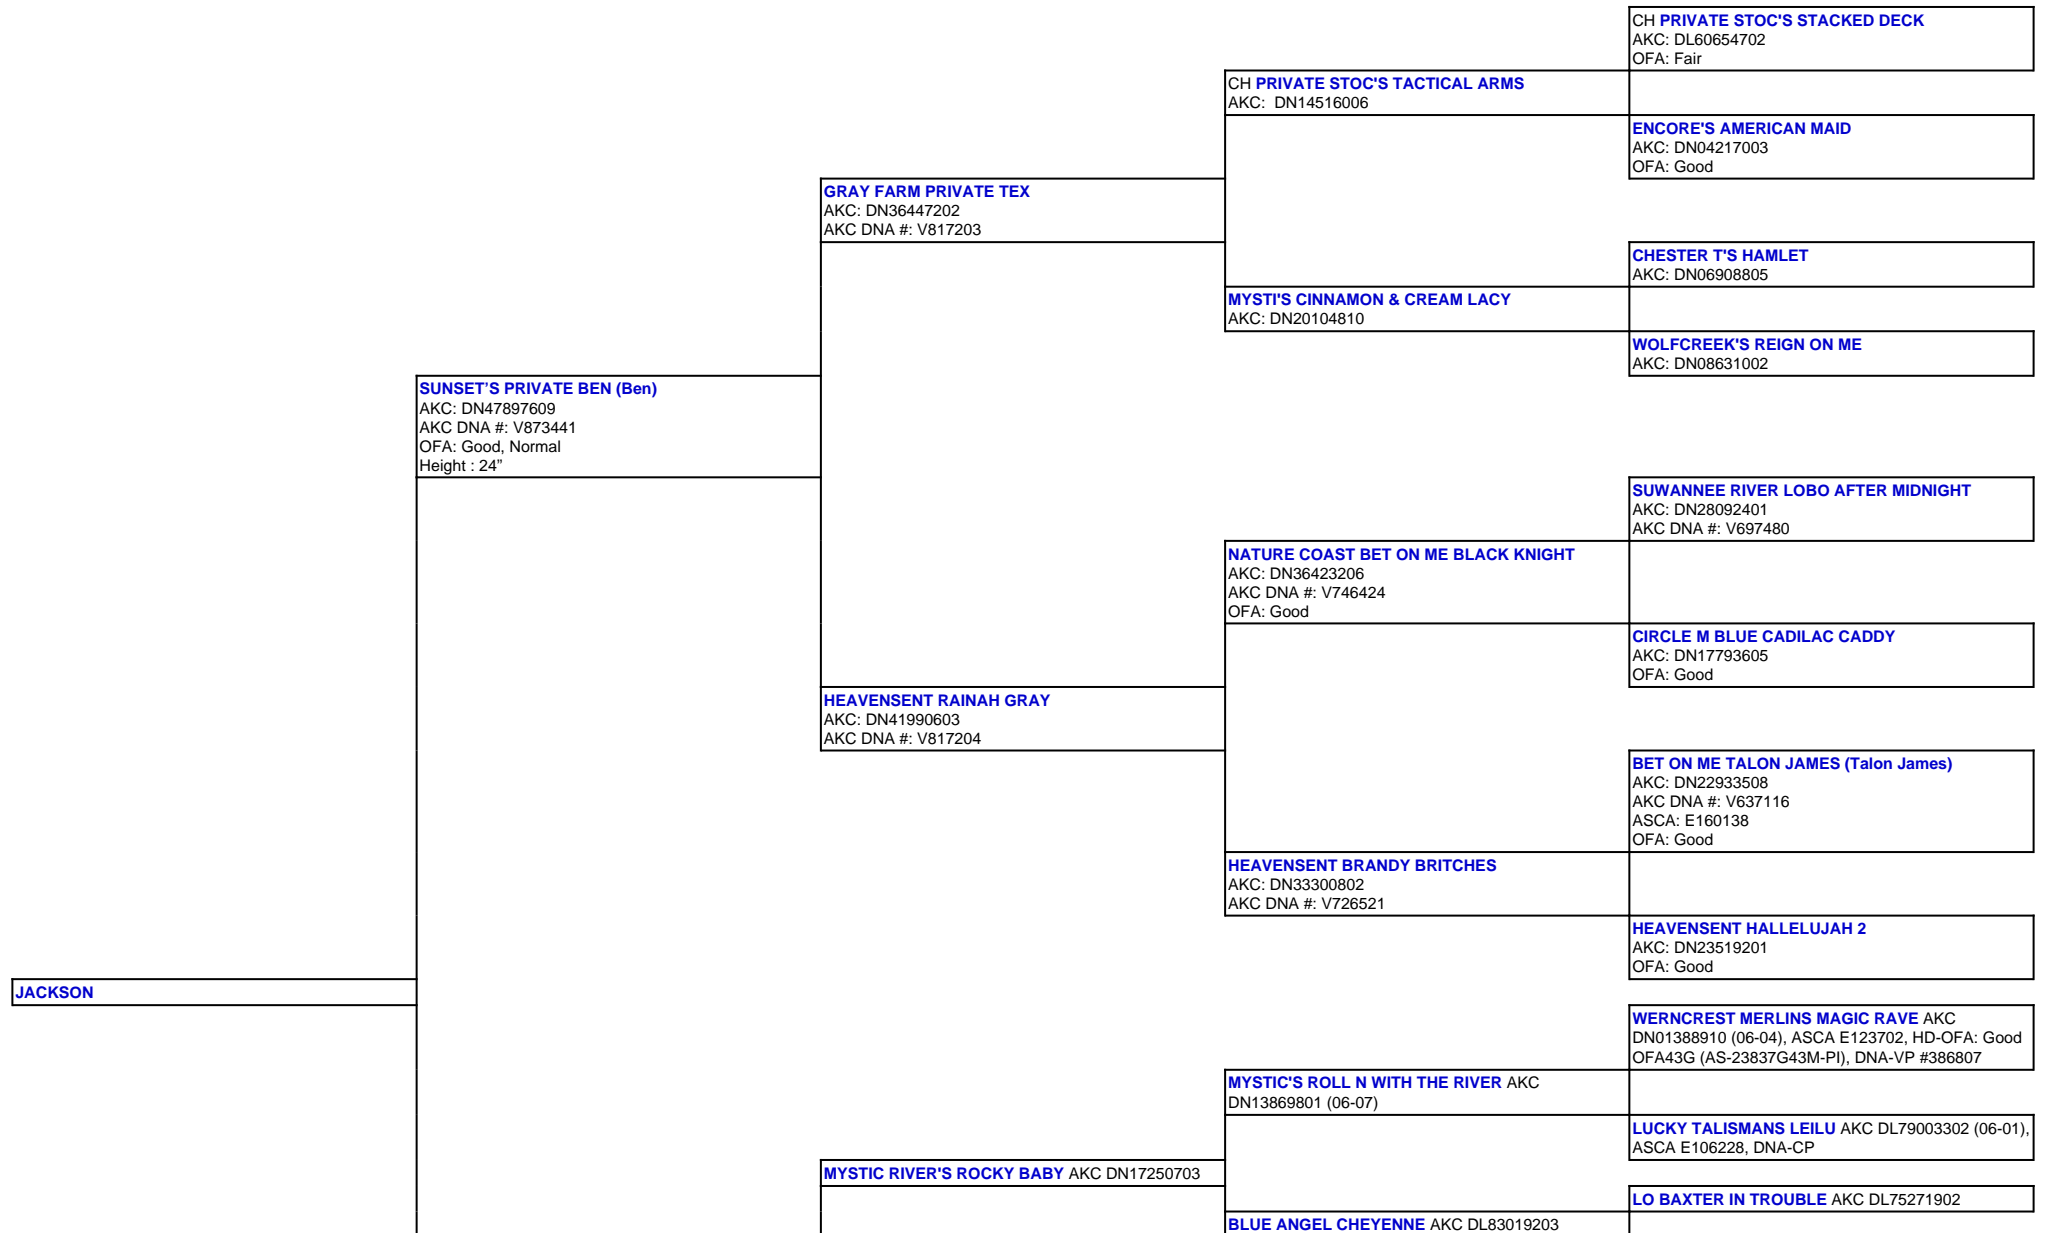

For a more detailed version of this pedigree:  
<https://www.sunsetranchaussies.com/profile/jackson>

Pedigree For:  
 JACKSON

**SUNSET'S DANCE N ABBY (ABBY)** Health Testing  
(Pawprint Genetics)

**LD LO DE MAGGIE** AKC DL76885402 (07-00)

CH **CATERA'S LOL GTO** AKC: DL72728901, OFA:  
Good

**STABLEMATES SIRE ROCKY OF LANCELOT** AKC  
DN09754805

**STABLEMATER EASTER SUNDAY** AKC  
DN00740301 HD-OFA: Good

**MYSTIC RIVERS DANCE N DANICA** AKC  
DN23350106

INT CH **SIR SANTO FAIROAKS BLUEGRASS** AKC  
DN044193/01

**SUNNY J'S LADY JESSIE**

**SUNNY J'S PENNY LANE** AKC DN08216003 ASCA  
HIII2219